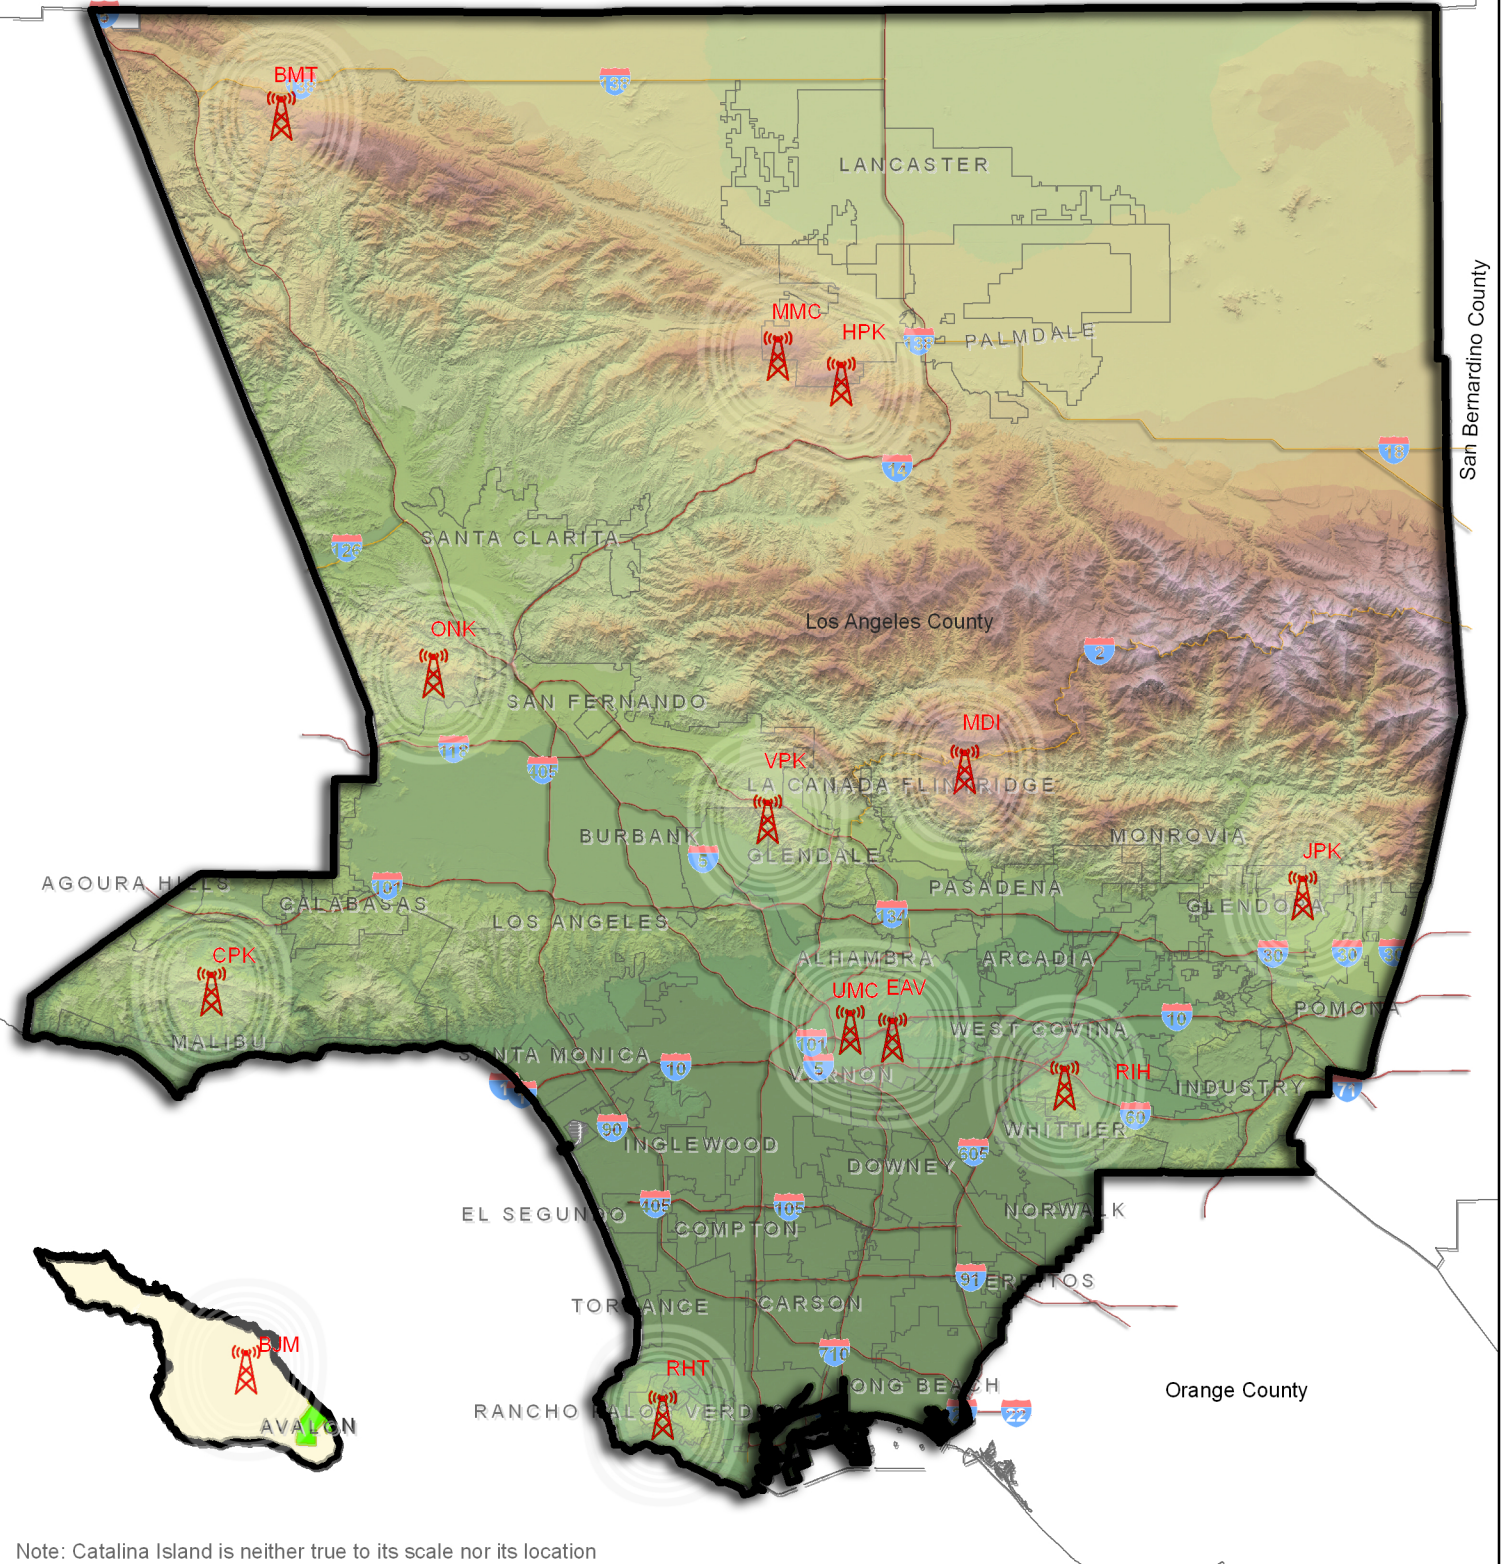

LOS ANGELES COUNTY
EMERGENCY MEDICAL SERVICES AGENCY

HEAR RADIO SITES

File:Paramedic_HEAR_031610

Code	Site
BJM	Black Jack
BMT	Bald Mountain
CPK	Castro Peak
EAV	Eastern Ave.
HPK	Hauser Pear
JPK	Johnstone Peak
MDI	Mt. Disappointment
MMC	Mount McDill
ONK	Oat Nike
RHT	Rolling Hills
RIH	Rio Hondo
UMC	USC Med Ctr.
VPK	Verdugo Peak

Note: Catalina Island is neither true to its scale nor its location