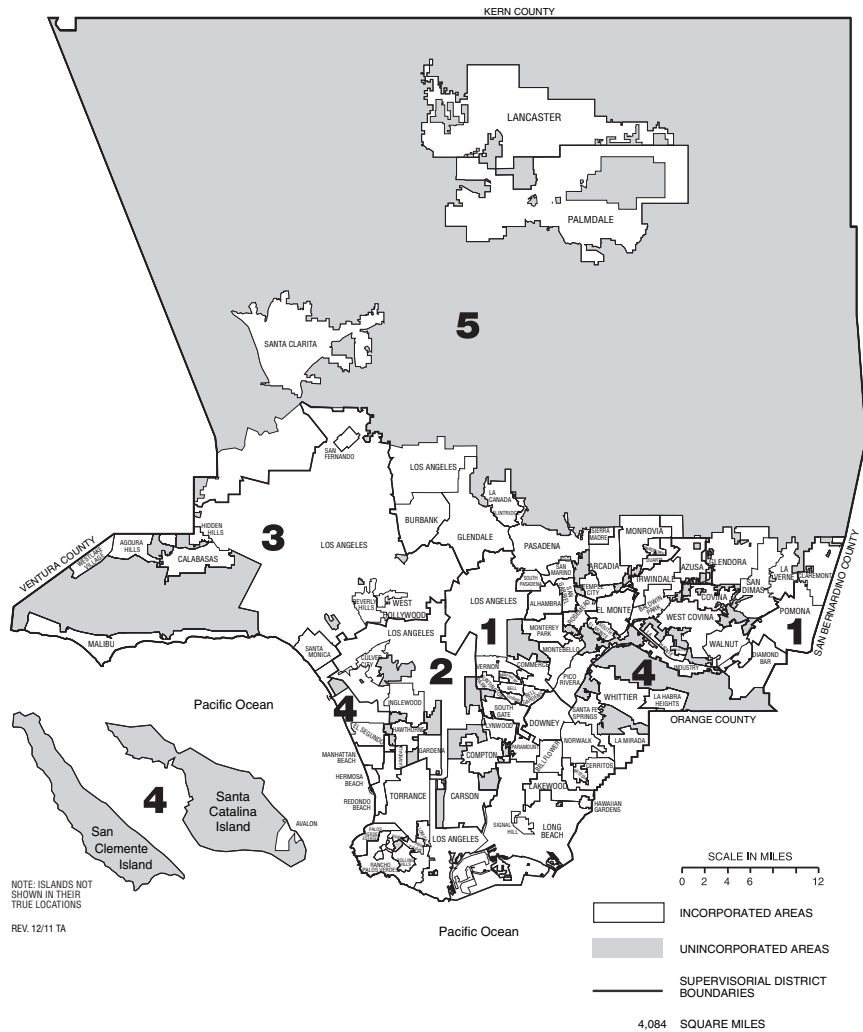

Map of The County of Los Angeles

REV. 12/11 TA

The 88 Cities in the County of Los Angeles

City Name	Supervisorial District	City Name	Supervisorial District
Agoura Hills	3	La Verne	5
Alhambra	5	Lawndale	2
Arcadia	5	Lomita	4
Artesia	4	Long Beach	4
Avalon	4	Los Angeles	2,4
Azusa	1	Lynwood	2
Baldwin Park	1	Malibu	3
Bell	1	Manhattan Beach	4
Bell Gardens	1	Maywood	1
Bellflower	4	Monrovia	5
Beverly Hills	3	Montebello	1
Bradbury	5	Monterey Park	1
Burbank	5	Norwalk	4
Calabasas	3	Palmdale	5
Carson	2	Palos Verdes Estates	4
Cerritos	4	Paramount	4
Claremont	1	Pasadena	5
Commerce	1	Pico Rivera	1
Compton	2	Pomona	1
Covina	5	Rancho Palos Verdes	4
Cudahy	1	Redondo Beach	4
Culver City	2	Rolling Hills	4
Diamond Bar	4	Rolling Hills Estates	4
Downey	4	Rosemead	1
Duarte	5	San Dimas	5
El Monte	1	San Fernando	3
El Segundo	4	San Gabriel	5
Gardena	2	San Marino	5
Glendale	5	Santa Clarita	5
Glendora	5	Santa Fe Springs	4
Hawaiian Gardens	4	Santa Monica	3
Hawthorne	2	Sierra Madre	5
Hermosa Beach	4	Signal Hill	4
Hidden Hills	3	South El Monte	1
Huntington Park	1	South Gate	1
Industry	1	South Pasadena	5
Inglewood	2	Temple City	5
Irwindale	1	Torrance	4
La Canada-Flintridge	5	Vernon	1
La Habra Heights	4	Walnut	1
Lakewood	4	West Covina	1
La Mirada	4	West Hollywood	3
Lancaster	5	Westlake Village	3
La Puente	1	Whittier	4