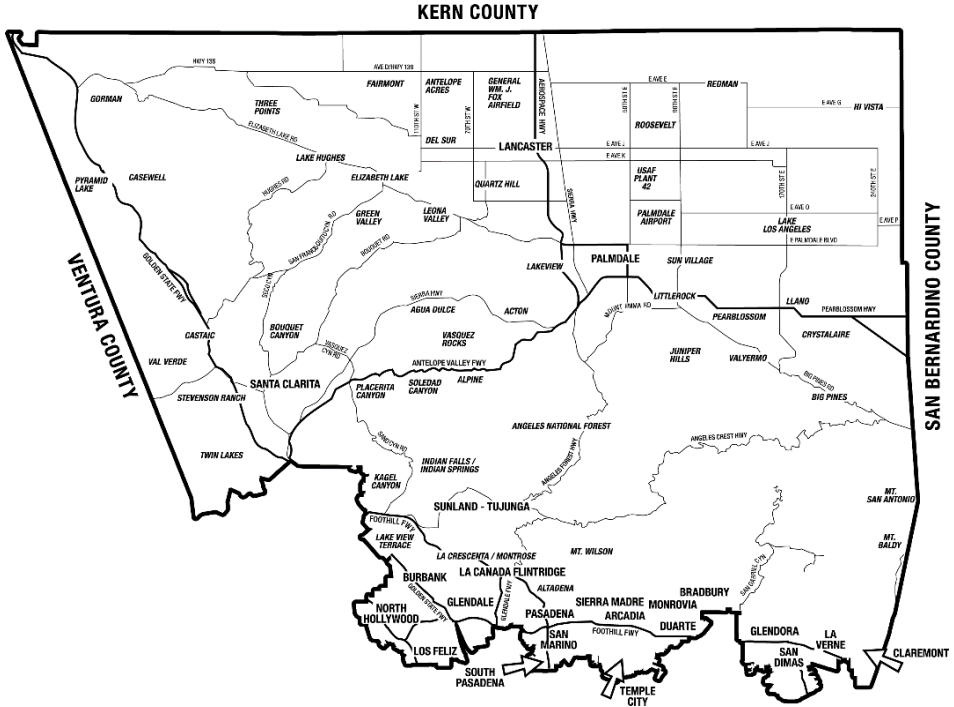

Mapa del Quinto Distrito Supervisorial

Kathryn Barger

Supervisora, Quinto Distrito

Población: 1,896,455* Millas

Cuadradas: 2,785.21

kathrynbarger.lacounty.gov

(213) 974-5555

Kathryn@bos.lacounty.gov

869 Kenneth Hahn

Hall of Administration

500 W. Temple Street

Los Angeles, CA 90012

*Condado Estimado en 2021