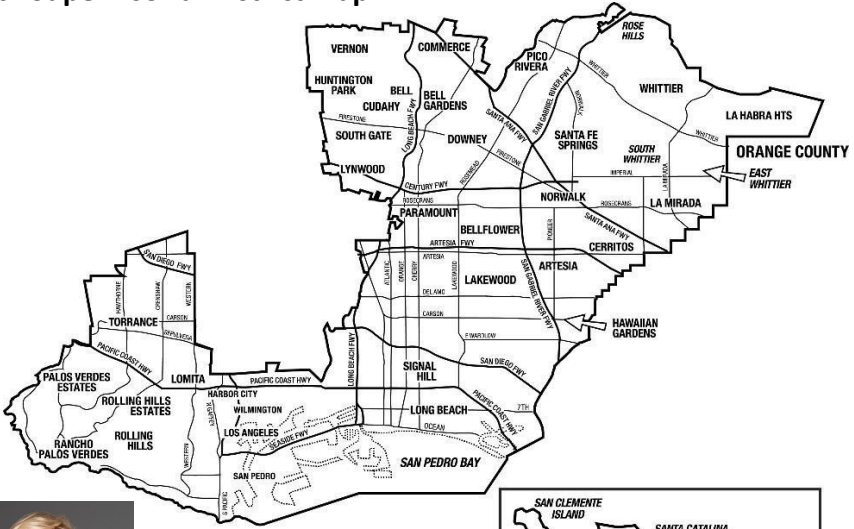

Fourth Supervisorial District Map

Janice Hahn

Supervisor, Fourth District

Population: 2,083,832*

Square Miles: 411.05

hahn.lacounty.gov

(213) 974-4444

FourthDistrict@bos.lacounty.gov

822 Kenneth Hahn

Hall of Administration

500 W. Temple Street

Los Angeles, CA 90012

*2021 County Estimate