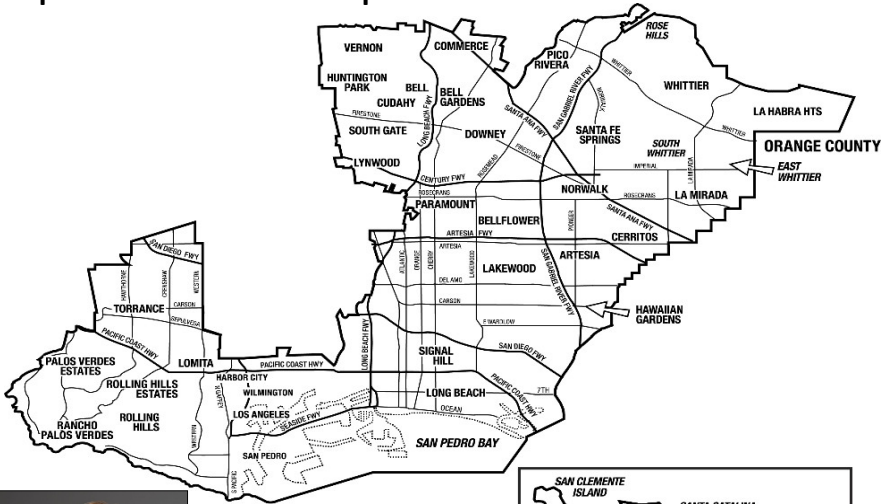

Fourth District Cities and Communities

Cities

Artesia
Avalon
Bell
Bell Gardens
Bellflower
Cerritos
Commerce
Cudahy
Downey
Hawaiian Gardens
Huntington Park
La Habra Heights
La Mirada
Lakewood
Lomita
Long Beach
Lynwood
Maywood
Norwalk
Palos Verdes Estates
Paramount
Pico Rivera
Rancho Palos Verdes
Rolling Hills
Rolling Hills Estates
Santa Fe Springs
Signal Hill
South Gate
Torrance
Vernon
Whittier

Unincorporated Areas

Bandini Islands
East La Mirada
East Whittier
La Habra Heights
La Rambla
Palos Verdes Peninsula
San Clemente Island
Santa Catalina Island
South Whittier
Sunrise Village
UA Cerritos
UA Lakewood
UA Long Beach
UA Lynwood
UA Whittier
Walnut Park
West Whittier/Los Nietos
Westfield/Academy Hills

Los Angeles

City

Harbor City
Harbor Pines
San Pedro
Wilmington

Mapa del Cuarto Distrito Supervisorial

Janice Hahn

Supervisora, Cuarto Distrito

Población: 2,083,832*

Millas Cuadradas: 411.05

Ciudad de Los Ángeles

Harbor City
Harbor Pines
San Pedro
Wilmington