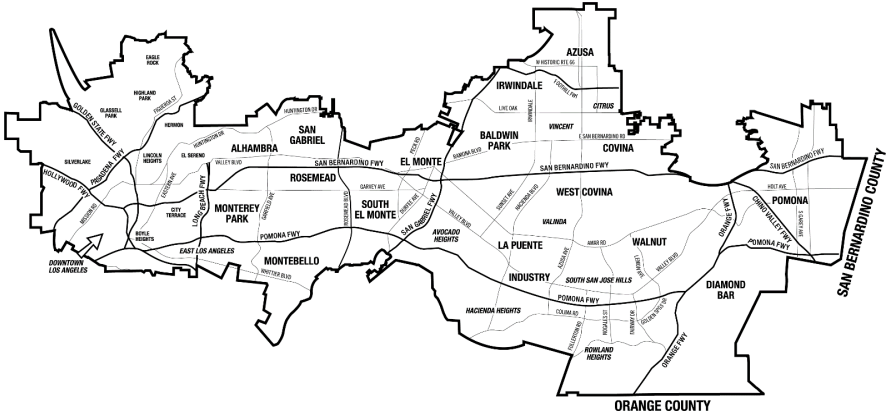

Supervisory District Maps & Cities

First Supervisory District Map

Hilda L. Solis

Supervisor, First District

Population: 1,982,511*

Square Miles: 268.57

hildalsolis.org

(213) 974-4111

Alhambra
Azusa
Baldwin Park
Covina
Diamond Bar
El Monte
Industry
Irwindale
La Puente
La Verne
(portion)
Montebello
Monterey Park
Pomona
Rosemead
San Gabriel
South El Monte
Walnut
West Covina
Whittier (portion)

Los Angeles City

Angelino Heights
Atwater Village
Boyle Heights
Chinatown
Downtown
Eagle Rock
East Hollywood
Echo Park
El Sereno
Elysian Park
Elysian Valley
Glassell Park
Highland Park
Historic Filipinotown
Hollywood (portion)
Lincoln Heights
Little Armenia
Little Tokyo
Mt. Washington
Pico-Union (portion)
Silverlake
Temple-Beaudry
Thai Town
University Hills
Westlake
Wholesale District

Alhambra
Azusa
Baldwin Park
Covina
Diamond Bar
El Monte
Industry
Irwindale
La Puente
La Verne
(parte)
Montebello
Monterey Park
Pomona
Rosemead
San Gabriel
South El Monte
Walnut
West Covina
Whittier (parte)