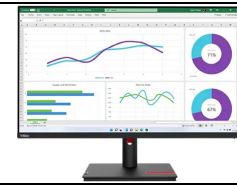

CONFIGURATION 9 32" STANDARD COMPARISON

**ViewSonic
VX3267U-2K
$260.00**

**Dell
P3225DE
$407.40**

**HP
P34HC G4
$444.00**

**Lenovo
T32H-30
$561.99**