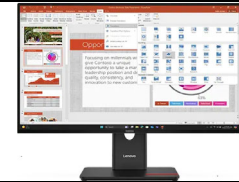

CONFIGURATION 5 27" STANDARD COMPARISON

**HP
327PH
$221.00**

**Dell
P2726H
$225.23**

**ViewSonic
VG2752-2K
$305.00**

**Lenovo
T27-40
$326.99**