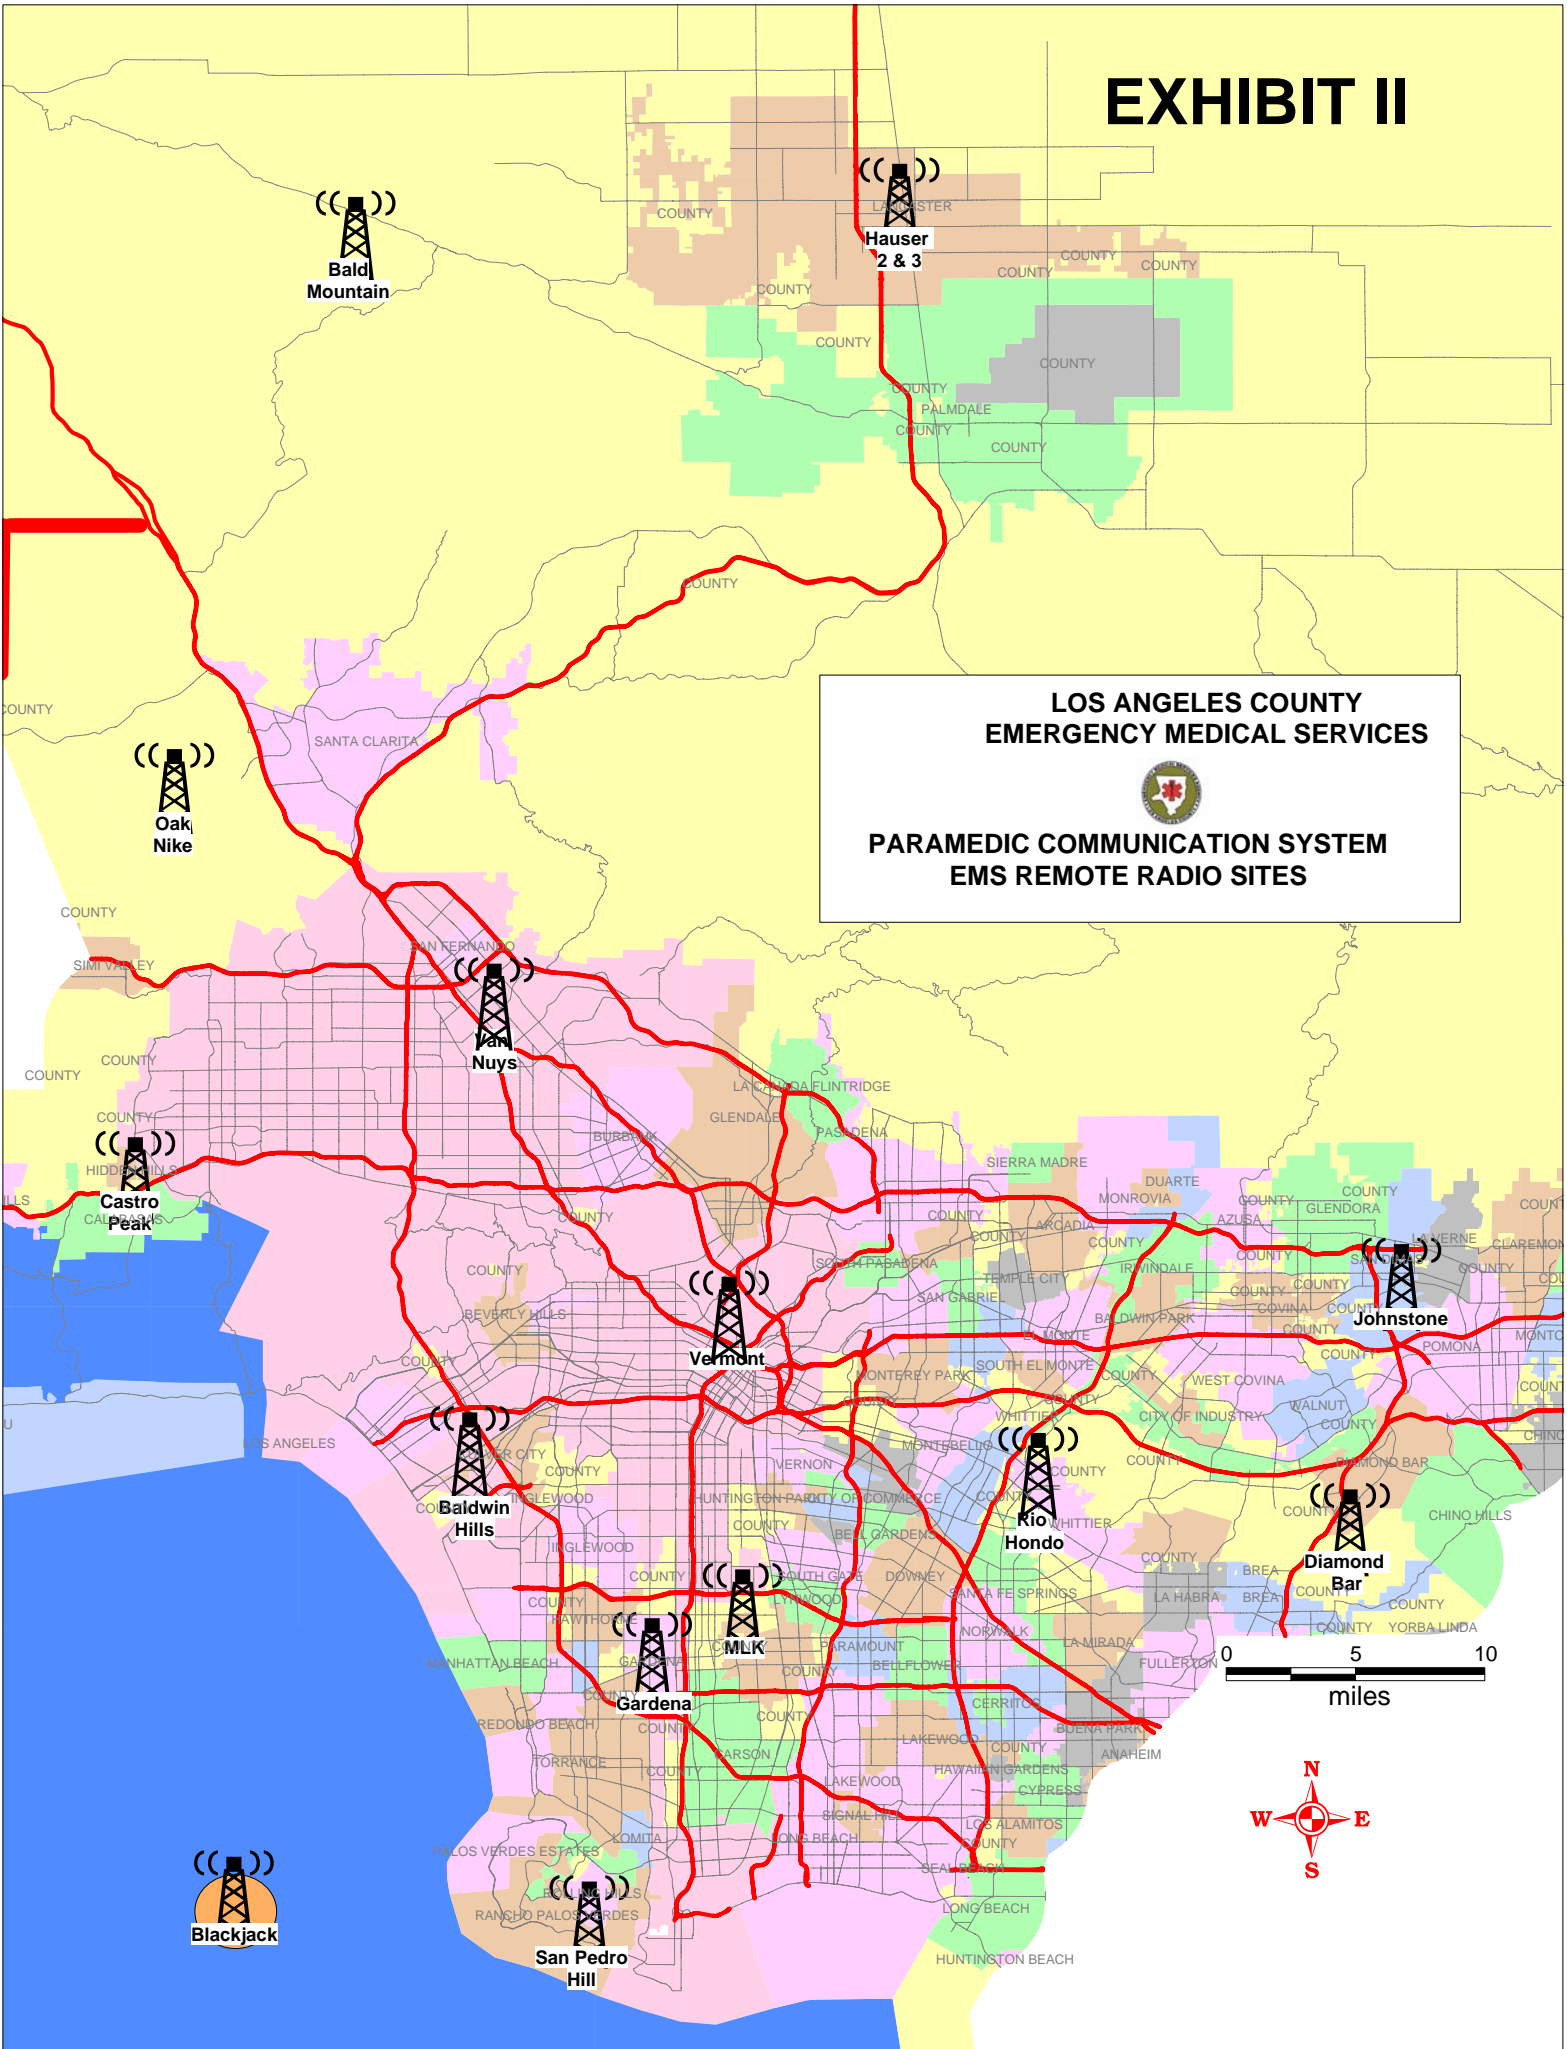

EXHIBIT II

LOS ANGELES COUNTY EMERGENCY MEDICAL SERVICES

PARAMEDIC COMMUNICATION SYSTEM EMS REMOTE RADIO SITES

Blackjack

San Pedro Hill

Gardena

MLK

Baldwin Hills

Vermont

Castro Peak

San Nuys

Hauser 2 & 3

Bald Mountain

Johnstone

Diamond Bar

Rio Hondo