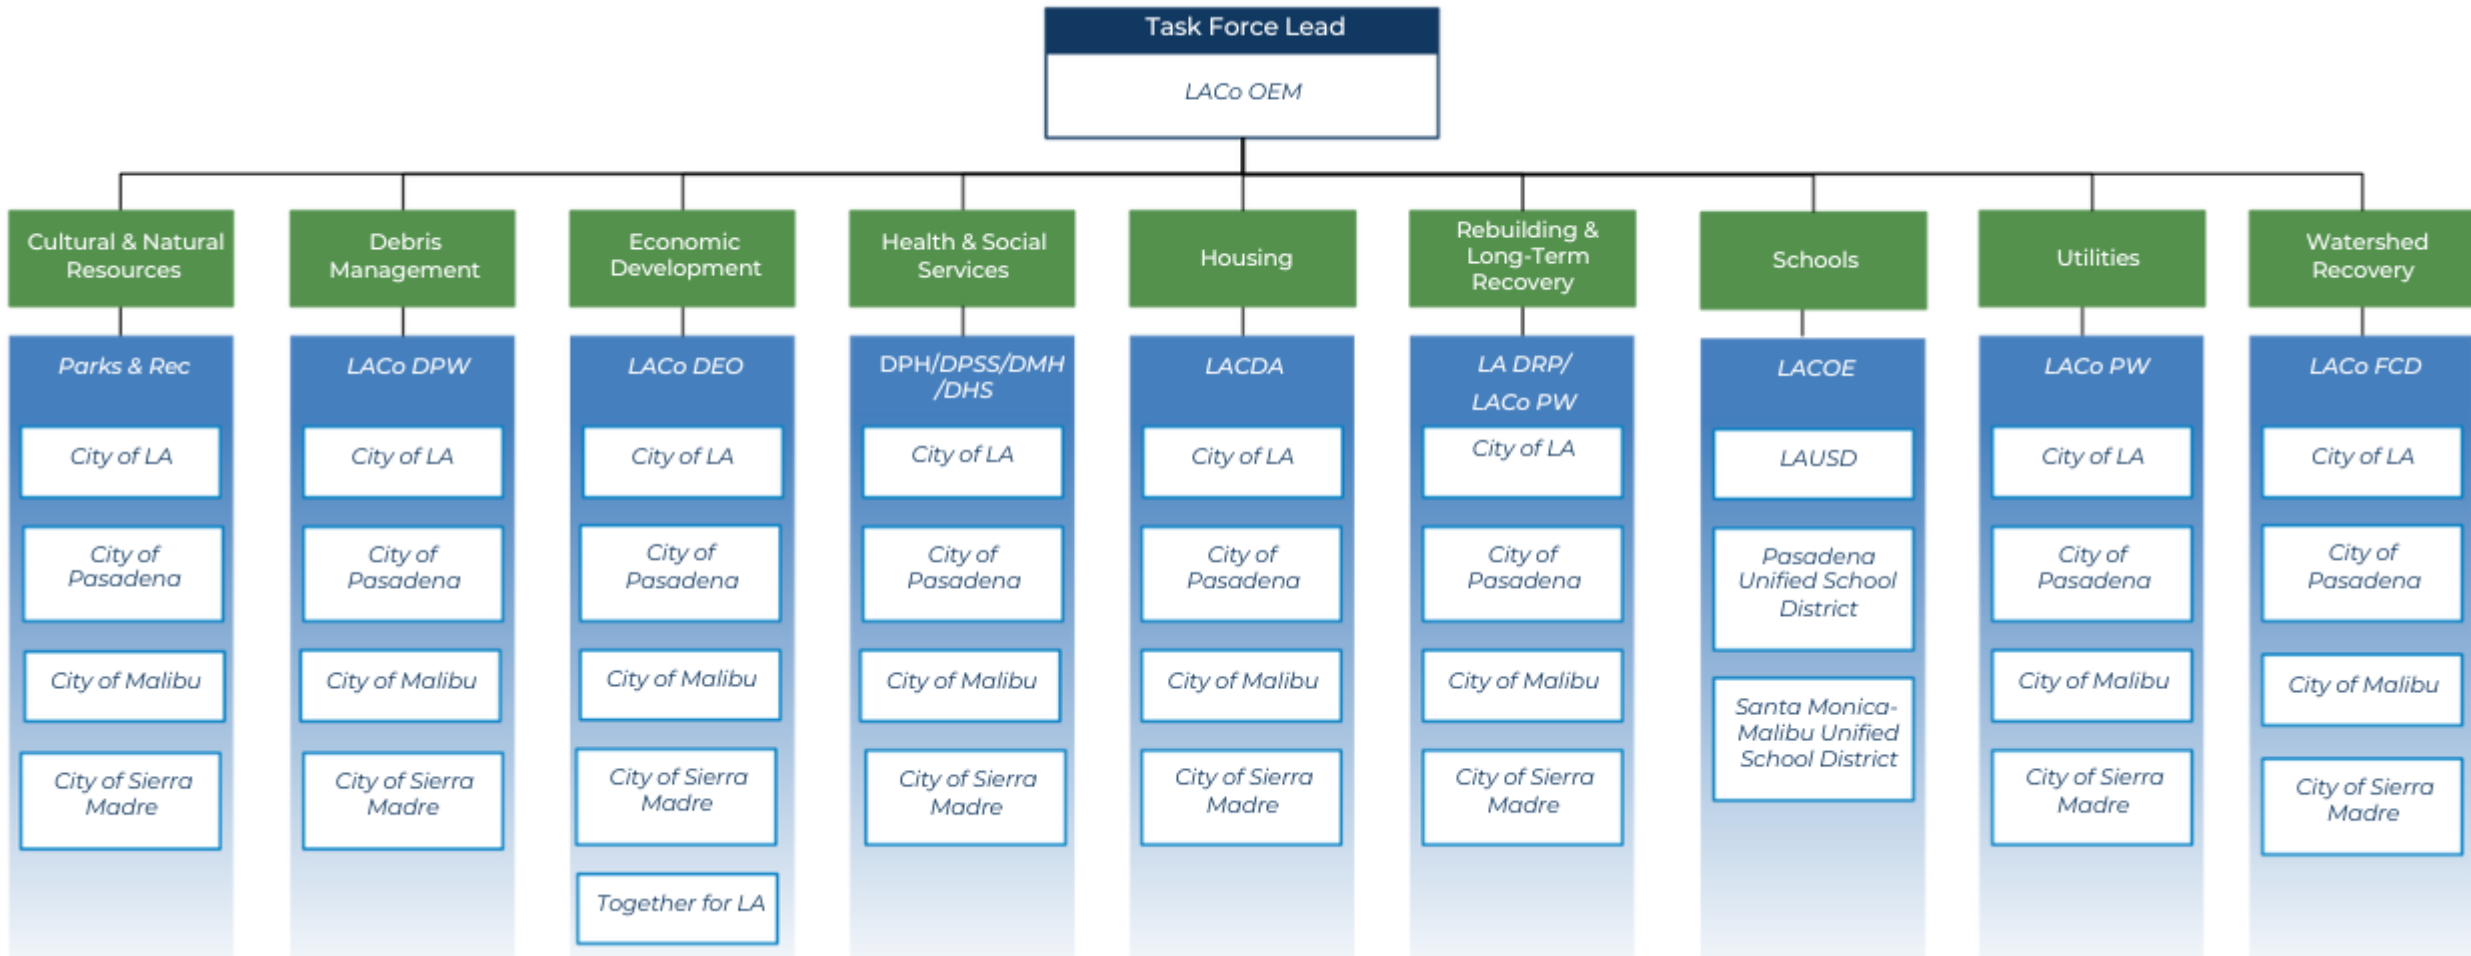

Los Angeles Fire Recovery

Presented by:
Director Mark Pestrella, PW
Director Kevin McGowan, OEM

Task Force Structure | OEM

Task Force Structure | Public Works

Thank You

pw.lacounty.gov