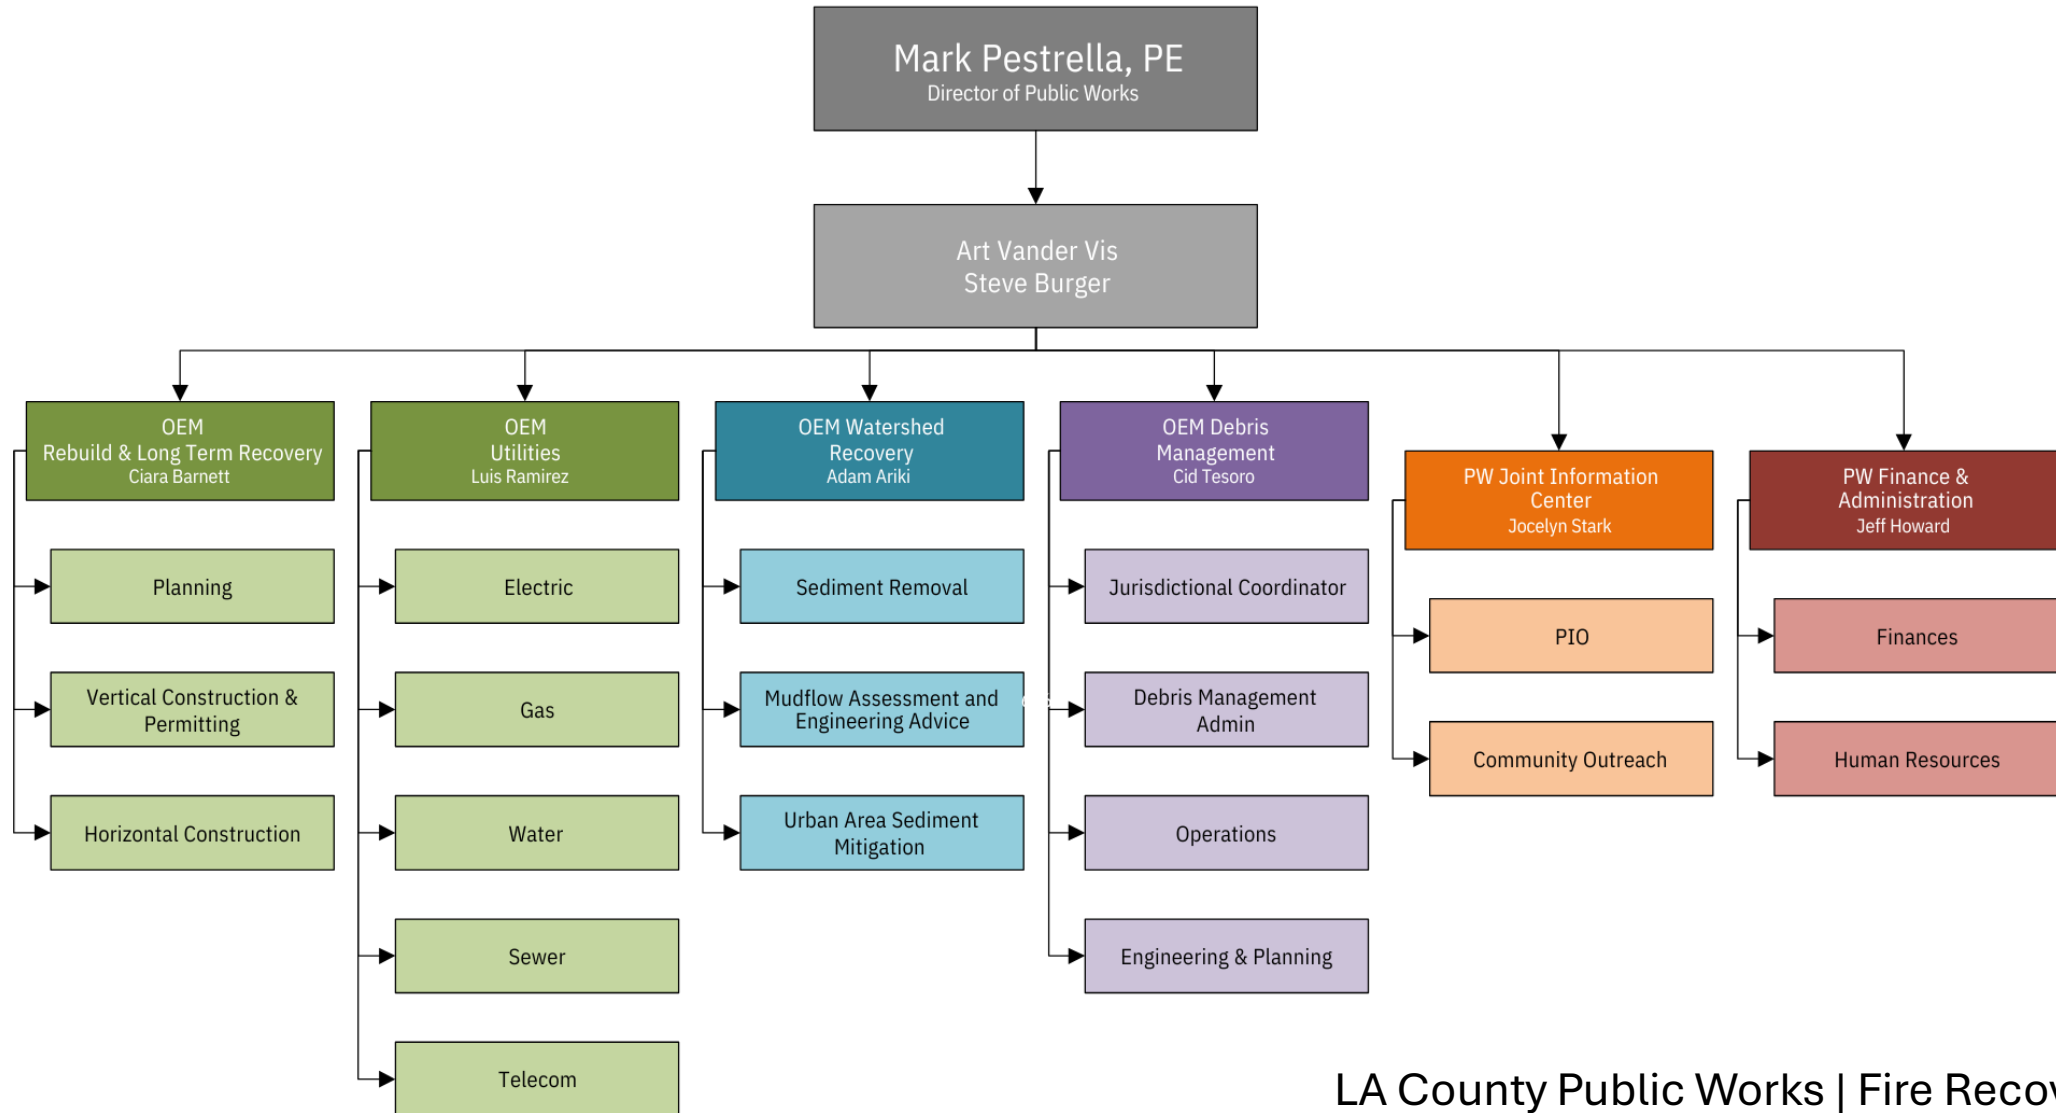

Los Angeles Fire Recovery

Presented by:
Director Mark Pestrella, PW
Director Kevin McGowan, OEM

Task Force Structure | OEM

Task Force Structure | Public Works

Thank You

pw.lacounty.gov