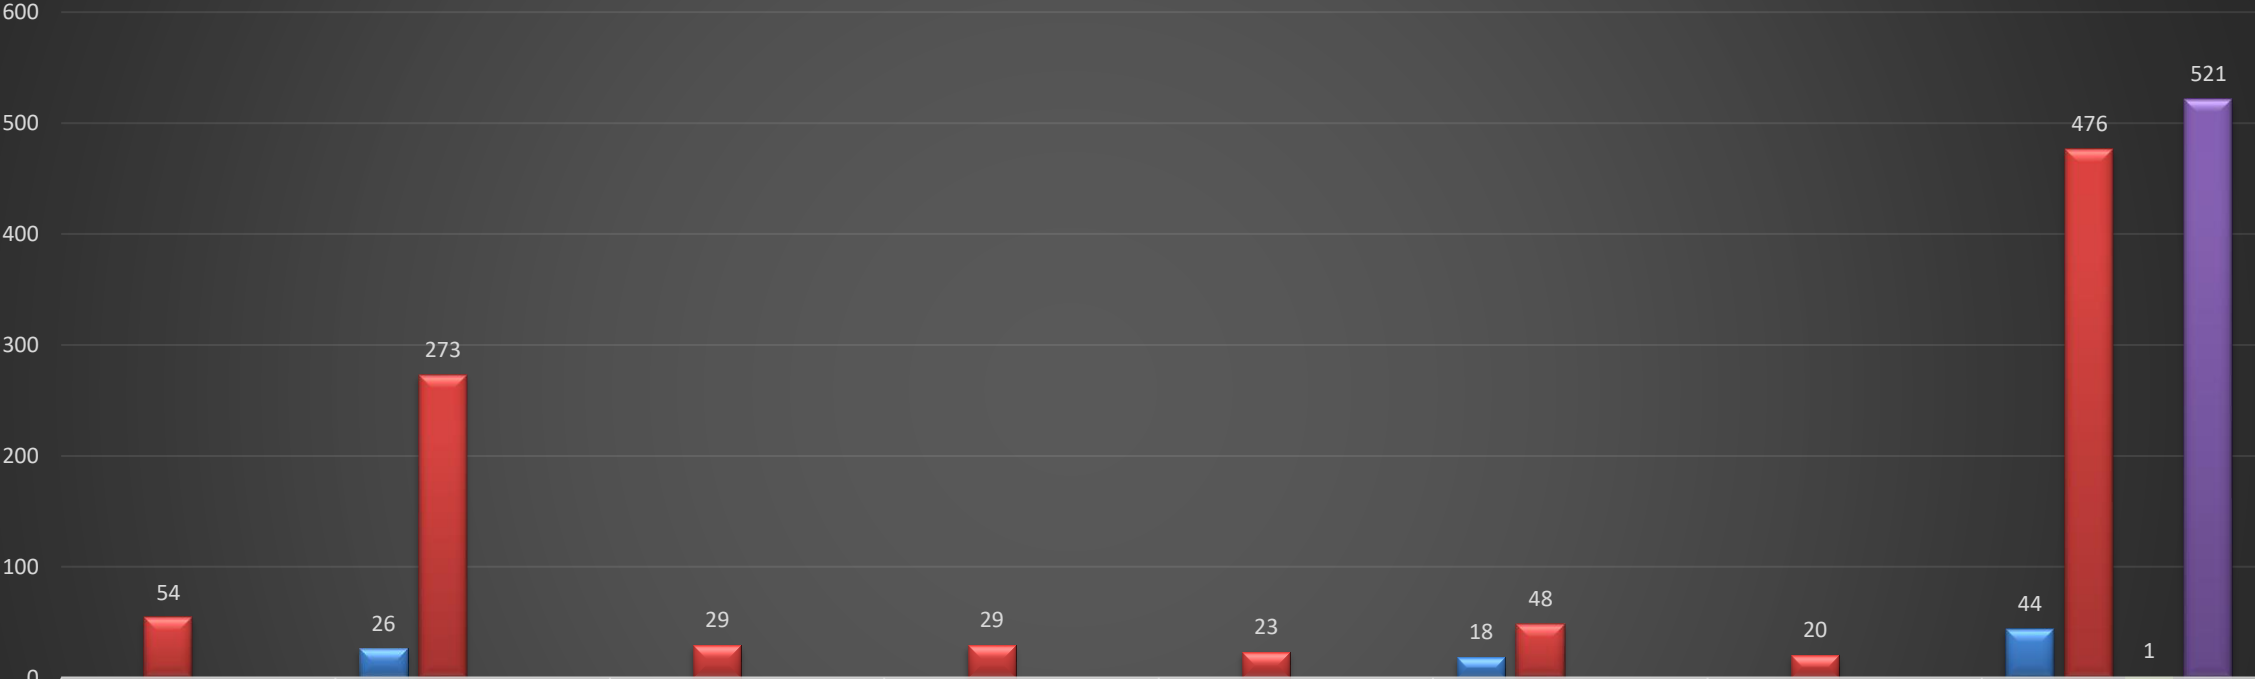

County of Los Angeles Probation Department
Los Padrinos Juvenile Hall Ethnicity and Case Status Population Statistics
January 31, 2024
Total Population: 299

Ethnicity

Status

County of Los Angeles Probation Department
Los Padrinos Juvenile Hall Age and Gender Population Statistics
January 31, 2024
Total Population: 299

County of Los Angeles Probation Department Detention Gender Population Statistics January 31, 2024 Total Population: 521

	Barry J Nidorf Juvenile Hall	Los Padrinos Juvenile Hall	Camp Afflerbaugh	Camp Rockey	Camp Paige	Dorothy Kirby	Campus Kilpatrick	Total
Female		26				18		44
Male	54	273	29	29	23	48	20	476
Transgender								1
Total								521

■ Female
 ■ Male
 ■ Transgender
 ■ Total

*we have chosen to conceal the location of the transgender youth for their protection

**County of Los Angeles Probation Department
Detention Population Ethnicity Statistics
January 31, 2024
Total Population: 521**

County of Los Angeles Probation Department
Residential Treatment Services Bureau Age Distribution Population Statistics
January 31, 2024
Total Population: 143