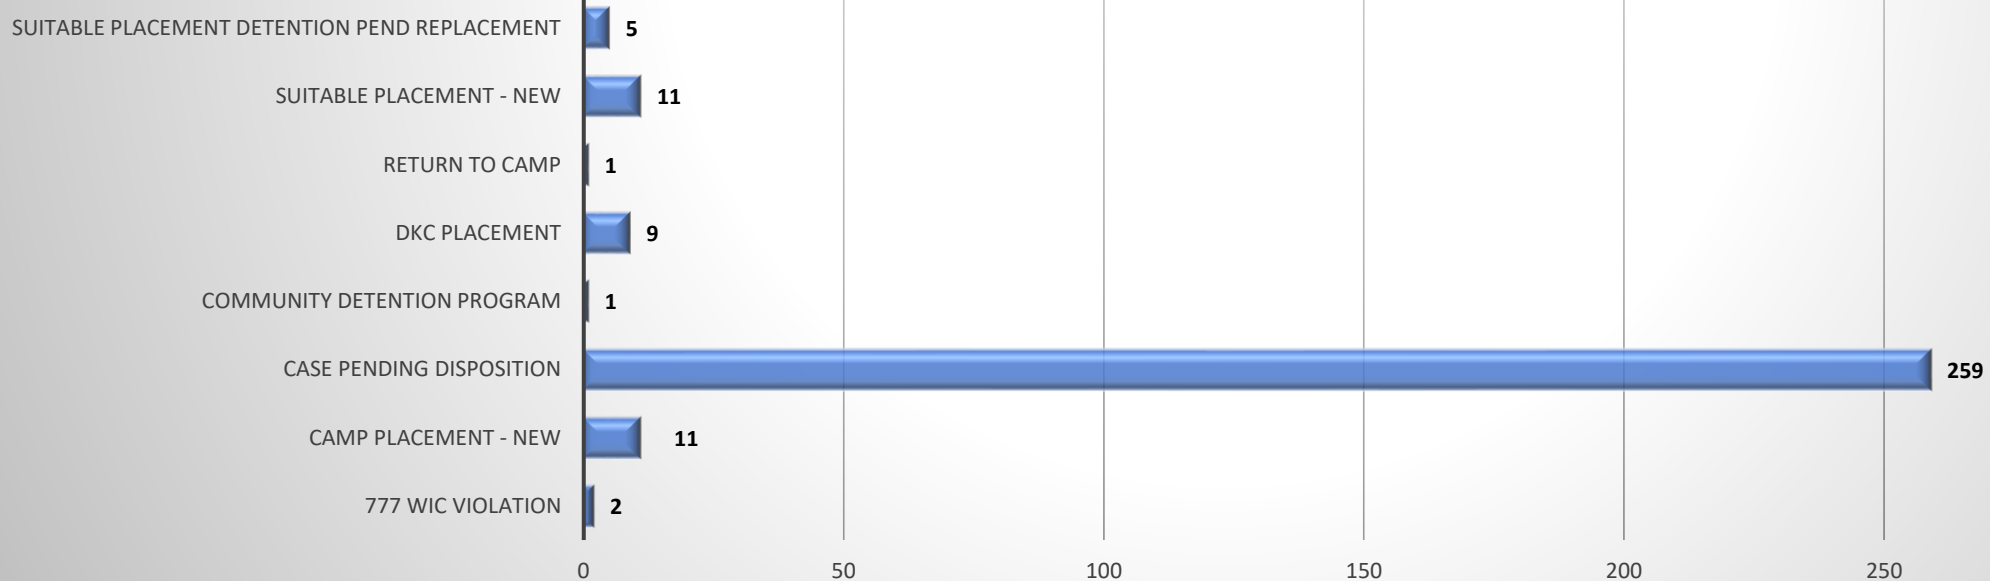

County of Los Angeles Probation Department
Los Padrinos Juvenile Hall Ethnicity and Case Status Population Statistics
January 31, 2024
Total Population: 299

Ethnicity

Status

County of Los Angeles Probation Department
Los Padrinos Juvenile Hall Age and Gender Population Statistics
January 31, 2024
Total Population: 299

County of Los Angeles Probation Department Detention Gender Population Statistics January 31, 2024 Total Population: 521

	Barry J Nidorf Juvenile Hall	Los Padrinos Juvenile Hall	Camp Afflerbaugh	Camp Rockey	Camp Paige	Dorothy Kirby	Campus Kilpatrick	Total
Female		26				18		44
Male	54	273	29	29	23	48	20	476
Transgender								1
Total								521

■ Female
 ■ Male
 ■ Transgender
 ■ Total

*we have chosen to conceal the location of the transgender youth for their protection

**County of Los Angeles Probation Department
Detention Population Ethnicity Statistics
January 31, 2024
Total Population: 521**