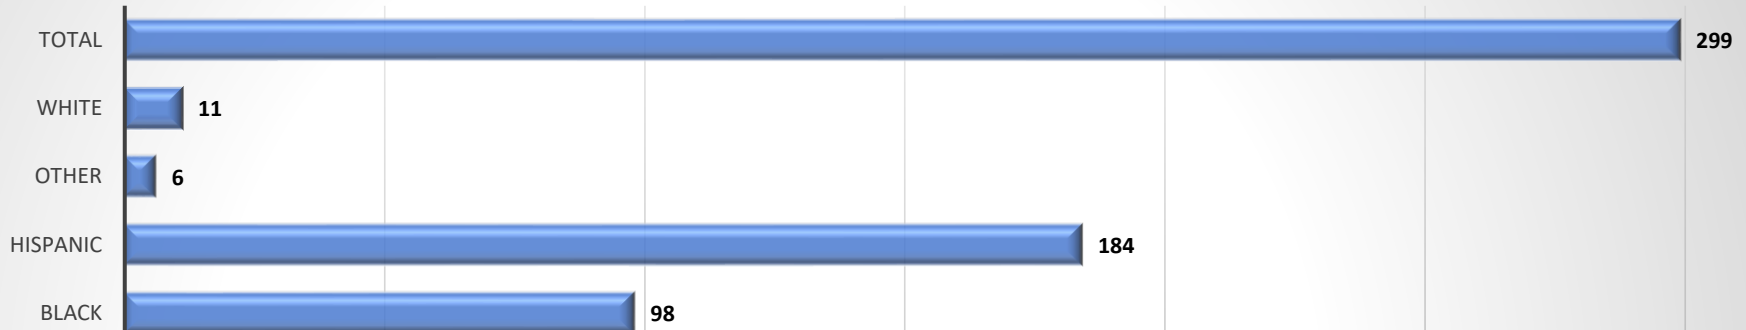

County of Los Angeles Probation Department
Los Padrinos Juvenile Hall Ethnicity and Case Status Population Statistics
January 31, 2024
Total Population: 299

Ethnicity

Status

County of Los Angeles Probation Department
Los Padrinos Juvenile Hall Age and Gender Population Statistics
January 31, 2024
Total Population: 299

County of Los Angeles Probation Department Detention Gender Population Statistics January 31, 2024 Total Population: 521

	Barry J Nidorf Juvenile Hall	Los Padrinos Juvenile Hall	Camp Afflerbaugh	Camp Rockey	Camp Paige	Dorothy Kirby	Campus Kilpatrick	Total
Female		26				18		44
Male	54	273	29	29	23	48	20	476
Transgender								1
Total								521

■ Female
 ■ Male
 ■ Transgender
 ■ Total

*we have chosen to conceal the location of the transgender youth for their protection

**County of Los Angeles Probation Department
Detention Population Ethnicity Statistics
January 31, 2024
Total Population: 521**