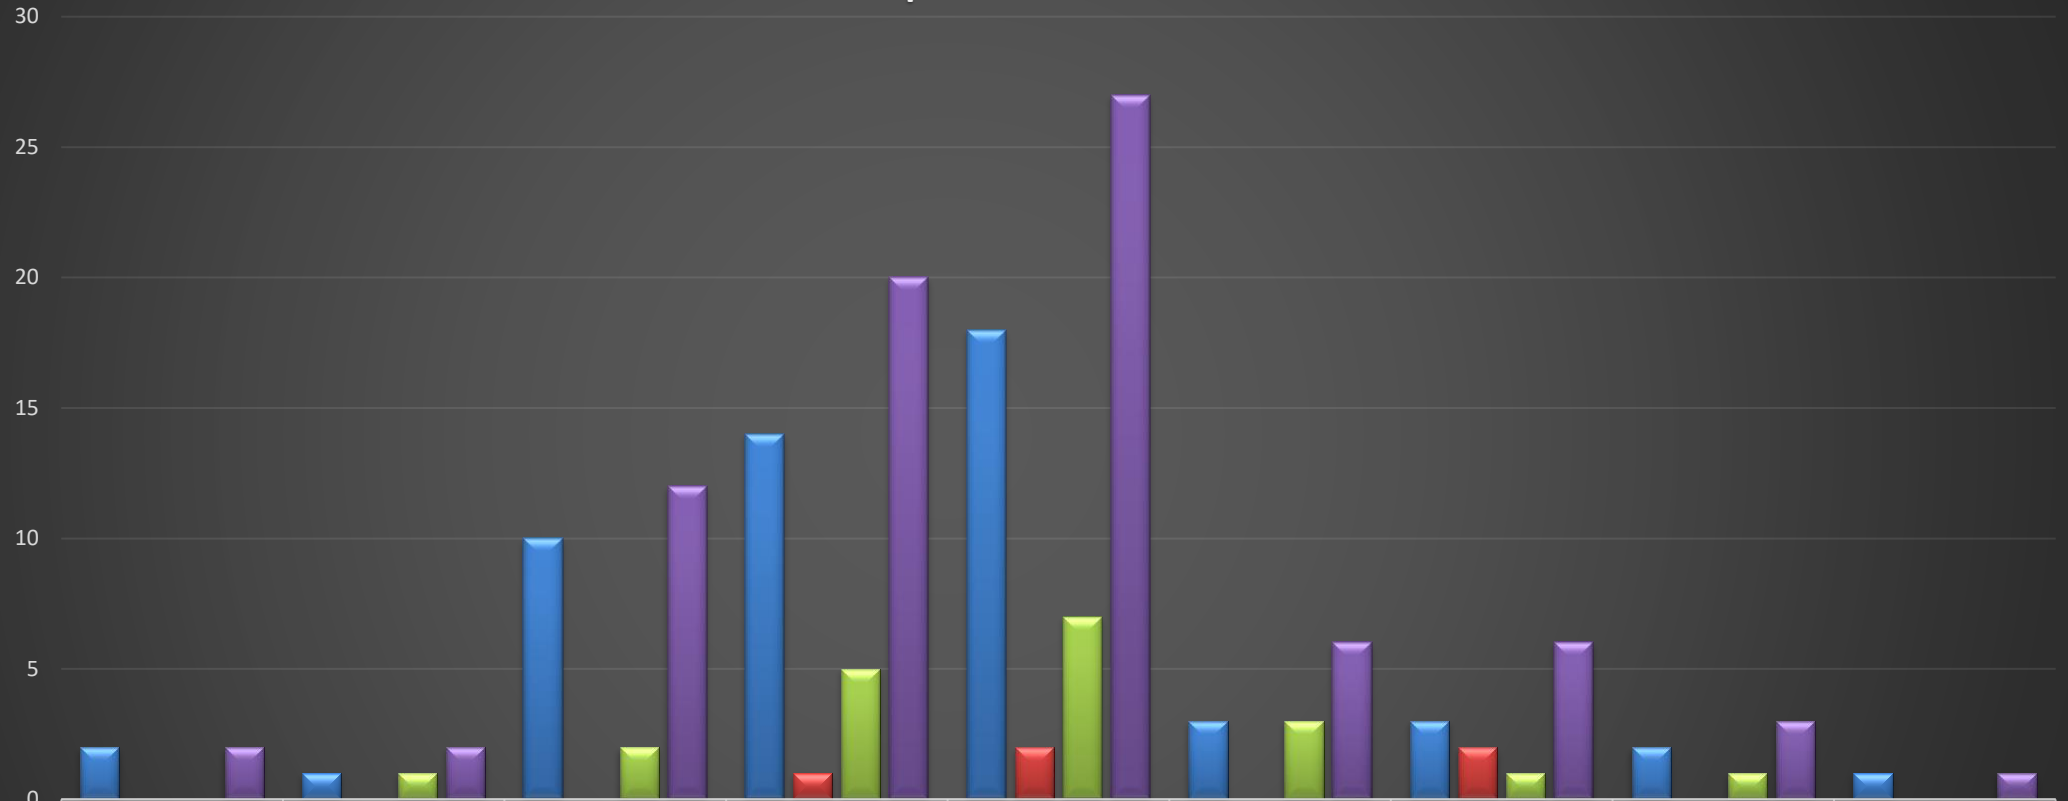

**County of Los Angeles Probation Department
Secure Youth Treatment Facility Age Statistics
January 31, 2024
Total Population: 79**

	15	16	17	18	19	20	21	22	23
Barry J Nidorf	2	1	10	14	18	3	3	2	1
Dorothy Kirby Camp				1	2		2		
Campus Kilpatrick		1	2	5	7	3	1	1	
Total	2	2	12	20	27	6	6	3	1