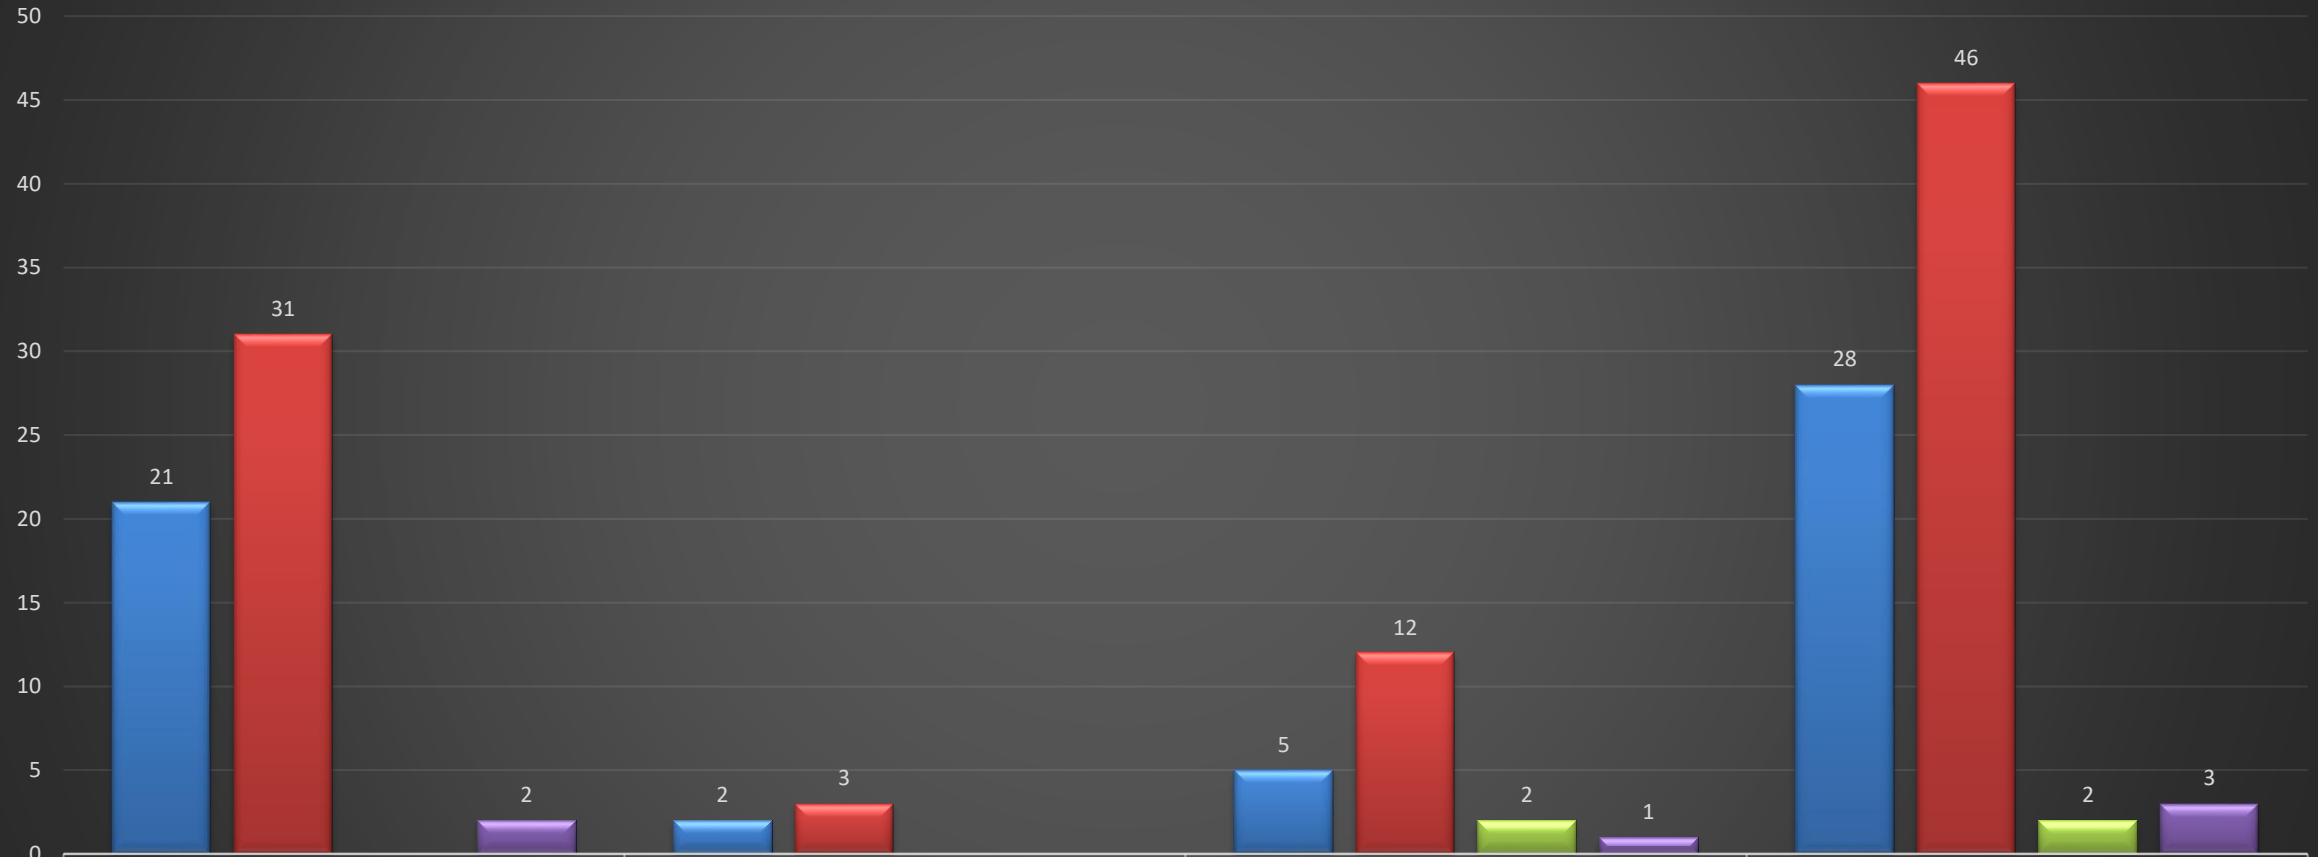

**County of Los Angeles Probation Department
Secure Youth Treatment Facility Ethnicity Population Statistics
January 31, 2024
Total Population: 79**

	Barry J Nidorf Juvenile Hall	Dorothy Kirby Camp	Campus Kilpatrick	Total
Black	21	2	5	28
Hispanic	31	3	12	46
Other			2	2
White	2		1	3