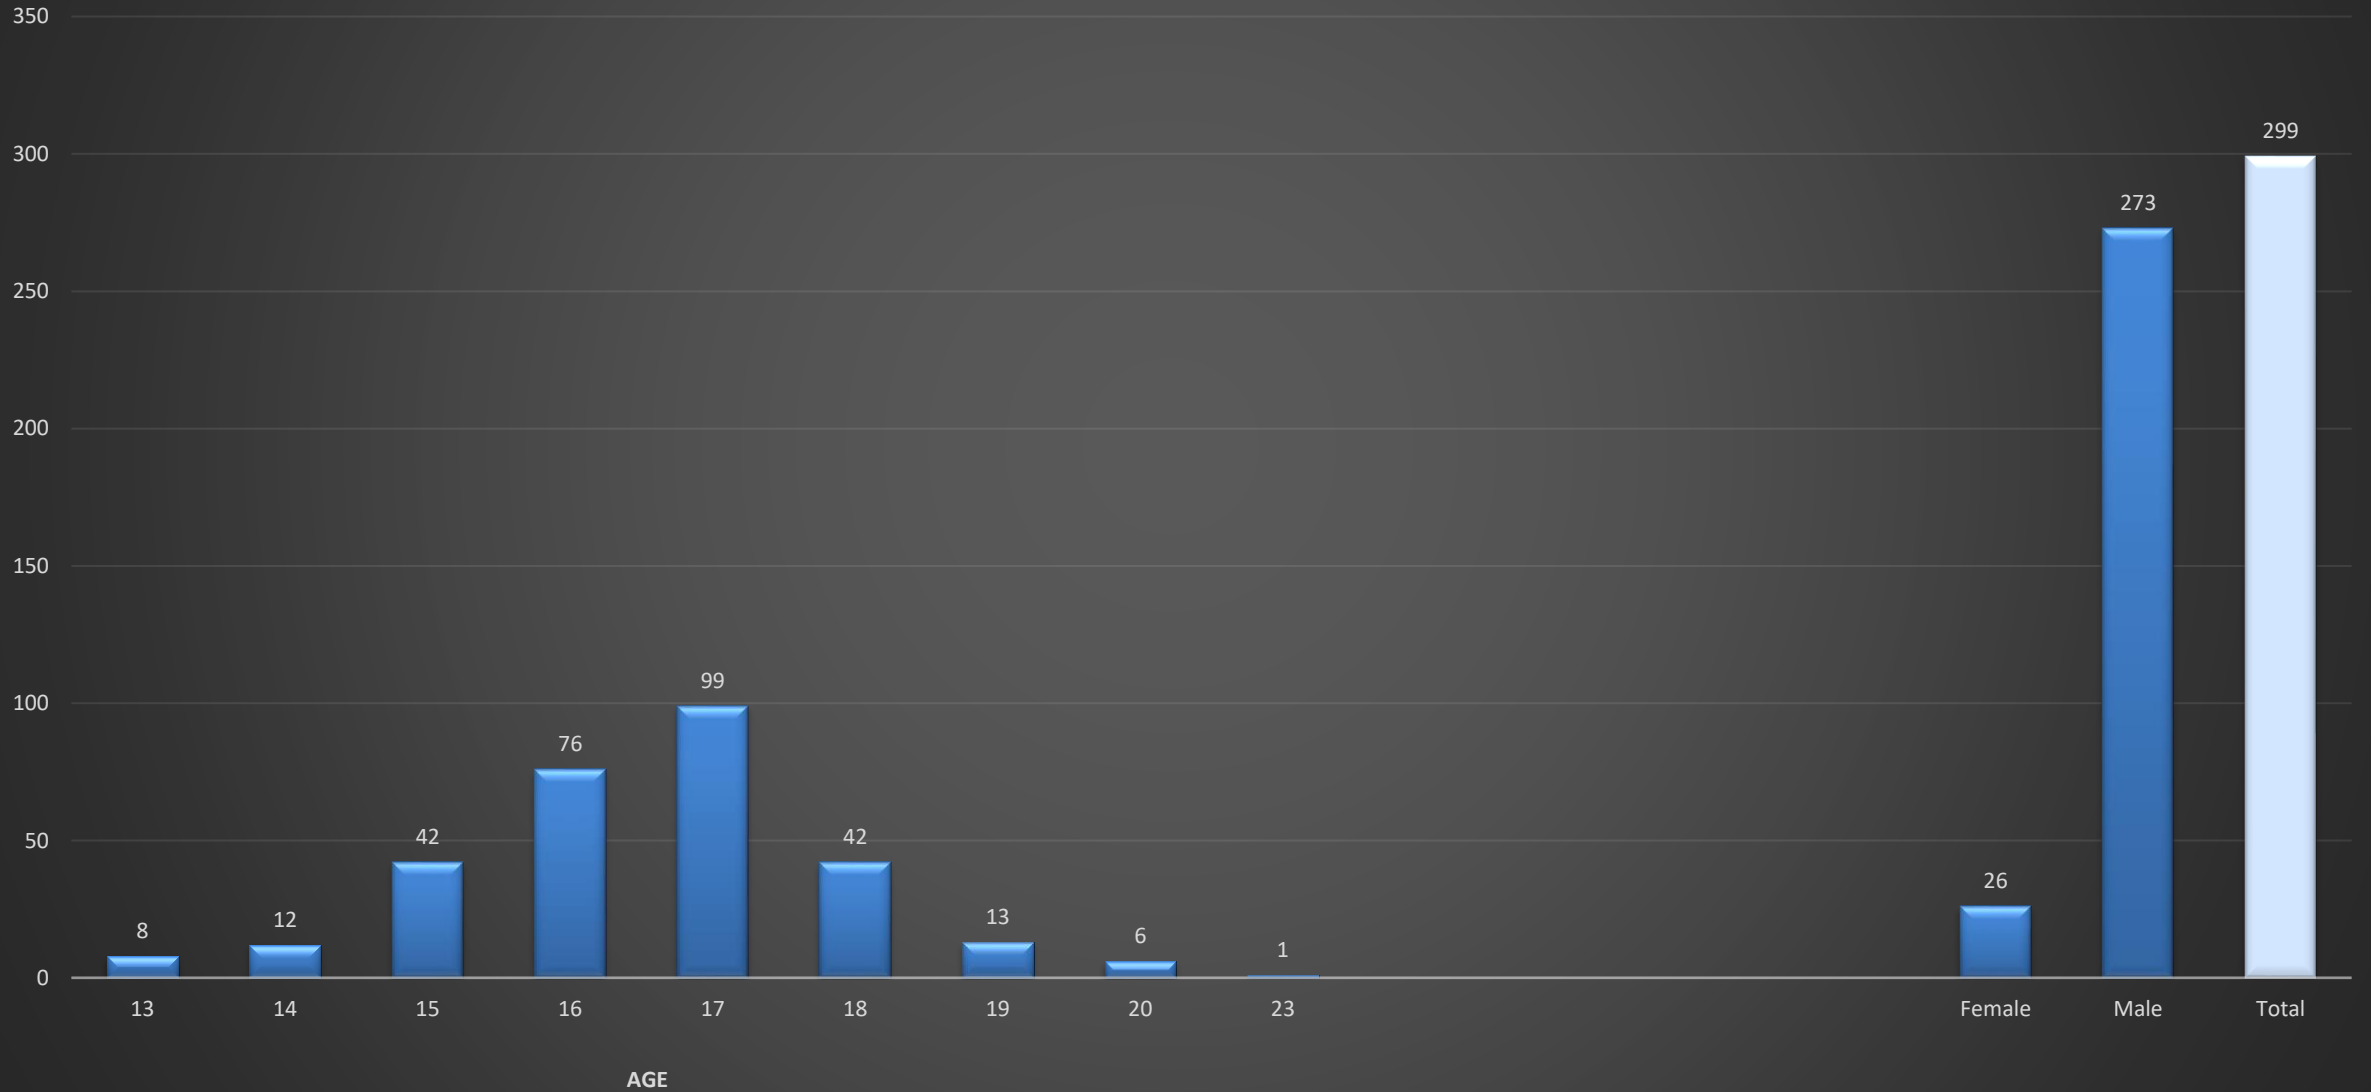

County of Los Angeles Probation Department
Los Padrinos Juvenile Hall Ethnicity and Case Status Population Statistics
January 31, 2024
Total Population: 299

Ethnicity

Status

County of Los Angeles Probation Department
Los Padrinos Juvenile Hall Age and Gender Population Statistics
January 31, 2024
Total Population: 299

County of Los Angeles Probation Department Detention Gender Population Statistics January 31, 2024 Total Population: 521

	Barry J Nidorf Juvenile Hall	Los Padrinos Juvenile Hall	Camp Afflerbaugh	Camp Rockey	Camp Paige	Dorothy Kirby	Campus Kilpatrick	Total
Female		26				18		44
Male	54	273	29	29	23	48	20	476
Transgender								1
Total								521

■ Female
 ■ Male
 ■ Transgender
 ■ Total

*we have chosen to conceal the location of the transgender youth for their protection

**County of Los Angeles Probation Department
Detention Population Ethnicity Statistics
January 31, 2024
Total Population: 521**