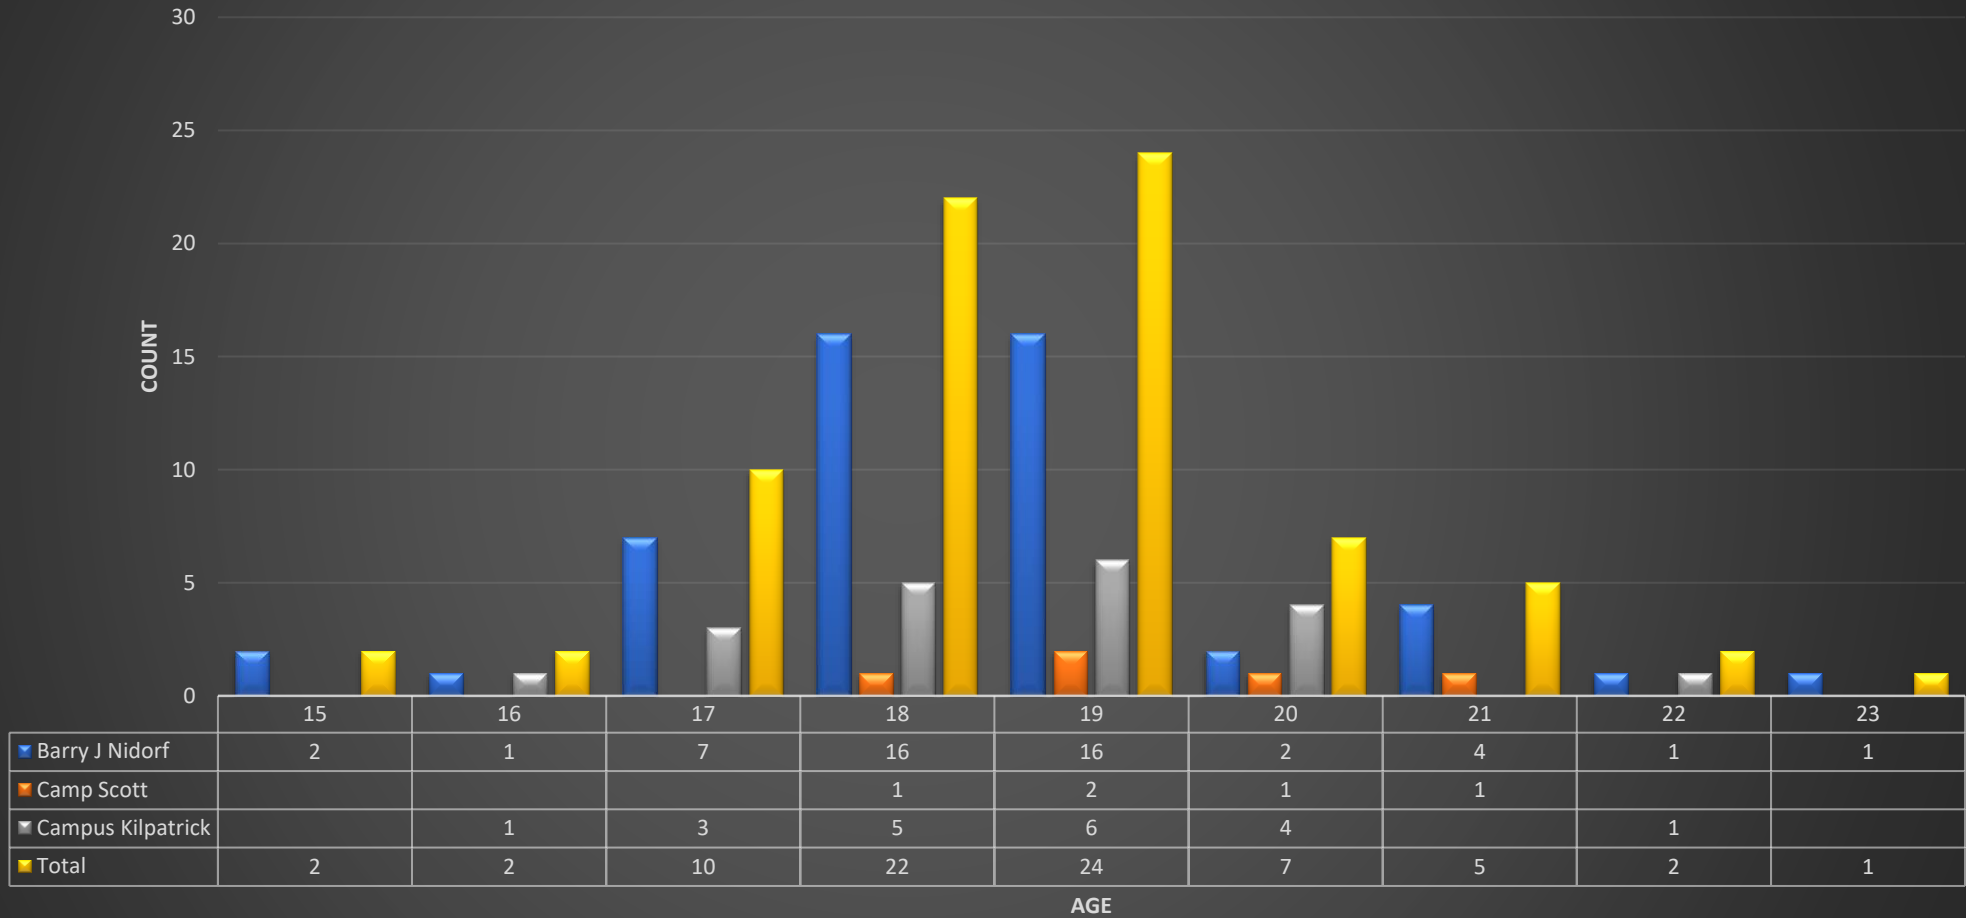

County of Los Angeles Probation Department Secure Youth Treatment Facility Age Statistics Dec. 27, 2023 Total Population: 75