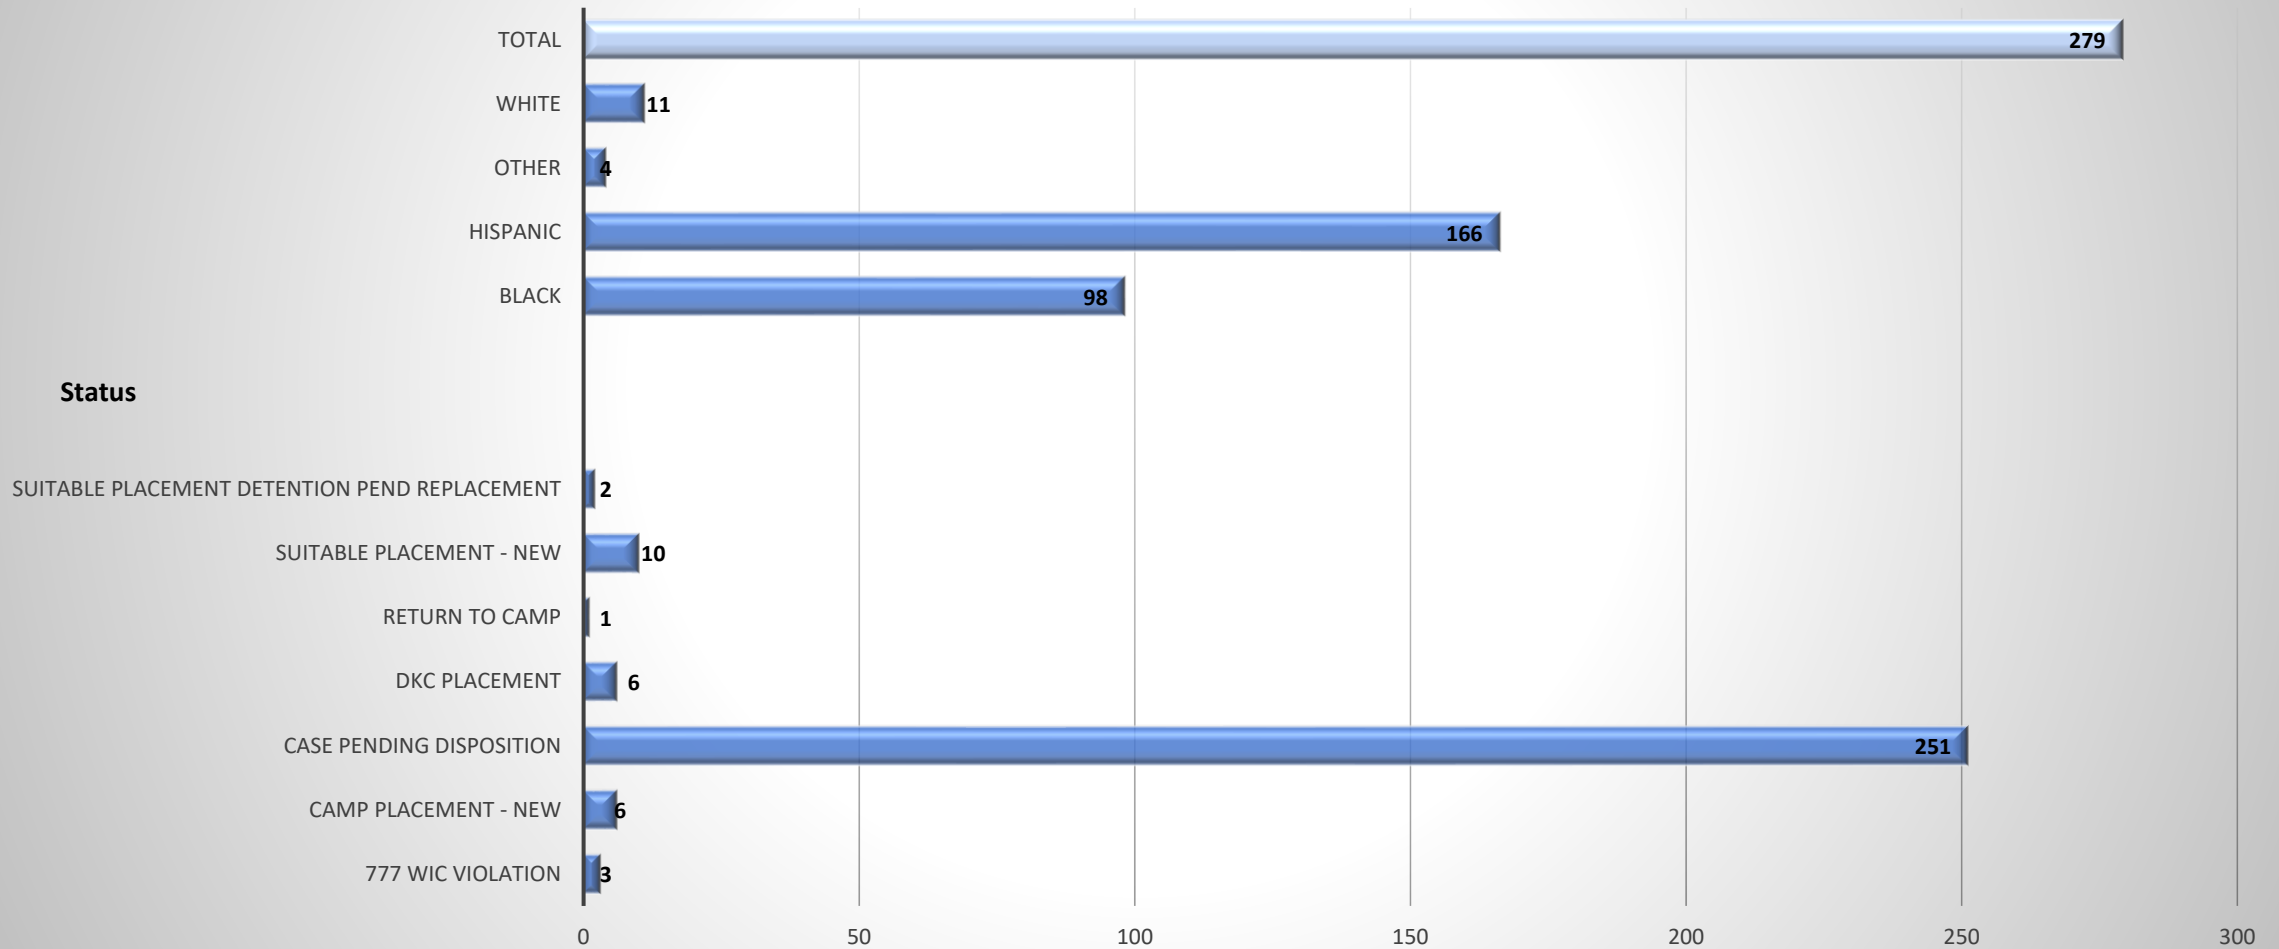

# County of Los Angeles Probation Department Los Padrinos Juvenile Hall Ethnicity and Case Status Population Statistics Dec. 27, 2023: 279

County of Los Angeles Probation Department  
Los Padrinos Juvenile Hall Age and Gender Population Statistics  
Dec. 27, 2023  
Total Population: 279

# County of Los Angeles Probation Department Detention Gender Population Statistics

Dec. 27, 2023

Total Population: 506

\*we have chosen to conceal the location of the transgender youth for their protection

## County of Los Angeles Probation Department Detention Population Ethnicity Statistics Dec. 27, 2023 Total Population: 506

■ Black   
 ■ Hispanic   
 ■ Other   
 ■ White

## Ethnicity Population Statistics

Dec. 27, 2023

Total Population: 75