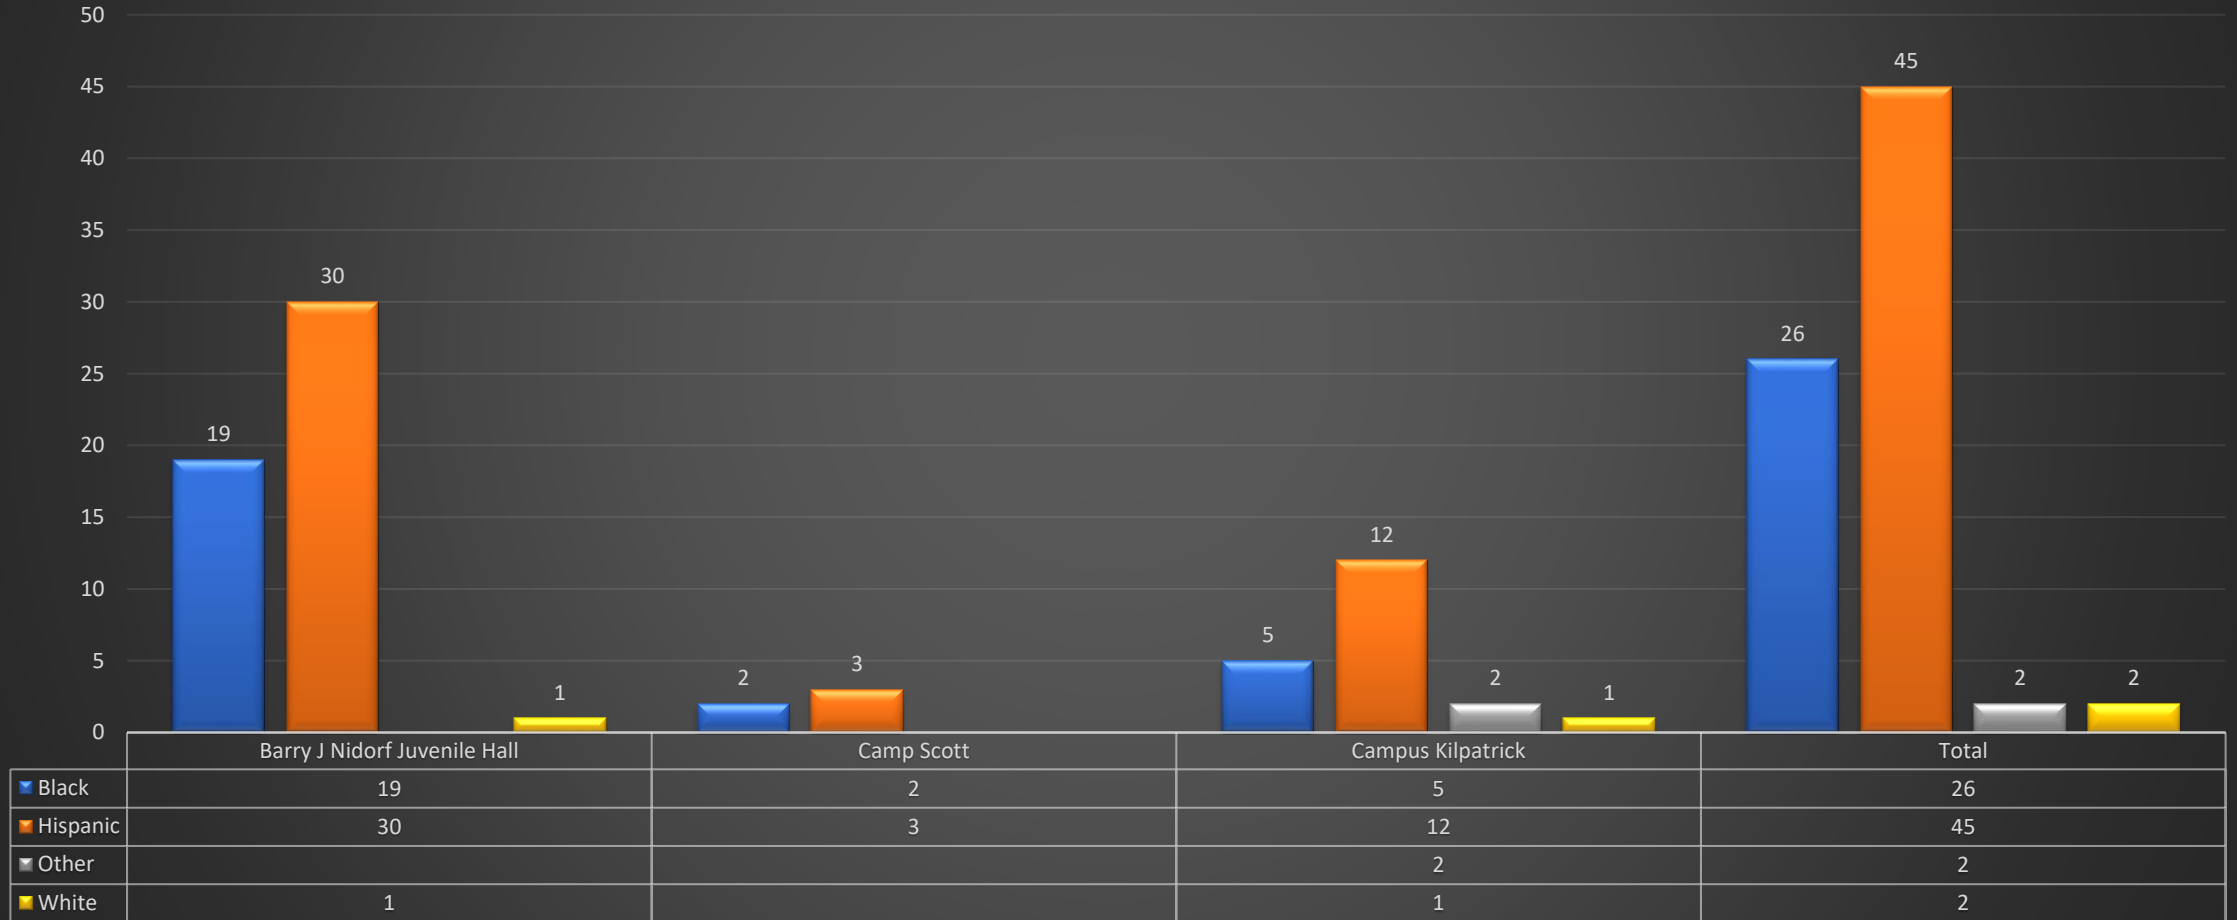

# County of Los Angeles Probation Department Los Padrinos Juvenile Hall Ethnicity and Case Status Population Statistics Dec. 27, 2023: 279

County of Los Angeles Probation Department  
Los Padrinos Juvenile Hall Age and Gender Population Statistics  
Dec. 27, 2023  
Total Population: 279

# County of Los Angeles Probation Department Detention Gender Population Statistics

Dec. 27, 2023

Total Population: 506

\*we have chosen to conceal the location of the transgender youth for their protection

## County of Los Angeles Probation Department Detention Population Ethnicity Statistics Dec. 27, 2023 Total Population: 506

■ Black   
 ■ Hispanic   
 ■ Other   
 ■ White

## Ethnicity Population Statistics

Dec. 27, 2023

Total Population: 75