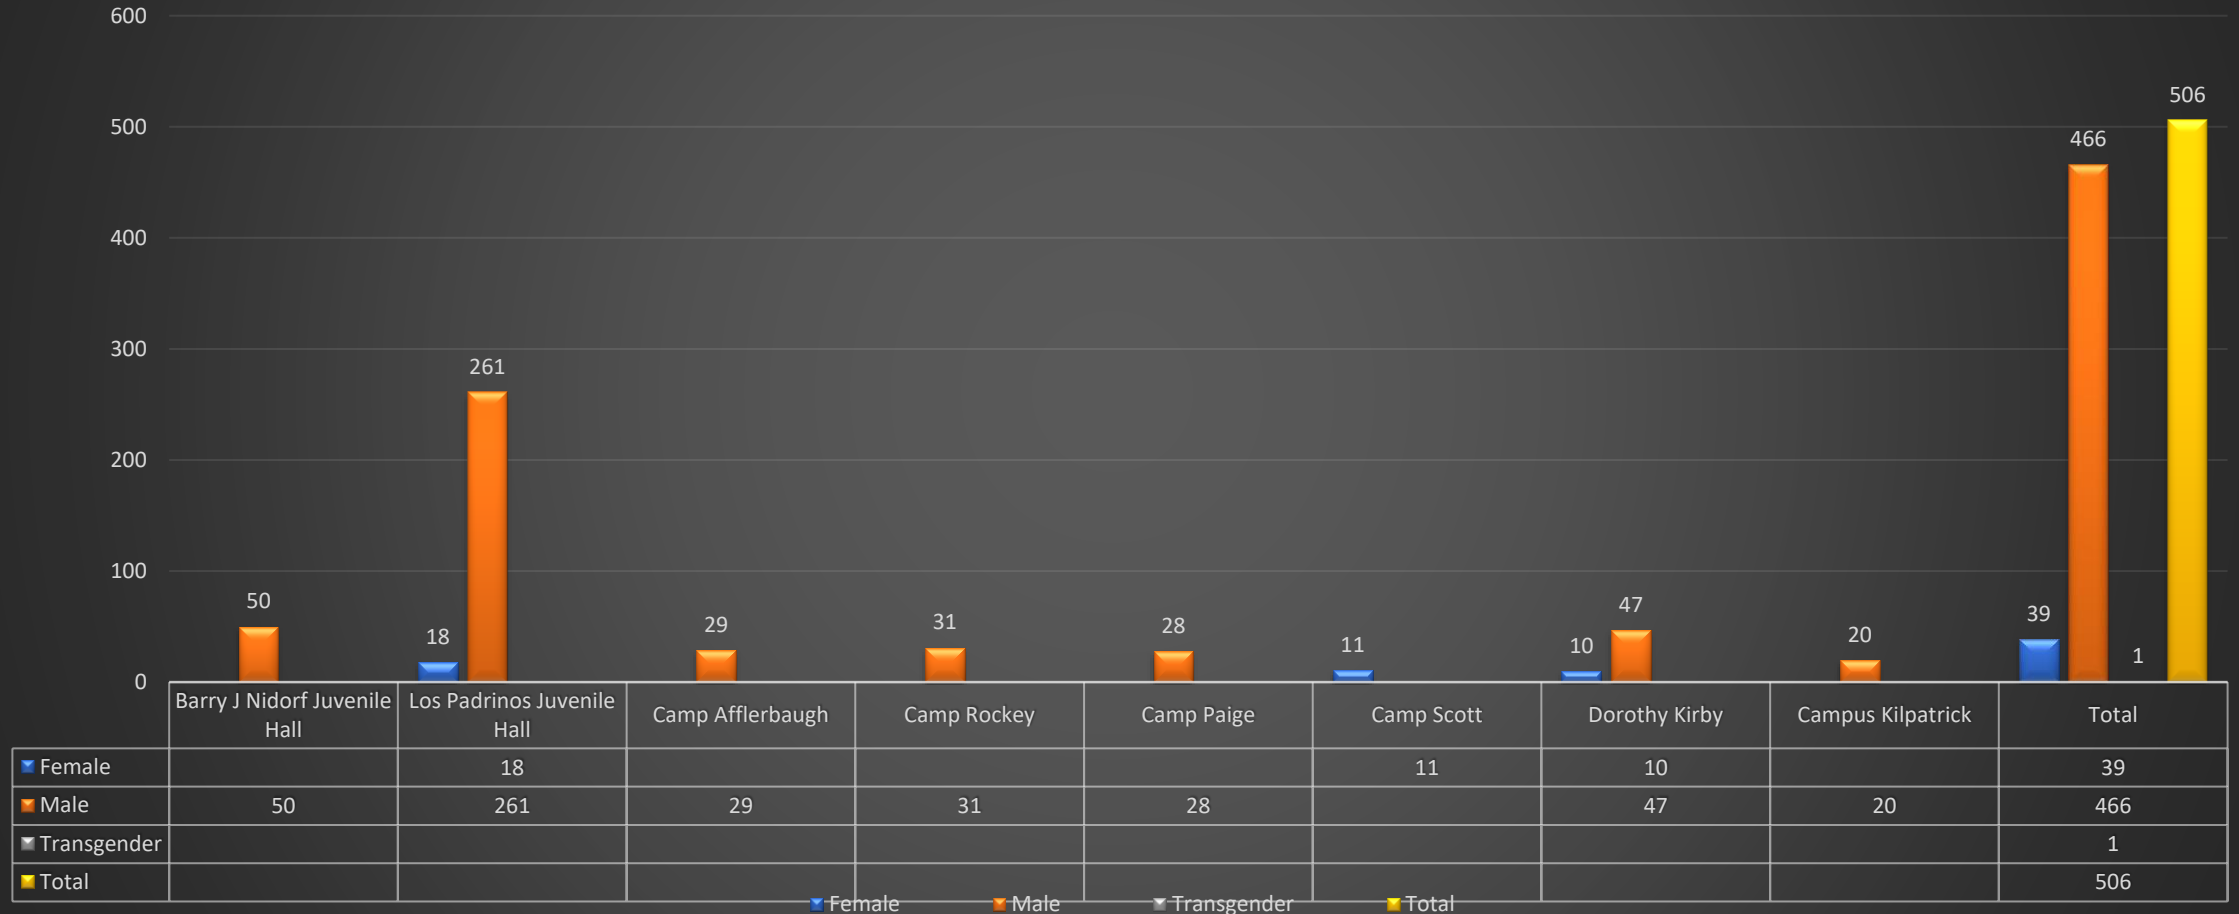

# County of Los Angeles Probation Department Los Padrinos Juvenile Hall Ethnicity and Case Status Population Statistics Dec. 27, 2023: 279

County of Los Angeles Probation Department  
Los Padrinos Juvenile Hall Age and Gender Population Statistics  
Dec. 27, 2023  
Total Population: 279

# County of Los Angeles Probation Department Detention Gender Population Statistics

Dec. 27, 2023

Total Population: 506

\*we have chosen to conceal the location of the transgender youth for their protection

## County of Los Angeles Probation Department Detention Population Ethnicity Statistics Dec. 27, 2023 Total Population: 506

■ Black   
 ■ Hispanic   
 ■ Other   
 ■ White

## Ethnicity Population Statistics

Dec. 27, 2023

Total Population: 75