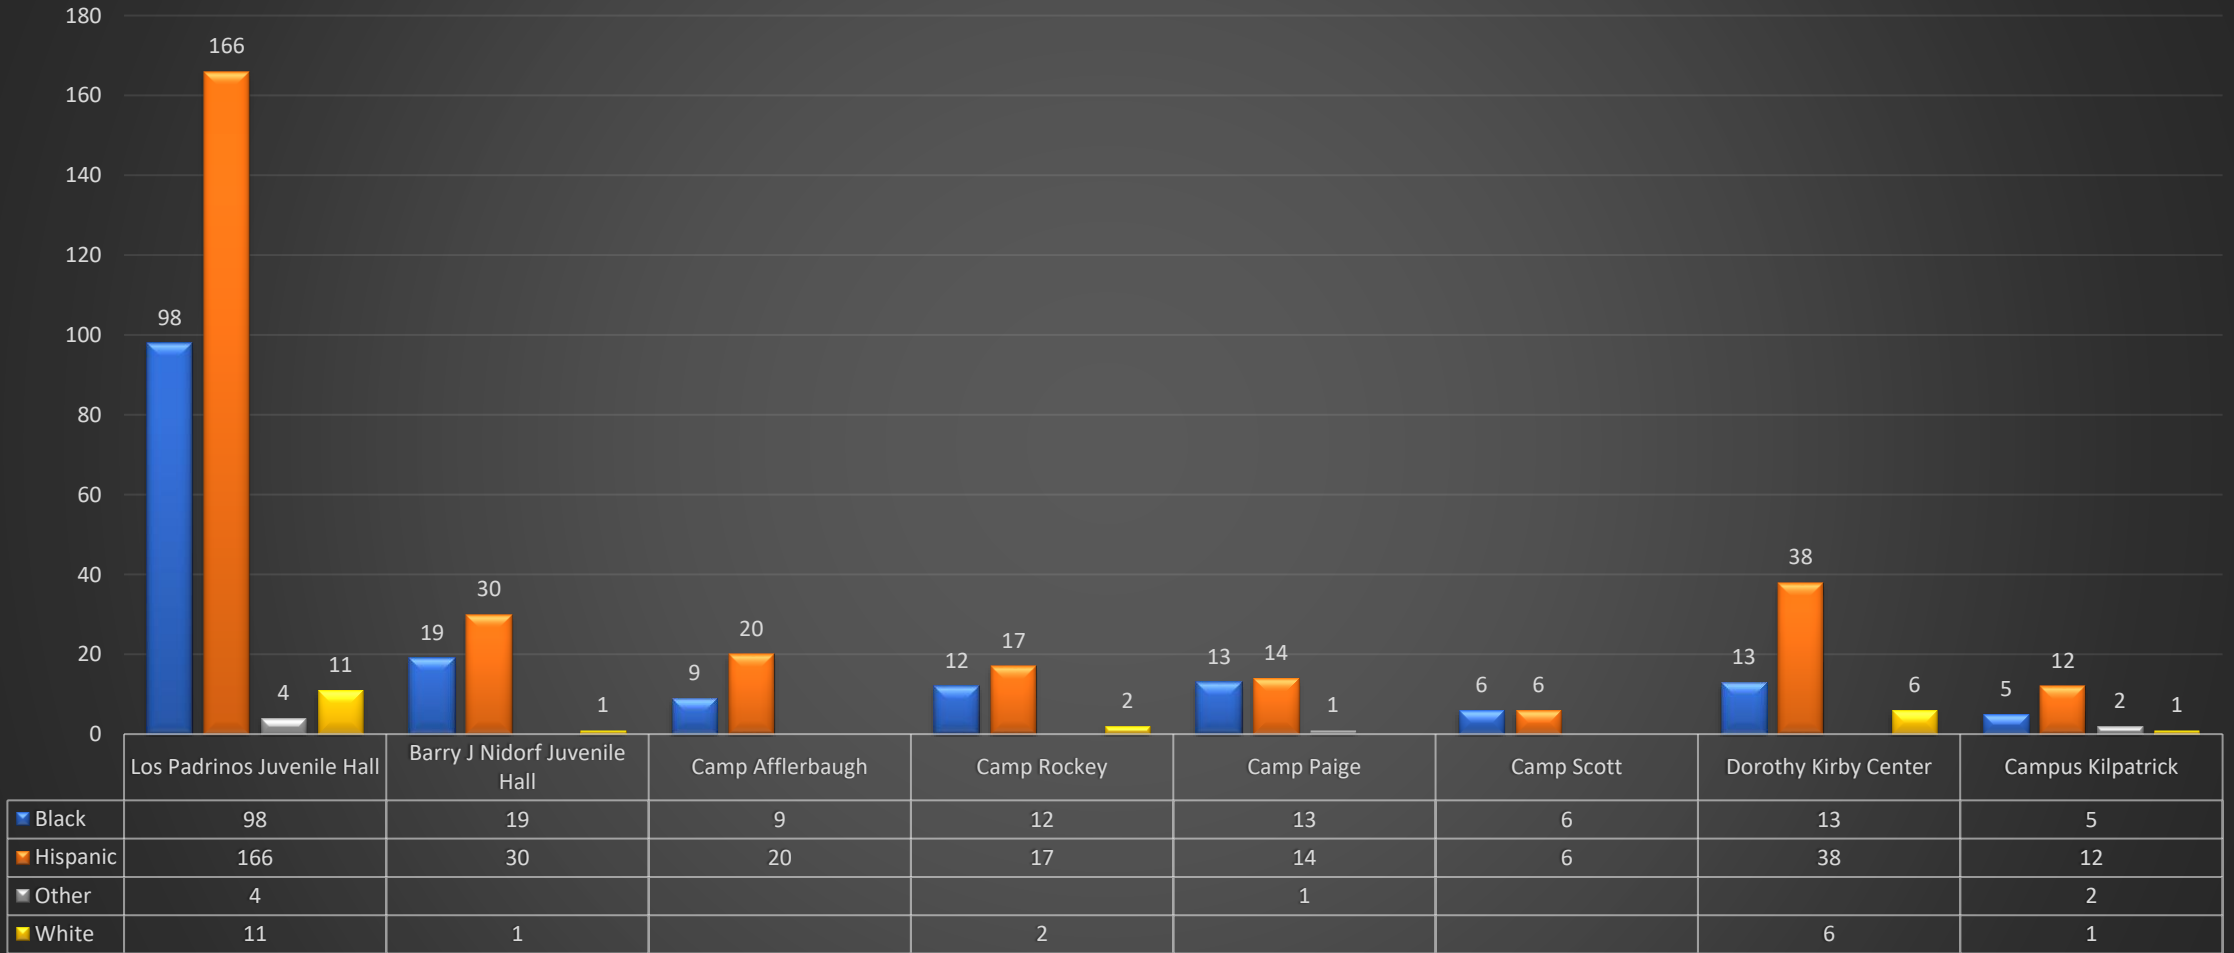

# County of Los Angeles Probation Department Los Padrinos Juvenile Hall Ethnicity and Case Status Population Statistics Dec. 27, 2023: 279

County of Los Angeles Probation Department  
Los Padrinos Juvenile Hall Age and Gender Population Statistics  
Dec. 27, 2023  
Total Population: 279

# County of Los Angeles Probation Department Detention Gender Population Statistics

Dec. 27, 2023

Total Population: 506

\*we have chosen to conceal the location of the transgender youth for their protection

## County of Los Angeles Probation Department Detention Population Ethnicity Statistics Dec. 27, 2023 Total Population: 506

■ Black   
 ■ Hispanic   
 ■ Other   
 ■ White

## Ethnicity Population Statistics

Dec. 27, 2023

Total Population: 75