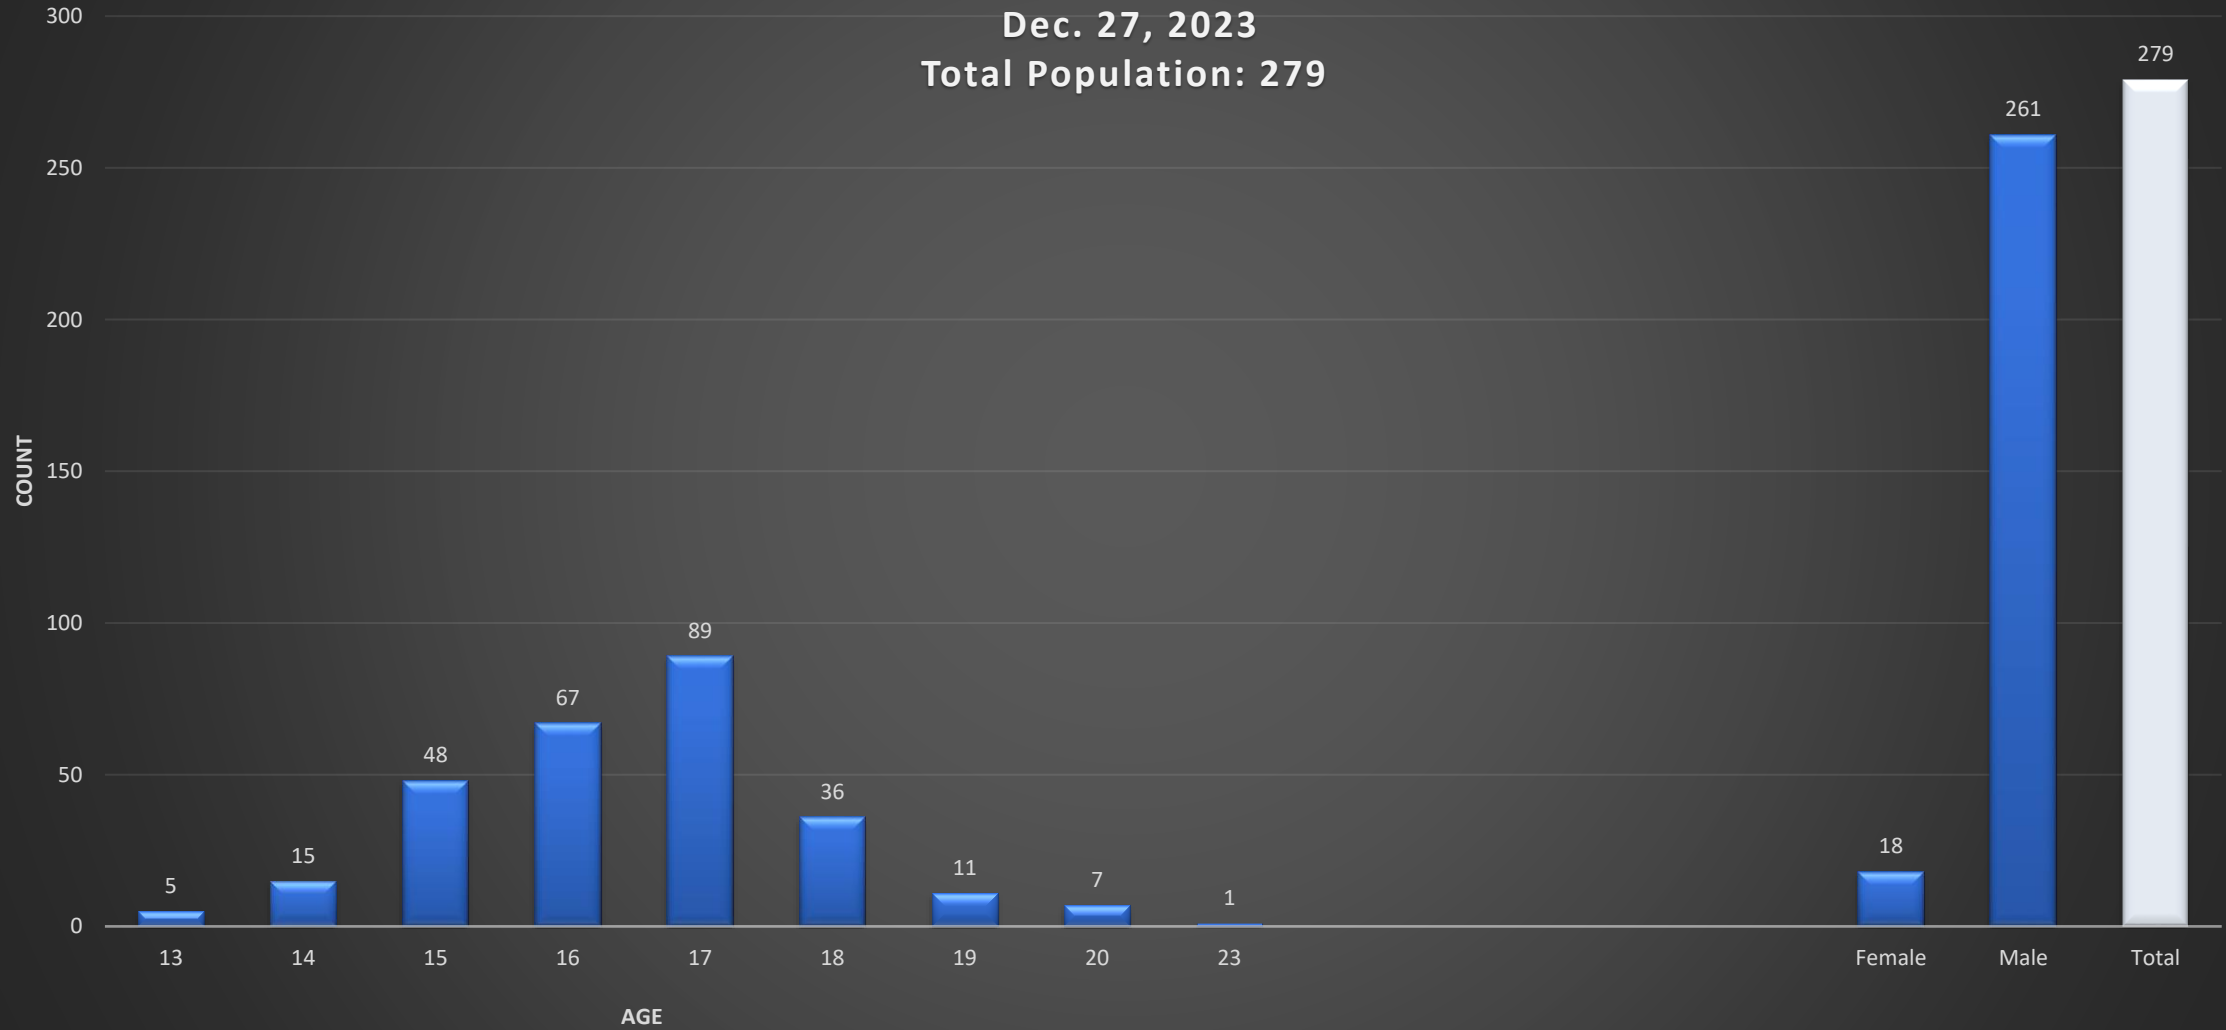

# County of Los Angeles Probation Department Los Padrinos Juvenile Hall Ethnicity and Case Status Population Statistics Dec. 27, 2023: 279

County of Los Angeles Probation Department  
Los Padrinos Juvenile Hall Age and Gender Population Statistics  
Dec. 27, 2023  
Total Population: 279

# County of Los Angeles Probation Department Detention Gender Population Statistics

Dec. 27, 2023

Total Population: 506

\*we have chosen to conceal the location of the transgender youth for their protection

## County of Los Angeles Probation Department Detention Population Ethnicity Statistics Dec. 27, 2023 Total Population: 506

■ Black   
 ■ Hispanic   
 ■ Other   
 ■ White

## Ethnicity Population Statistics

Dec. 27, 2023

Total Population: 75