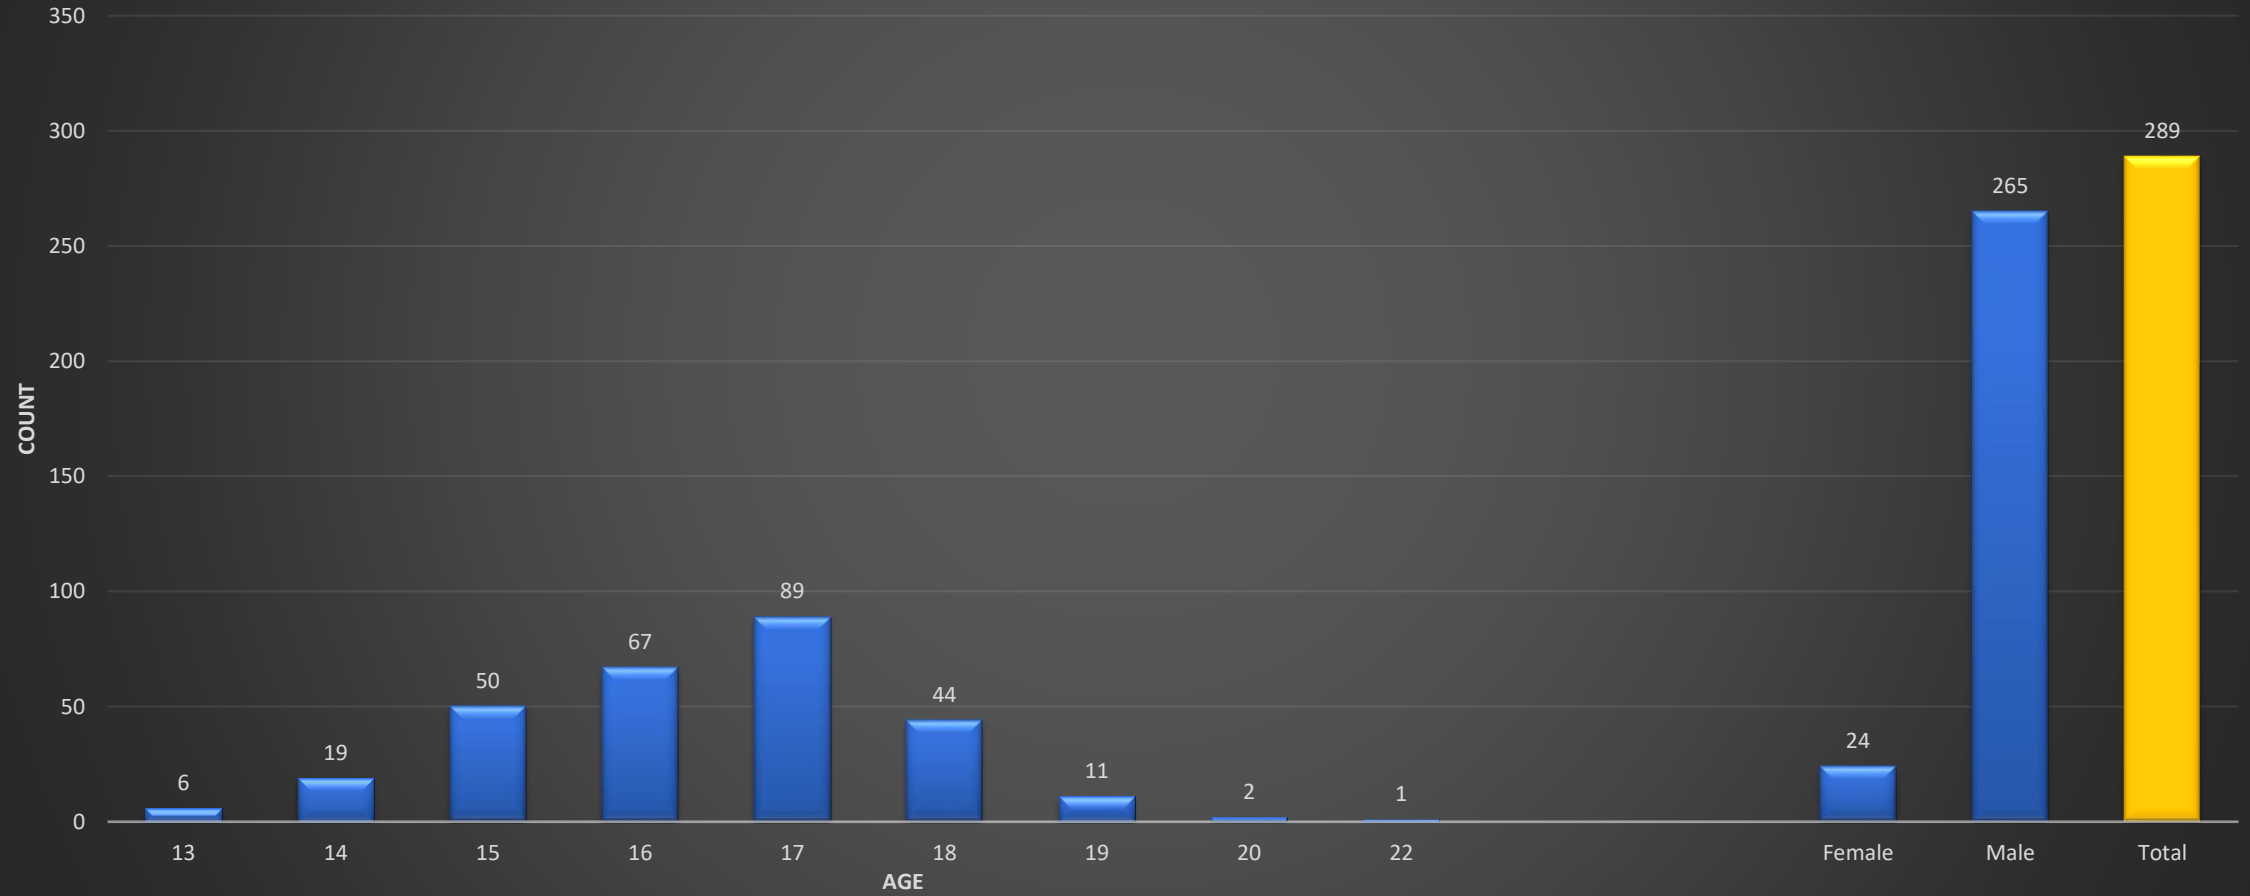

PROBATION
OVERSIGHT
COMMISSION
OF LOS ANGELES COUNTY

Map of Facility Populations

Gender ● Female ● Male

Probation Juvenile Hall Facility Populations September 27, 2023 Los Angeles County Total - 502

County of Los Angeles Probation Department Los Padrinos Juvenile Hall
Case Status and Ethnicity Population Statistics
September 27, 2023 Total: 289

Status

Ethnicity

County of Los Angeles Probation Department Los Padrinos Juvenile Hall
Age and Gender Population Statistics
September 27, 2023
Total Population: 289

**County of Los Angeles Probation Department
Detention Gender Population Statistics
September 27, 2023
Total Population: 502**

■ Female
 ■ Male
 ■ Transgender
 ■ Total

**County of Los Angeles Probation Department
 Detention Population Ethnicity Statistics
 September 27, 2023
 Total Population: 502**

■ Black
 ■ Hispanic
 ■ Other
 ■ White

County of Los Angeles Probation Department
Secure Youth Treatment Facility
Ethnicity Population Statistics
September 27, 2023
Total Population: 71

■ Black
 ■ Hispanic
 ■ Other
 ■ White

**County of Los Angeles Probation Department
Secure Youth Treatment Facility Age Statistics
September 27, 2023 Total Population: 71**