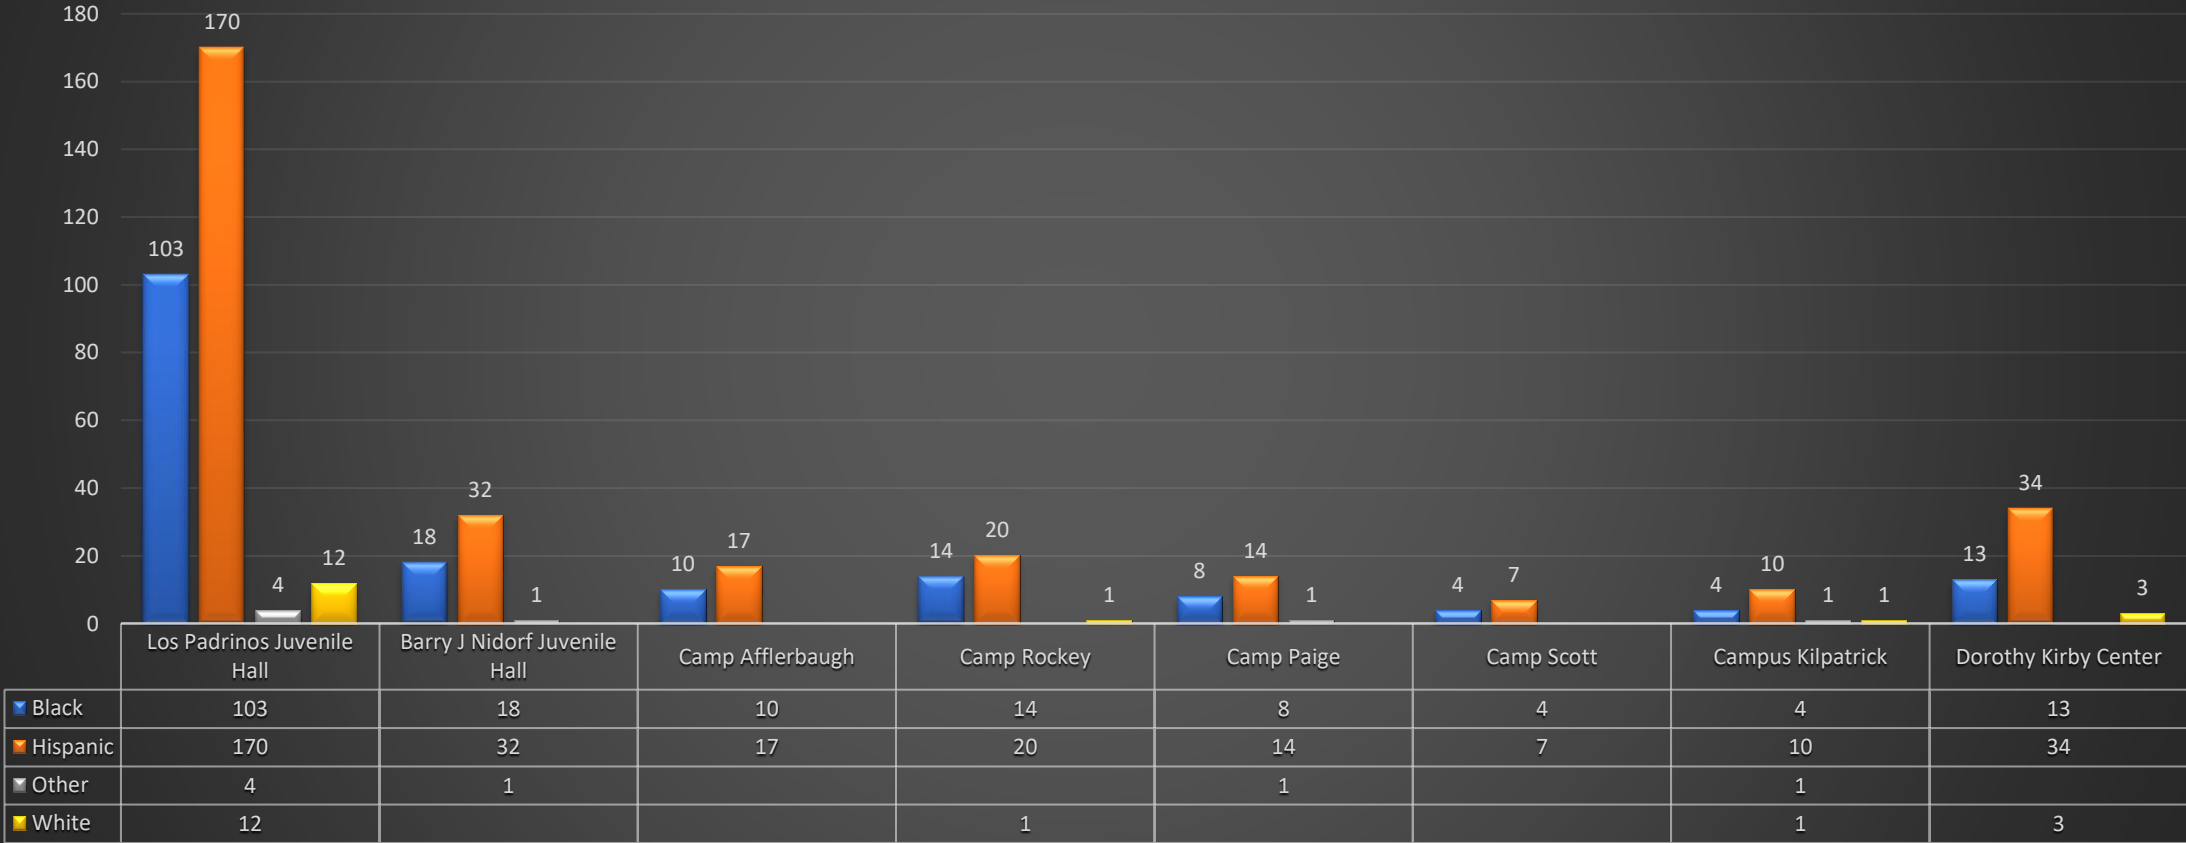

PROBATION
OVERSIGHT
COMMISSION
OF LOS ANGELES COUNTY

Map of Facility Populations

Gender ● Female ● Male

Probation Juvenile Hall Facility Populations September 27, 2023 Los Angeles County Total - 502

County of Los Angeles Probation Department Los Padrinos Juvenile Hall
Case Status and Ethnicity Population Statistics
September 27, 2023 Total: 289

Status

Ethnicity

County of Los Angeles Probation Department Los Padrinos Juvenile Hall
Age and Gender Population Statistics
September 27, 2023
Total Population: 289

**County of Los Angeles Probation Department
Detention Gender Population Statistics
September 27, 2023
Total Population: 502**

■ Female
 ■ Male
 ■ Transgender
 ■ Total

**County of Los Angeles Probation Department
 Detention Population Ethnicity Statistics
 September 27, 2023
 Total Population: 502**

■ Black
 ■ Hispanic
 ■ Other
 ■ White

County of Los Angeles Probation Department
Secure Youth Treatment Facility
Ethnicity Population Statistics
September 27, 2023
Total Population: 71

■ Black
 ■ Hispanic
 ■ Other
 ■ White

**County of Los Angeles Probation Department
Secure Youth Treatment Facility Age Statistics
September 27, 2023 Total Population: 71**