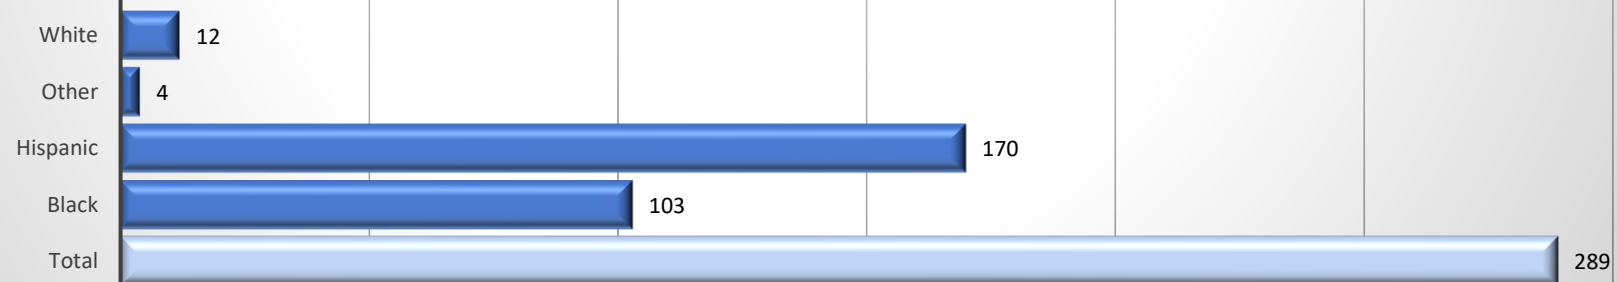

PROBATION
OVERSIGHT
COMMISSION
OF LOS ANGELES COUNTY

Map of Facility Populations

Gender ● Female ● Male

Probation Juvenile Hall Facility Populations September 27, 2023 Los Angeles County Total - 502

County of Los Angeles Probation Department Los Padrinos Juvenile Hall
Case Status and Ethnicity Population Statistics
September 27, 2023 Total: 289

Status

Ethnicity

County of Los Angeles Probation Department Los Padrinos Juvenile Hall
Age and Gender Population Statistics
September 27, 2023
Total Population: 289

**County of Los Angeles Probation Department
Detention Gender Population Statistics
September 27, 2023
Total Population: 502**