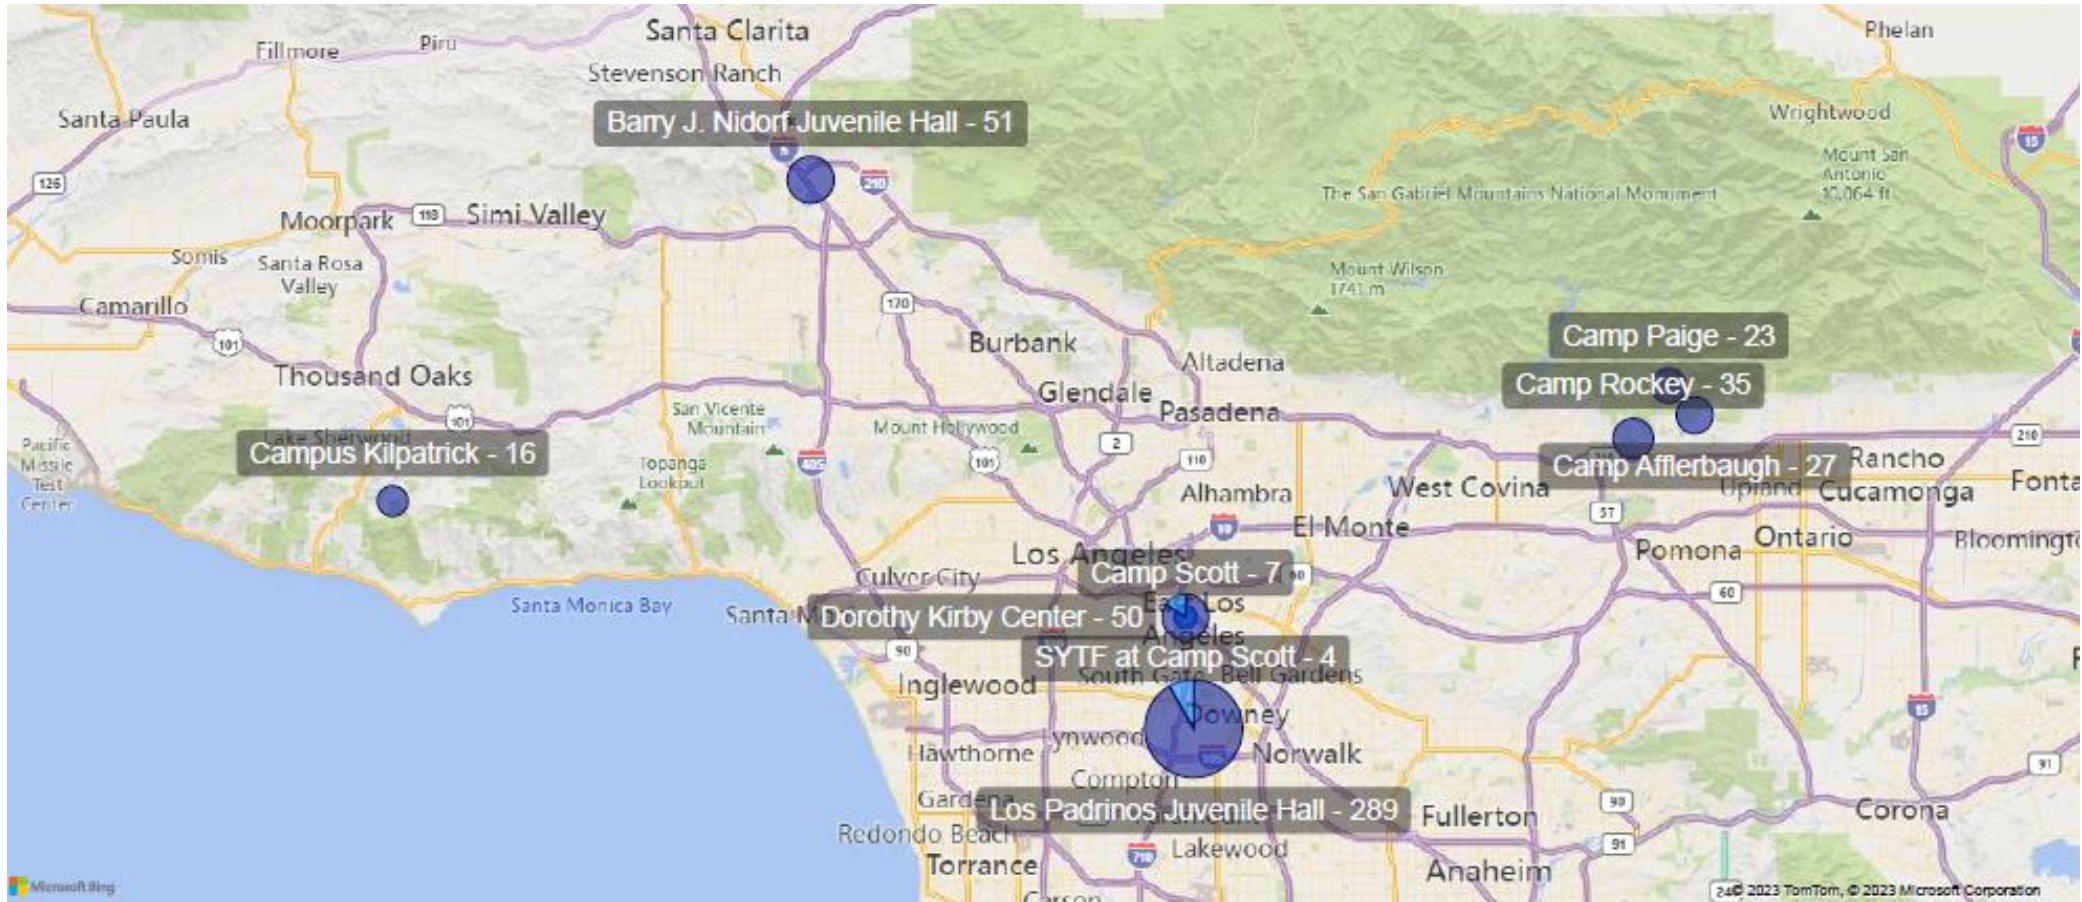

PROBATION
OVERSIGHT
COMMISSION
OF LOS ANGELES COUNTY

Map of Facility Populations

Gender ● Female ● Male

Probation Juvenile Hall Facility Populations September 27, 2023 Los Angeles County Total - 502

County of Los Angeles Probation Department Los Padrinos Juvenile Hall
Case Status and Ethnicity Population Statistics
September 27, 2023 Total: 289

Status

Ethnicity

County of Los Angeles Probation Department Los Padrinos Juvenile Hall
Age and Gender Population Statistics
September 27, 2023
Total Population: 289

**County of Los Angeles Probation Department
Detention Gender Population Statistics
September 27, 2023
Total Population: 502**

■ Female
 ■ Male
 ■ Transgender
 ■ Total

**County of Los Angeles Probation Department
 Detention Population Ethnicity Statistics
 September 27, 2023
 Total Population: 502**

■ Black
 ■ Hispanic
 ■ Other
 ■ White

	16	17	18	19	20	21	22
Barry J Nidorf	2	7	18	15	3	5	1
Camp Scott		1	1		1	1	
Campus Kilpatrick		2	3	3	5	3	
Total	2	10	22	18	9	9	1

■ Barry J Nidorf
 ■ Camp Scott
 ■ Campus Kilpatrick
 ■ Total

County of Los Angeles Probation Department
Residential Treatment Services Bureau
Age Distribution Population Statistics
September 27, 2023
Total Population: 142