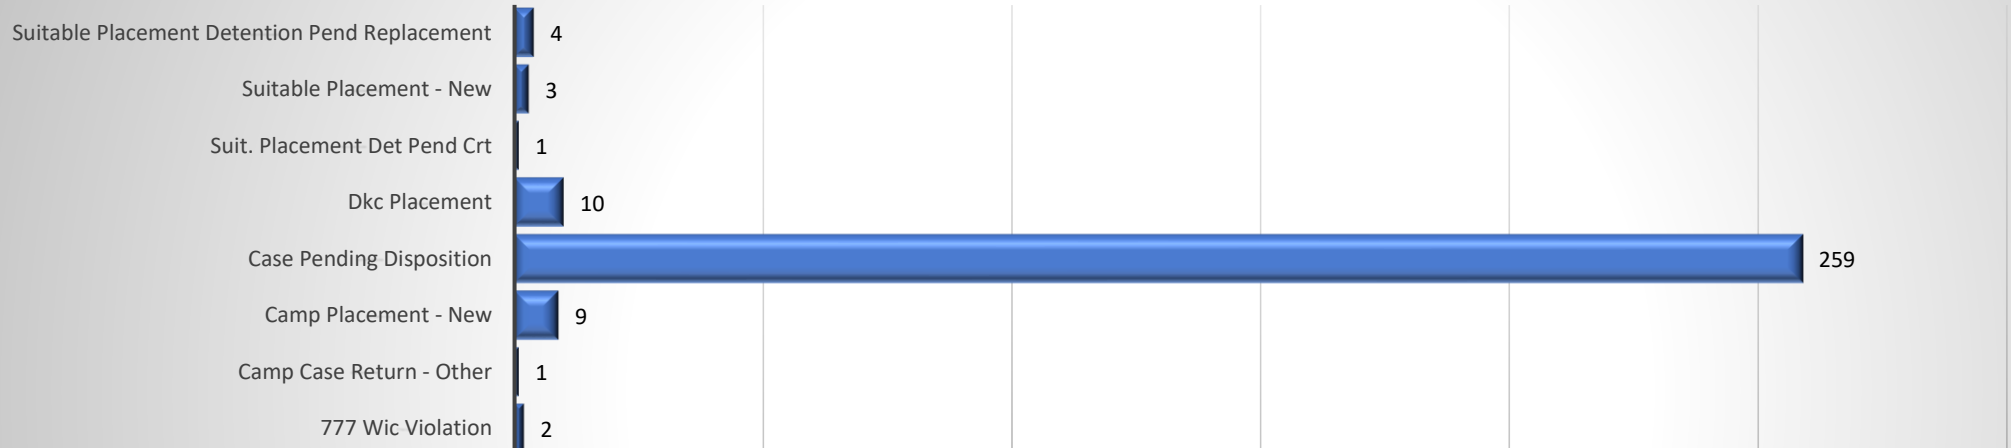

PROBATION
OVERSIGHT
COMMISSION
OF LOS ANGELES COUNTY

Map of Facility Populations

Gender ● Female ● Male

Probation Juvenile Hall Facility Populations September 27, 2023 Los Angeles County Total - 502

County of Los Angeles Probation Department Los Padrinos Juvenile Hall
Case Status and Ethnicity Population Statistics
September 27, 2023 Total: 289

Status

Ethnicity

County of Los Angeles Probation Department Los Padrinos Juvenile Hall
Age and Gender Population Statistics
September 27, 2023
Total Population: 289

**County of Los Angeles Probation Department
Detention Gender Population Statistics
September 27, 2023
Total Population: 502**