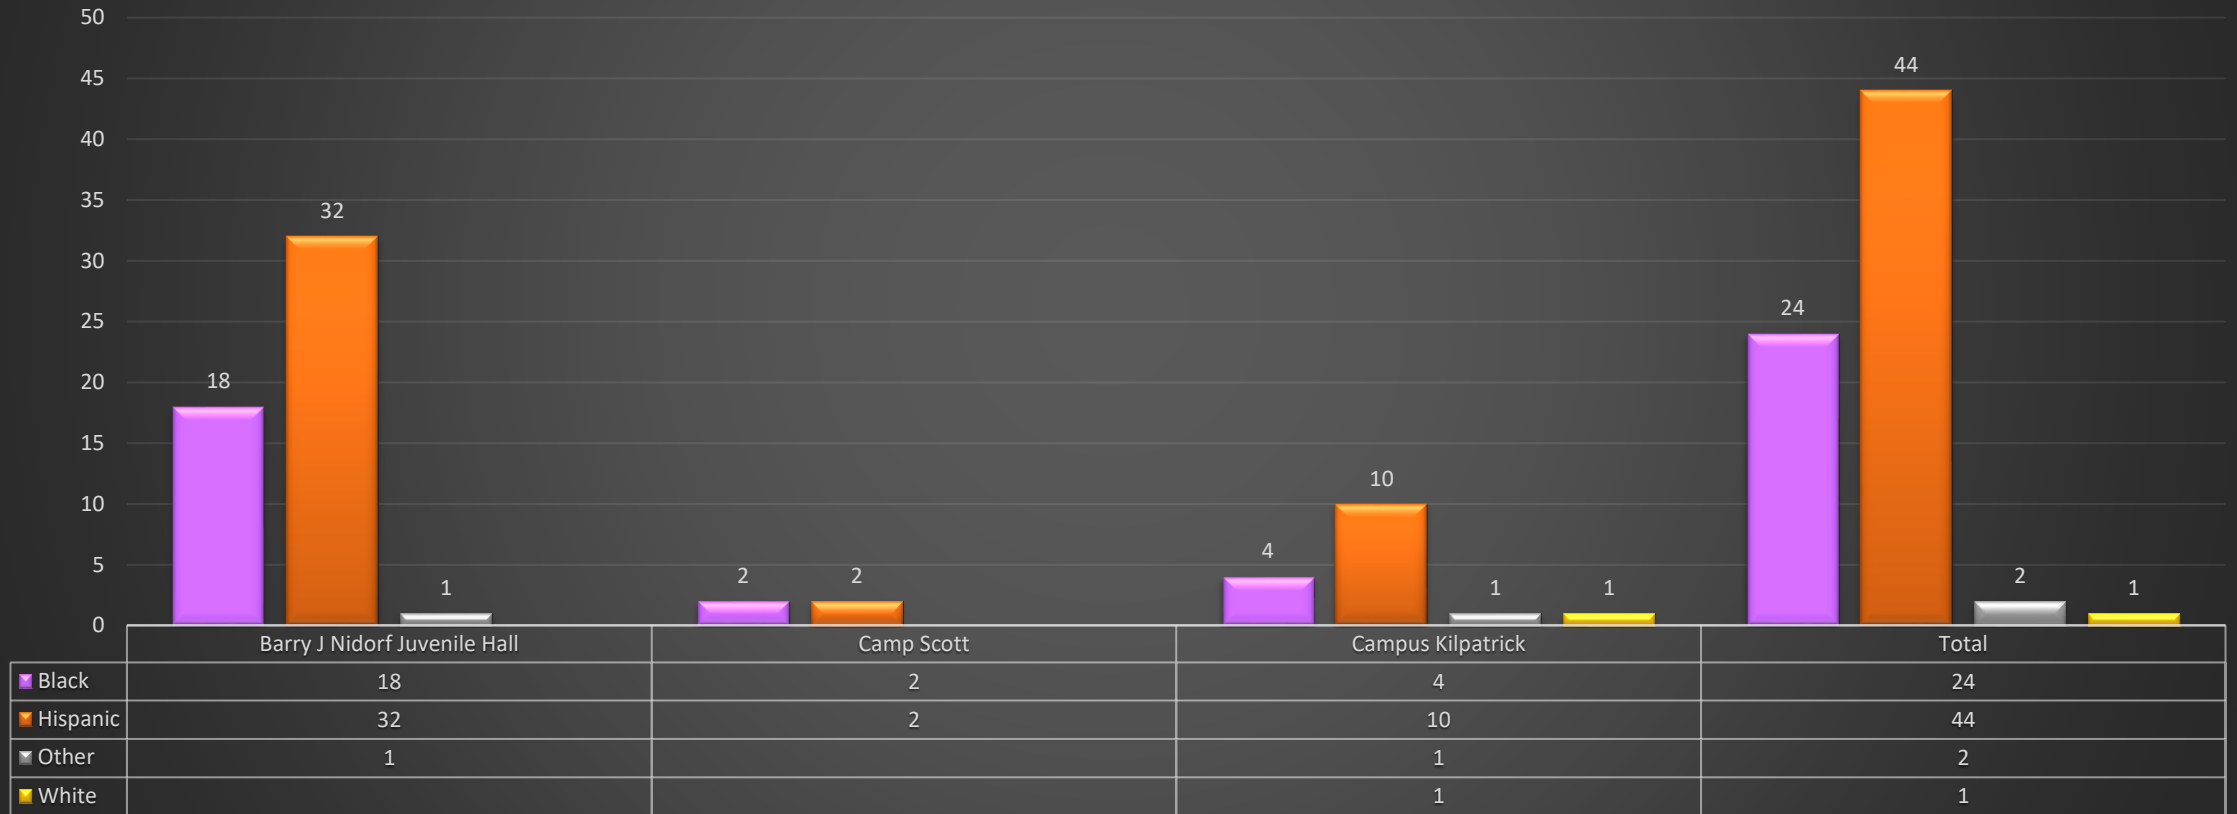

Status

Ethnicity

County of Los Angeles Probation Department Los Padrinos Juvenile Hall
Age and Gender Population Statistics
September 27, 2023
Total Population: 289

**County of Los Angeles Probation Department
Detention Gender Population Statistics
September 27, 2023
Total Population: 502**

	Barry J Nidorf Juvenile Hall	Los Pardinios Juvenile Hall	Camp Afflerbaugh	Camp Rockey	Camp Paige	Camp Scott	Campus Kilpatrick	Dorothy Kirby Center	Total
Female		24				10		8	42
Male	51	265	27	35	23		16	42	459
Transgender									1
Total									502

■ Female
 ■ Male
 ■ Transgender
 ■ Total

**County of Los Angeles Probation Department
 Detention Population Ethnicity Statistics
 September 27, 2023
 Total Population: 502**

■ Black
 ■ Hispanic
 ■ Other
 ■ White

County of Los Angeles Probation Department
Secure Youth Treatment Facility
Ethnicity Population Statistics
September 27, 2023
Total Population: 71

■ Black
 ■ Hispanic
 ■ Other
 ■ White

**County of Los Angeles Probation Department
Secure Youth Treatment Facility Age Statistics
September 27, 2023 Total Population: 71**