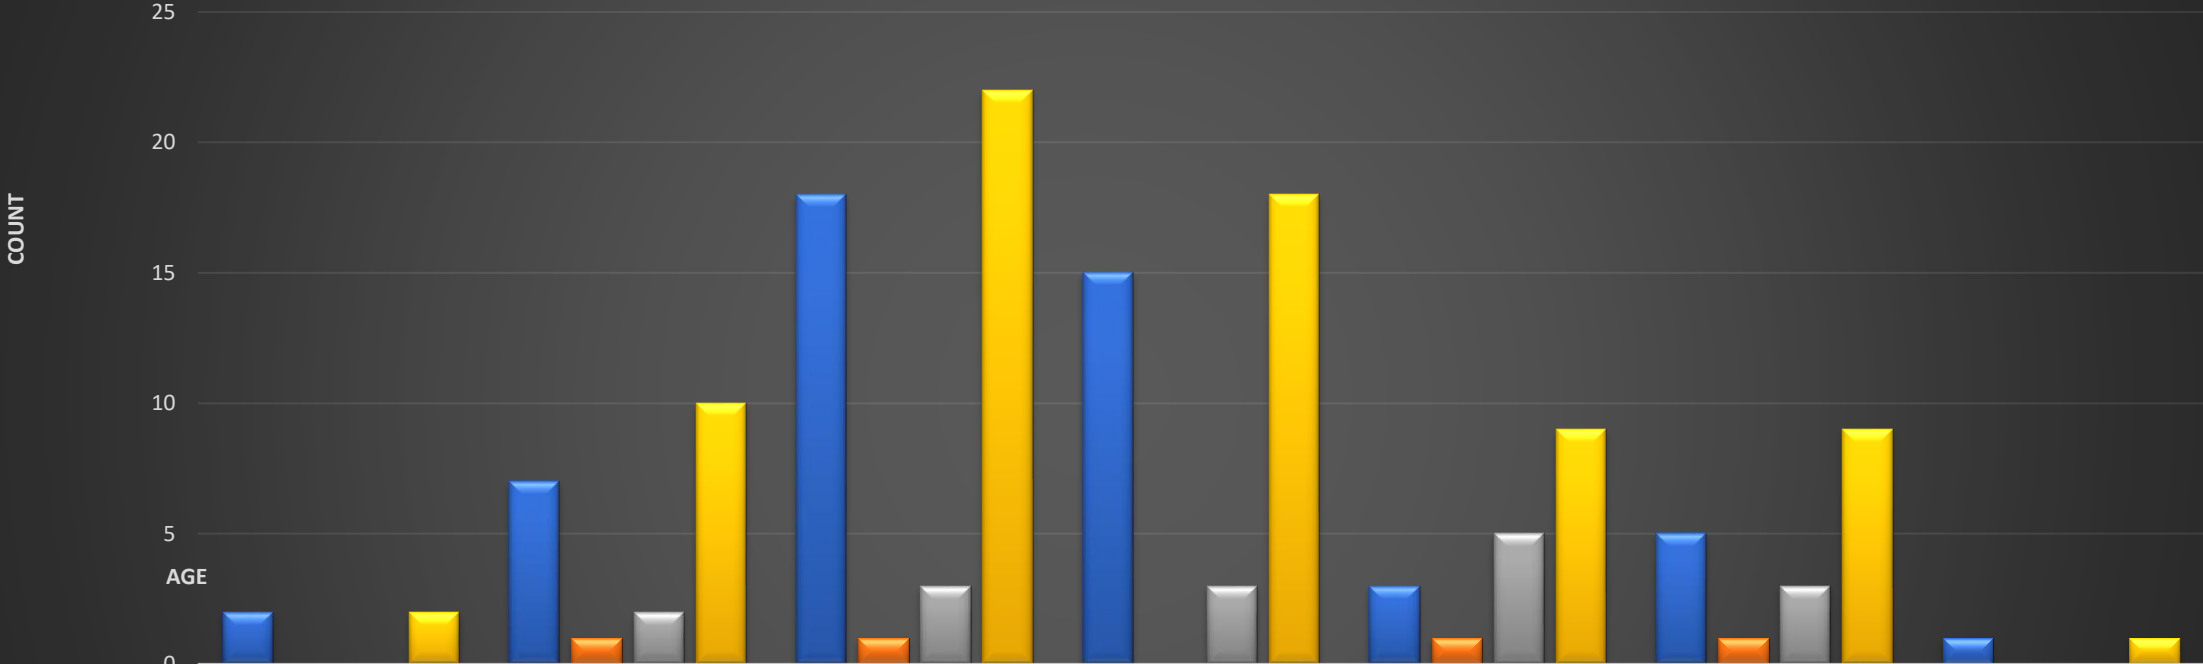

■ Female
 ■ Male
 ■ Transgender
 ■ Total

**County of Los Angeles Probation Department
 Detention Population Ethnicity Statistics
 September 27, 2023
 Total Population: 502**

■ Black
 ■ Hispanic
 ■ Other
 ■ White

County of Los Angeles Probation Department
Secure Youth Treatment Facility
Ethnicity Population Statistics
September 27, 2023
Total Population: 71

■ Black
 ■ Hispanic
 ■ Other
 ■ White

**County of Los Angeles Probation Department
Secure Youth Treatment Facility Age Statistics
September 27, 2023 Total Population: 71**