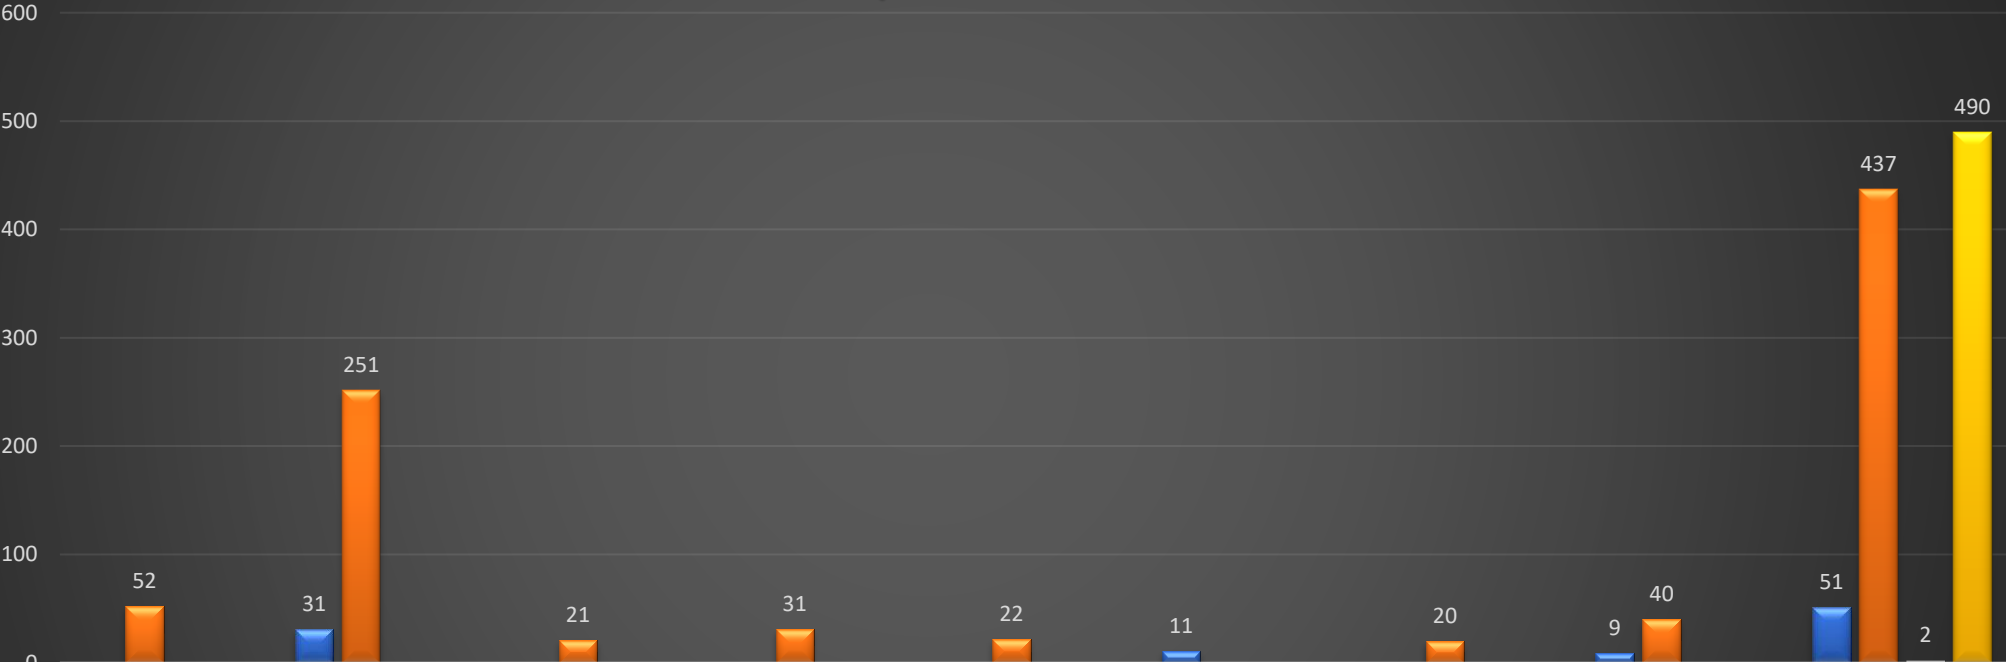

County of Los Angeles Probation Department Los Padrinos Juvenile Hall
Case Status and Ethnicity Population Statistics
August 30, 2023 Total: 283

Status

Ethnicity

County of Los Angeles Probation Department Los Padrinos Juvenile Hall
Age and Gender Population Statistics
August 30, 2023
Total Population: 283

**County of Los Angeles Probation Department
Detention Gender Population Statistics
August 30, 2023
Total Population: 490**

	Barry J Nidorf Juvenile Hall	Los Pardinios Juvenile Hall	Camp Afflerbaugh	Camp Rockey	Camp Paige	Camp Scott	Campus Kilpatrick	Dorothy Kirby Center	Total
Female		31				11		9	51
Male	52	251	21	31	22		20	40	437
Transgender								2	2
Total									490

■ Female
 ■ Male
 ■ Transgender
 ■ Total

**County of Los Angeles Probation Department
 Detention Population Ethnicity Statistics
 August 30, 2023
 Total Population: 490**

	Los Padrinos Juvenile Hall	Barry J Nidorf Juvenile Hall	Camp Afflerbaugh	Camp Rocky	Camp Paige	Camp Scott	Campus Kilpatrick	Dorothy Kirby Center
Black	103	19	7	9	8	5	5	16
Hispanic	167	32	14	21	13	7	13	31
Other	2	1			1		1	
White	11			1			1	2

■ Black
 ■ Hispanic
 ■ Other
 ■ White

County of Los Angeles Probation Department
Secure Youth Treatment Facility
Ethnicity Population Statistics
August 30, 2023
Total Population: 73

■ Black
 ■ Hispanic
 ■ Other
 ■ White