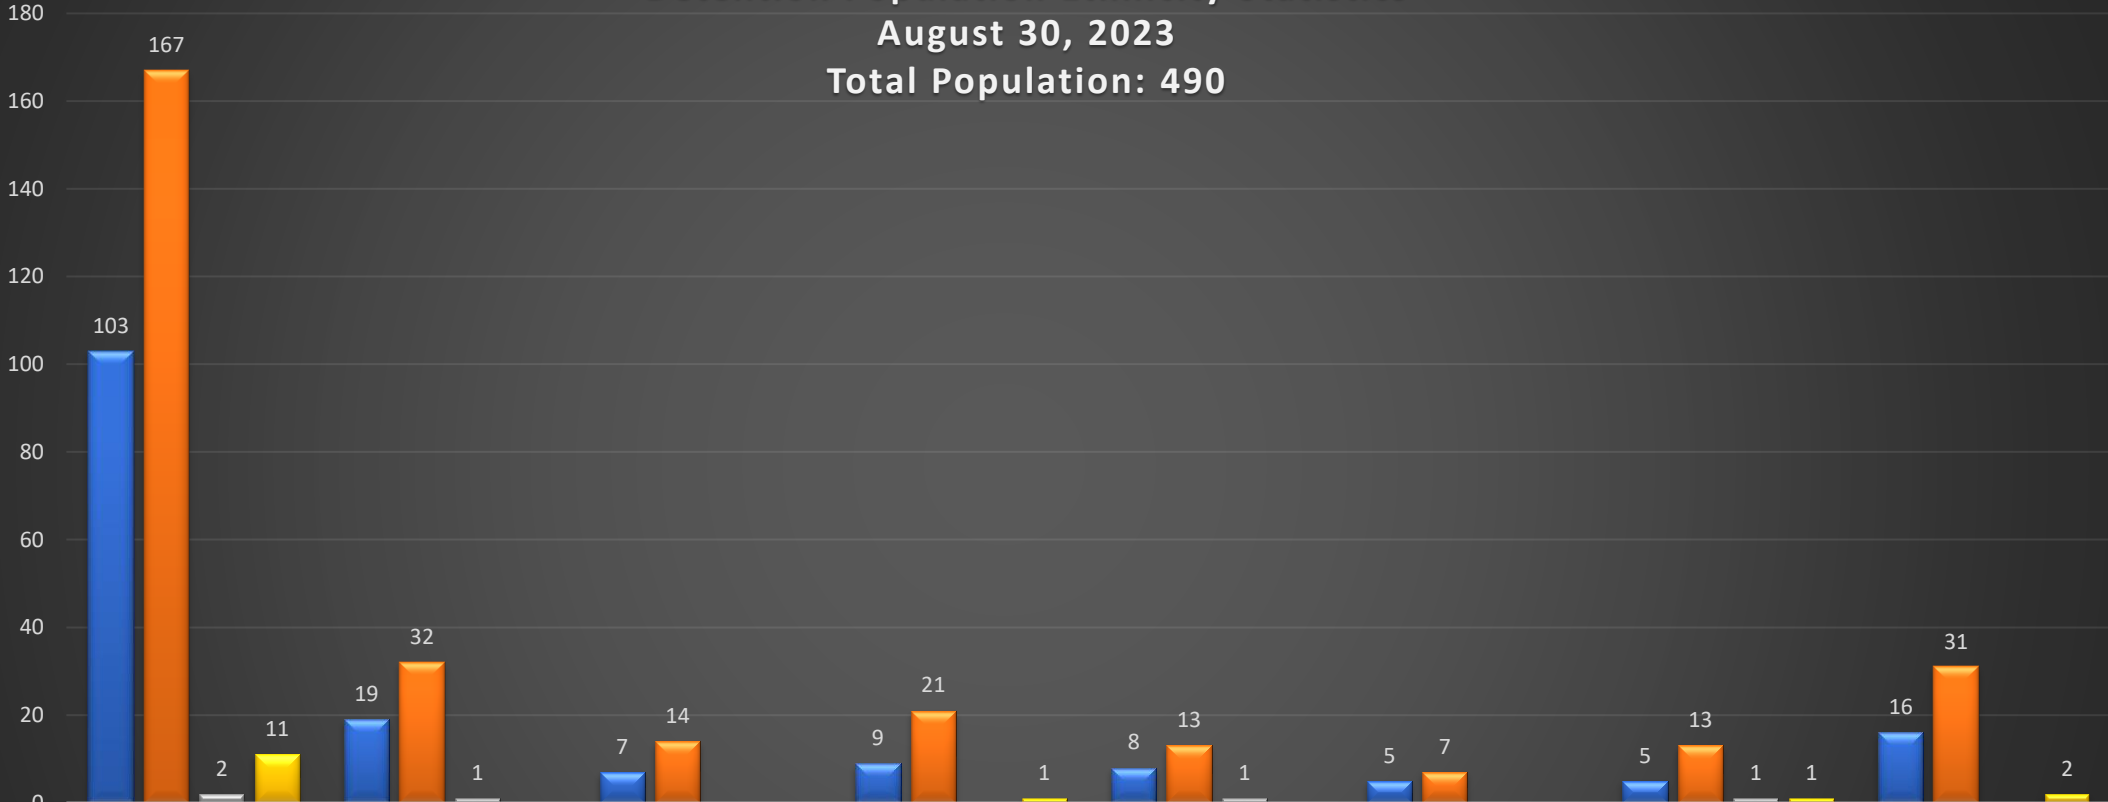

County of Los Angeles Probation Department Los Padrinos Juvenile Hall
Case Status and Ethnicity Population Statistics
August 30, 2023 Total: 283

Status

Ethnicity

County of Los Angeles Probation Department Los Padrinos Juvenile Hall
Age and Gender Population Statistics
August 30, 2023
Total Population: 283

**County of Los Angeles Probation Department
Detention Gender Population Statistics
August 30, 2023
Total Population: 490**

	Barry J Nidorf Juvenile Hall	Los Pardinios Juvenile Hall	Camp Afflerbaugh	Camp Rockey	Camp Paige	Camp Scott	Campus Kilpatrick	Dorothy Kirby Center	Total
Female		31				11		9	51
Male	52	251	21	31	22		20	40	437
Transgender								2	2
Total									490

■ Female
 ■ Male
 ■ Transgender
 ■ Total

**County of Los Angeles Probation Department
 Detention Population Ethnicity Statistics
 August 30, 2023
 Total Population: 490**

	Los Padrinos Juvenile Hall	Barry J Nidorf Juvenile Hall	Camp Afflerbaugh	Camp Rocky	Camp Paige	Camp Scott	Campus Kilpatrick	Dorothy Kirby Center
Black	103	19	7	9	8	5	5	16
Hispanic	167	32	14	21	13	7	13	31
Other	2	1			1		1	
White	11			1			1	2

■ Black
 ■ Hispanic
 ■ Other
 ■ White

County of Los Angeles Probation Department
Secure Youth Treatment Facility
Ethnicity Population Statistics
August 30, 2023
Total Population: 73

■ Black
 ■ Hispanic
 ■ Other
 ■ White