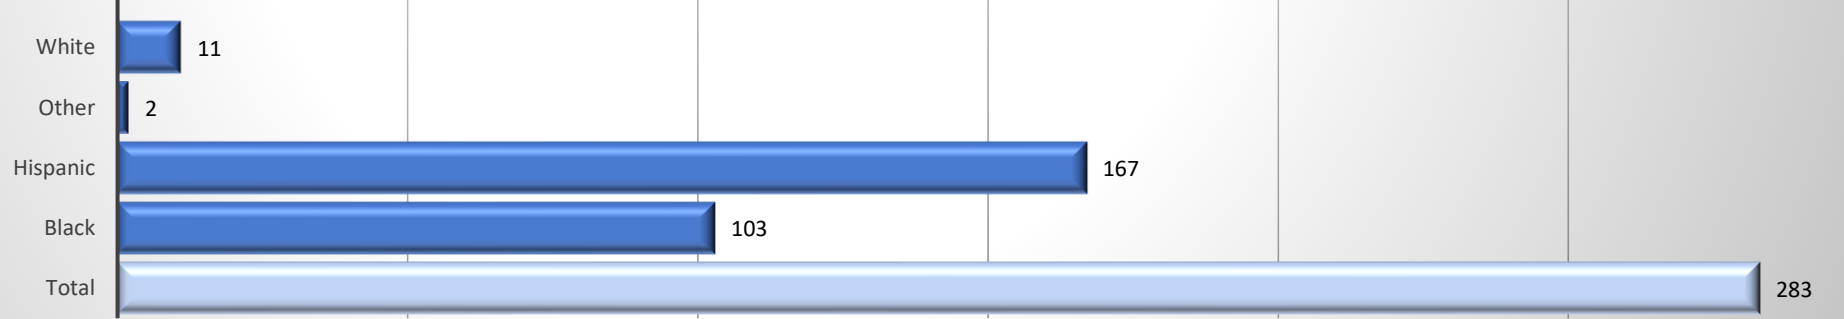

County of Los Angeles Probation Department Los Padrinos Juvenile Hall
Case Status and Ethnicity Population Statistics
August 30, 2023 Total: 283

Status

Ethnicity

County of Los Angeles Probation Department Los Padrinos Juvenile Hall
Age and Gender Population Statistics
August 30, 2023
Total Population: 283

**County of Los Angeles Probation Department
Detention Gender Population Statistics
August 30, 2023
Total Population: 490**

	Barry J Nidorf Juvenile Hall	Los Pardinios Juvenile Hall	Camp Afflerbaugh	Camp Rockey	Camp Paige	Camp Scott	Campus Kilpatrick	Dorothy Kirby Center	Total
Female		31				11		9	51
Male	52	251	21	31	22		20	40	437
Transgender								2	2
Total									490

■ Female
 ■ Male
 ■ Transgender
 ■ Total

**County of Los Angeles Probation Department
 Detention Population Ethnicity Statistics
 August 30, 2023
 Total Population: 490**

	Los Padrinos Juvenile Hall	Barry J Nidorf Juvenile Hall	Camp Afflerbaugh	Camp Rocky	Camp Paige	Camp Scott	Campus Kilpatrick	Dorothy Kirby Center
Black	103	19	7	9	8	5	5	16
Hispanic	167	32	14	21	13	7	13	31
Other	2	1			1		1	
White	11			1			1	2