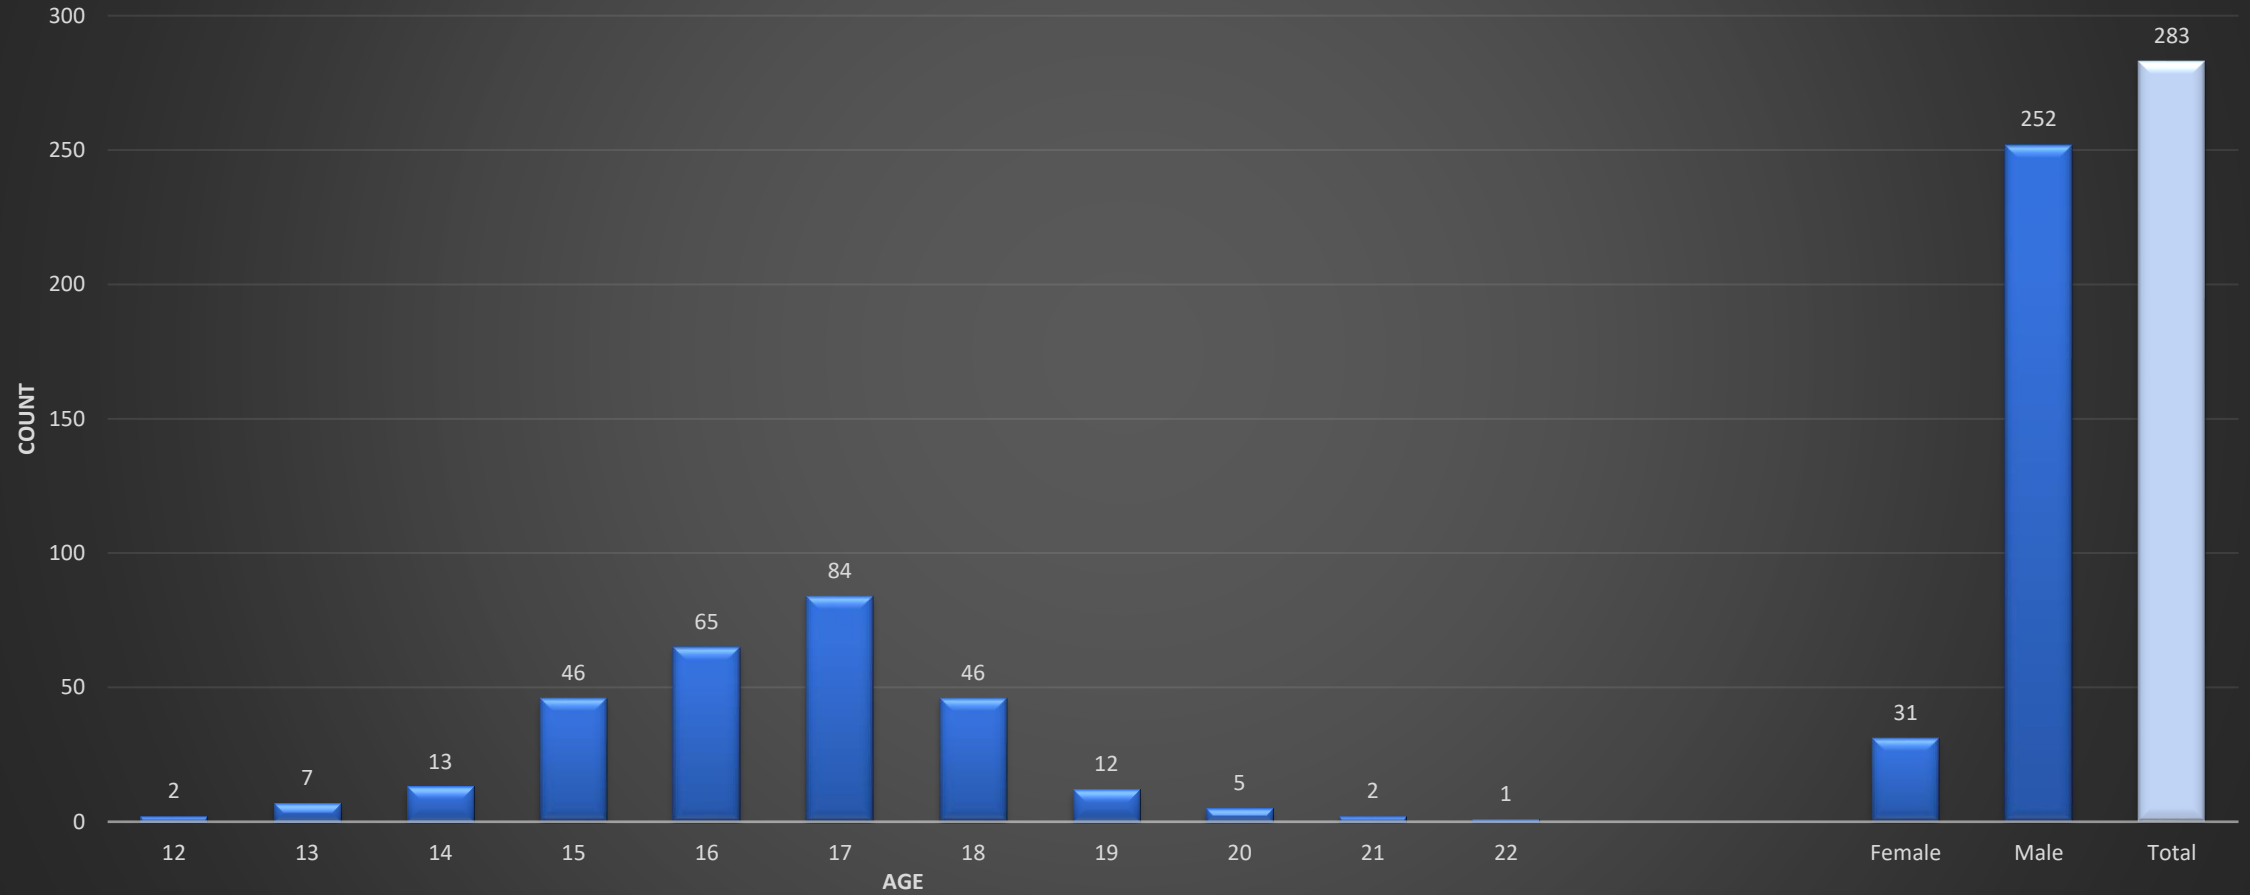

County of Los Angeles Probation Department Los Padrinos Juvenile Hall
Case Status and Ethnicity Population Statistics
August 30, 2023 Total: 283

Status

Ethnicity

County of Los Angeles Probation Department Los Padrinos Juvenile Hall
Age and Gender Population Statistics
August 30, 2023
Total Population: 283

**County of Los Angeles Probation Department
Detention Gender Population Statistics
August 30, 2023
Total Population: 490**

	Barry J Nidorf Juvenile Hall	Los Pardinios Juvenile Hall	Camp Afflerbaugh	Camp Rockey	Camp Paige	Camp Scott	Campus Kilpatrick	Dorothy Kirby Center	Total
Female		31				11		9	51
Male	52	251	21	31	22		20	40	437
Transgender								2	2
Total									490

■ Female
 ■ Male
 ■ Transgender
 ■ Total

**County of Los Angeles Probation Department
 Detention Population Ethnicity Statistics
 August 30, 2023
 Total Population: 490**

	Los Padrinos Juvenile Hall	Barry J Nidorf Juvenile Hall	Camp Afflerbaugh	Camp Rocky	Camp Paige	Camp Scott	Campus Kilpatrick	Dorothy Kirby Center
Black	103	19	7	9	8	5	5	16
Hispanic	167	32	14	21	13	7	13	31
Other	2	1			1		1	
White	11			1			1	2

■ Black
 ■ Hispanic
 ■ Other
 ■ White

County of Los Angeles Probation Department
Secure Youth Treatment Facility
Ethnicity Population Statistics
August 30, 2023
Total Population: 73

■ Black
 ■ Hispanic
 ■ Other
 ■ White