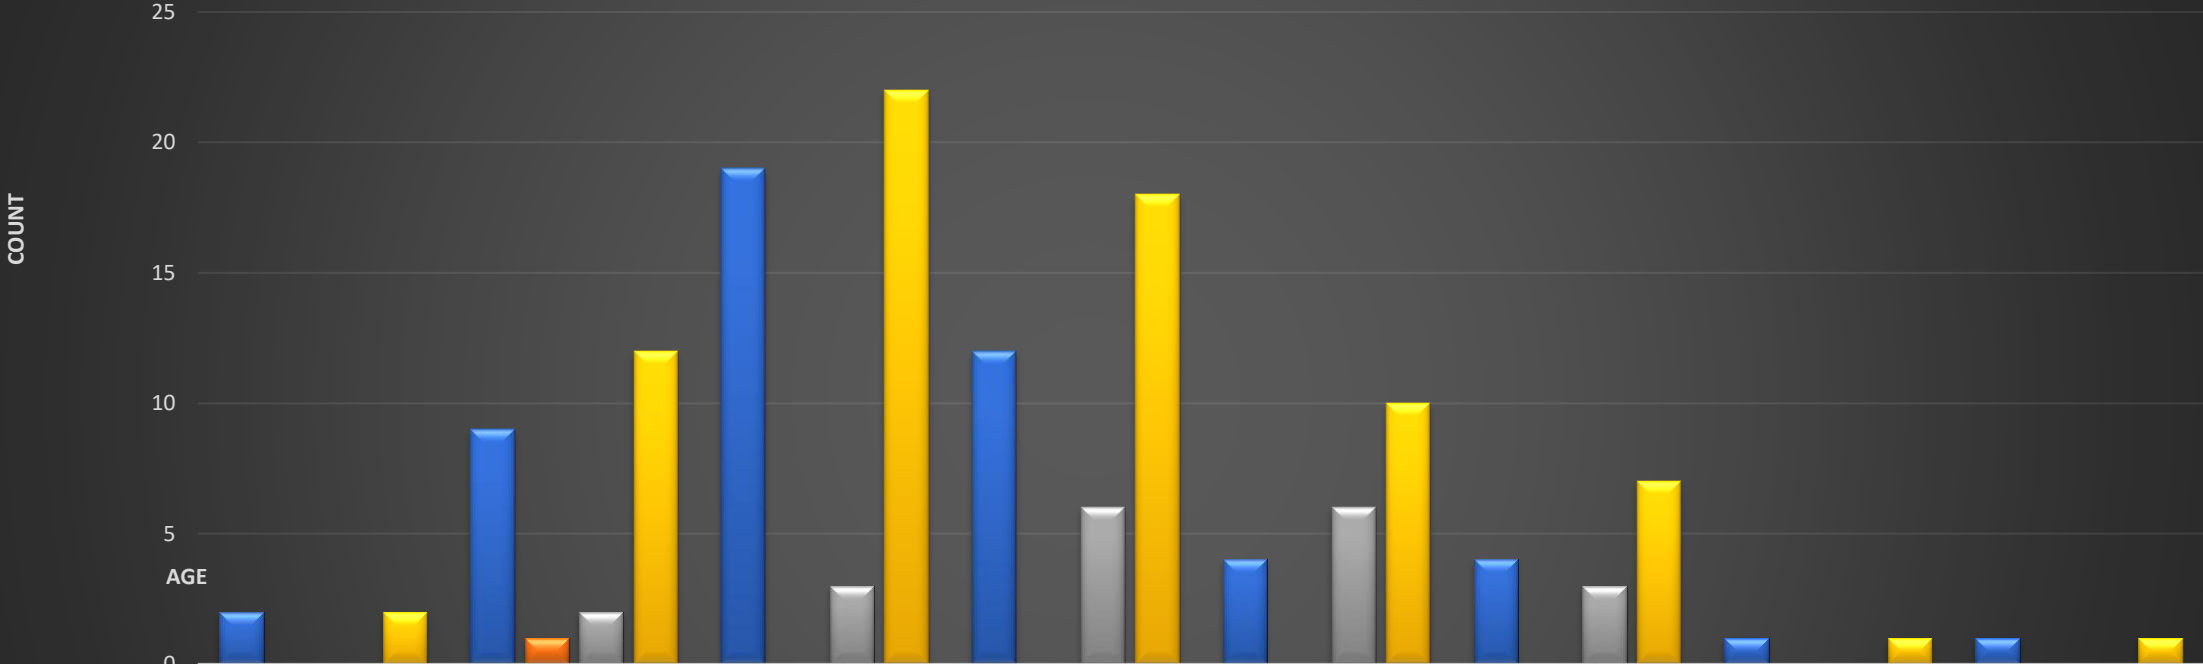

County of Los Angeles Probation Department Secure Youth Treatment Facility Age Statistics August 30, 2023 Total Population: 73

	16	17	18	19	20	21	22	23
Barry J Nidorf	2	9	19	12	4	4	1	1
Camp Scott		1						
Campus Kilpatrick		2	3	6	6	3		
Total	2	12	22	18	10	7	1	1

■ Barry J Nidorf
■ Camp Scott
■ Campus Kilpatrick
■ Total