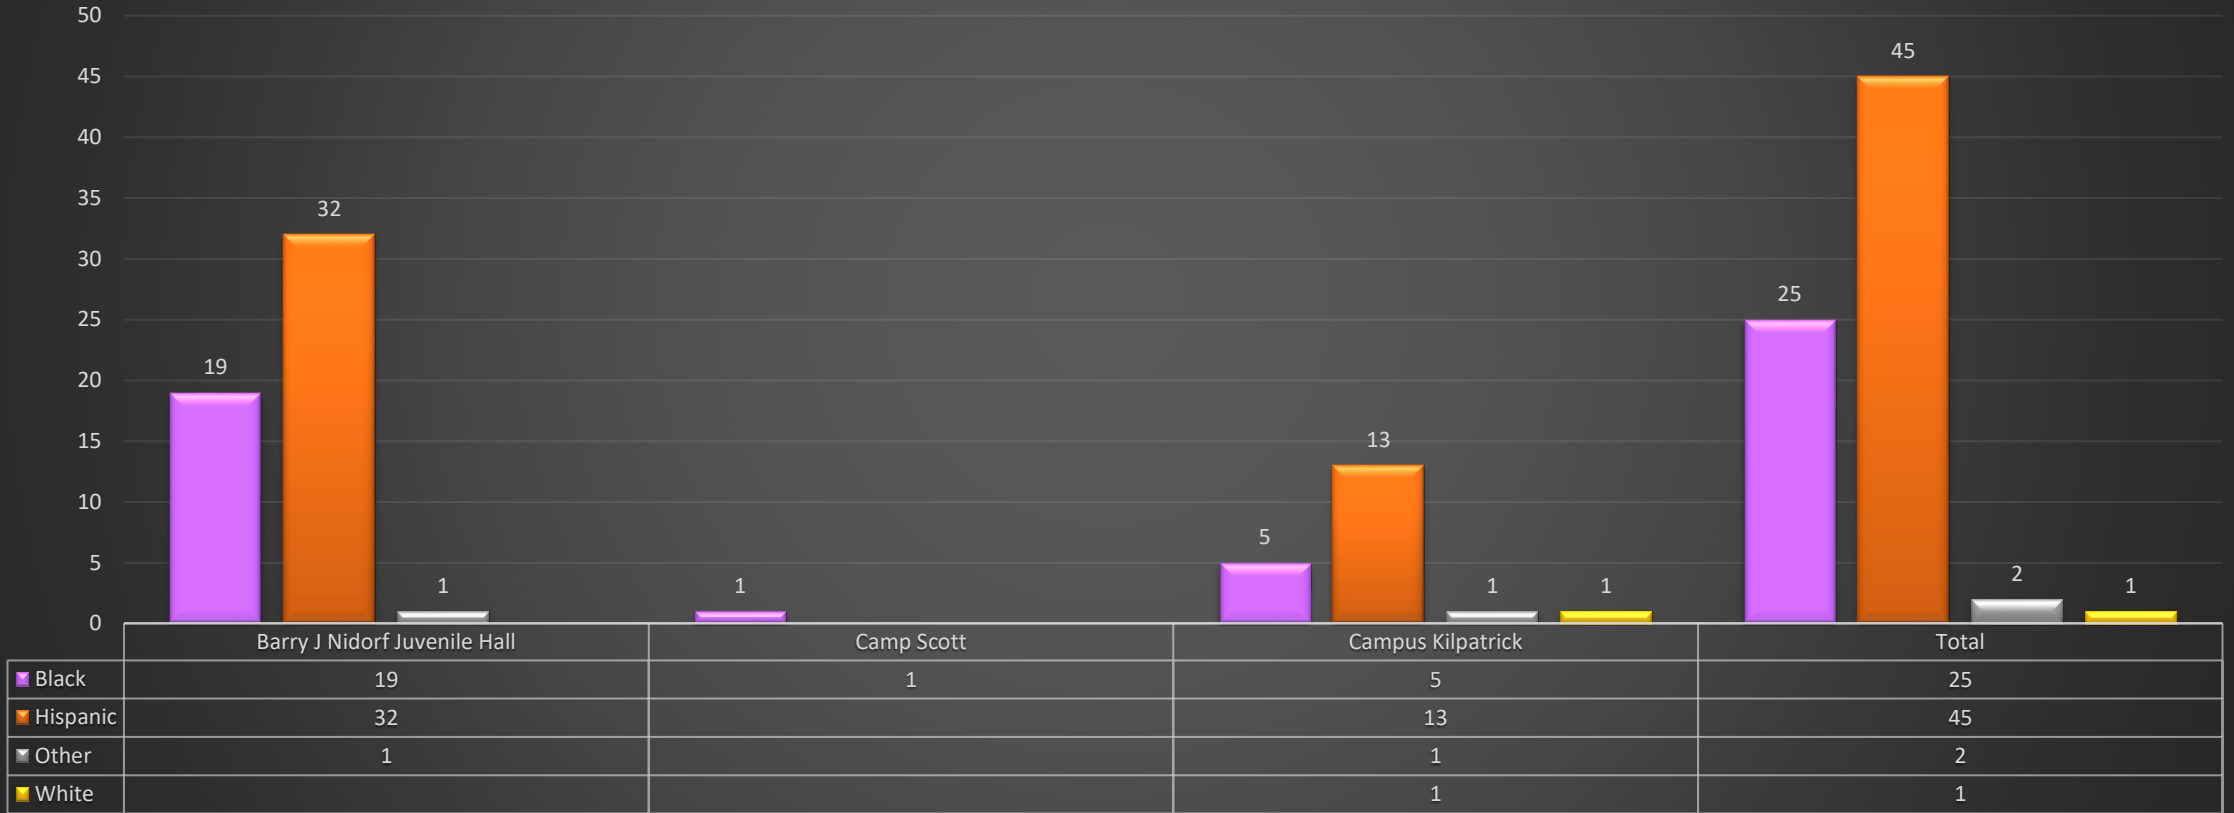

County of Los Angeles Probation Department Los Padrinos Juvenile Hall
Case Status and Ethnicity Population Statistics
August 30, 2023 Total: 283

Status

Ethnicity

County of Los Angeles Probation Department Los Padrinos Juvenile Hall
Age and Gender Population Statistics
August 30, 2023
Total Population: 283

**County of Los Angeles Probation Department
Detention Gender Population Statistics
August 30, 2023
Total Population: 490**

	Barry J Nidorf Juvenile Hall	Los Pardinios Juvenile Hall	Camp Afflerbaugh	Camp Rockey	Camp Paige	Camp Scott	Campus Kilpatrick	Dorothy Kirby Center	Total
Female		31				11		9	51
Male	52	251	21	31	22		20	40	437
Transgender								2	2
Total									490

■ Female
 ■ Male
 ■ Transgender
 ■ Total

**County of Los Angeles Probation Department
 Detention Population Ethnicity Statistics
 August 30, 2023
 Total Population: 490**

	Los Padrinos Juvenile Hall	Barry J Nidorf Juvenile Hall	Camp Afflerbaugh	Camp Rocky	Camp Paige	Camp Scott	Campus Kilpatrick	Dorothy Kirby Center
Black	103	19	7	9	8	5	5	16
Hispanic	167	32	14	21	13	7	13	31
Other	2	1			1		1	
White	11			1			1	2

■ Black
 ■ Hispanic
 ■ Other
 ■ White

County of Los Angeles Probation Department
Secure Youth Treatment Facility
Ethnicity Population Statistics
August 30, 2023
Total Population: 73

■ Black
 ■ Hispanic
 ■ Other
 ■ White