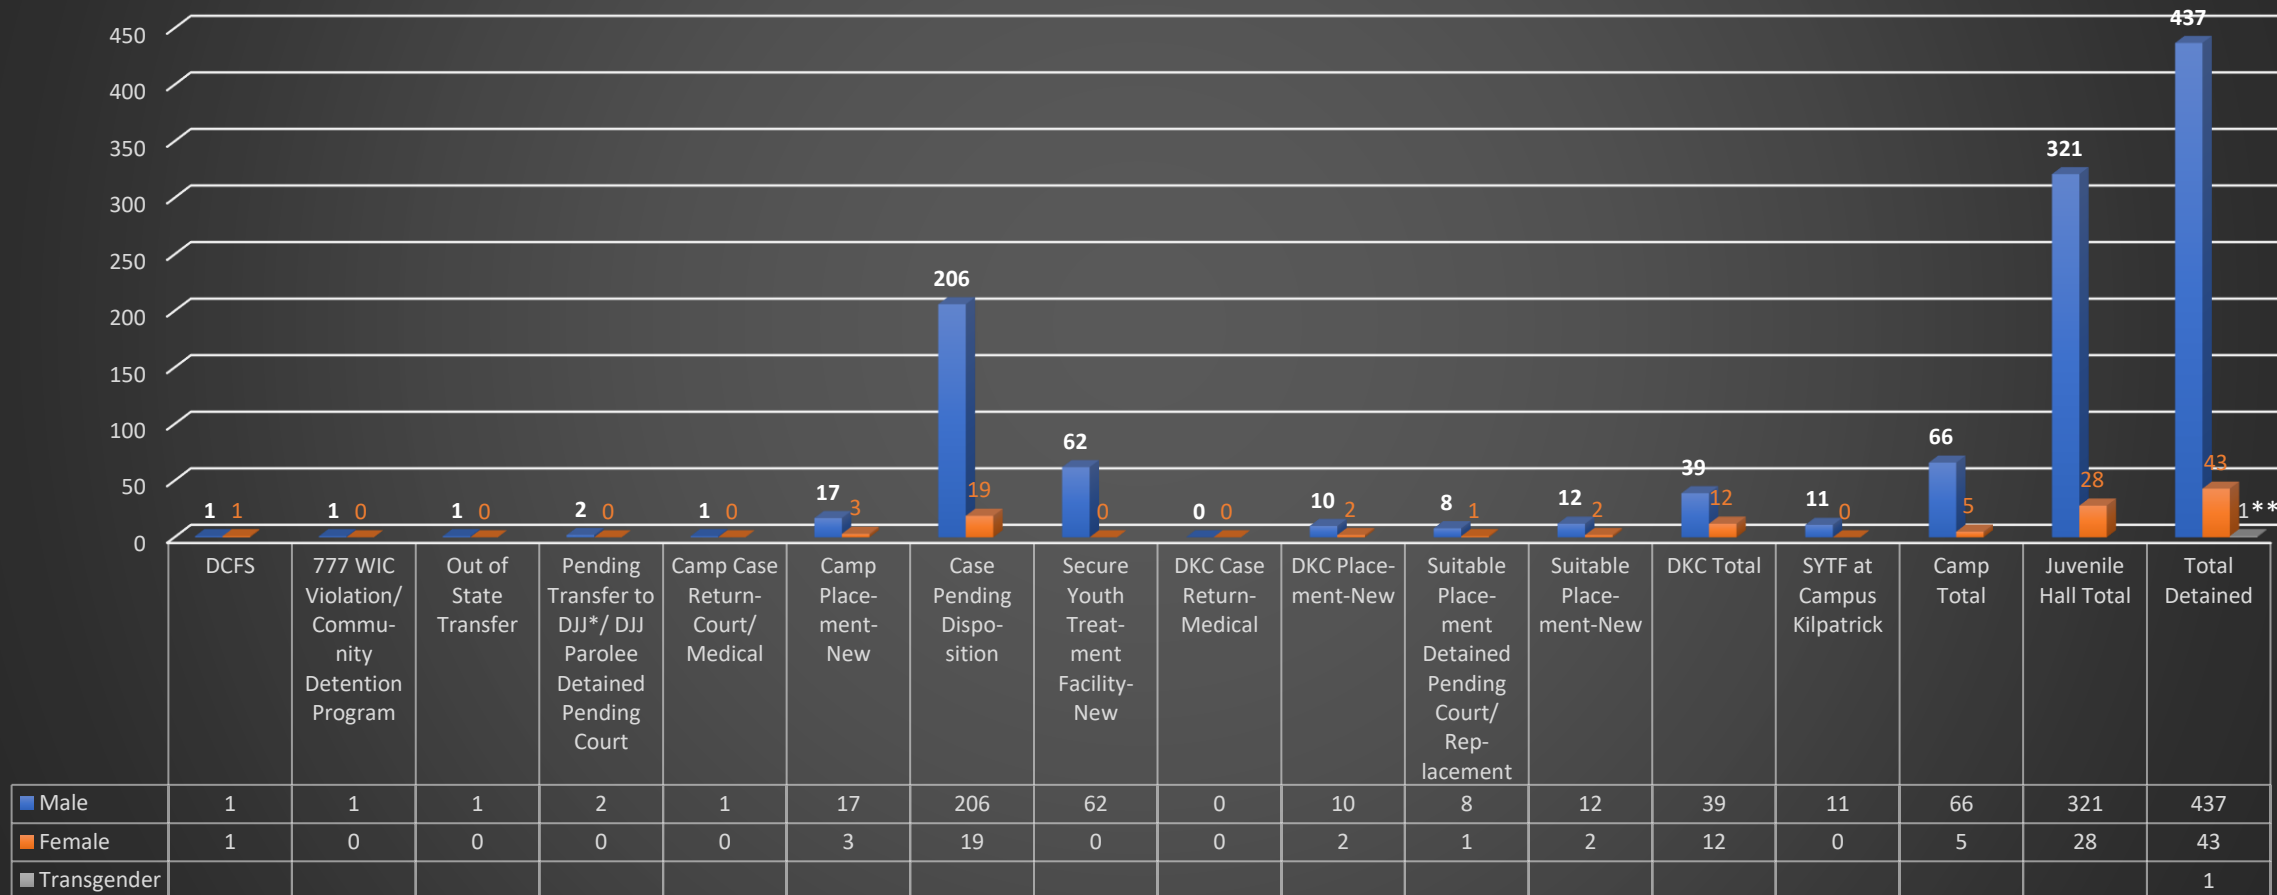

**County of Los Angeles Probation Department
Detention and Residential Treatment Services Bureaus
Population Statistics At-A-Glance
December 28, 2022
Total Population: 481**

* Also titled "DJJ New Juvenile" by Probation

**To protect youth privacy, identification is limited to "Total Detained Population"

**County of Los Angeles Probation Department
Detention and Residential Treatment Services Bureaus
Population Statistics
December 28, 2022
Total Population: 481**

* Also titled "DJJ New Juvenile" by Probation

**To protect youth privacy, identification is limited to "Total Detained"

County of Los Angeles Probation Department Central Juvenile Hall Population Statistics

December 28, 2022

Total Population: 164

Facility Rated Capacity: 800

County of Los Angeles Probation Department
Residential Treatment Services Bureau
Population Statistics
December 28, 2022
Total Population: 133