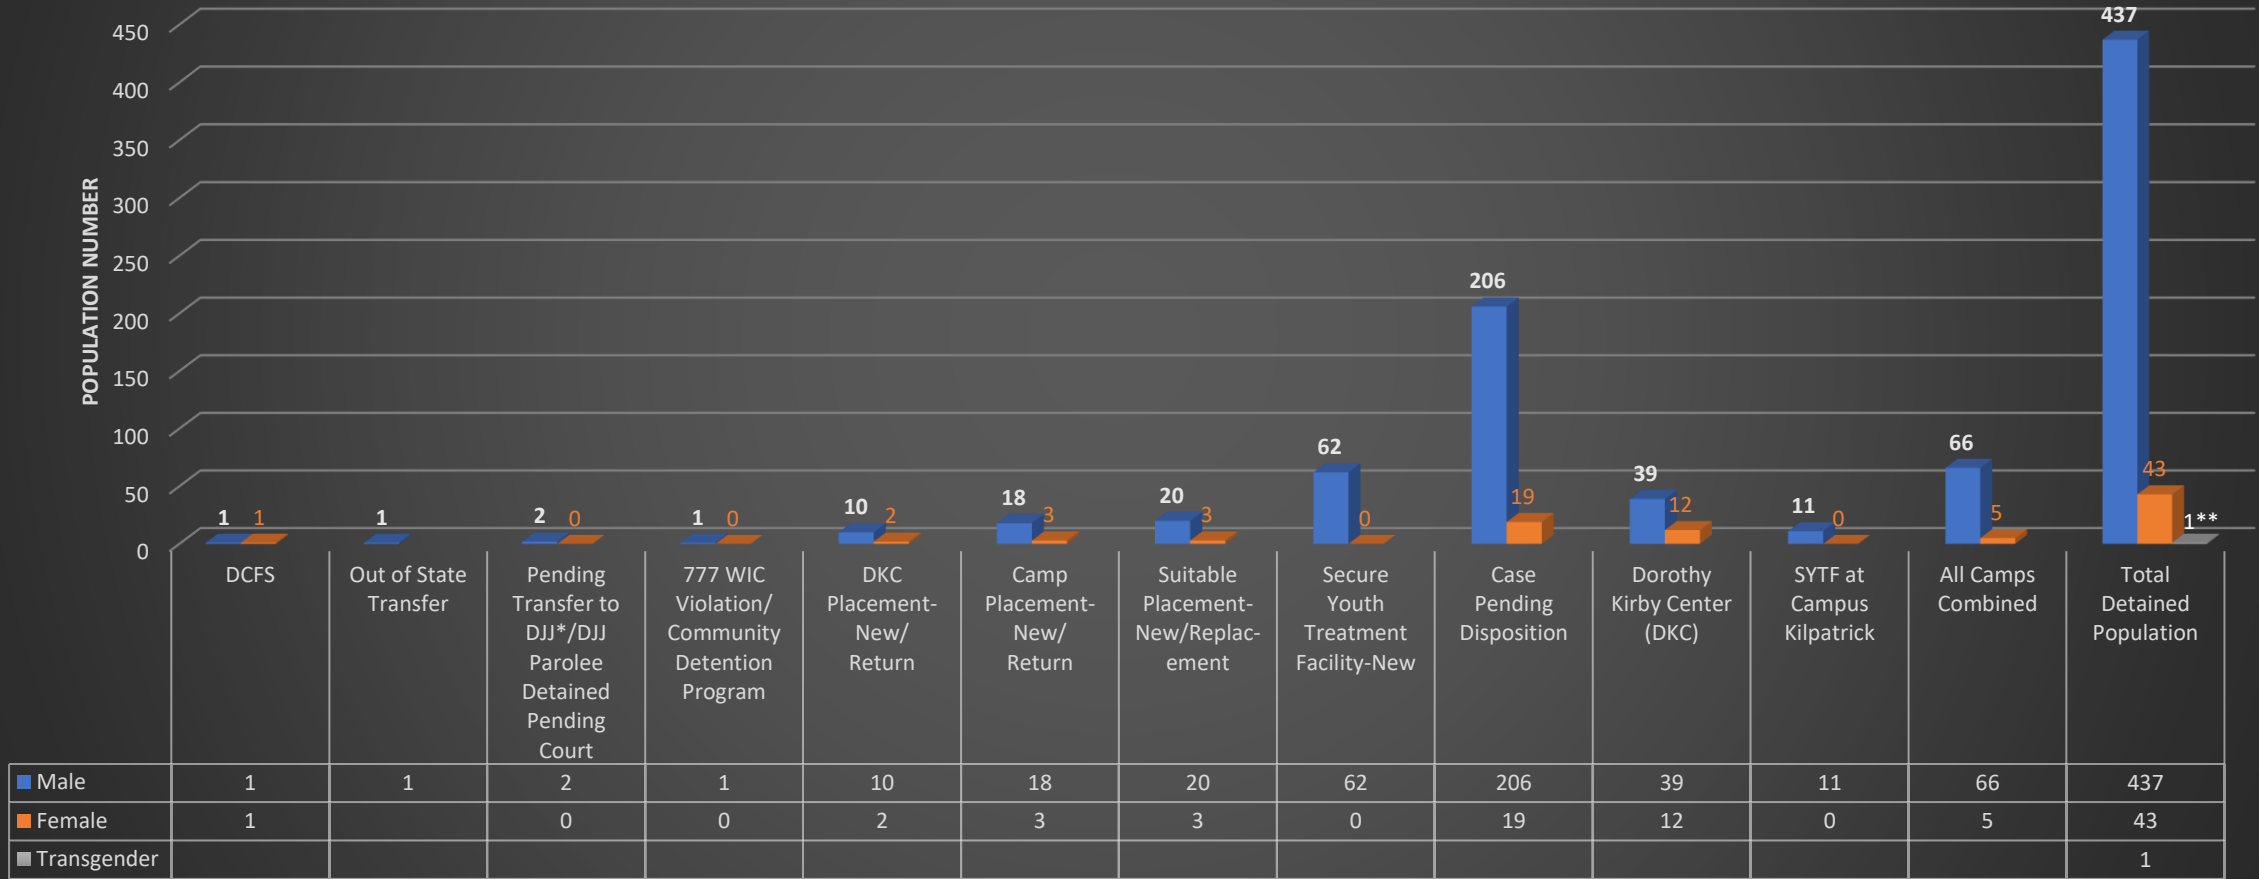

**County of Los Angeles Probation Department
Detention and Residential Treatment Services Bureaus
Population Statistics At-A-Glance
December 28, 2022
Total Population: 481**

* Also titled "DJJ New Juvenile" by Probation

**To protect youth privacy, identification is limited to "Total Detained Population"

**County of Los Angeles Probation Department
Detention and Residential Treatment Services Bureaus
Population Statistics
December 28, 2022
Total Population: 481**

* Also titled "DJJ New Juvenile" by Probation

**To protect youth privacy, identification is limited to "Total Detained"

County of Los Angeles Probation Department Central Juvenile Hall Population Statistics

December 28, 2022

Total Population: 164

Facility Rated Capacity: 800

County of Los Angeles Probation Department
Residential Treatment Services Bureau
Population Statistics
December 28, 2022
Total Population: 133