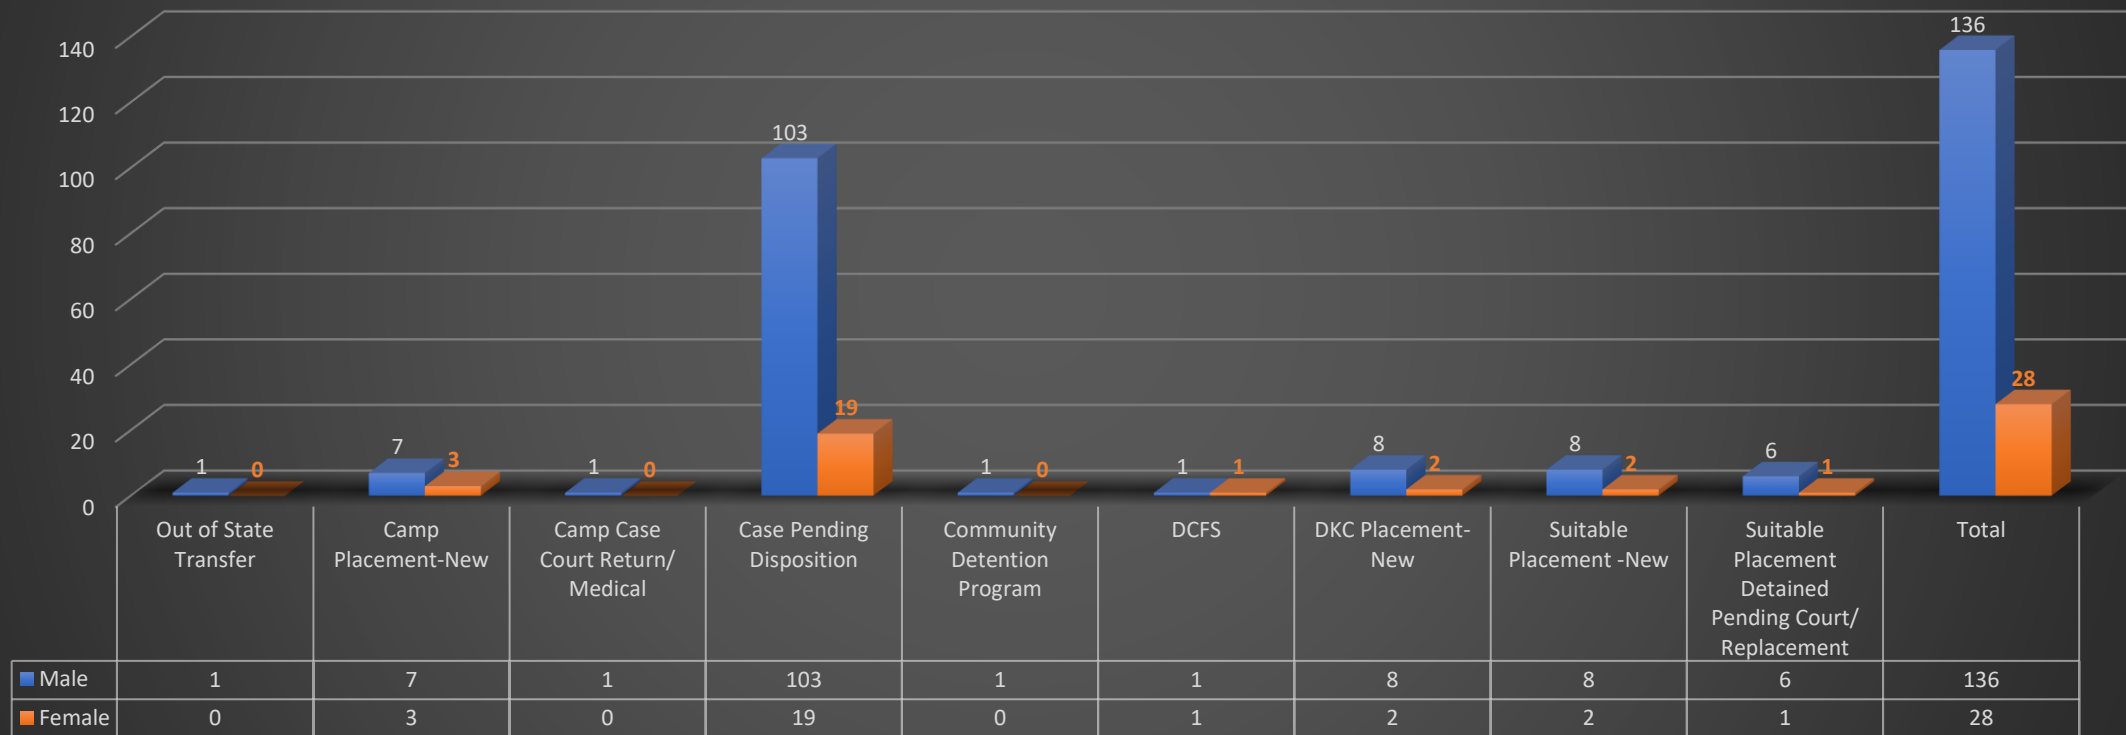

**To protect youth privacy, identification is limited to "Total Detained Population"

**County of Los Angeles Probation Department
Detention and Residential Treatment Services Bureaus
Population Statistics
December 28, 2022
Total Population: 481**

* Also titled "DJJ New Juvenile" by Probation

**To protect youth privacy, identification is limited to "Total Detained"

County of Los Angeles Probation Department Central Juvenile Hall Population Statistics

December 28, 2022

Total Population: 164

Facility Rated Capacity: 800

County of Los Angeles Probation Department
Residential Treatment Services Bureau
Population Statistics
December 28, 2022
Total Population: 133