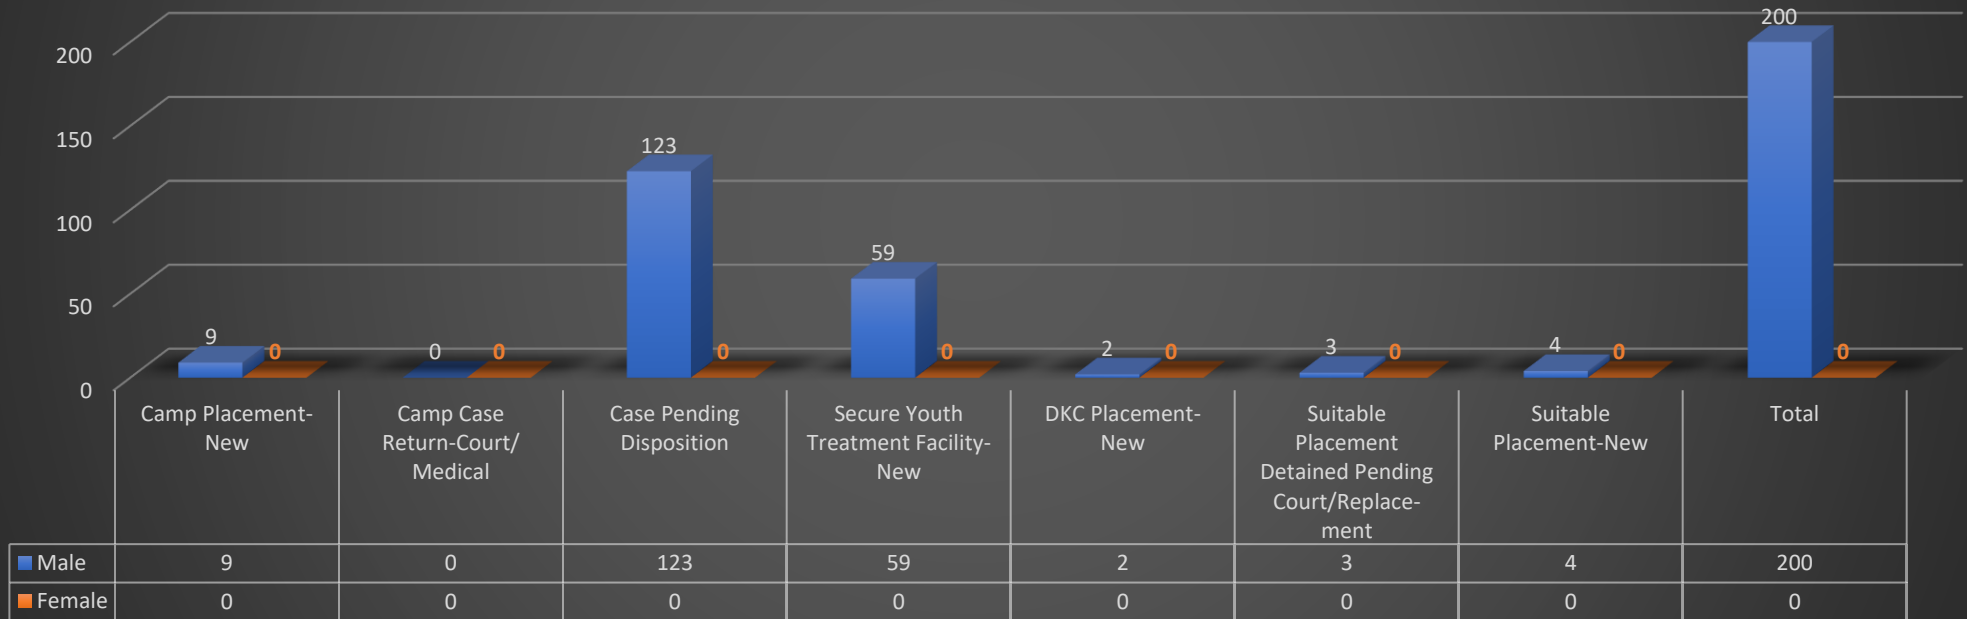

**County of Los Angeles Probation Department
Detention and Residential Treatment Services Bureaus
Population Statistics At-A-Glance
September 28, 2022
Total Population: 483**

*To protect youth privacy, identification is limited to "Total Detained Population"

County of Los Angeles Probation Department Detention and Residential Treatment Services Bureaus Population Statistics September 28, 2022 Total Population: 483

*To protect youth privacy, identification is limited to "Total Detained "

County of Los Angeles Probation Department
Barry J. Nidorf Juvenile Hall Population Statistics
September 28, 2022
Total Population: 200
Facility Rated Capacity: 584

■ Male ■ Female

**County of Los Angeles Probation Department
 Central Juvenile Hall Population Statistics
 September 28, 2022
 Total Population: 177
 Facility Rated Capacity: 800**

County of Los Angeles Probation Department
Residential Treatment Services Bureau
Population Statistics
September 28, 2022
Total Population: 107