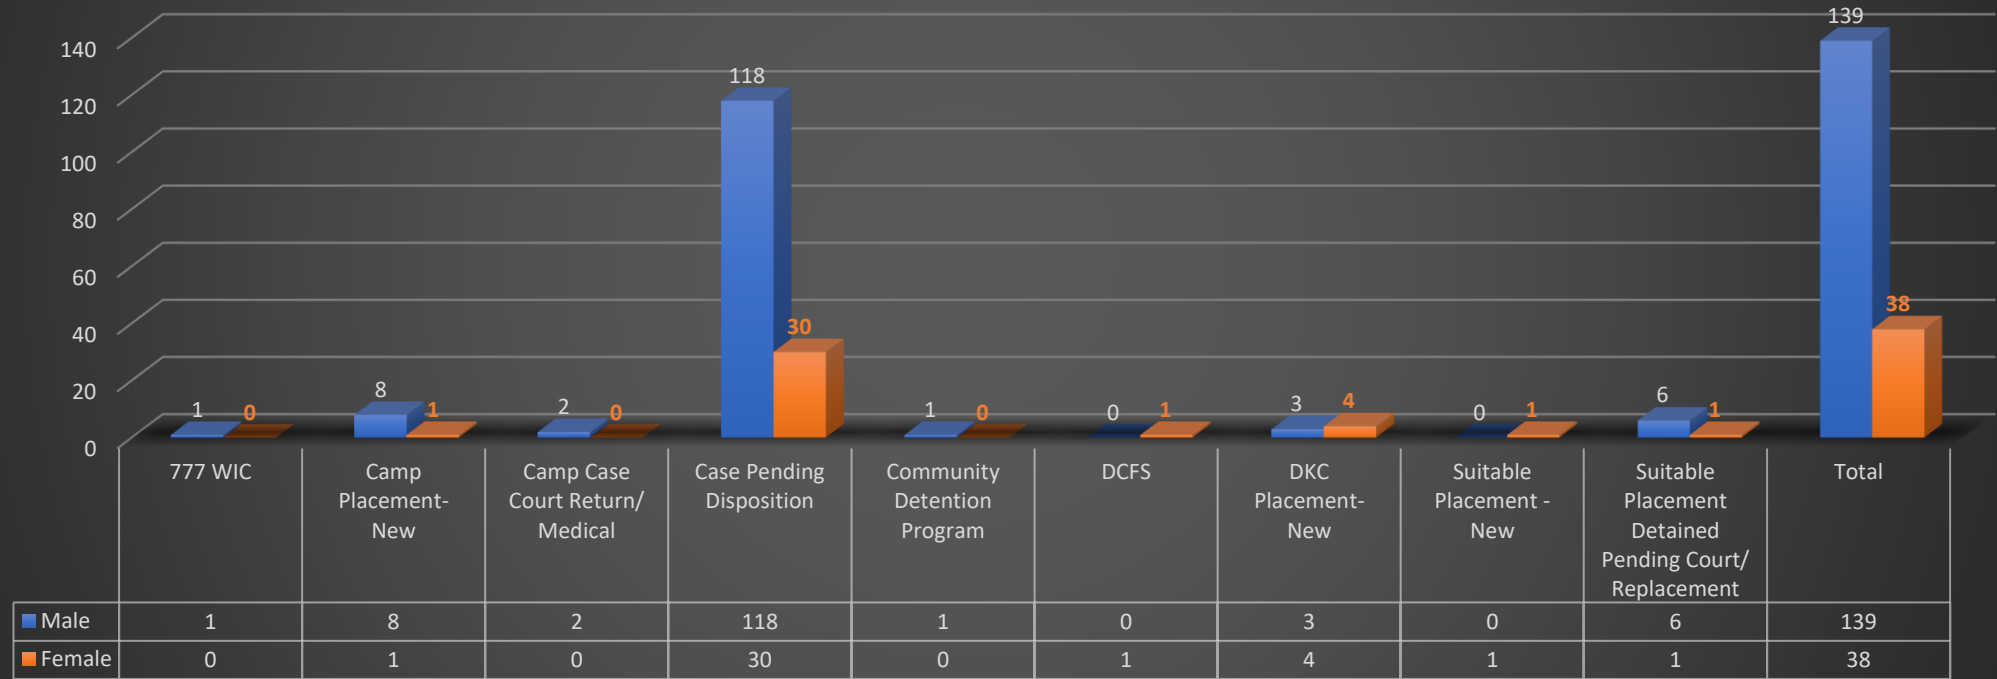

**County of Los Angeles Probation Department
Detention and Residential Treatment Services Bureaus
Population Statistics At-A-Glance
September 28, 2022
Total Population: 483**

*To protect youth privacy, identification is limited to "Total Detained Population"

County of Los Angeles Probation Department Detention and Residential Treatment Services Bureaus Population Statistics September 28, 2022 Total Population: 483

*To protect youth privacy, identification is limited to "Total Detained "

County of Los Angeles Probation Department
Barry J. Nidorf Juvenile Hall Population Statistics
September 28, 2022
Total Population: 200
Facility Rated Capacity: 584

■ Male ■ Female

**County of Los Angeles Probation Department
 Central Juvenile Hall Population Statistics
 September 28, 2022
 Total Population: 177
 Facility Rated Capacity: 800**

County of Los Angeles Probation Department
Residential Treatment Services Bureau
Population Statistics
September 28, 2022
Total Population: 107