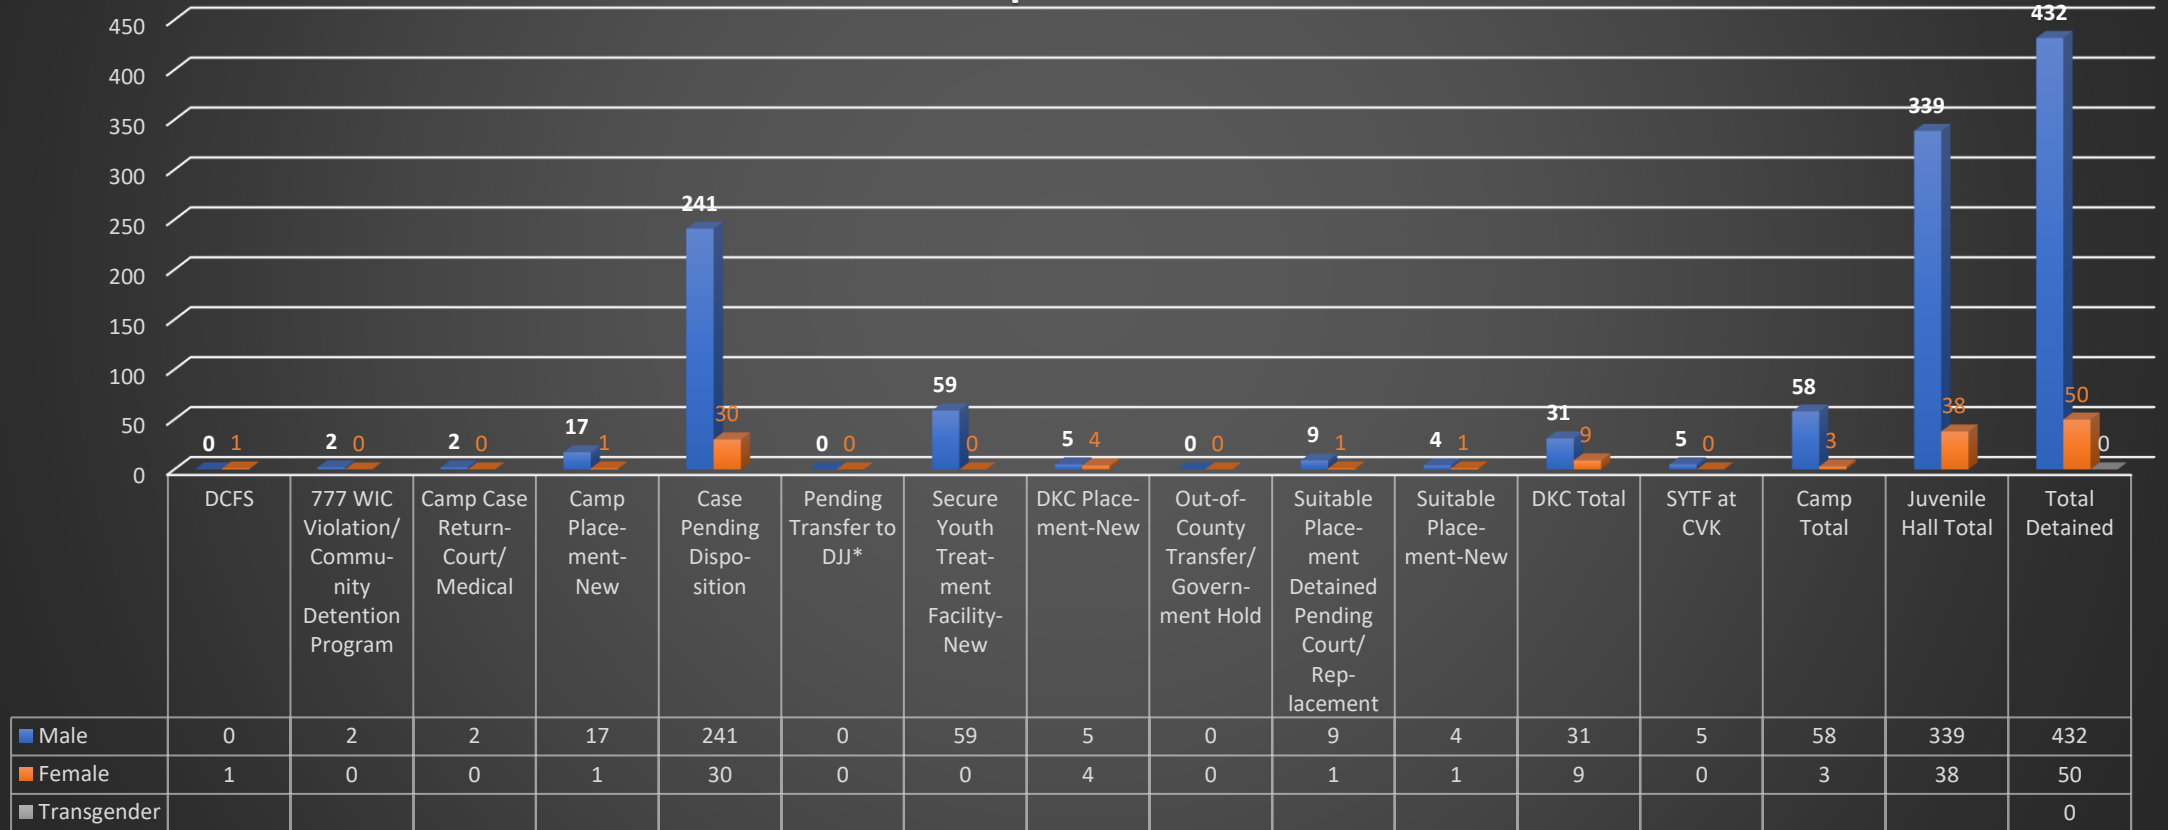

**County of Los Angeles Probation Department
Detention and Residential Treatment Services Bureaus
Population Statistics At-A-Glance
September 28, 2022
Total Population: 483**

*To protect youth privacy, identification is limited to "Total Detained Population"

County of Los Angeles Probation Department Detention and Residential Treatment Services Bureaus Population Statistics September 28, 2022 Total Population: 483

*To protect youth privacy, identification is limited to "Total Detained "

County of Los Angeles Probation Department
Barry J. Nidorf Juvenile Hall Population Statistics
September 28, 2022
Total Population: 200
Facility Rated Capacity: 584

■ Male ■ Female

**County of Los Angeles Probation Department
 Central Juvenile Hall Population Statistics
 September 28, 2022
 Total Population: 177
 Facility Rated Capacity: 800**

County of Los Angeles Probation Department
Residential Treatment Services Bureau
Population Statistics
September 28, 2022
Total Population: 107