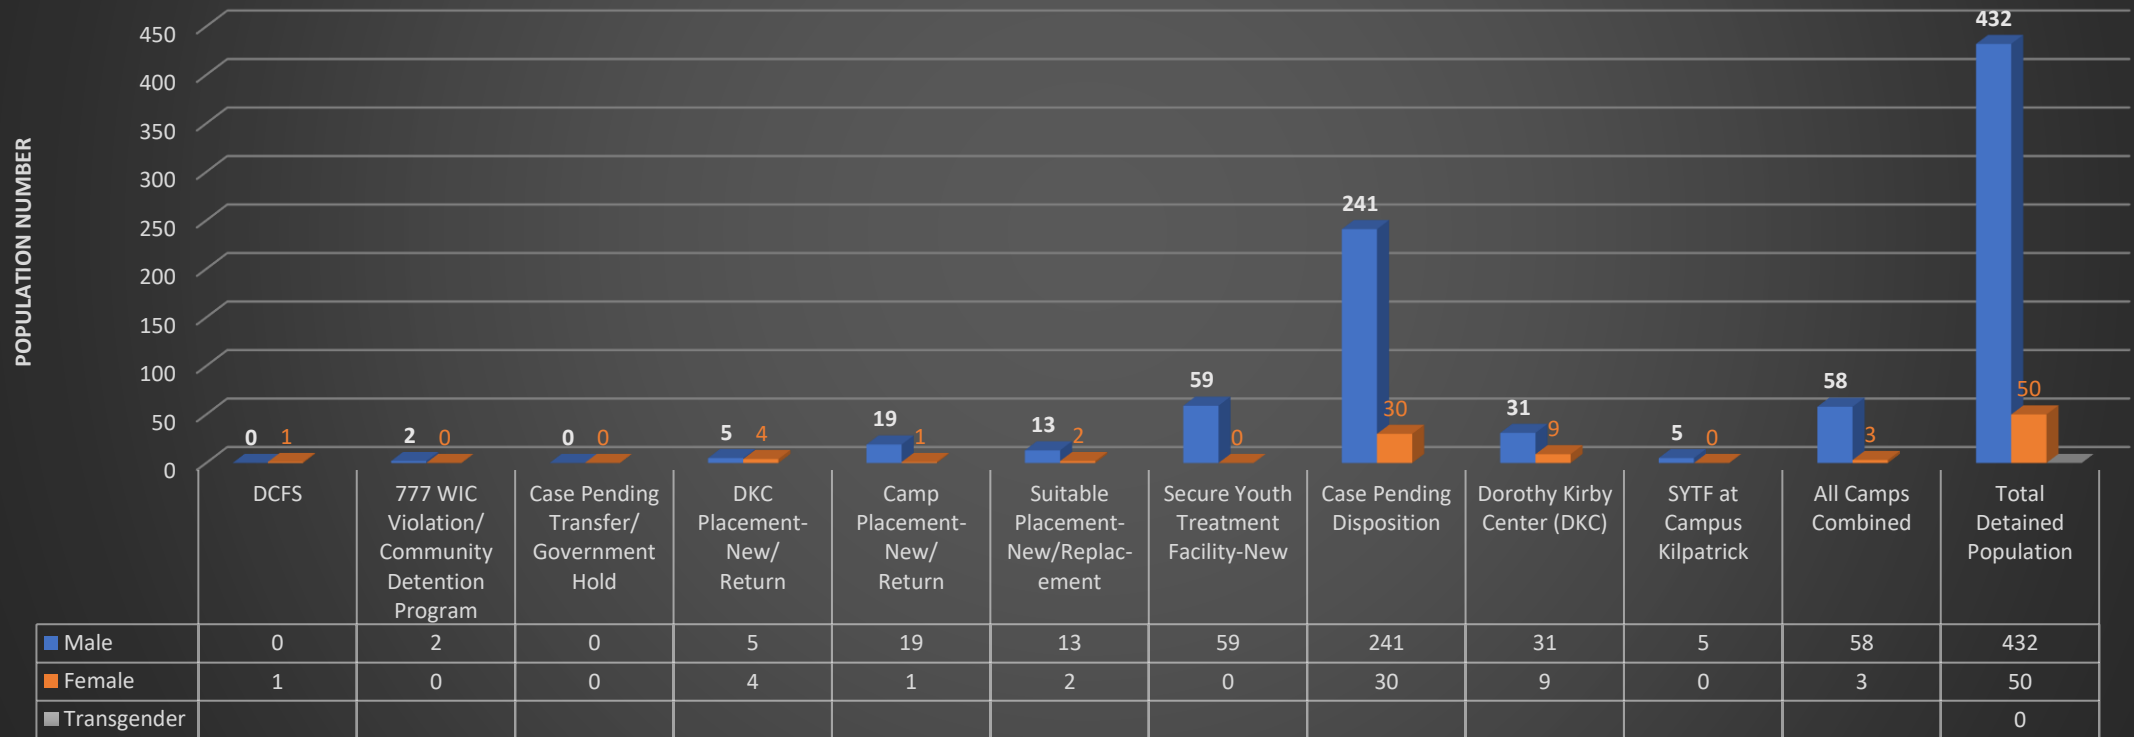

**County of Los Angeles Probation Department
Detention and Residential Treatment Services Bureaus
Population Statistics At-A-Glance
September 28, 2022
Total Population: 483**

*To protect youth privacy, identification is limited to "Total Detained Population"

County of Los Angeles Probation Department Detention and Residential Treatment Services Bureaus Population Statistics September 28, 2022 Total Population: 483

*To protect youth privacy, identification is limited to "Total Detained "

County of Los Angeles Probation Department
Barry J. Nidorf Juvenile Hall Population Statistics
September 28, 2022
Total Population: 200
Facility Rated Capacity: 584

■ Male ■ Female

**County of Los Angeles Probation Department
 Central Juvenile Hall Population Statistics
 September 28, 2022
 Total Population: 177
 Facility Rated Capacity: 800**

County of Los Angeles Probation Department
Residential Treatment Services Bureau
Population Statistics
September 28, 2022
Total Population: 107