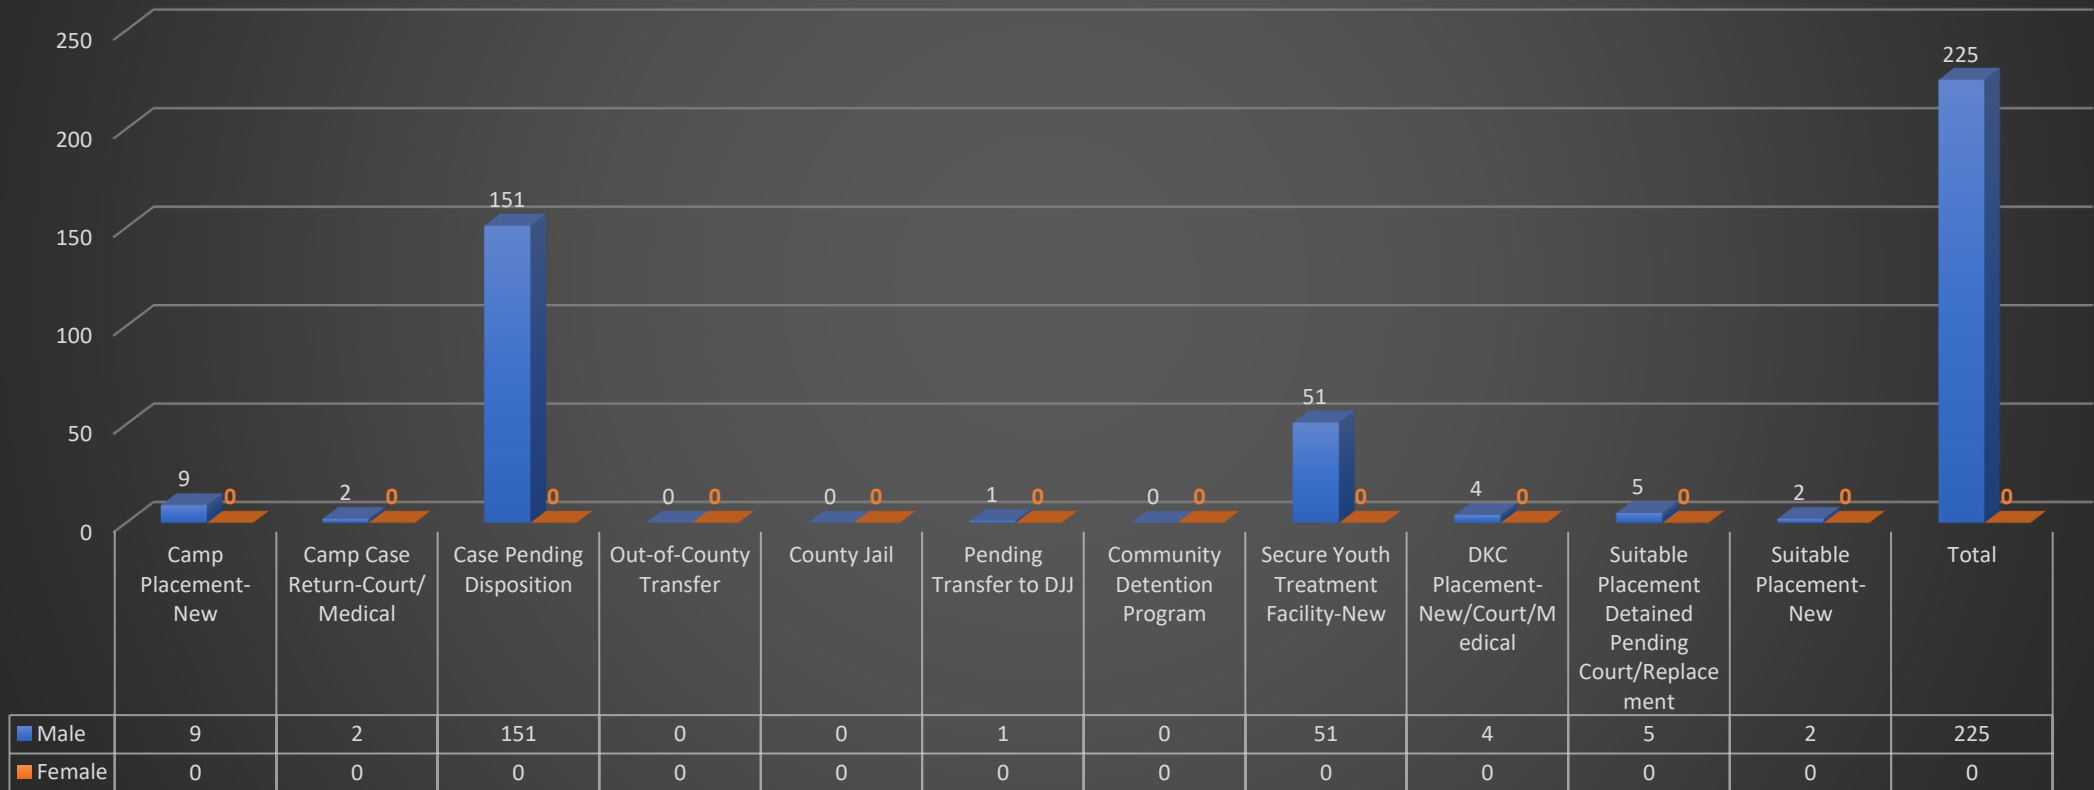

**County of Los Angeles Probation Department  
Detention and Residential Treatment Services Bureaus  
Population Statistics At-A-Glance  
July 27, 2022  
Total Population: 463**

■ Male ■ Female

# County of Los Angeles Probation Department Detention and Residential Treatment Services Bureaus Population Statistics July 27, 2022 Total Population: 463

**County of Los Angeles Probation Department  
Barry J. Nidorf Juvenile Hall Population Statistics  
July 27, 2022  
Total Population: 225  
Facility Rated Capacity: 584**

■ Male ■ Female

# County of Los Angeles Probation Department Central Juvenile Hall Population Statistics July 27, 2022

**Total Population: 143**  
**Facility Rated Capacity: 800**

County of Los Angeles Probation Department  
Residential Treatment Services Bureau  
Population Statistics  
July 27, 2022  
Total Population: 95