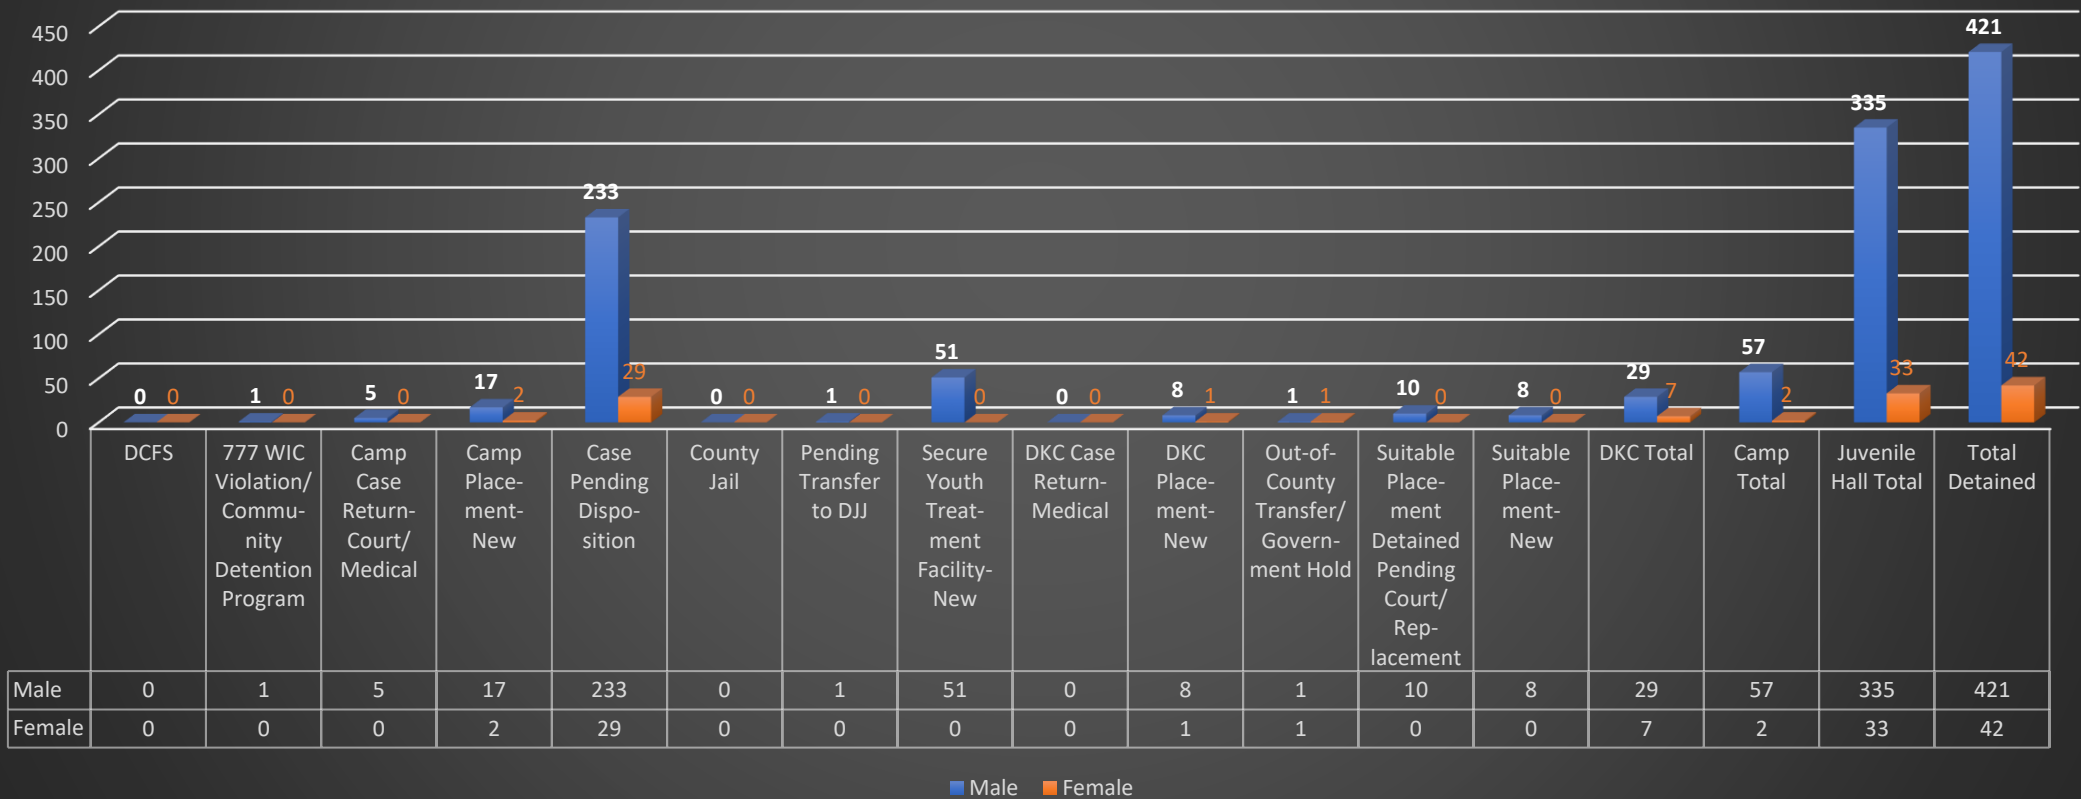

**County of Los Angeles Probation Department  
Detention and Residential Treatment Services Bureaus  
Population Statistics At-A-Glance  
July 27, 2022  
Total Population: 463**

■ Male ■ Female

# County of Los Angeles Probation Department Detention and Residential Treatment Services Bureaus Population Statistics July 27, 2022 Total Population: 463

**County of Los Angeles Probation Department  
Barry J. Nidorf Juvenile Hall Population Statistics  
July 27, 2022  
Total Population: 225  
Facility Rated Capacity: 584**

■ Male ■ Female

# County of Los Angeles Probation Department Central Juvenile Hall Population Statistics July 27, 2022

**Total Population: 143**  
**Facility Rated Capacity: 800**

County of Los Angeles Probation Department  
Residential Treatment Services Bureau  
Population Statistics  
July 27, 2022  
Total Population: 95