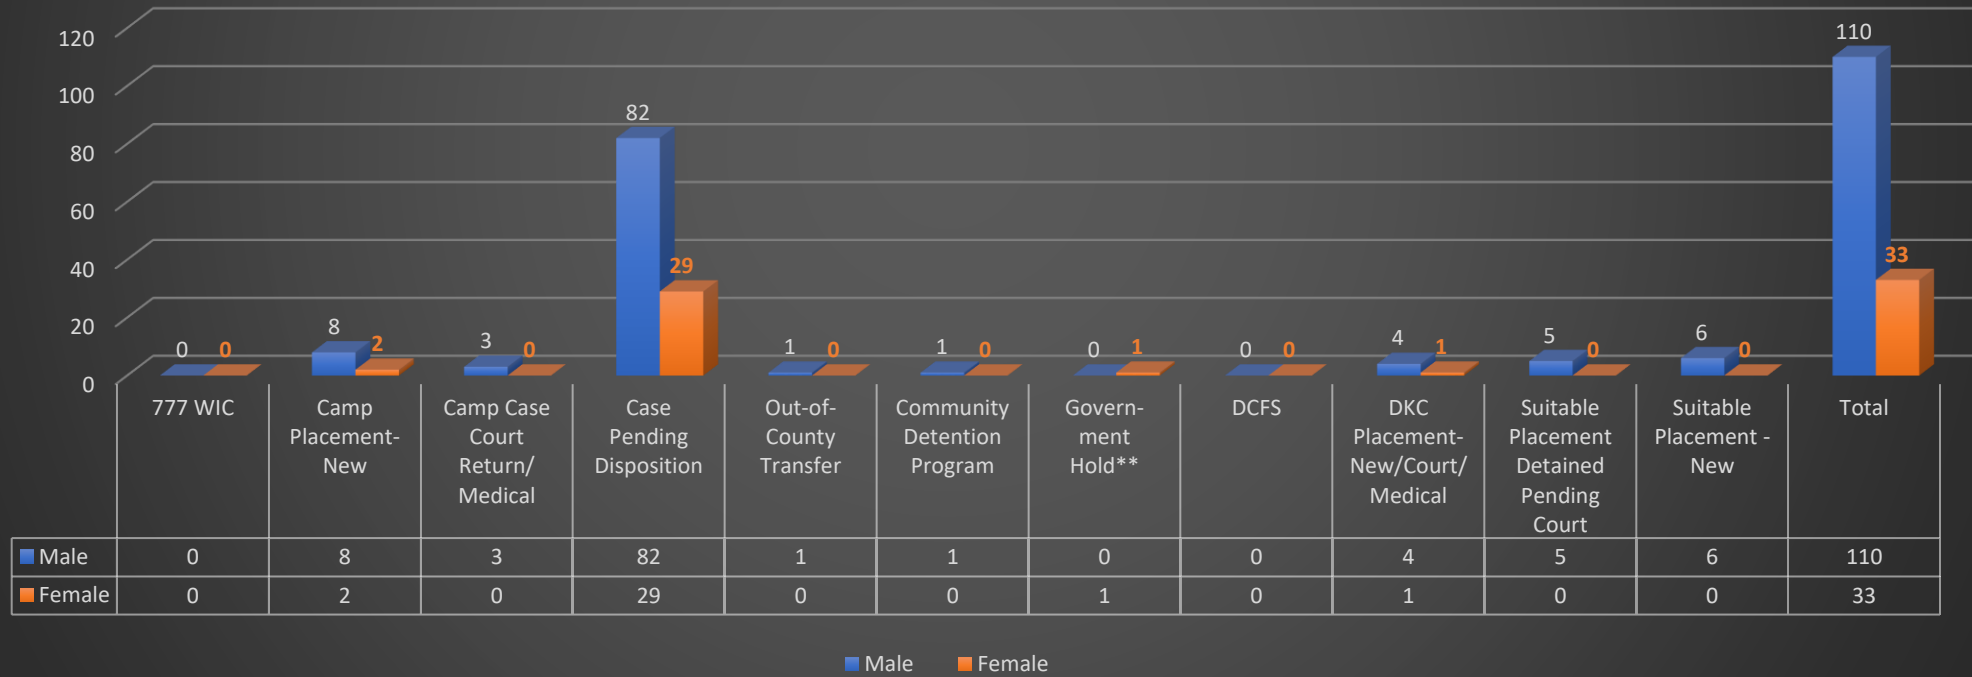

**County of Los Angeles Probation Department  
Detention and Residential Treatment Services Bureaus  
Population Statistics At-A-Glance  
July 27, 2022  
Total Population: 463**

■ Male ■ Female

# County of Los Angeles Probation Department Detention and Residential Treatment Services Bureaus Population Statistics July 27, 2022 Total Population: 463

**County of Los Angeles Probation Department  
Barry J. Nidorf Juvenile Hall Population Statistics  
July 27, 2022  
Total Population: 225  
Facility Rated Capacity: 584**

■ Male ■ Female

# County of Los Angeles Probation Department Central Juvenile Hall Population Statistics July 27, 2022

**Total Population: 143**  
**Facility Rated Capacity: 800**

County of Los Angeles Probation Department  
Residential Treatment Services Bureau  
Population Statistics  
July 27, 2022  
Total Population: 95