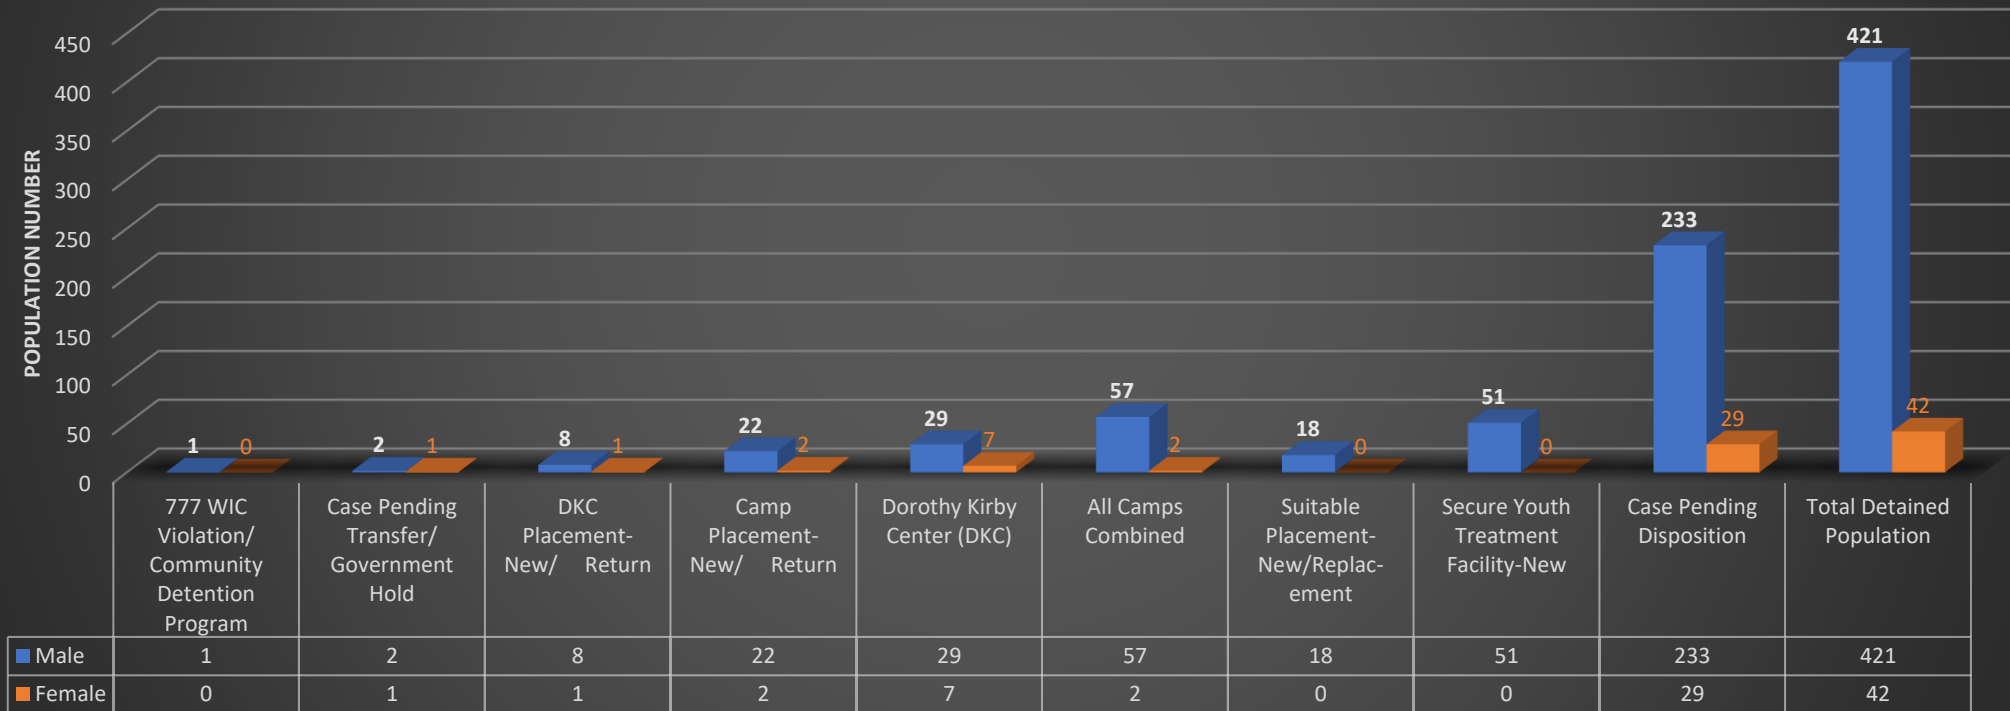

**County of Los Angeles Probation Department  
Detention and Residential Treatment Services Bureaus  
Population Statistics At-A-Glance  
July 27, 2022  
Total Population: 463**

■ Male ■ Female

# County of Los Angeles Probation Department Detention and Residential Treatment Services Bureaus Population Statistics July 27, 2022 Total Population: 463

**County of Los Angeles Probation Department  
Barry J. Nidorf Juvenile Hall Population Statistics  
July 27, 2022  
Total Population: 225  
Facility Rated Capacity: 584**

■ Male ■ Female

# County of Los Angeles Probation Department Central Juvenile Hall Population Statistics July 27, 2022

**Total Population: 143**  
**Facility Rated Capacity: 800**

County of Los Angeles Probation Department  
Residential Treatment Services Bureau  
Population Statistics  
July 27, 2022  
Total Population: 95