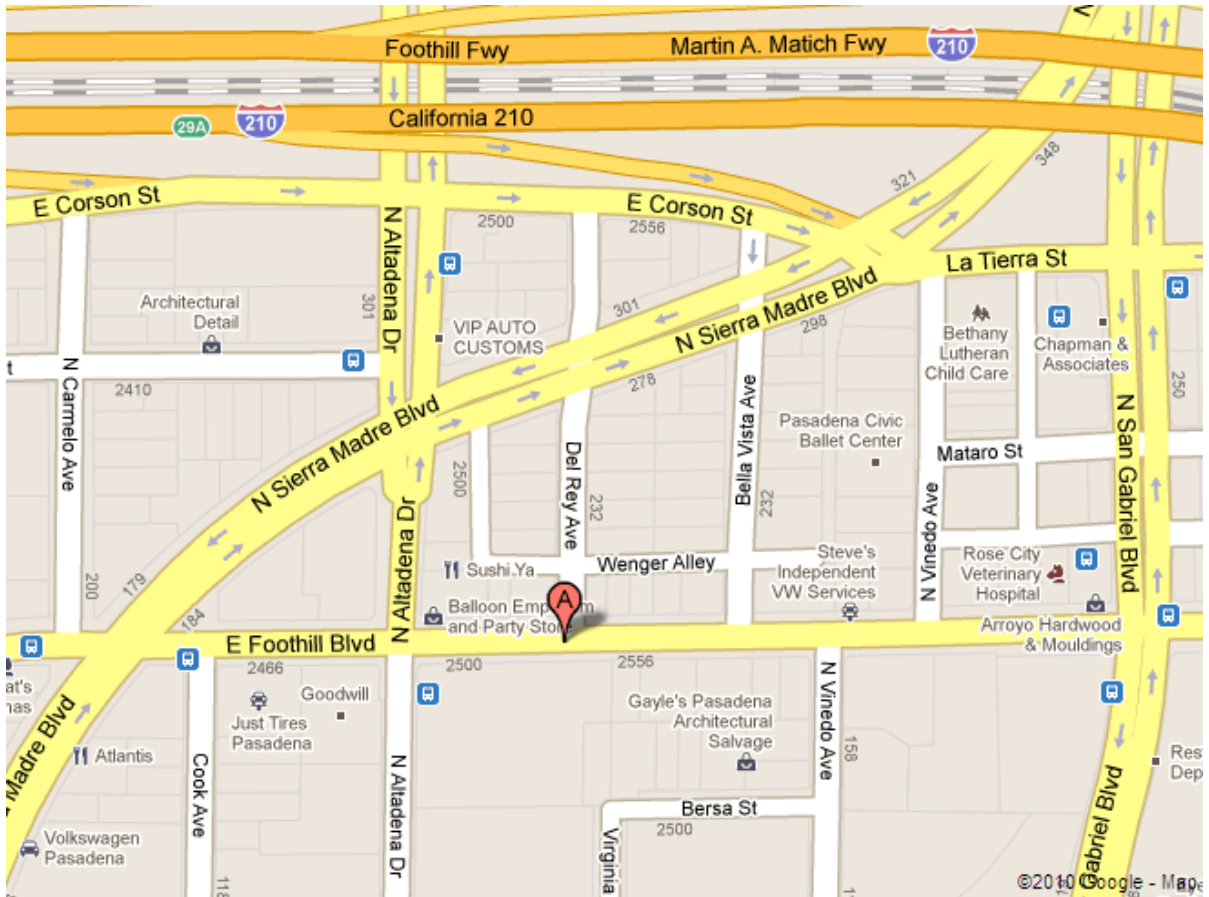

Phone (626) 960-4020 x 207
www.pacificclinics.org

Map to Pacific Clinics Foothill site

From the 5 Freeway

Take 5 North, take exit 13A to merge onto the 2 North, take 17A to merge onto 134 East continue on 210 East, exit 28 for Altadena Dr, turn right on Altadena Dr and go South, turn right on Foothill Blvd

From the 110 Freeway

Take 110 North, continue onto Arroyo Pkwy, turn right on E Colorado Blvd, turn left and head North on Altadena Dr, turn right and head East on Foothill Blvd.

From the 10 Freeway

Coming East or West, merge onto the 605 North, merge onto the 210 West, exit 29A to Sierra Madre Blvd, merge on Maple St, turn left on San Gabriel Blvd and make a right on Foothill Blvd

From 60 Freeway

Coming East or West, merge onto the 605 North, merge onto the 210 West, exit 29A to Sierra Madre Blvd, merge on Maple St, turn left on San Gabriel Blvd and make a right on Foothill Blvd