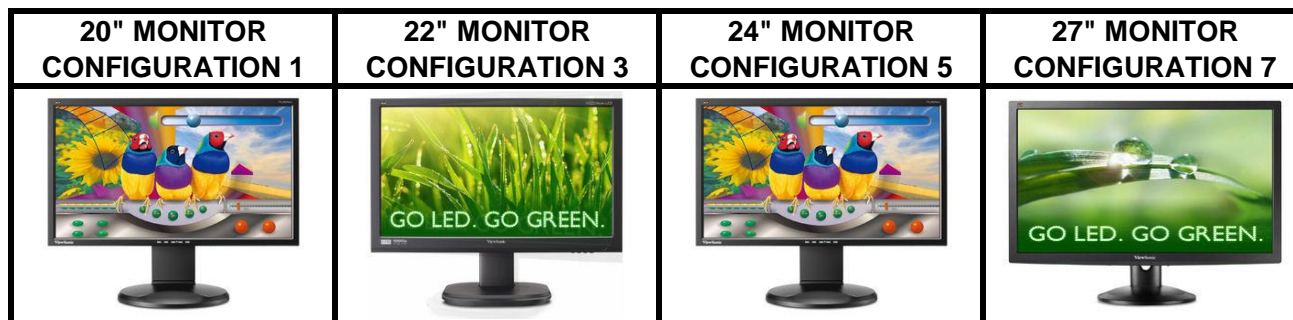

VIEWSONIC MONITOR COMPARISON

DI Technology Group
MA-IS-1240274

Make / Model	VIEWSONIC VG2028WM	VIEWSONIC VG2236WM-LED	VIEWSONIC VG2428WM	VIEWSONIC VG2732WM-LED
Contract Cost	$158.51	$181.69	$222.73	$341.28
Display Type	LCD	LED	LCD	LED
Viewable Image	20 inch	22 inch	24 inch	27 inch
Analog	Yes	Yes	Yes	Yes
Digital	Yes	Yes	Yes	Yes
Aspect Ratio	16:09	16:09	16:09	16:09
Resolution Supported (Max.)	1600 x 900	1920 x 1080	1920 x 1080	1920 x 1080
Speakers	Yes	Yes	Yes	Yes
Dot Pitch	0.227	0.248	0.2715	0.31
White Luminance (cd/m2)	250	250	300	300
Contrast	1,000:1	1,000:1	1,000:1	1,200:1
Pixel Response Rate (.ms)	5	5	5	3
Refresh Rate (Hz)	60 Hz	60 Hz	60 Hz	60 Hz
Viewing Angle - Horizontal	170 degrees	170 degrees	170 degrees	170 degrees
Viewing Angle - Vertical	160 degrees	160 degrees	160 degrees	160 degrees
Height Adjustable (Inches up/down)	3.1	3.1	5.3	5.3
Tilt Up (degrees)	20	20	20	20
Tilt Down (degrees)	5	5	5	5
Swivel	Yes	Yes	Yes	Yes
Security Slot	Yes	Yes	Yes	Yes
VESA Wall Mount Compliant	Yes	Yes	Yes	Yes
USB 2.0 Hub (ports)	2		2	4
Display Port				Yes
HDMI Port				
Pivot Capable		Yes	Yes	Yes
Anti-Glare Coating	Yes	Yes	Yes	Yes
Anti-Static Coating	Yes	Yes		
Active/Operating (Watts)	27	22	45	55
Power Save/Sleep Mode (Watts)	0.5	0.5	0.5	0.5
EnergyStar Level	5	5	5	5
ePEAT Level	Silver	Gold	Silver	Silver
Dimensions (W x D x H)	18.9 x 9.1 x 15.5	20.5 x 9.4 x 16.5	22.2 x 9.8 x 17.4	25.3 x 9.5 x 17
Weight w/Stand (lbs.)	10.6	9.7	15.4	14.5
3 Year NBD Advanced Exchange	3 Year 2BD Advanced Exchange	3 Year 2BD Advanced Exchange	3 Year 2BD Advanced Exchange	3 Year 2BD Advanced Exchange
UPGRADE OPTION - ORDERED AT TIME OF PURCHASE OR AT A LATER TIME				
Speakers