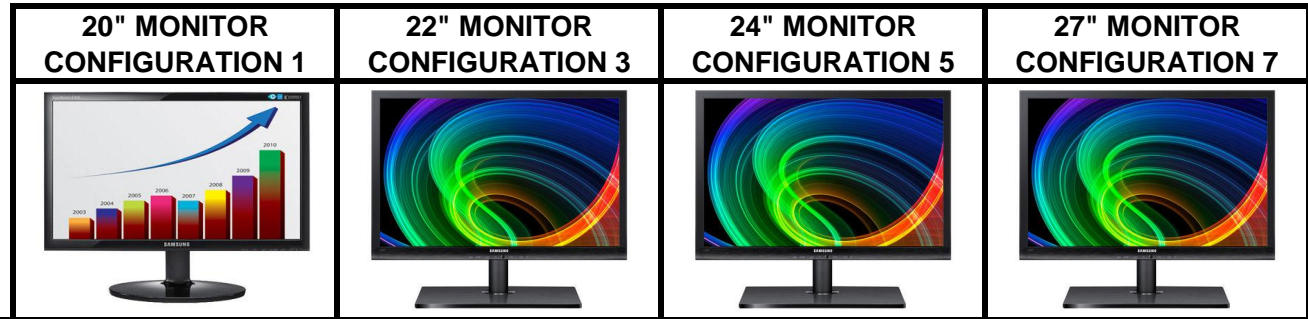

SAMSUNG MONITOR COMPARISON

**Technology
Integration Group**
MA-IS-1240299

	SAMSUNG SYNCMASTER EX2020X	SAMSUNG SYNCMASTER S22A460B-1	SAMSUNG SYNCMASTER S24A460B-1	SAMSUNG SYNCMASTER S27A650D
Contract Cost	$129.75	$164.50	$207.00	$333.00
Display Type	LED	LED	LED	LED
Viewable Image	20 inch	22 inch	24 inch	27 inch
Analog	Yes	Yes	Yes	Yes
Digital	Yes	Yes	Yes	Yes
Aspect Ratio	16:09	16:09	16:10	16:09
Resolution Supported (Max.)	1600 x 900	1920 x 1080	1920 x 1080	1920 x 1080
Speakers	/	Yes	Yes	Yes
Dot Pitch	0.29	0.248	0.277	0.311
White Luminance (cd/m2)	250	250	250	300
Contrast	1,000:1	1,000:1	1,000:1	3,000:1
Pixel Response Rate (.ms)	5	5	5	8
Refresh Rate (Hz)	60Hz	60Hz	60Hz	60Hz
Viewing Angle - Horizontal	160 degrees	170 degrees	170 degrees	178 degrees
Viewing Angle - Vertical	170 degrees	160 degrees	160 degrees	178 degrees
Height Adjustable (Inches up/down)	/	5.9	5.9	5.9
Tilt Up (degrees)	10	10	10	10
Tilt Down (degrees)	/	5	5	5
Swivel	/	Yes	Yes	Yes
Security Slot	Yes	Yes	Yes	Yes
VESA Wall Mount Compliant	Yes	Yes	Yes	Yes
USB 2.0 Hub (ports)	/	/	/	/
Display Port	/	/	/	/
HDMI Port	/	/	/	/
Pivot Capable	/	Yes	Yes	Yes
Anti-Glare Coating	Yes	Yes	Yes	Yes
Anti-Static Coating	/	/	/	/
Active/Operating (Watts)	20	22	26	45
Power Save/Sleep Mode (Watts)	0.3	0.3	0.3	0.5
EnergyStar Level	5	5	5	5
ePEAT Level	Silver	Gold	Gold	Gold
Dimensions (W x D x H)	18.8 x 7.1 x 11.4	20.2 x 8.5 x 14.6	22.4 x 7.9 x 15.2	25.3 x 8.8 x 18.3
Weight w/Stand (lbs.)	8.7	11.4	11.4	13.4
3 Year NBD Advanced Exchange	Yes	Yes	Yes	Yes
UPGRADE OPTION - ORDERED AT TIME OF PURCHASE OR AT A LATER TIME				
Speakers	/	/	/	/