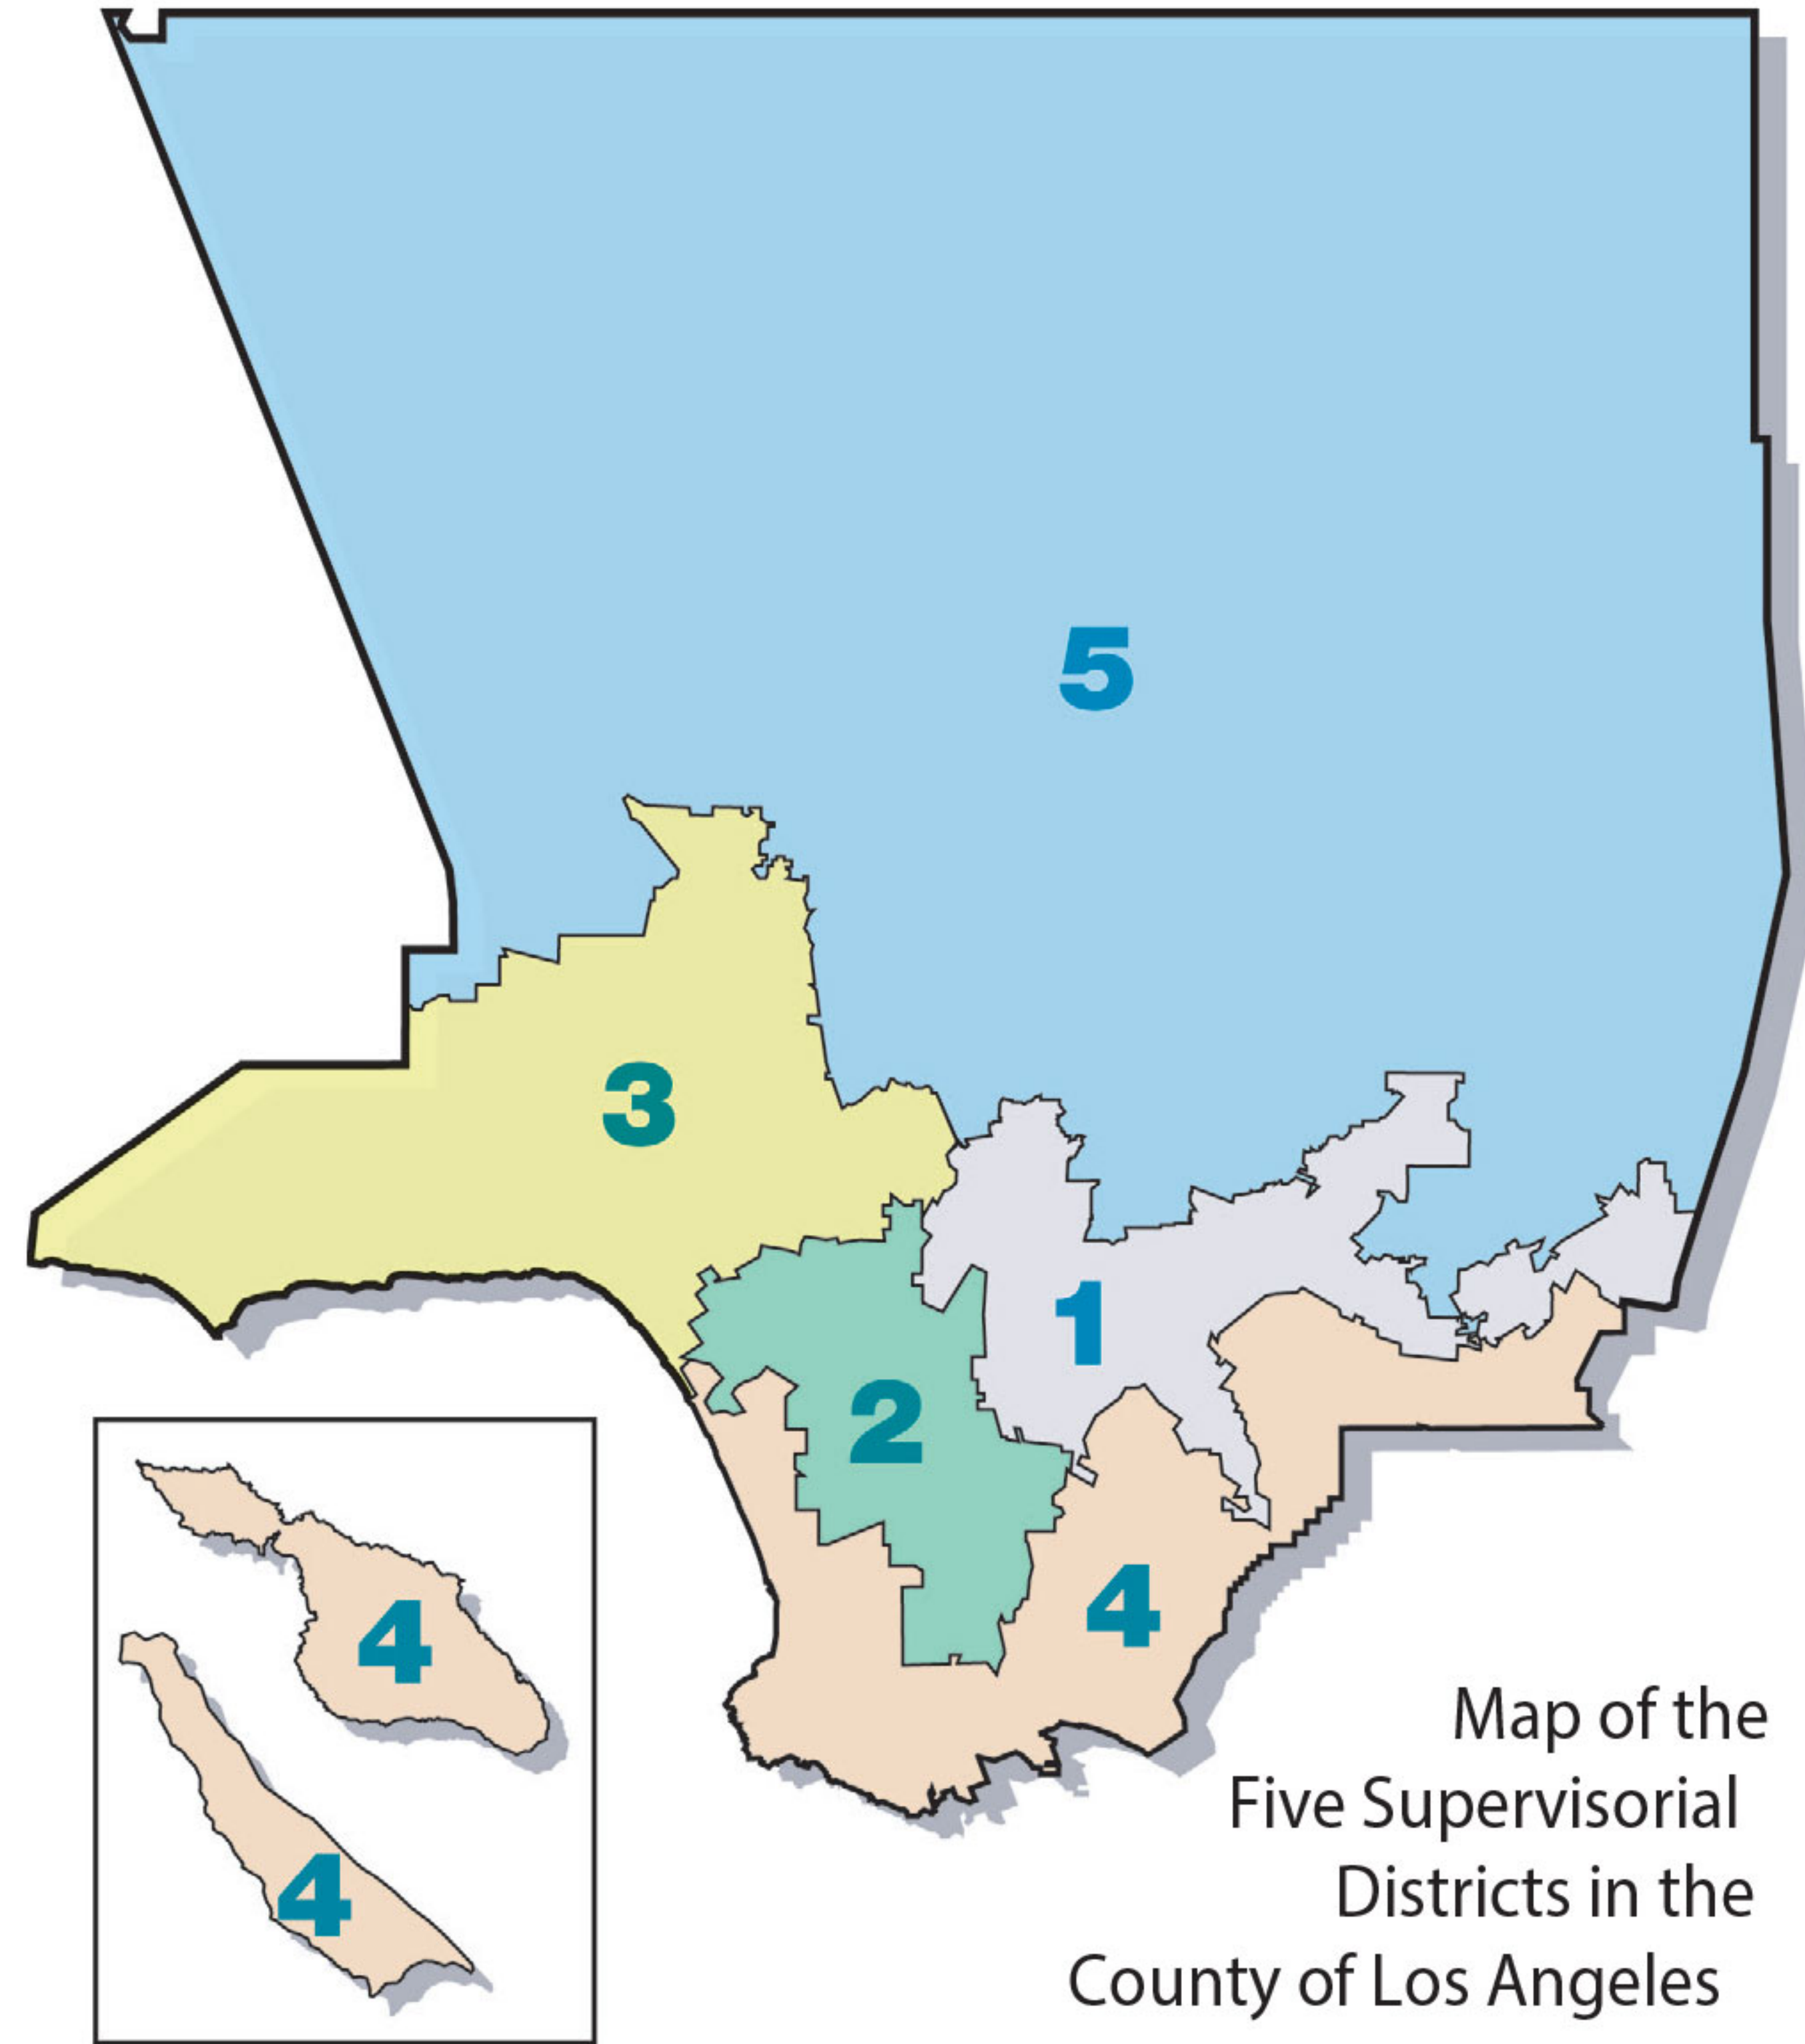

County of Los Angeles Board of Supervisors

Kenneth Hahn Hall of Administration
500 West Temple Street, Los Angeles CA 90012

Chair

Sheila Kuehl

Supervisor, Third District

Population: 1,956,453

Square Miles: 431

Room 821

213-974-3333

Fax #: 213-625-7360

Website

E-mail: Sheila@
bos.lacounty.gov

Map of the
Five Supervisorial
Districts in the
County of Los Angeles

Hilda L. Solis

Supervisor, First District

Janice Hahn

Supervisor, Fourth District

Population: 1,971,639

Square Miles: 458

Room 822

213-974-4444

Fax #: 213-626-6941

janicehahn.com

E-mail: FourthDistrict@
bos.lacounty.gov

Kathryn Barger

Supervisor, Fifth District

Population: 1,946,135

Square Miles: 2,807

Room 869

213-974-5555

Fax #: 213-974-1010