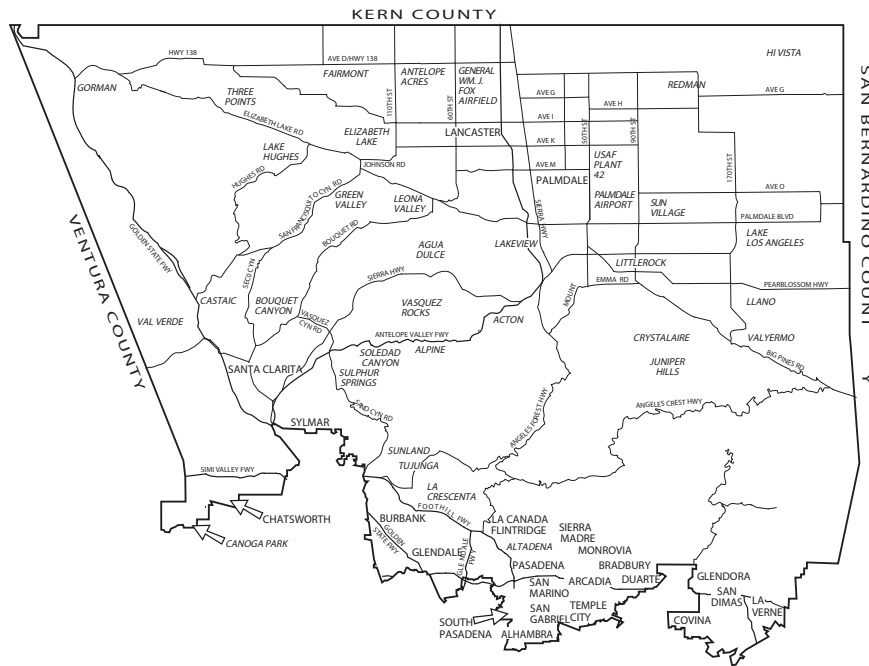

Fifth Supervisorial District Map

Kathryn Barger
Supervisor, Fifth District
Population: 1,946,135*
Square Miles: 2,807
 (*2011 COUNTY ESTIMATE)

(213) 974-5555
 Kathryn@bos.lacounty.gov
 869 Kenneth Hahn
 Hall of Administration
 500 W. Temple Street
 Los Angeles, CA 90012

Cities and Communities Within The Fifth District

Cities

- Alhambra
- Arcadia
- Bradbury
- Burbank
- Covina
- Duarte
- Glendale
- Glendora
- La Canada-Flintridge
- La Verne
- Lancaster
- Monrovia
- Palmdale
- Pasadena
- San Dimas
- San Gabriel
- San Marino
- Santa Clarita
- Sierra Madre
- South Pasadena
- Temple City

Los Angeles City

- Canoga Park (portion)
- Chatsworth (portion)
- Chatsworth Village
- Granada Hills (portion)
- Hansen Dam (portion)
- Lake View Terrace (portion)
- Mission Hills (portion)
- Northridge (portion)
- Olive View Hospital (in Sylmar)
- Porter Ranch
- Shadow Hills
- Sun Valley (portion)
- Sunland
- Sylmar (portion)
- Tujunga
- West Hills (portion)

- Littlerock
- Llano
- Lopez Canyon
- Longview
- Mint Canyon
- Monrovia/Arcadia/Duarte (islands)
- Neenach
- Newhall (portion)
- North East San Gabriel
- North Lancaster
- Oat Mountain
- Placerita Canyon
- Pyramid Lake
- Redman
- Romero Canyon
- Sand Canyon
- San Francisquito Canyon
- Roosevelt
- Saugus (portion)
- Soledad Canyon
- Southern Oaks
- Stevenson Ranch
- Sulphur Springs
- Sunland/Sylmar/Tujunga (adjacent)
- Sun Village
- Texas Canyon
- Three Points
- Tick Point
- Twin Lakes
- Val Verde
- Valencia (portion)
- Valyermo
- Vasquez Rocks
- West Arcadia (islands)
- West Chatsworth (portion)
- West Pomona (islands)
- Westridge
- White Fence Farms
- Whitney Canyon
- Wilsona Gardens
- Woodlands State Park
- Wrightwood