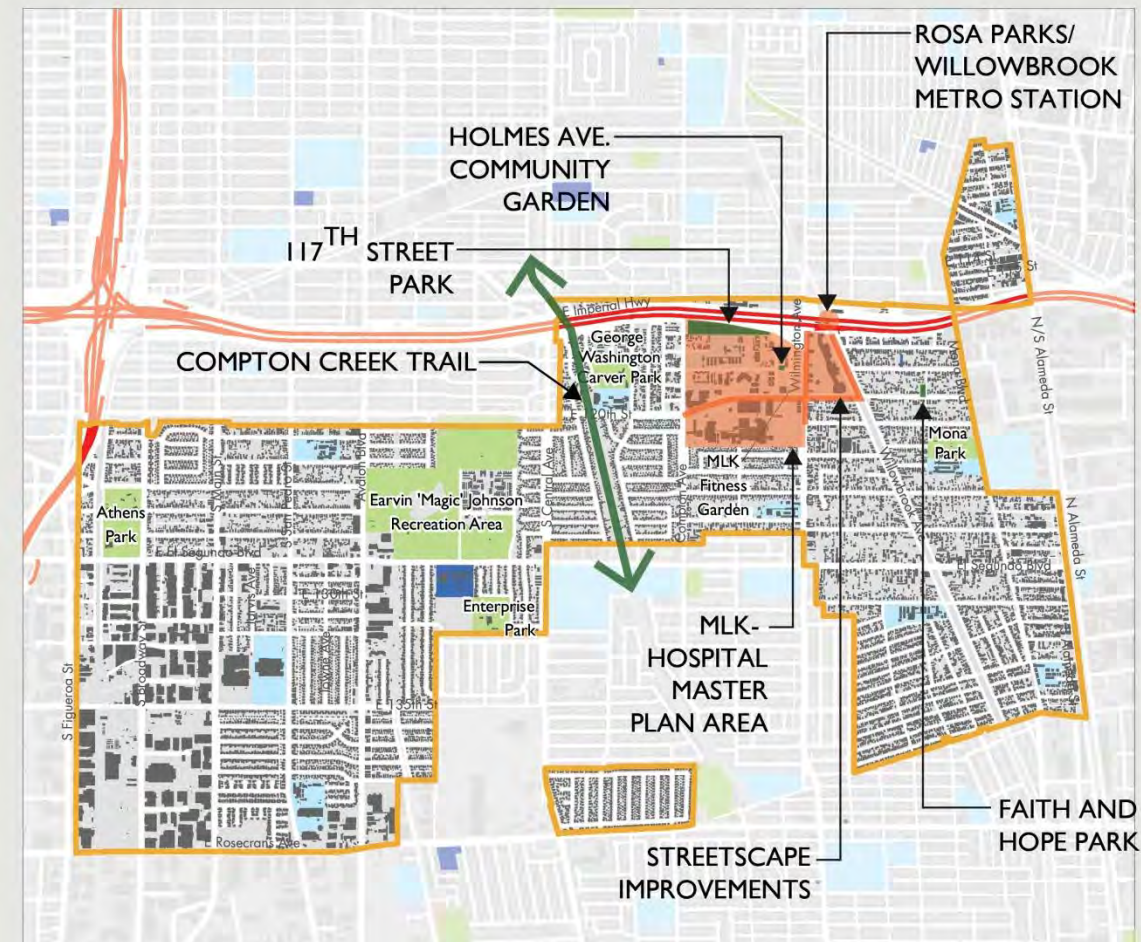

WHAT'S HAPPENING IN WILLOWBROOK

QUE ESTA PASANDO EN WILLOWBROOK

- MLK Hospital Master Plan
- MLK-MACC Area Access and Streetscape Improvements
- Willowbrook Transit Oriented District Plan
- Willowbrook/Rosa Parks Metro Rail Station Upgrades
- Project Willowbrook: Cultivating a Healthy Community through Arts and Culture – Willowbrook Is/Es Project