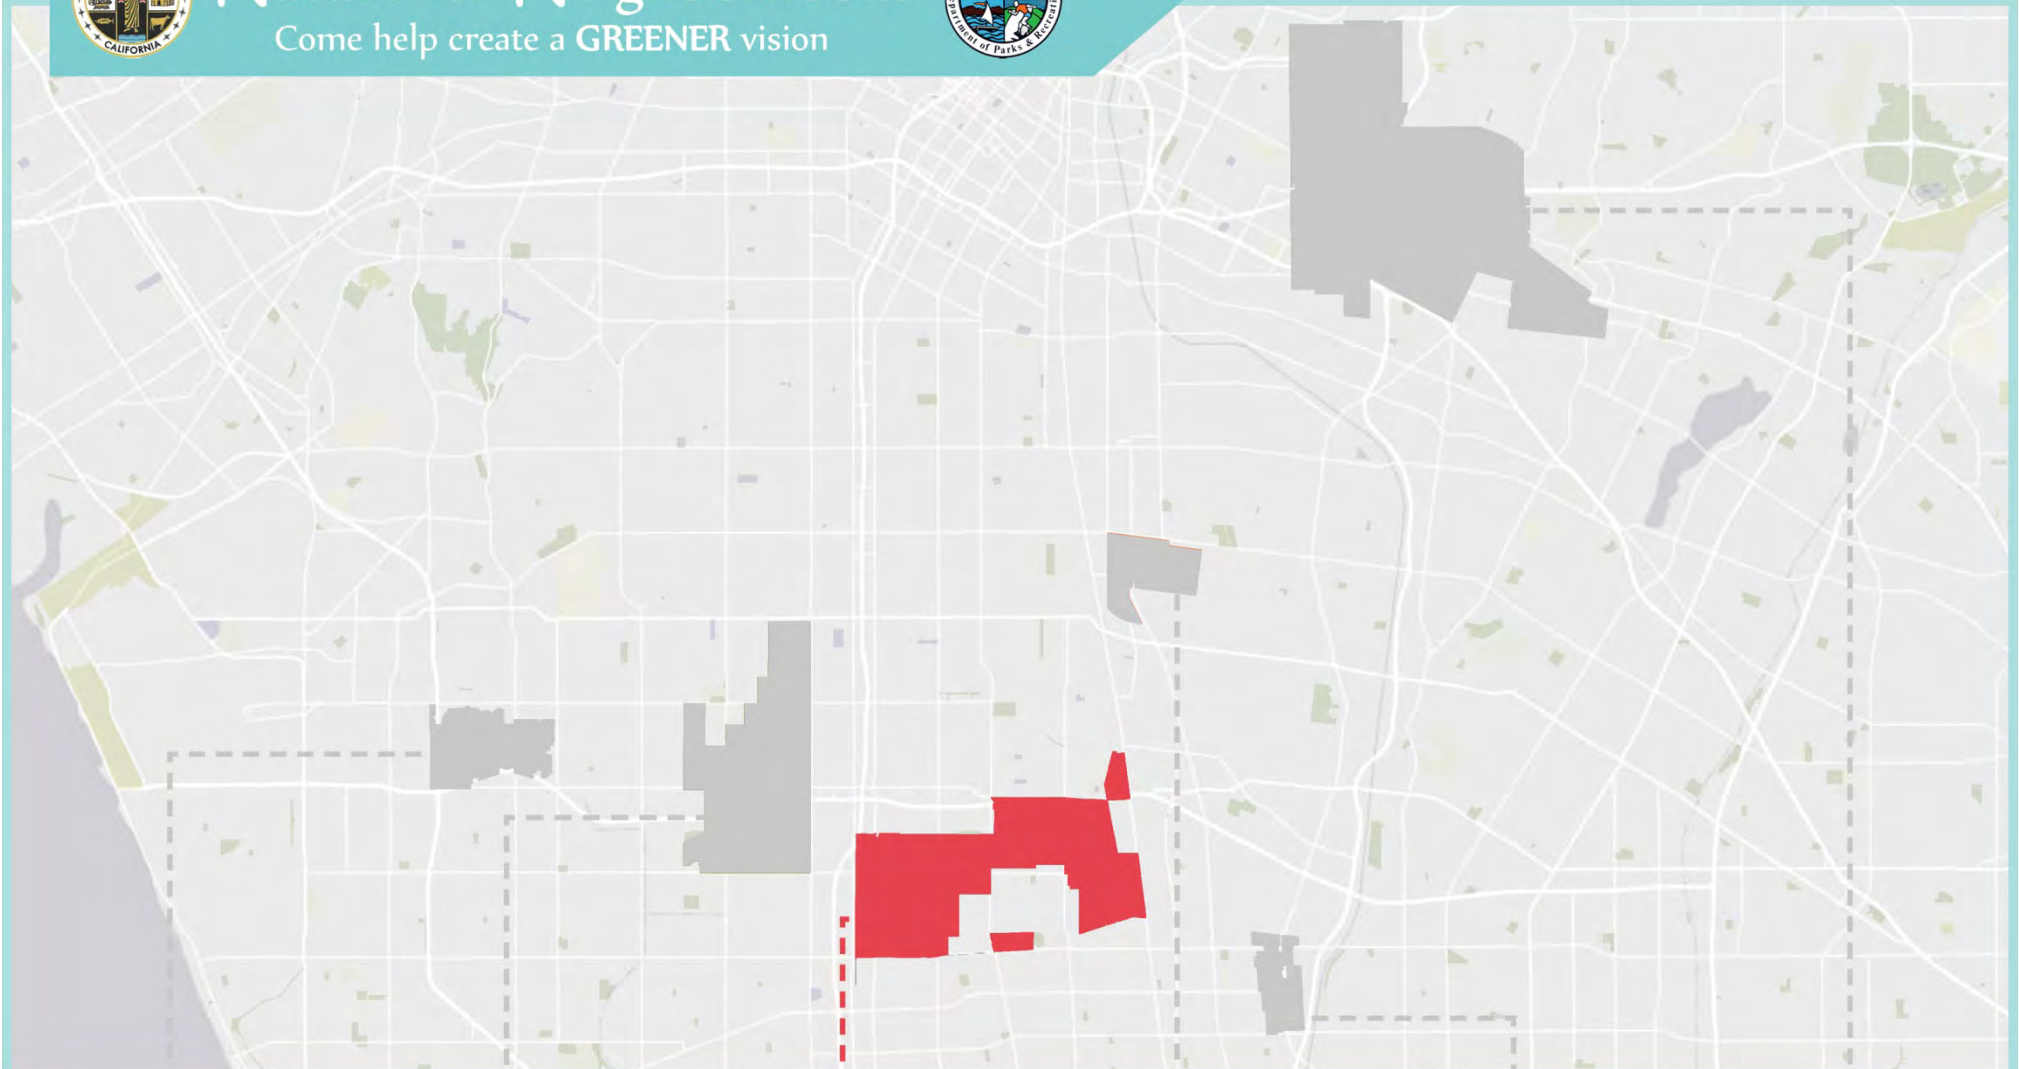

Nature for Neighborhoods

Come help create a GREENER vision

PLACEWORKS

WILLOWBROOK COMMUNITY DESIGN WORKSHOP

LENNOX

WESTMONT-
WEST ATHENS

WILLOWBROOK

WALNUT
PARK

EAST RANCHO
DOMINGUEZ

EAST LOS
ANGELES