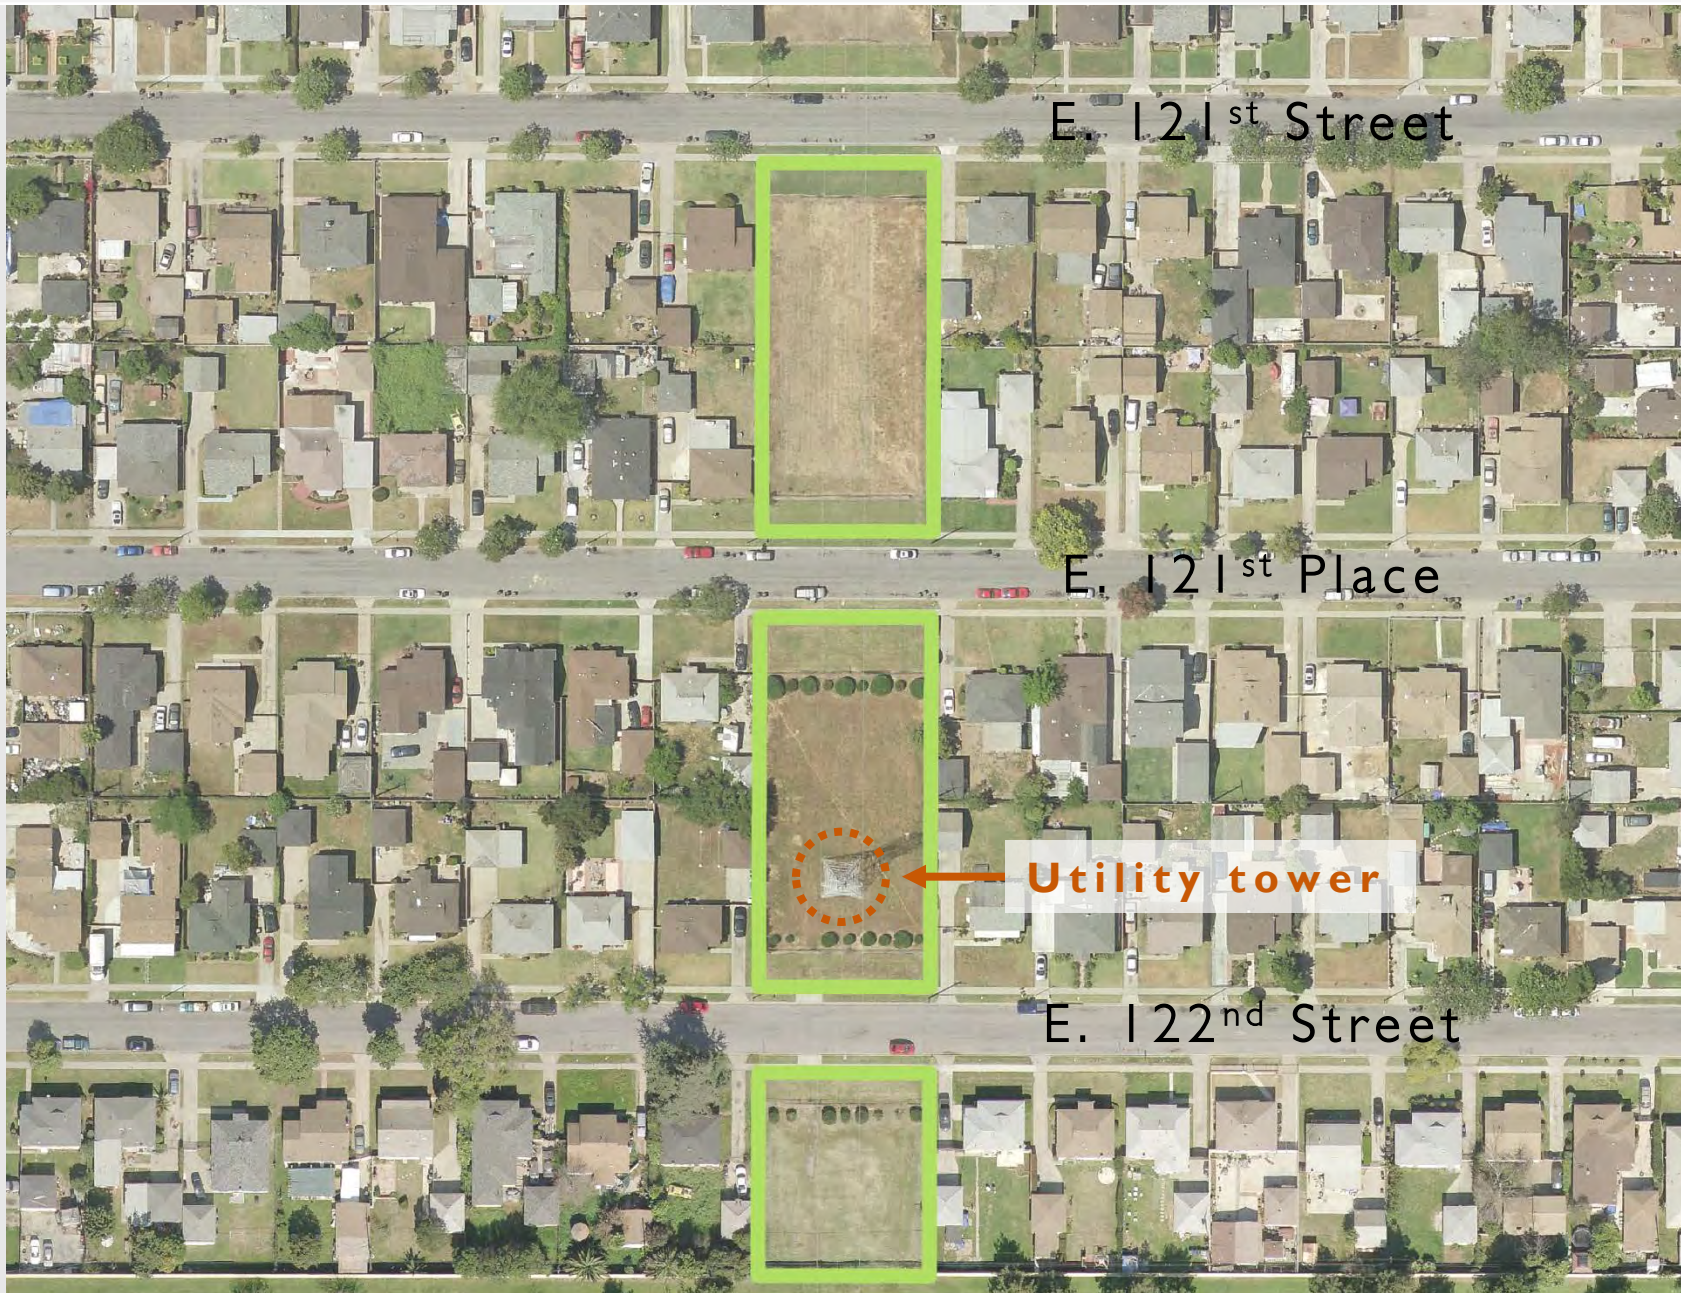

SENDERO B1

TRAIL B1

SENDERO B1

CONTEXT AND CONNECTIONS

CONTEXTO Y CONEXIONES

TRAIL B1

SENDERO B1

S. Avalon Blvd

E. 121st Street

E. 121st Place

E. 122nd Street

Utility tower

SITE CONDITIONS
CONDICIONES DEL SITIO

Total Size: 1.26 acres
Length: 0.13 miles

WILLOWBROOK

TRAIL B1