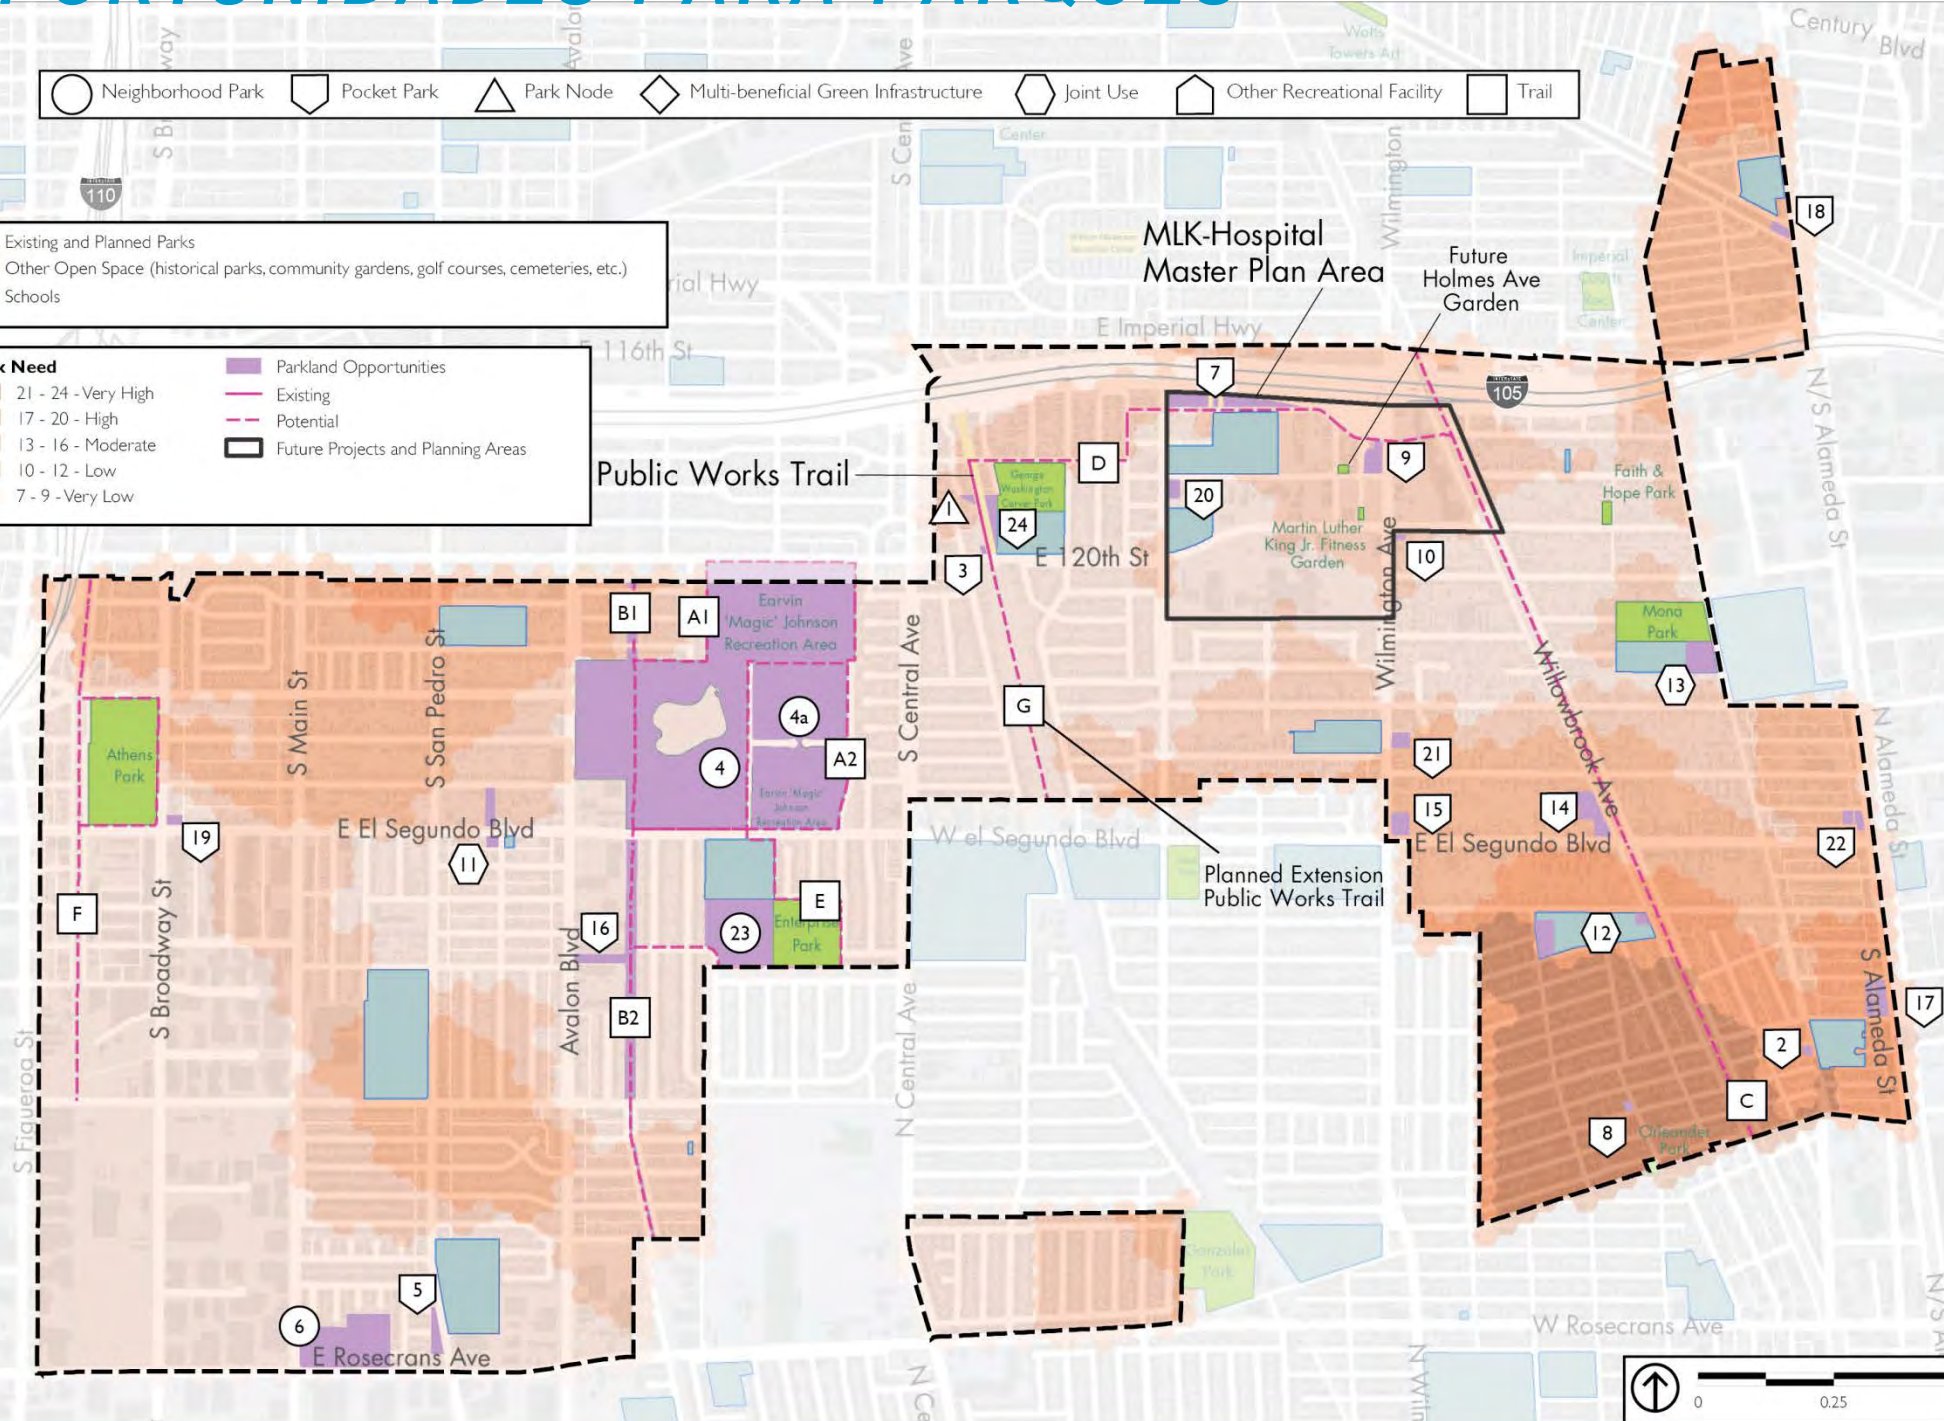

PARKLAND OPPORTUNITIES

OPORTUNIDADES PARA PARQUES

- Neighborhood Park
- Pocket Park
- Park Node
- Multi-beneficial Green Infrastructure
- Joint Use
- Other Recreational Facility
- Trail

- Existing and Planned Parks
- Other Open Space (historical parks, community gardens, golf courses, cemeteries, etc.)
- Schools

1. **Park Need**
2. 21 - 24 - Very High
   - 17 - 20 - High
   - 13 - 16 - Moderate
   - 10 - 12 - Low
   - 7 - 9 - Very Low
3. **Parkland Opportunities**
4. Existing
   - Potential
   - Future Projects and Planning Areas