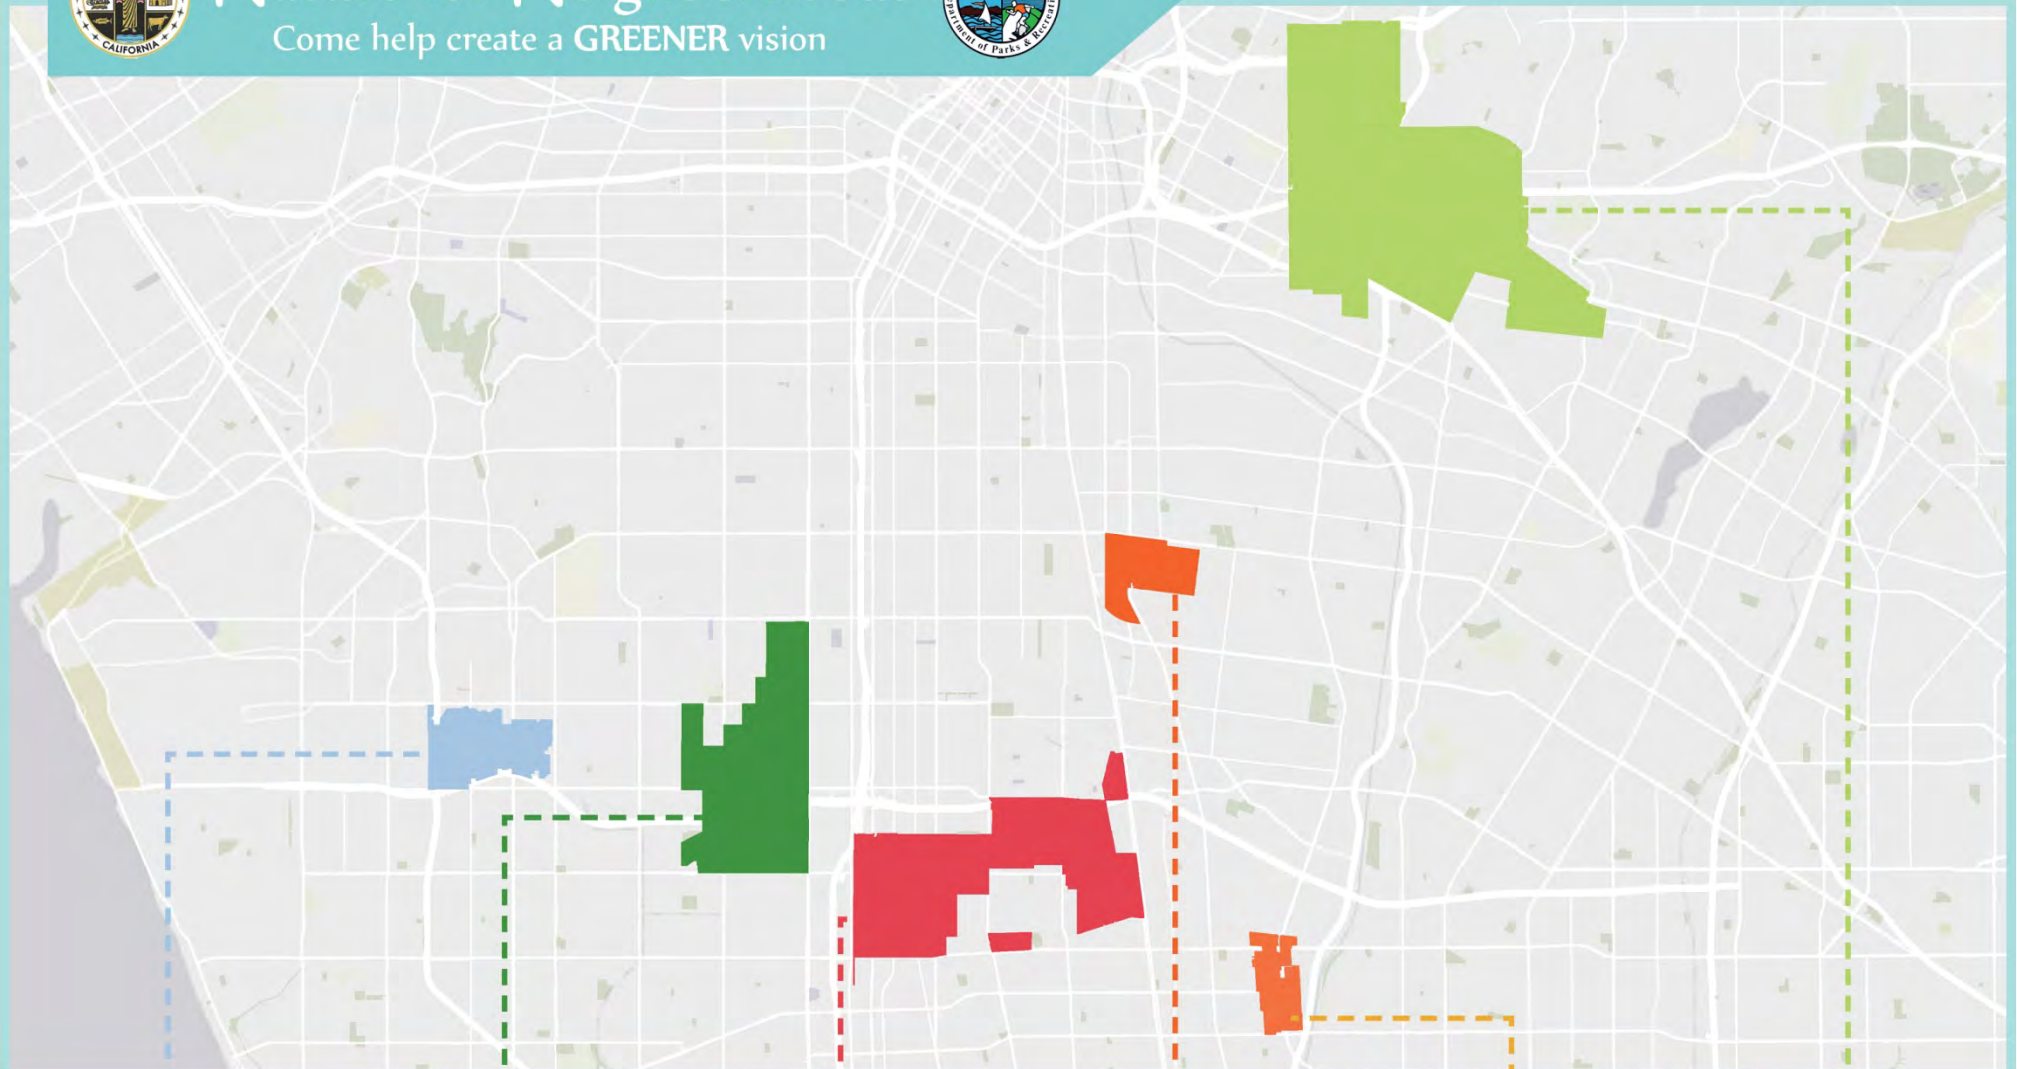

Community Theme

© Rafael Rivera 2013

Interactive Piece

SITE DESIGN ACTIVITY

EJERCICIO DE DISEÑO DEL SITIO

Nature for Neighborhoods

Come help create a GREENER vision

PLACEWORKS