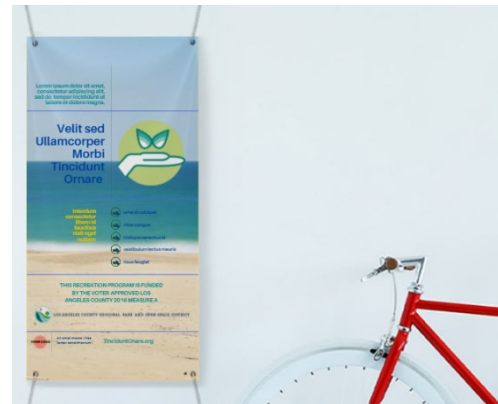

Image References for Branding Policy

Signage Examples

Image A

The above signage fits the minimal funding acknowledgement requirements.

Image B

The above signage utilizes a variety of additional optional features, including the funded grant project description and RPOSD QR code. The QR code is available for download on our website. The RPOSD QR code will link individuals to the 'About the District' webpage on RPOSD's website (URL: <https://rposd.lacounty.gov/district/>).

Program Material Examples

Image C1, C2

Above is a demonstration of using our horizontal logo on a banner to announce a program funded by RPOSD.

Image D

Above is a demonstration of using our stacked logo on social media post introducing a program funded by RPOSD.