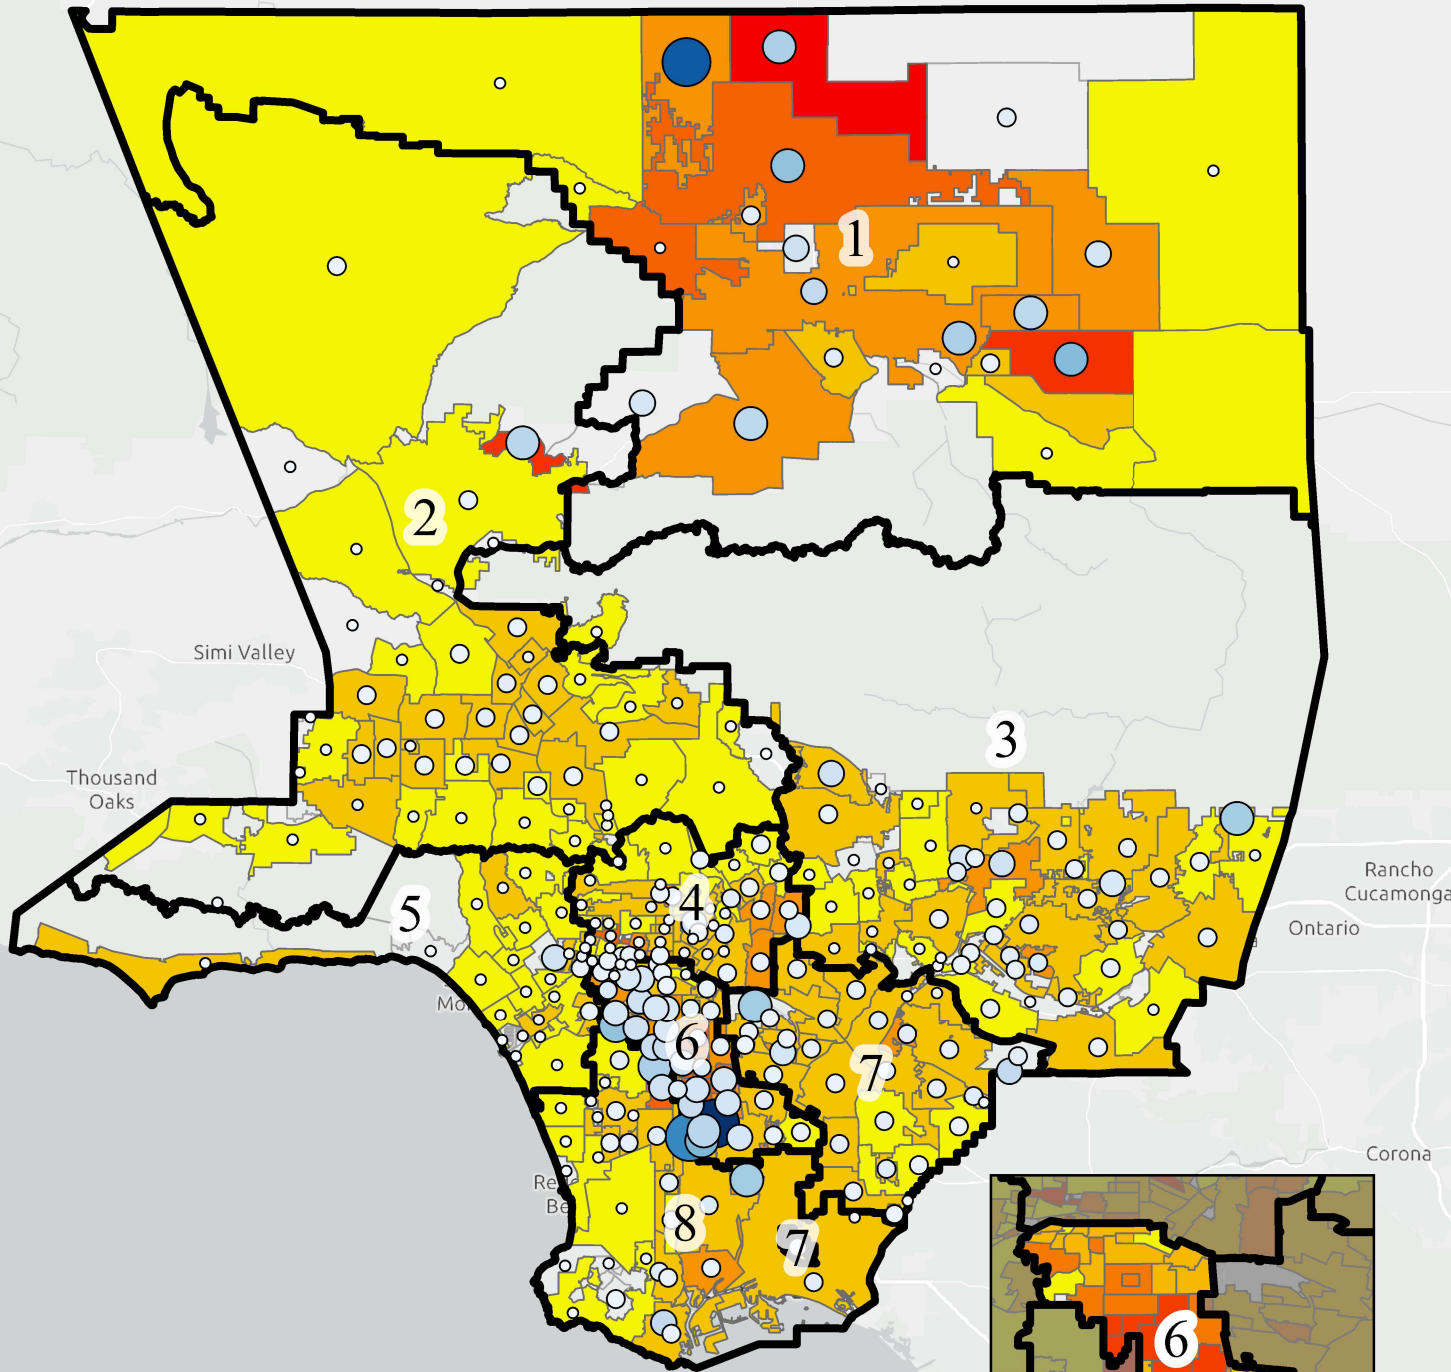

Foster Youth Placement & Foster Youth Removal Rate In Los Angeles County 2021

Legend

| Foster Youth Placement Per 1000 | Foster Youth Removals per 1000 | Service Planning Area |
|---------------------------------|--------------------------------|-----------------------|
| <3 | <1 | Service Planning Area |
| 3.1-9 | 1.1 - 3 | |
| 9 - 18 | 3.1 - 5 | |
| 18.1 - 31 | 5.1 - 8 | |
| 31.1 - 69 | 8.1 - 13 | |
| | 13.1 - 17 | |