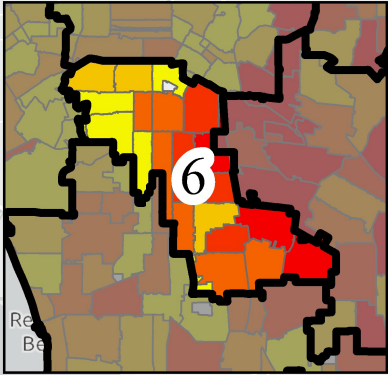

Justice Equity Need Rank In Los Angeles County 2022

Legend

Justice Equity Need Index	Service Planning Area
1 - 47	Service Planning Area
48 - 93	
94 - 139	
140 - 185	
186 - 231	
232 - 277	