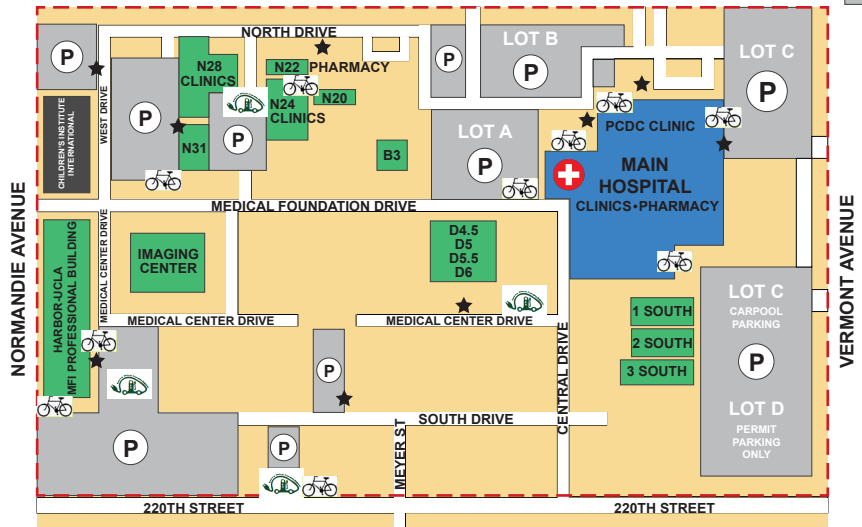

CARSON STREET

**MAP LEGEND**

-  PATIENT SERVICE BUILDING
-  PATIENT VISITOR PARKING
-  SHUTTLE BUS STOP
-  SMOKE & TOBACCO FREE CAMPUS

-  ELECTRIC VEHICLE CHARGING STATION
-  EMERGENCY
-  BIKE RACKS