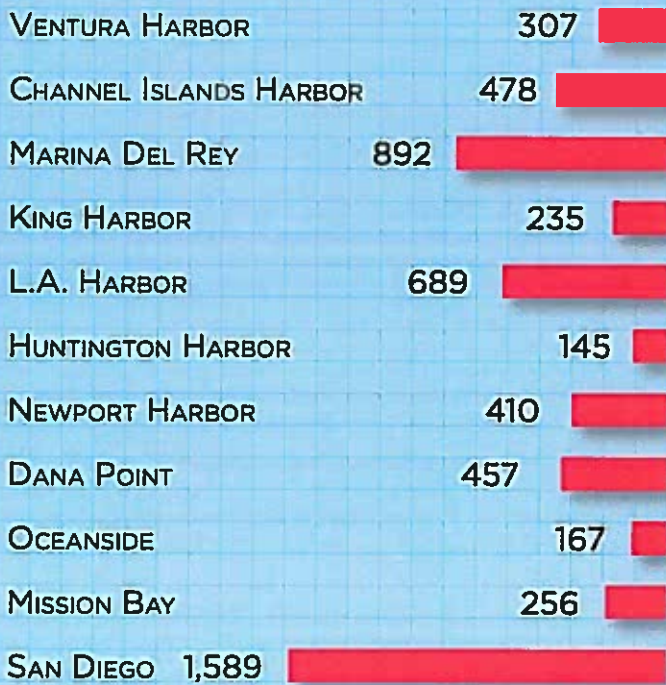

SOUTHERN CALIFORNIA

OCEAN MARINA

ECONOMIC IMPACT

5,625 JOBS

\$463 MILLION ANNUAL ECONOMIC IMPACT

2012
SUPER BOWL

\$342 MILLION

VS.