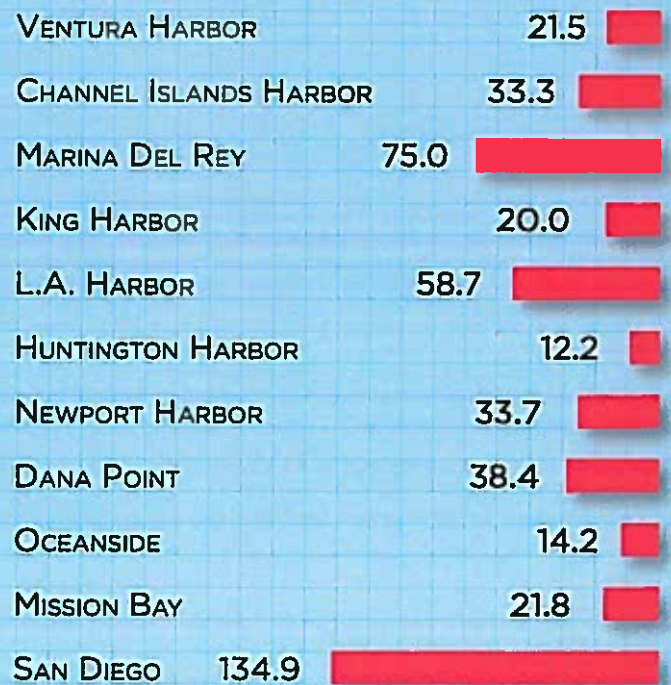

SOUTHERN CALIFORNIA

OCEAN MARINA

ECONOMIC IMPACT

5,625 JOBS

\$463 MILLION ANNUAL ECONOMIC IMPACT

2012
SUPER BOWL

\$342 MILLION

VS.