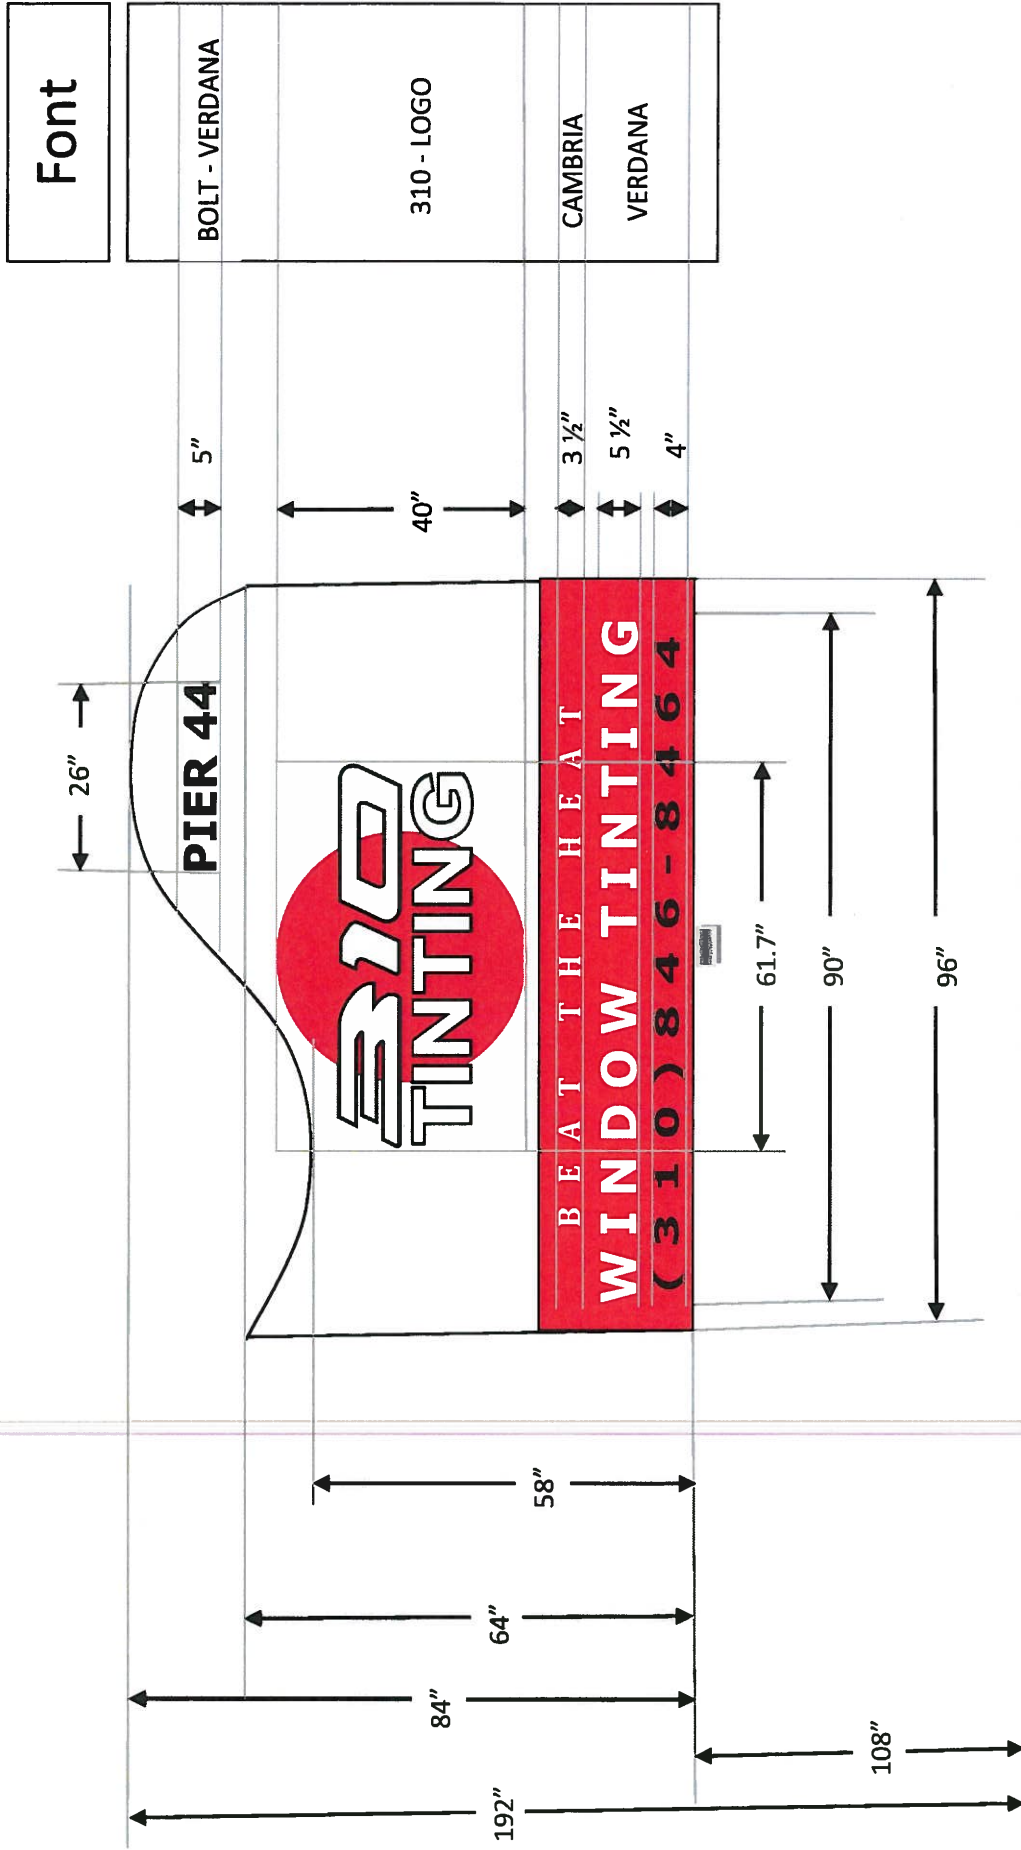

## Signage corner of Admiralty Way and Mindanao Way

- Sign's post is constructed of metal pipe wrapped in metal skin to create larger a diameter.
- Sign's face is constructed of sheet metal.
- Sign is 96" wide.
- The sign face has a multi height range with the low point measuring 64" and the high point of the sign measuring 84".
- The Sign is single side.
- Rear side is blank.
- Sign will not be illuminated.
- Background of the sign is white and vinyl sticker will be mounted on their surface
- PIER 44.- Black vinyl / measuring 5" high / Bolt Verdana
- 310 – LOGO .- Black – White – Red vinyl / measuring 40" high
- BEAT THE HEAT.- White vinyl / measuring 3 ½" high / Cambria
- WINDOW TINTING.- White vinyl / measuring 5 ½" high / Verdana
- (310)846-8464.- Black vinyl / measuring 4" high / Verdana

## Existing Sign Location And Orientation

4695 Admiralty Way, Marina Del Rey, California 90292 – signage proposal

# New 310 TINTING, Signage Mockup

CORNER OF:

Admiralty Way and Mindanao

Address:

4695 Admiralty Way, Marina Del Rey, California 90292

---

# 310 TINTING -- Signage Dimensions

**GROUND**  
**4695 Admiralty Way, Marina Del Rey, Ca**