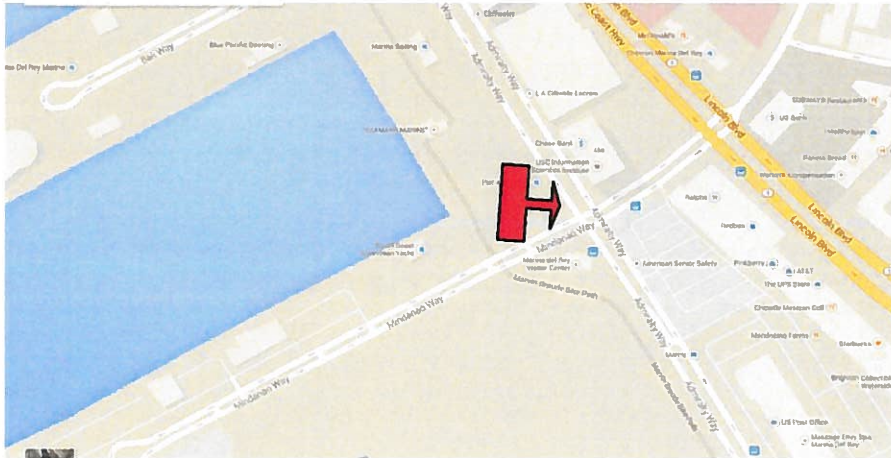

## Signage corner of Admiralty Way and Mindanao Way

- Sign's post is constructed of metal pipe wrapped in metal skin to create larger a diameter.
- Sign's face is constructed of sheet metal.
- Sign is 96" wide.
- The sign face has a multi height range with the low point measuring 64" and the high point of the sign measuring 84".
- The Sign is single side.
- Rear side is blank.
- Sign will not be illuminated.
- Background of the sign is white and vinyl sticker will be mounted on their surface
- PIER 44.- Black vinyl / measuring 5" high / Bolt Verdana
- 310 – LOGO .- Black – White – Red vinyl / measuring 40" high
- BEAT THE HEAT.- White vinyl / measuring 3 ½" high / Cambria
- WINDOW TINTING.- White vinyl / measuring 5 ½" high / Verdana
- (310)846-8464.- Black vinyl / measuring 4" high / Verdana

## Existing Sign Location And Orientation

4695 Admiralty Way, Marina Del Rey, California 90292 – signage proposal

# New 310 TINTING, Signage Mockup

CORNER OF:

Admiralty Way and Mindanao

Address:

4695 Admiralty Way, Marina Del Rey, California 90292

---