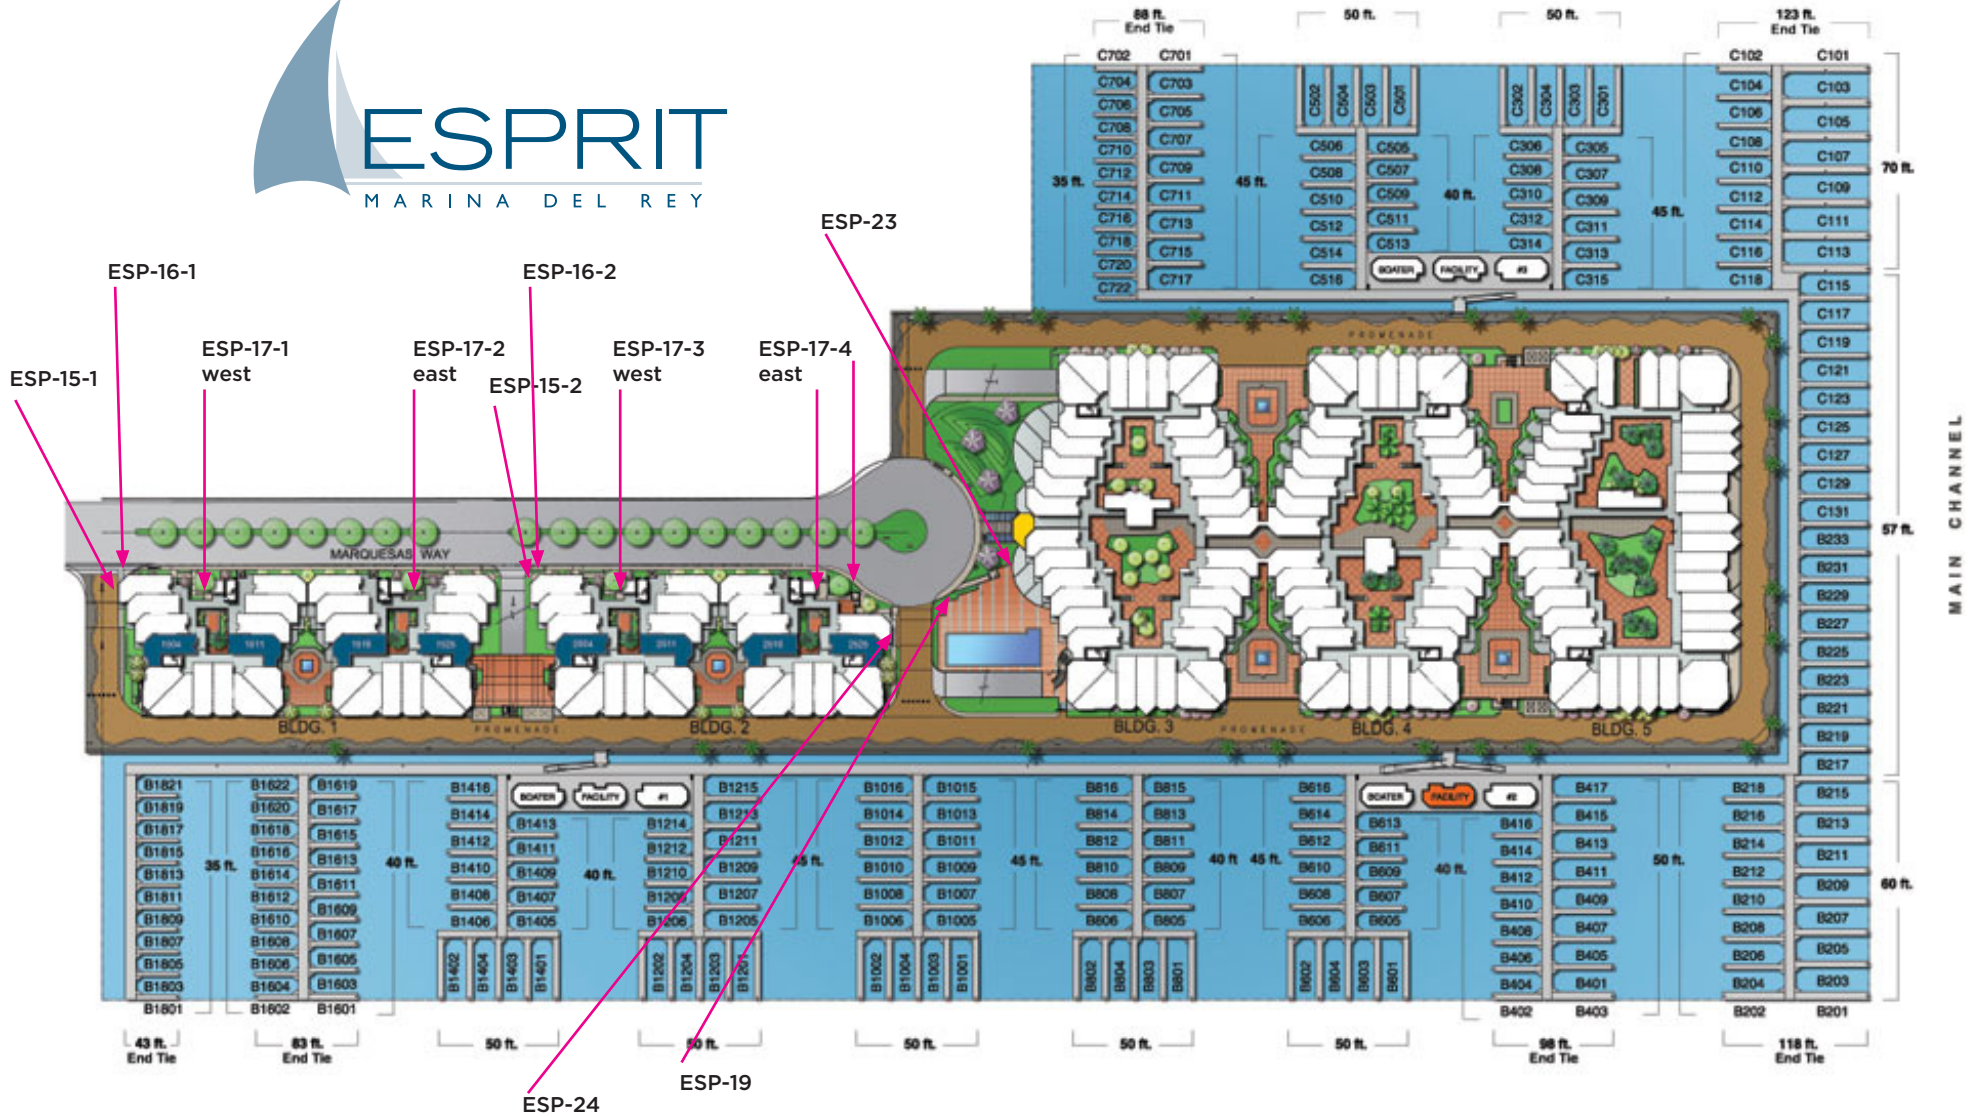

Esprit Signage

02.18.14

Posted into concrete footings in soil

2" Height x 1/2" Depth
 ACRYLIC LETTER
 - White Acrylic
 - Surface mount to Trex

MONUMENT CONSTRUCTION

- Trex (Lava Rock-Color) 2"x4"
- 1" End frame, SILVER MATTE 49/90500 POWDER COAT FINISH
- Acrylic sign floats 1"
- Stainless steel fasteners
- Aluminum standoffs

DIMENSION

LETTER DETAIL

PIN MOUNTING DETAIL

Total height - 4' - .5"

28"

4"

16.5"

Total height - 6' - 8"

40"

4"

36"

Total height - 6' - 8"

40"

4"

36"