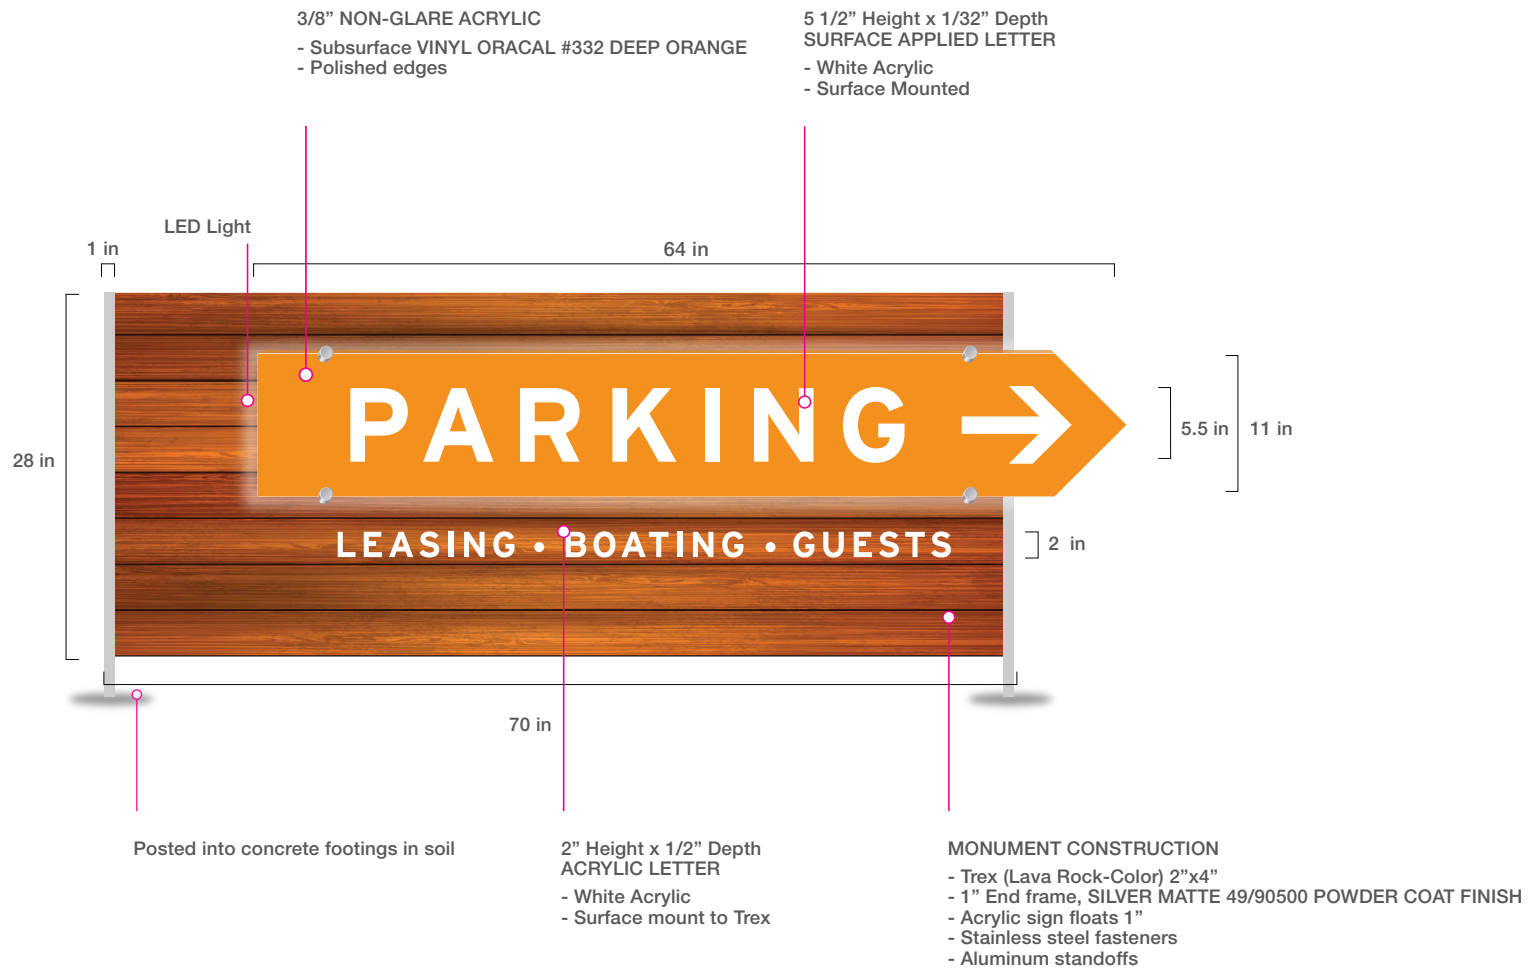

Esprit Signage

02.18.14

Posted into concrete footings in soil

2" Height x 1/2" Depth
 ACRYLIC LETTER
 - White Acrylic
 - Surface mount to Trex

MONUMENT CONSTRUCTION

- Trex (Lava Rock-Color) 2"x4"
- 1" End frame, SILVER MATTE 49/90500 POWDER COAT FINISH
- Acrylic sign floats 1"
- Stainless steel fasteners
- Aluminum standoffs

DIMENSION

LETTER DETAIL

PIN MOUNTING DETAIL

Total height - 4' - .5"

28"

4"

16.5"

Total height - 6' - 8"

40"

4"

36"

Total height - 6' - 8"

40"

4"

36"