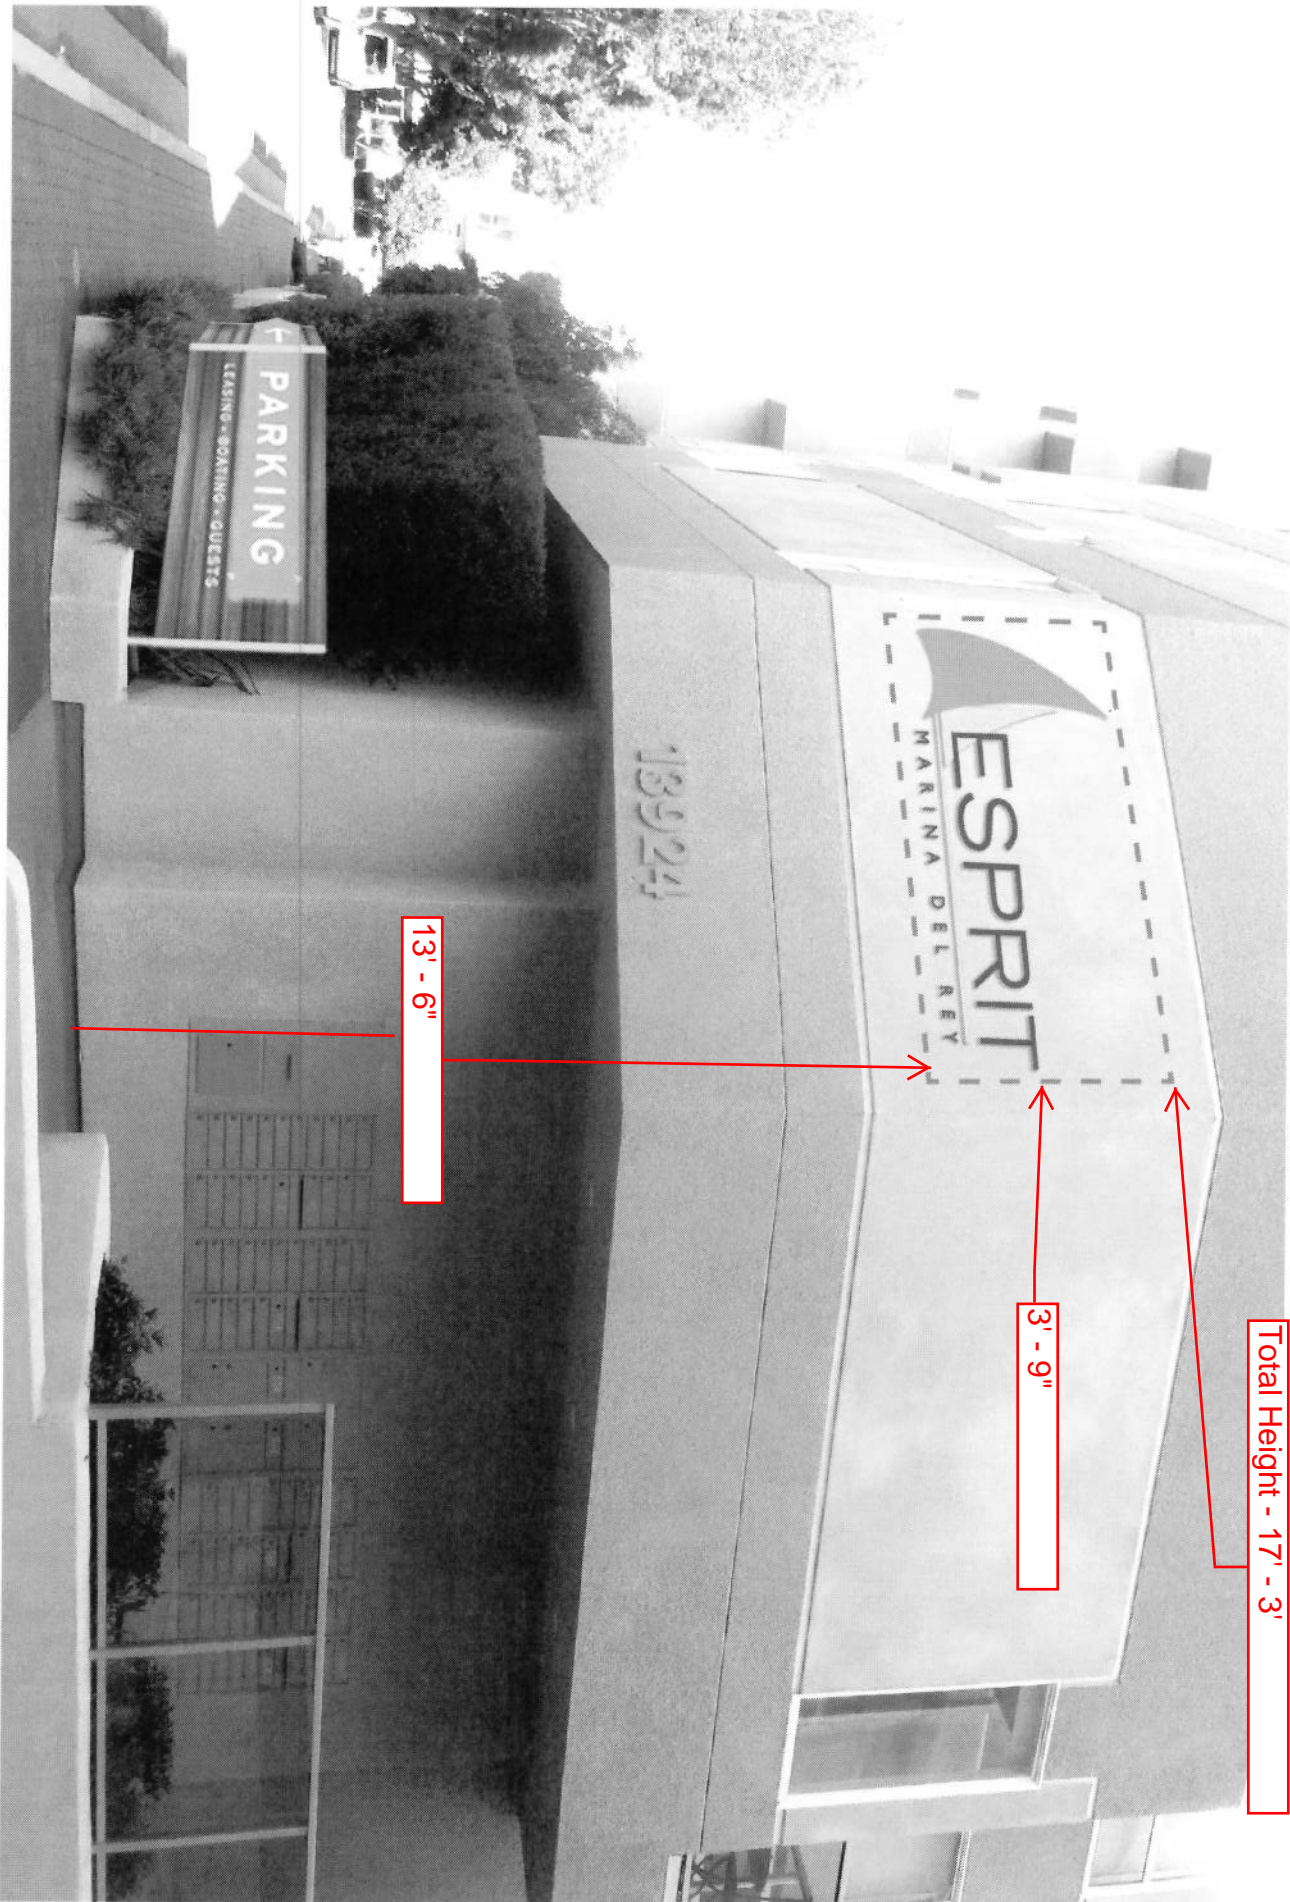

Esprit Signage

02.18.14

Posted into concrete footings in soil

2" Height x 1/2" Depth
 ACRYLIC LETTER
 - White Acrylic
 - Surface mount to Trex

MONUMENT CONSTRUCTION

- Trex (Lava Rock-Color) 2"x4"
- 1" End frame, SILVER MATTE 49/90500 POWDER COAT FINISH
- Acrylic sign floats 1"
- Stainless steel fasteners
- Aluminum standoffs

DIMENSION

LETTER DETAIL

PIN MOUNTING DETAIL

Total height - 4' - .5"

28"

4"

16.5"

Total height - 6' - 8"

40"

4"

36"

Total height - 6' - 8"

40"

4"

36"