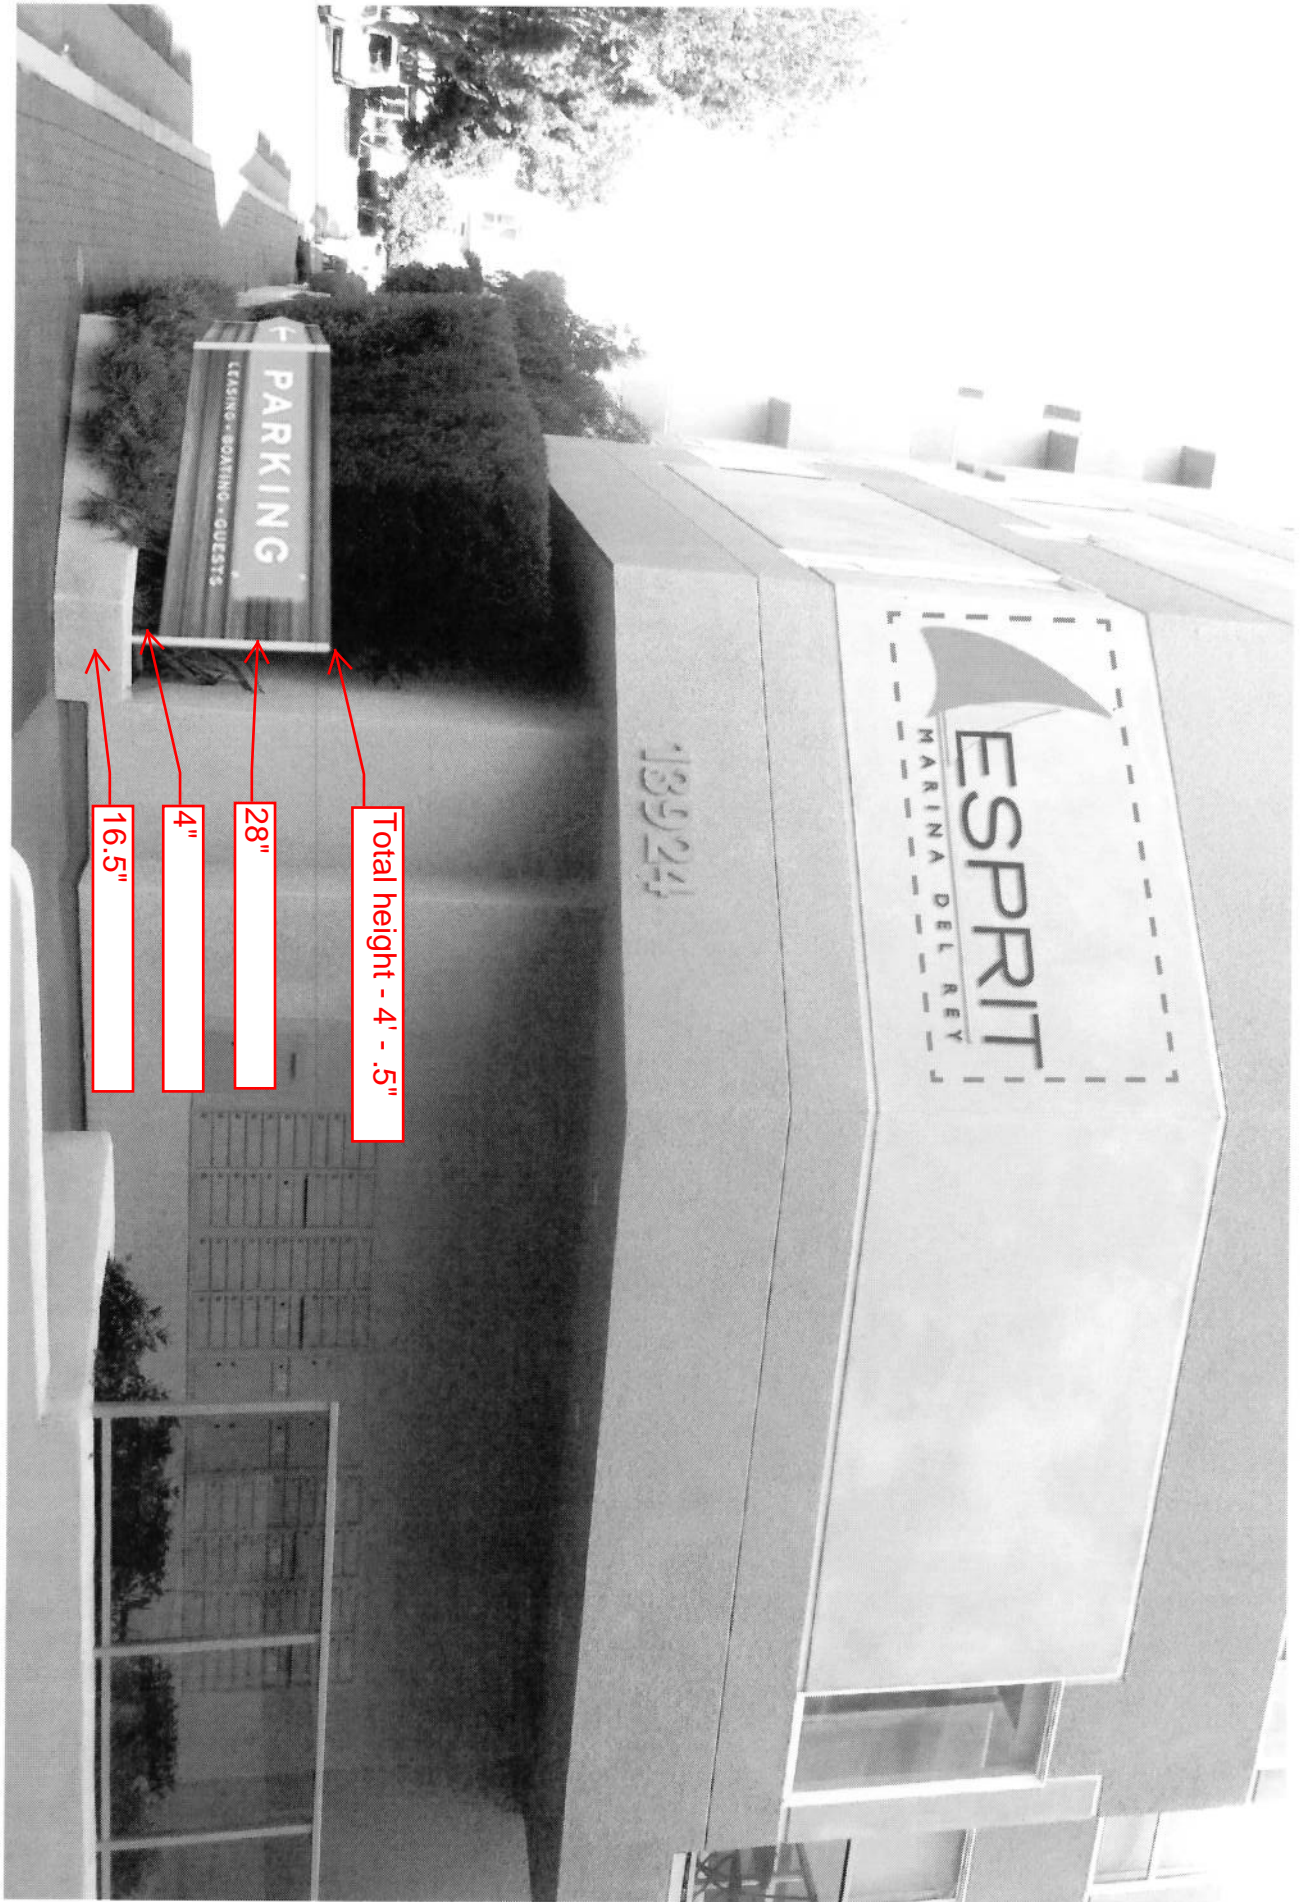

Esprit Signage

02.18.14

Posted into concrete footings in soil

2" Height x 1/2" Depth
 ACRYLIC LETTER
 - White Acrylic
 - Surface mount to Trex

MONUMENT CONSTRUCTION

- Trex (Lava Rock-Color) 2"x4"
- 1" End frame, SILVER MATTE 49/90500 POWDER COAT FINISH
- Acrylic sign floats 1"
- Stainless steel fasteners
- Aluminum standoffs

DIMENSION

LETTER DETAIL

PIN MOUNTING DETAIL

Total height - 4' - .5"

28"

4"

16.5"

Total height - 6' - 8"

40"

4"

36"

Total height - 6' - 8"

40"

4"

36"