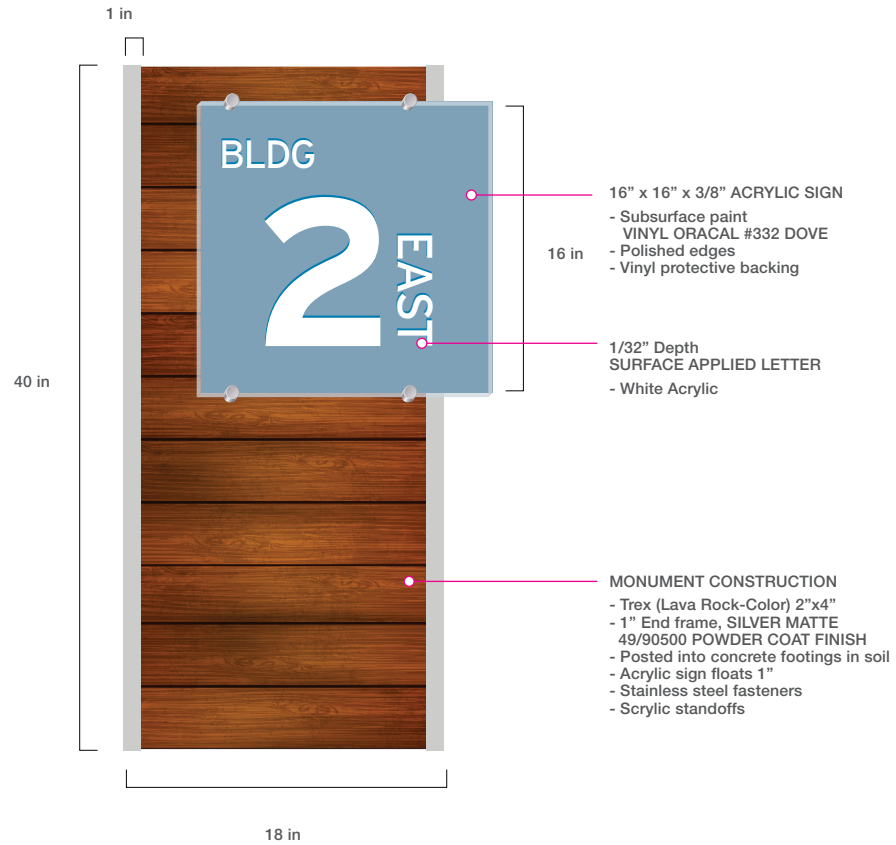

Esprit Signage

02.18.14

Posted into concrete footings in soil

2" Height x 1/2" Depth
 ACRYLIC LETTER
 - White Acrylic
 - Surface mount to Trex

MONUMENT CONSTRUCTION

- Trex (Lava Rock-Color) 2"x4"
- 1" End frame, SILVER MATTE 49/90500 POWDER COAT FINISH
- Acrylic sign floats 1"
- Stainless steel fasteners
- Aluminum standoffs

DIMENSION

LETTER DETAIL

PIN MOUNTING DETAIL

Total height - 4' - .5"

28"

4"

16.5"

Total height - 6' - 8"

40"

4"

36"

Total height - 6' - 8"

40"

4"

36"