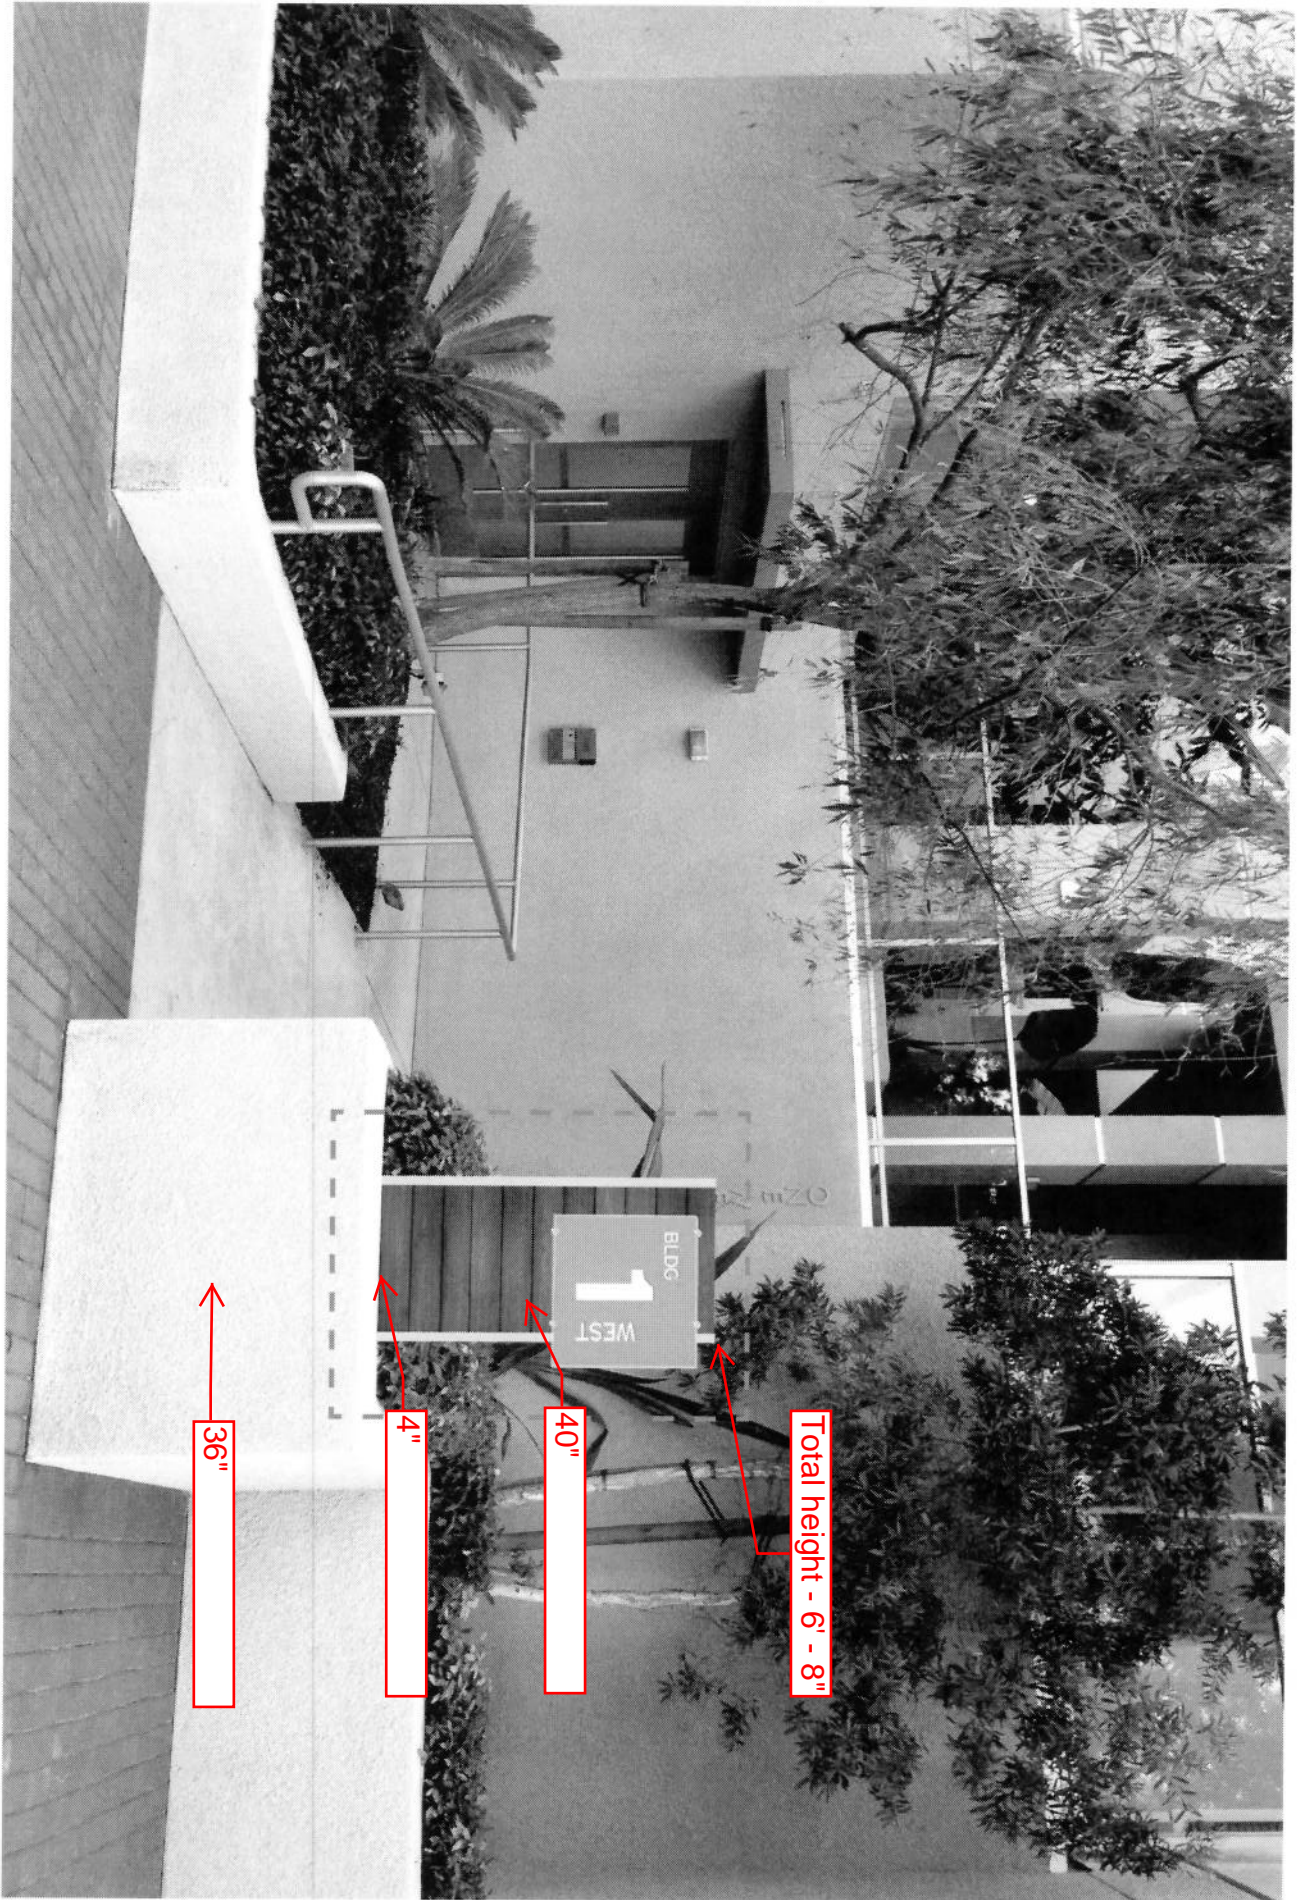

Esprit Signage

02.18.14

Posted into concrete footings in soil

2" Height x 1/2" Depth
 ACRYLIC LETTER
 - White Acrylic
 - Surface mount to Trex

MONUMENT CONSTRUCTION

- Trex (Lava Rock-Color) 2"x4"
- 1" End frame, SILVER MATTE 49/90500 POWDER COAT FINISH
- Acrylic sign floats 1"
- Stainless steel fasteners
- Aluminum standoffs

DIMENSION

LETTER DETAIL

PIN MOUNTING DETAIL

Total height - 4' - .5"

28"

4"

16.5"

Total height - 6' - 8"

40"

4"

36"

Total height - 6' - 8"

40"

4"

36"