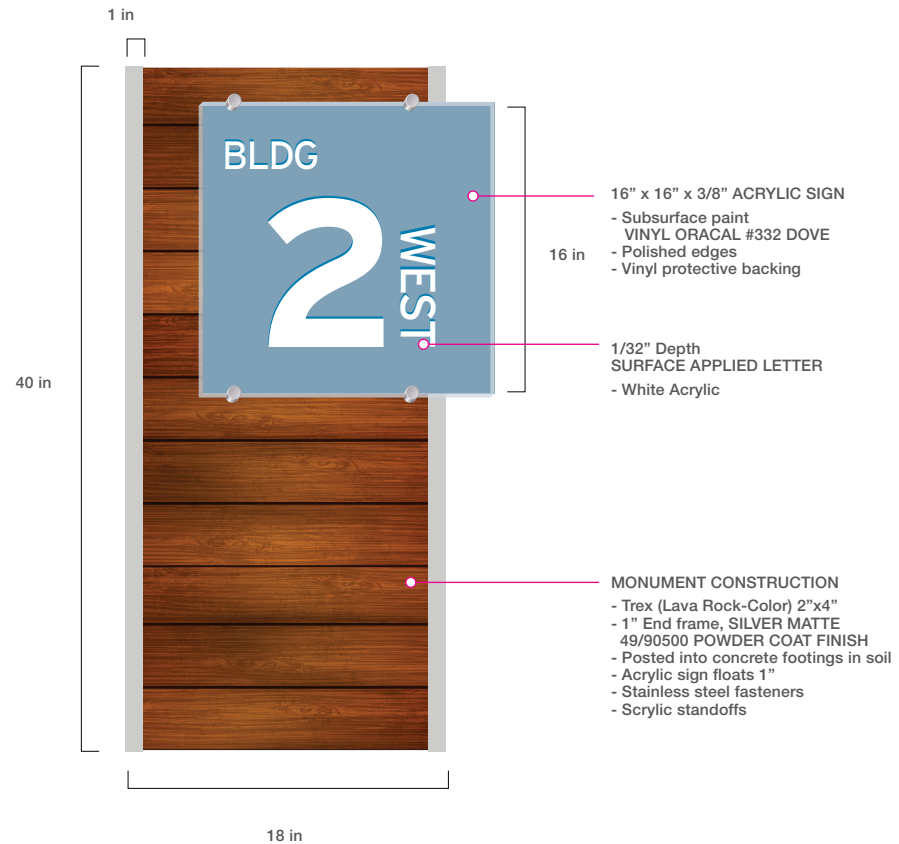

Esprit Signage

02.18.14

Posted into concrete footings in soil

2" Height x 1/2" Depth
 ACRYLIC LETTER
 - White Acrylic
 - Surface mount to Trex

MONUMENT CONSTRUCTION

- Trex (Lava Rock-Color) 2"x4"
- 1" End frame, SILVER MATTE 49/90500 POWDER COAT FINISH
- Acrylic sign floats 1"
- Stainless steel fasteners
- Aluminum standoffs

DIMENSION

LETTER DETAIL

PIN MOUNTING DETAIL

Total height - 4' - .5"

28"

4"

16.5"

Total height - 6' - 8"

40"

4"

36"

Total height - 6' - 8"

40"

4"

36"