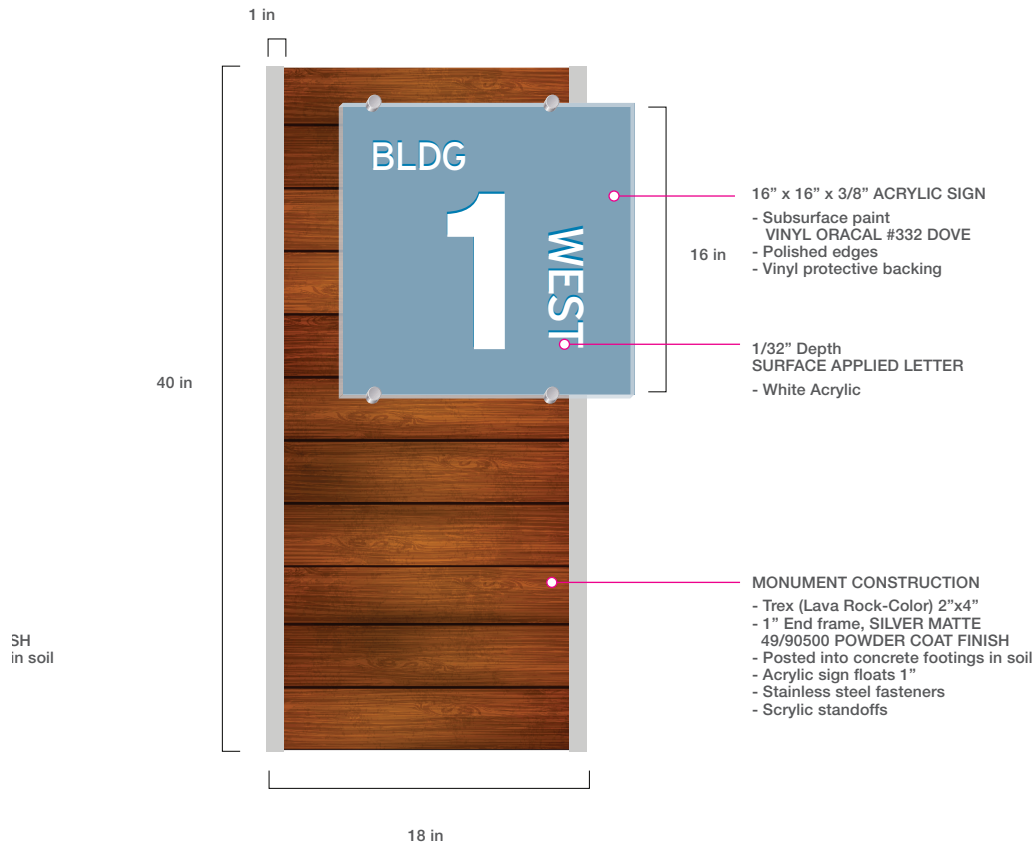

Esprit Signage

02.18.14

Posted into concrete footings in soil

2" Height x 1/2" Depth
 ACRYLIC LETTER
 - White Acrylic
 - Surface mount to Trex

MONUMENT CONSTRUCTION

- Trex (Lava Rock-Color) 2"x4"
- 1" End frame, SILVER MATTE 49/90500 POWDER COAT FINISH
- Acrylic sign floats 1"
- Stainless steel fasteners
- Aluminum standoffs

DIMENSION

LETTER DETAIL

PIN MOUNTING DETAIL

Total height - 4' - .5"

28"

4"

16.5"

Total height - 6' - 8"

40"

4"

36"

Total height - 6' - 8"

40"

4"

36"