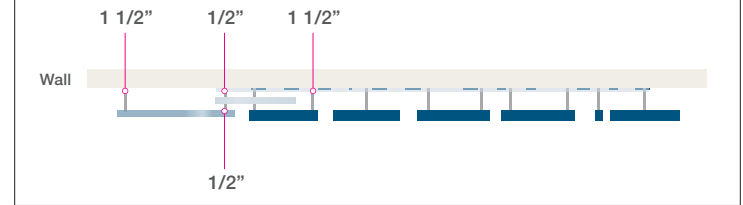

Esprit Signage

02.18.14

Posted into concrete footings in soil

2" Height x 1/2" Depth
 ACRYLIC LETTER
 - White Acrylic
 - Surface mount to Trex

MONUMENT CONSTRUCTION

- Trex (Lava Rock-Color) 2"x4"
- 1" End frame, SILVER MATTE 49/90500 POWDER COAT FINISH
- Acrylic sign floats 1"
- Stainless steel fasteners
- Aluminum standoffs

DIMENSION

LETTER DETAIL

PIN MOUNTING DETAIL

Total height - 4' - .5"

28"

4"

16.5"

Total height - 6' - 8"

40"

4"

36"

Total height - 6' - 8"

40"

4"

36"