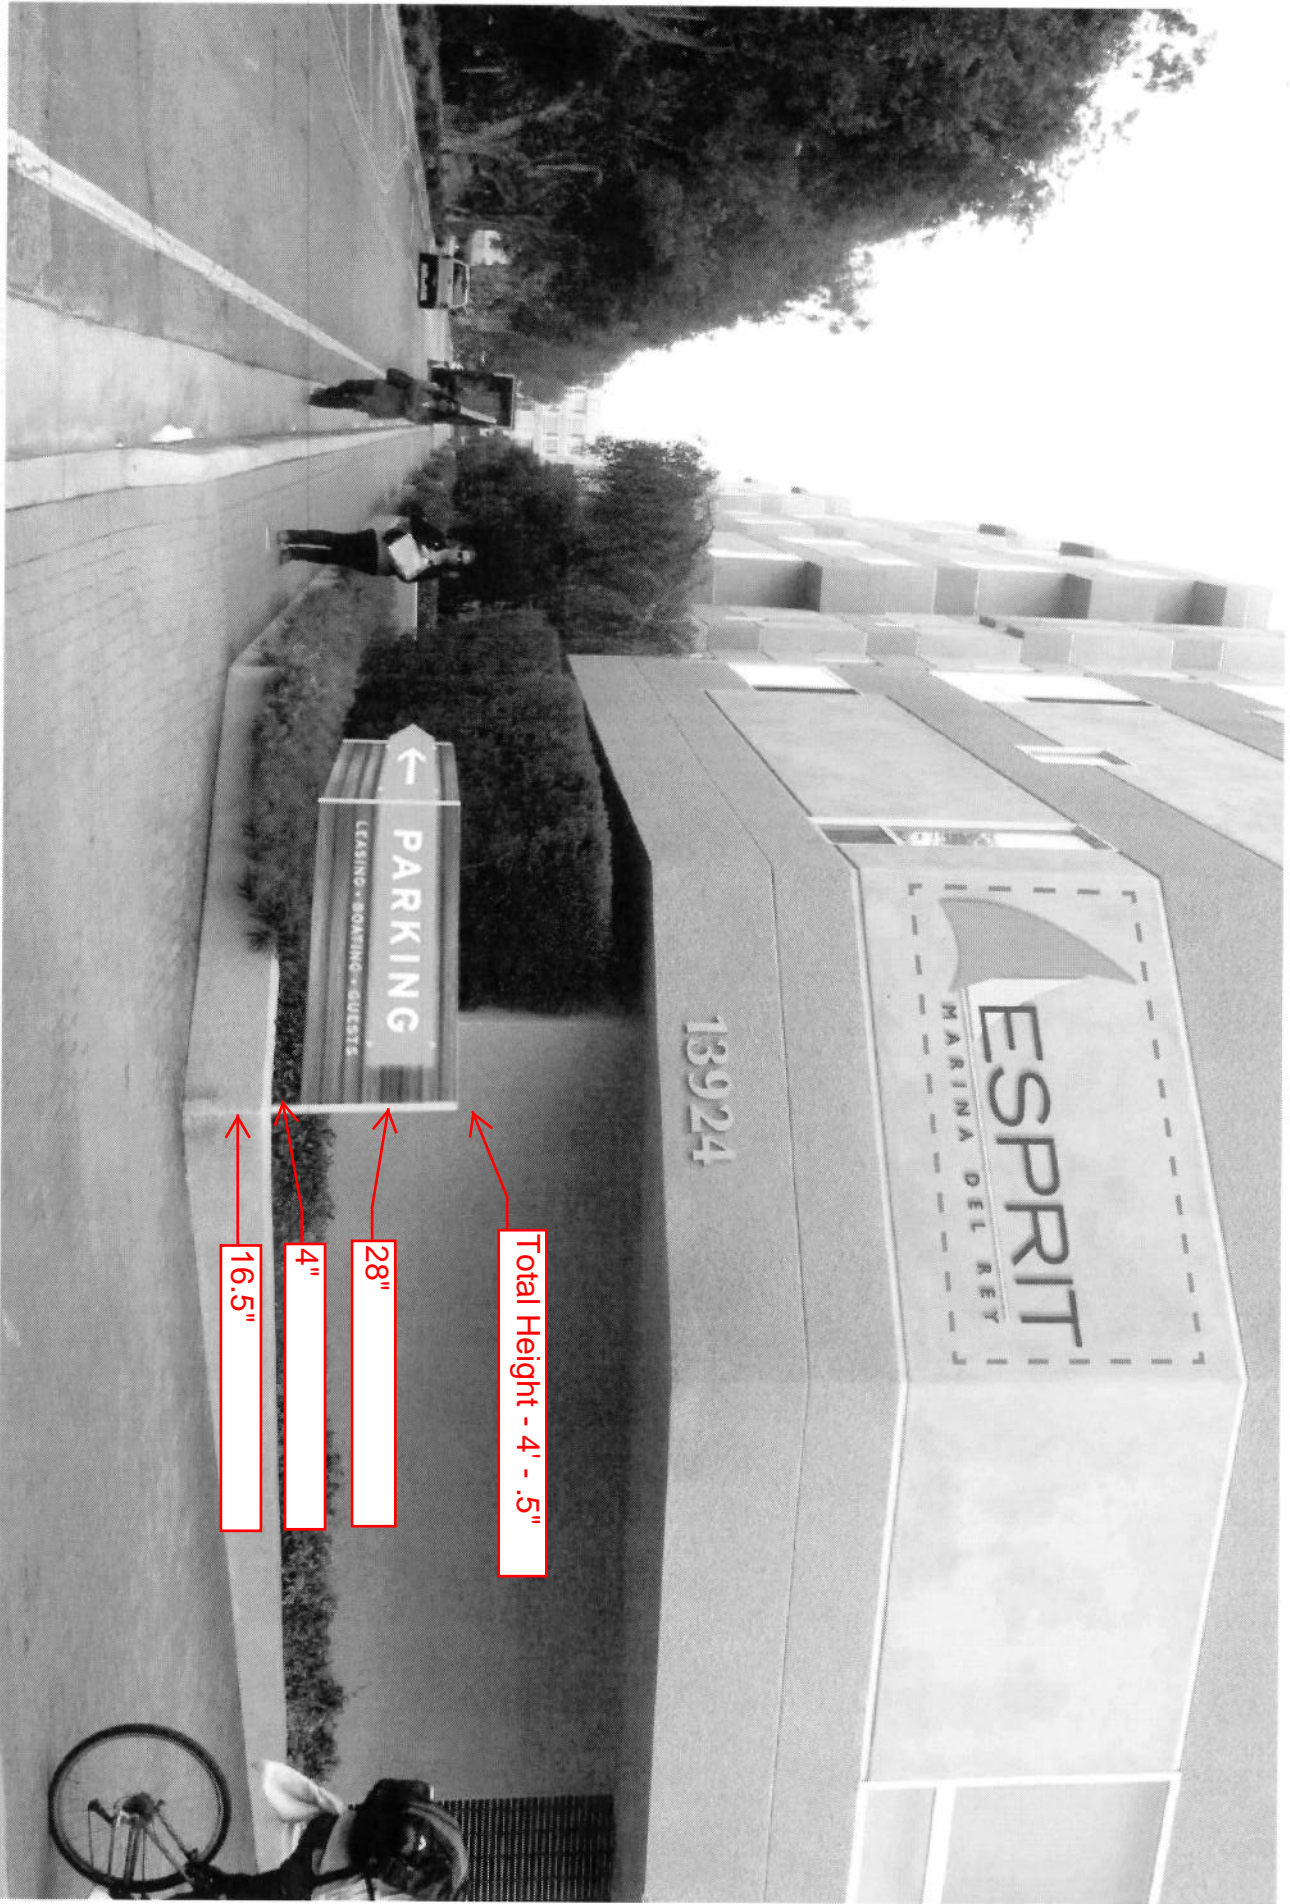

Esprit Signage

02.18.14

Posted into concrete footings in soil

2" Height x 1/2" Depth
 ACRYLIC LETTER
 - White Acrylic
 - Surface mount to Trex

MONUMENT CONSTRUCTION

- Trex (Lava Rock-Color) 2"x4"
- 1" End frame, SILVER MATTE 49/90500 POWDER COAT FINISH
- Acrylic sign floats 1"
- Stainless steel fasteners
- Aluminum standoffs

DIMENSION

LETTER DETAIL

PIN MOUNTING DETAIL

Total height - 4' - .5"

28"

4"

16.5"

Total height - 6' - 8"

40"

4"

36"

Total height - 6' - 8"

40"

4"

36"