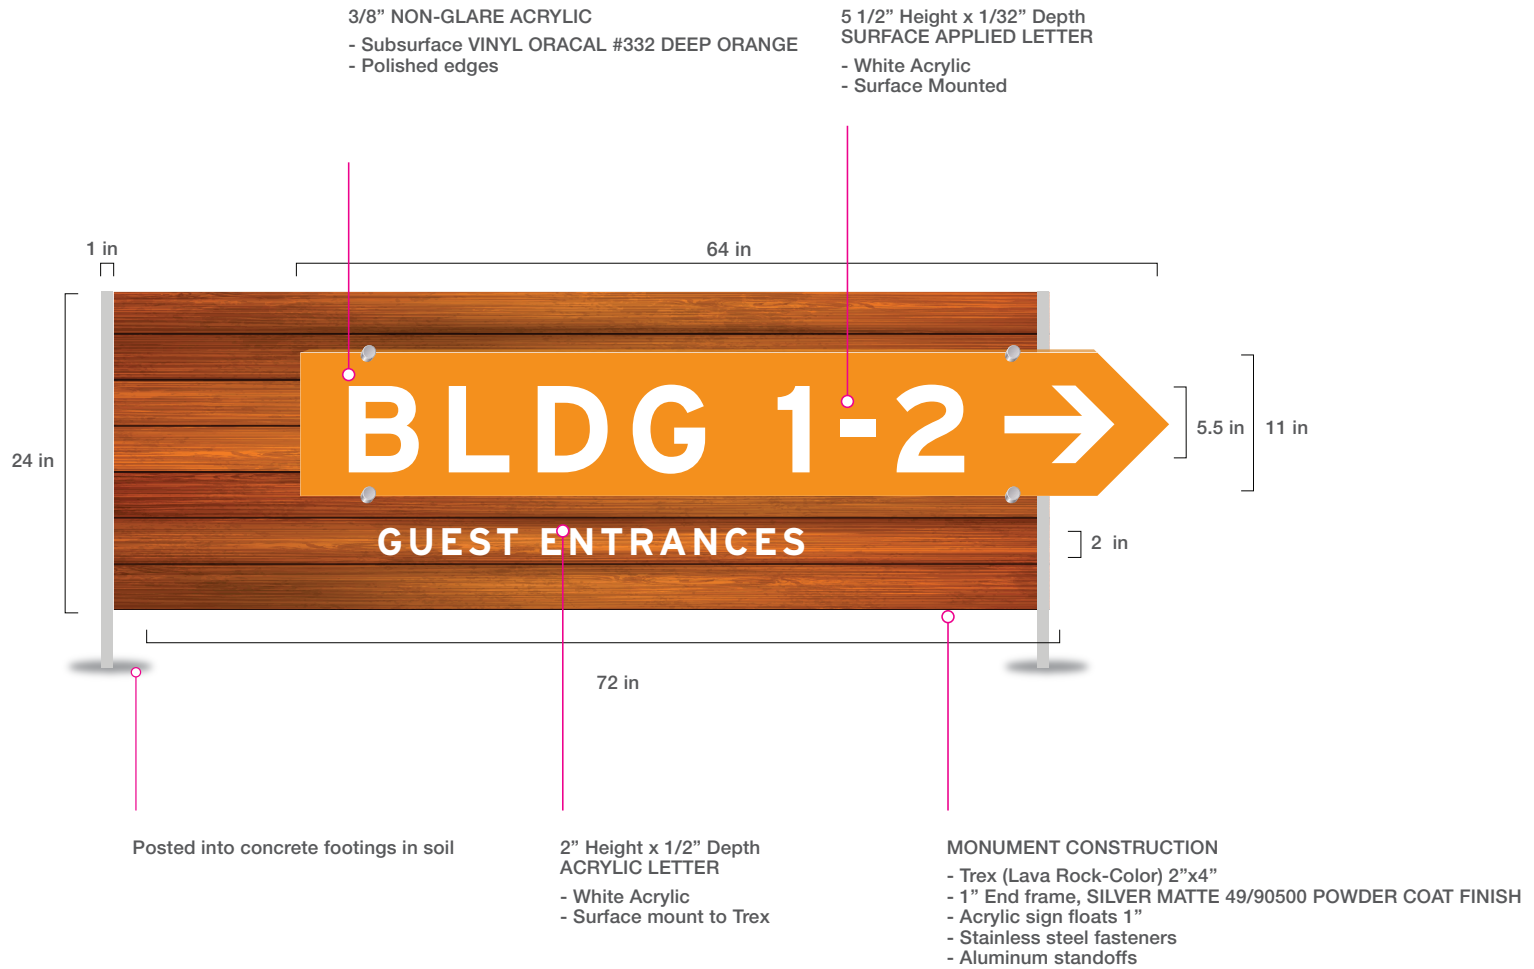

Esprit Signage

02.18.14

Posted into concrete footings in soil

2" Height x 1/2" Depth
 ACRYLIC LETTER
 - White Acrylic
 - Surface mount to Trex

MONUMENT CONSTRUCTION

- Trex (Lava Rock-Color) 2"x4"
- 1" End frame, SILVER MATTE 49/90500 POWDER COAT FINISH
- Acrylic sign floats 1"
- Stainless steel fasteners
- Aluminum standoffs

DIMENSION

LETTER DETAIL

PIN MOUNTING DETAIL

Total height - 4' - .5"

28"

4"

16.5"

Total height - 6' - 8"

40"

4"

36"

Total height - 6' - 8"

40"

4"

36"