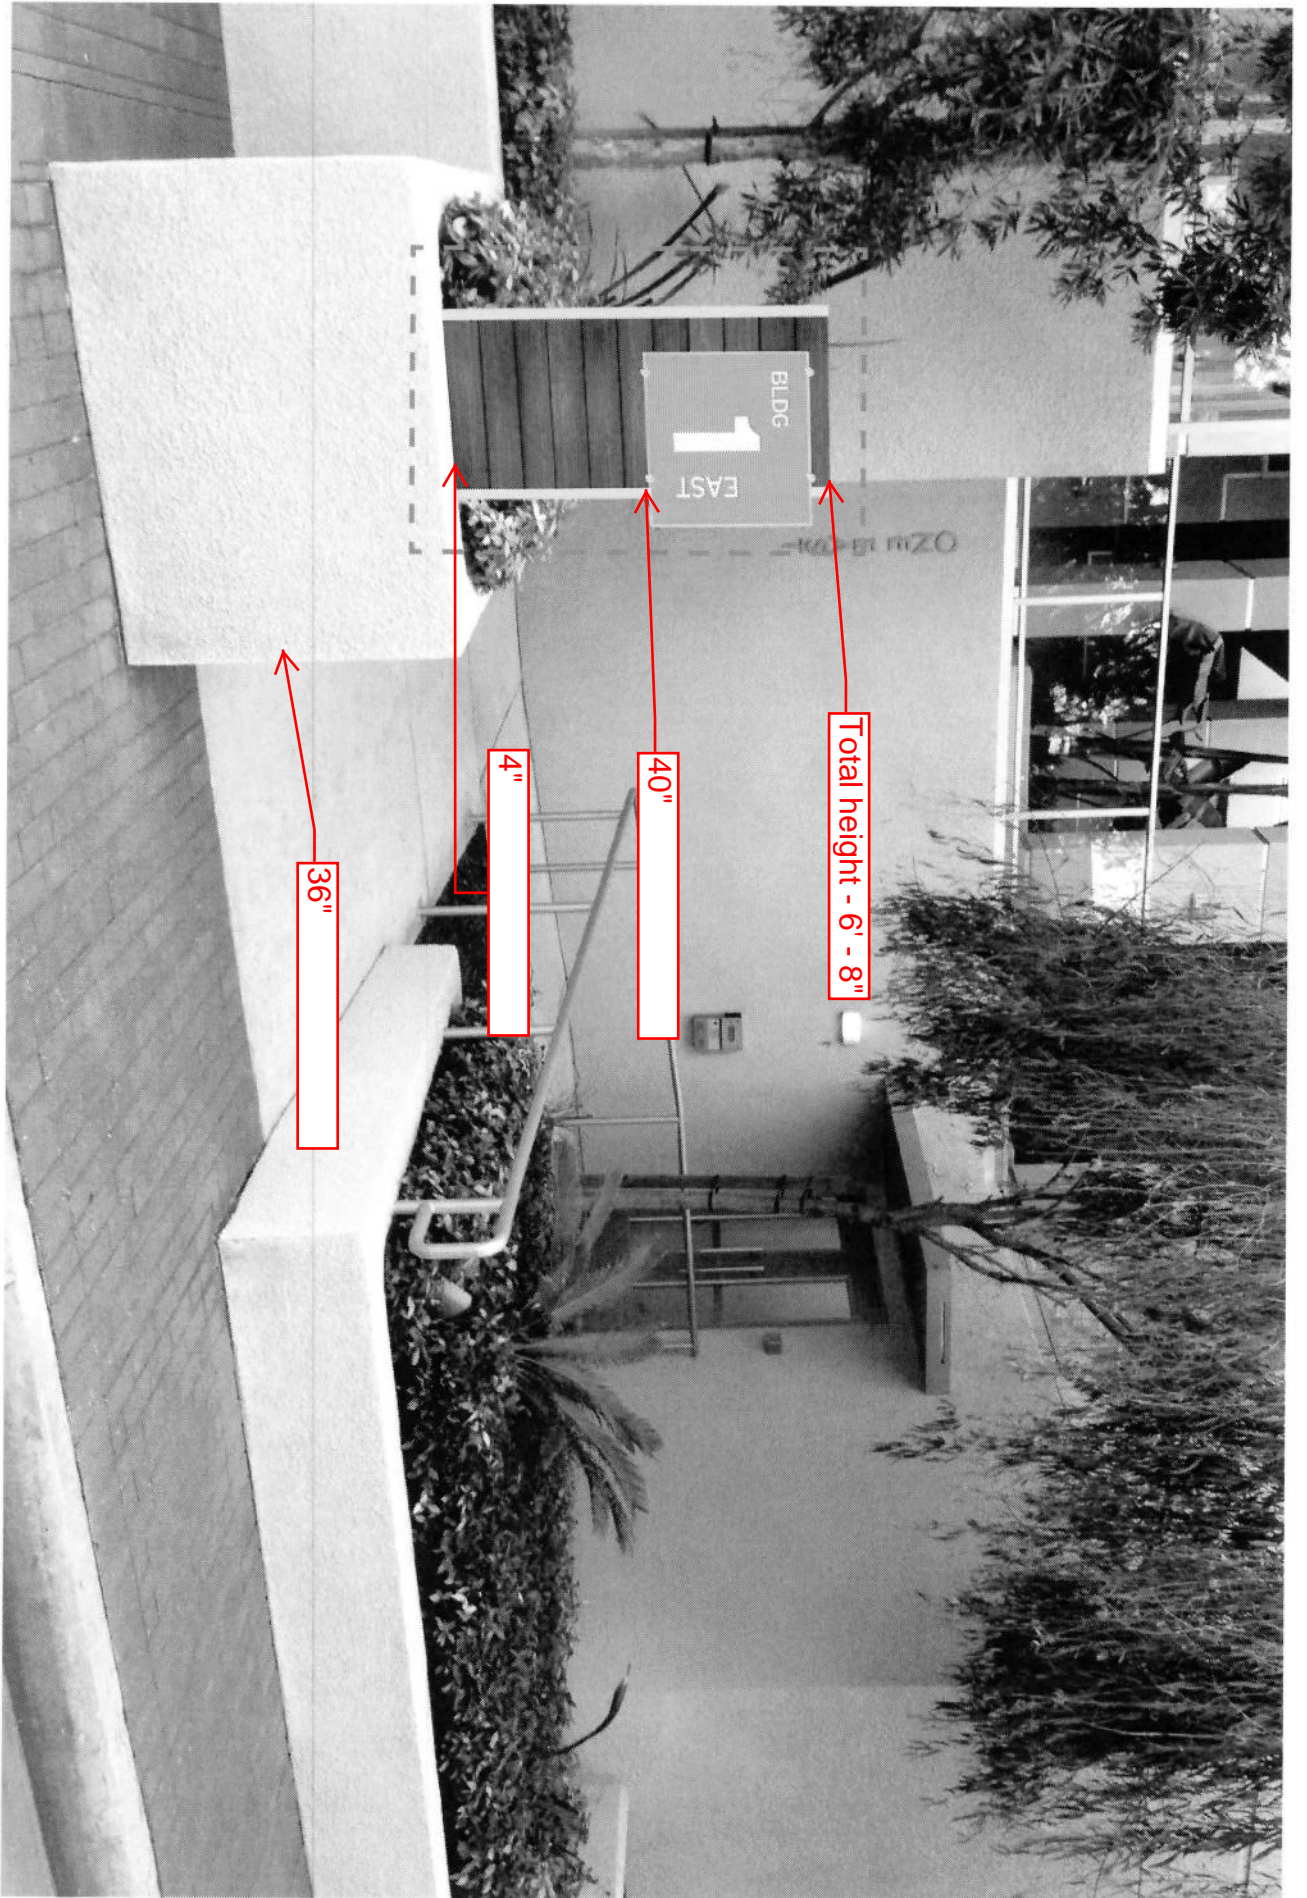

Esprit Signage

02.18.14

Posted into concrete footings in soil

2" Height x 1/2" Depth
 ACRYLIC LETTER
 - White Acrylic
 - Surface mount to Trex

MONUMENT CONSTRUCTION

- Trex (Lava Rock-Color) 2"x4"
- 1" End frame, SILVER MATTE 49/90500 POWDER COAT FINISH
- Acrylic sign floats 1"
- Stainless steel fasteners
- Aluminum standoffs

DIMENSION

LETTER DETAIL

PIN MOUNTING DETAIL

Total height - 4' - .5"

28"

4"

16.5"

Total height - 6' - 8"

40"

4"

36"

Total height - 6' - 8"

40"

4"

36"