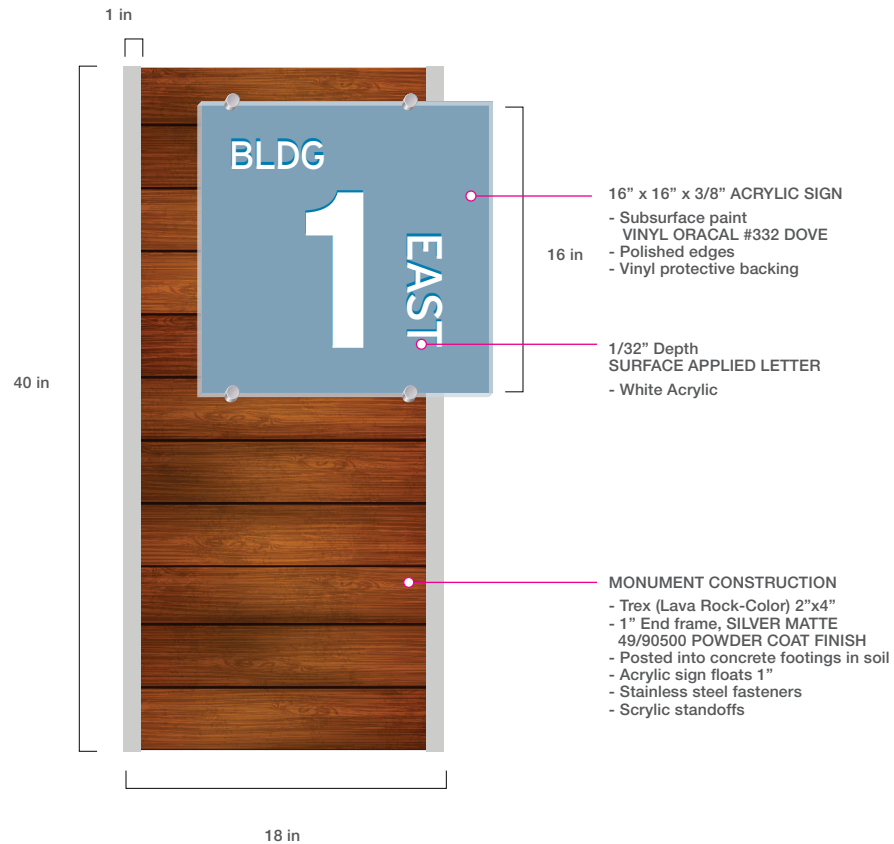

Esprit Signage

02.18.14

Posted into concrete footings in soil

2" Height x 1/2" Depth
 ACRYLIC LETTER
 - White Acrylic
 - Surface mount to Trex

MONUMENT CONSTRUCTION

- Trex (Lava Rock-Color) 2"x4"
- 1" End frame, SILVER MATTE 49/90500 POWDER COAT FINISH
- Acrylic sign floats 1"
- Stainless steel fasteners
- Aluminum standoffs

DIMENSION

LETTER DETAIL

PIN MOUNTING DETAIL

Total height - 4' - .5"

28"

4"

16.5"

Total height - 6' - 8"

40"

4"

36"

Total height - 6' - 8"

40"

4"

36"