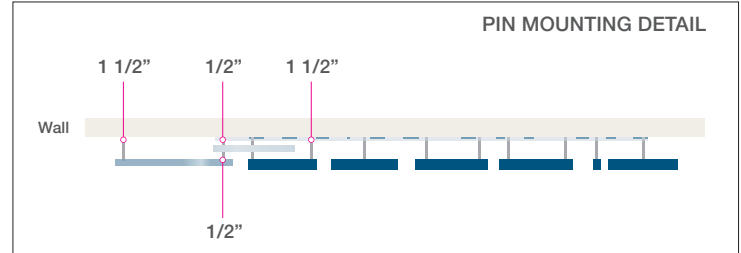

Esprit Signage

02.18.14

Posted into concrete footings in soil

2" Height x 1/2" Depth
 ACRYLIC LETTER
 - White Acrylic
 - Surface mount to Trex

MONUMENT CONSTRUCTION

- Trex (Lava Rock-Color) 2"x4"
- 1" End frame, SILVER MATTE 49/90500 POWDER COAT FINISH
- Acrylic sign floats 1"
- Stainless steel fasteners
- Aluminum standoffs

DIMENSION

LETTER DETAIL

PIN MOUNTING DETAIL

Total height - 4' - .5"

28"

4"

16.5"

Total height - 6' - 8"

40"

4"

36"

Total height - 6' - 8"

40"

4"

36"