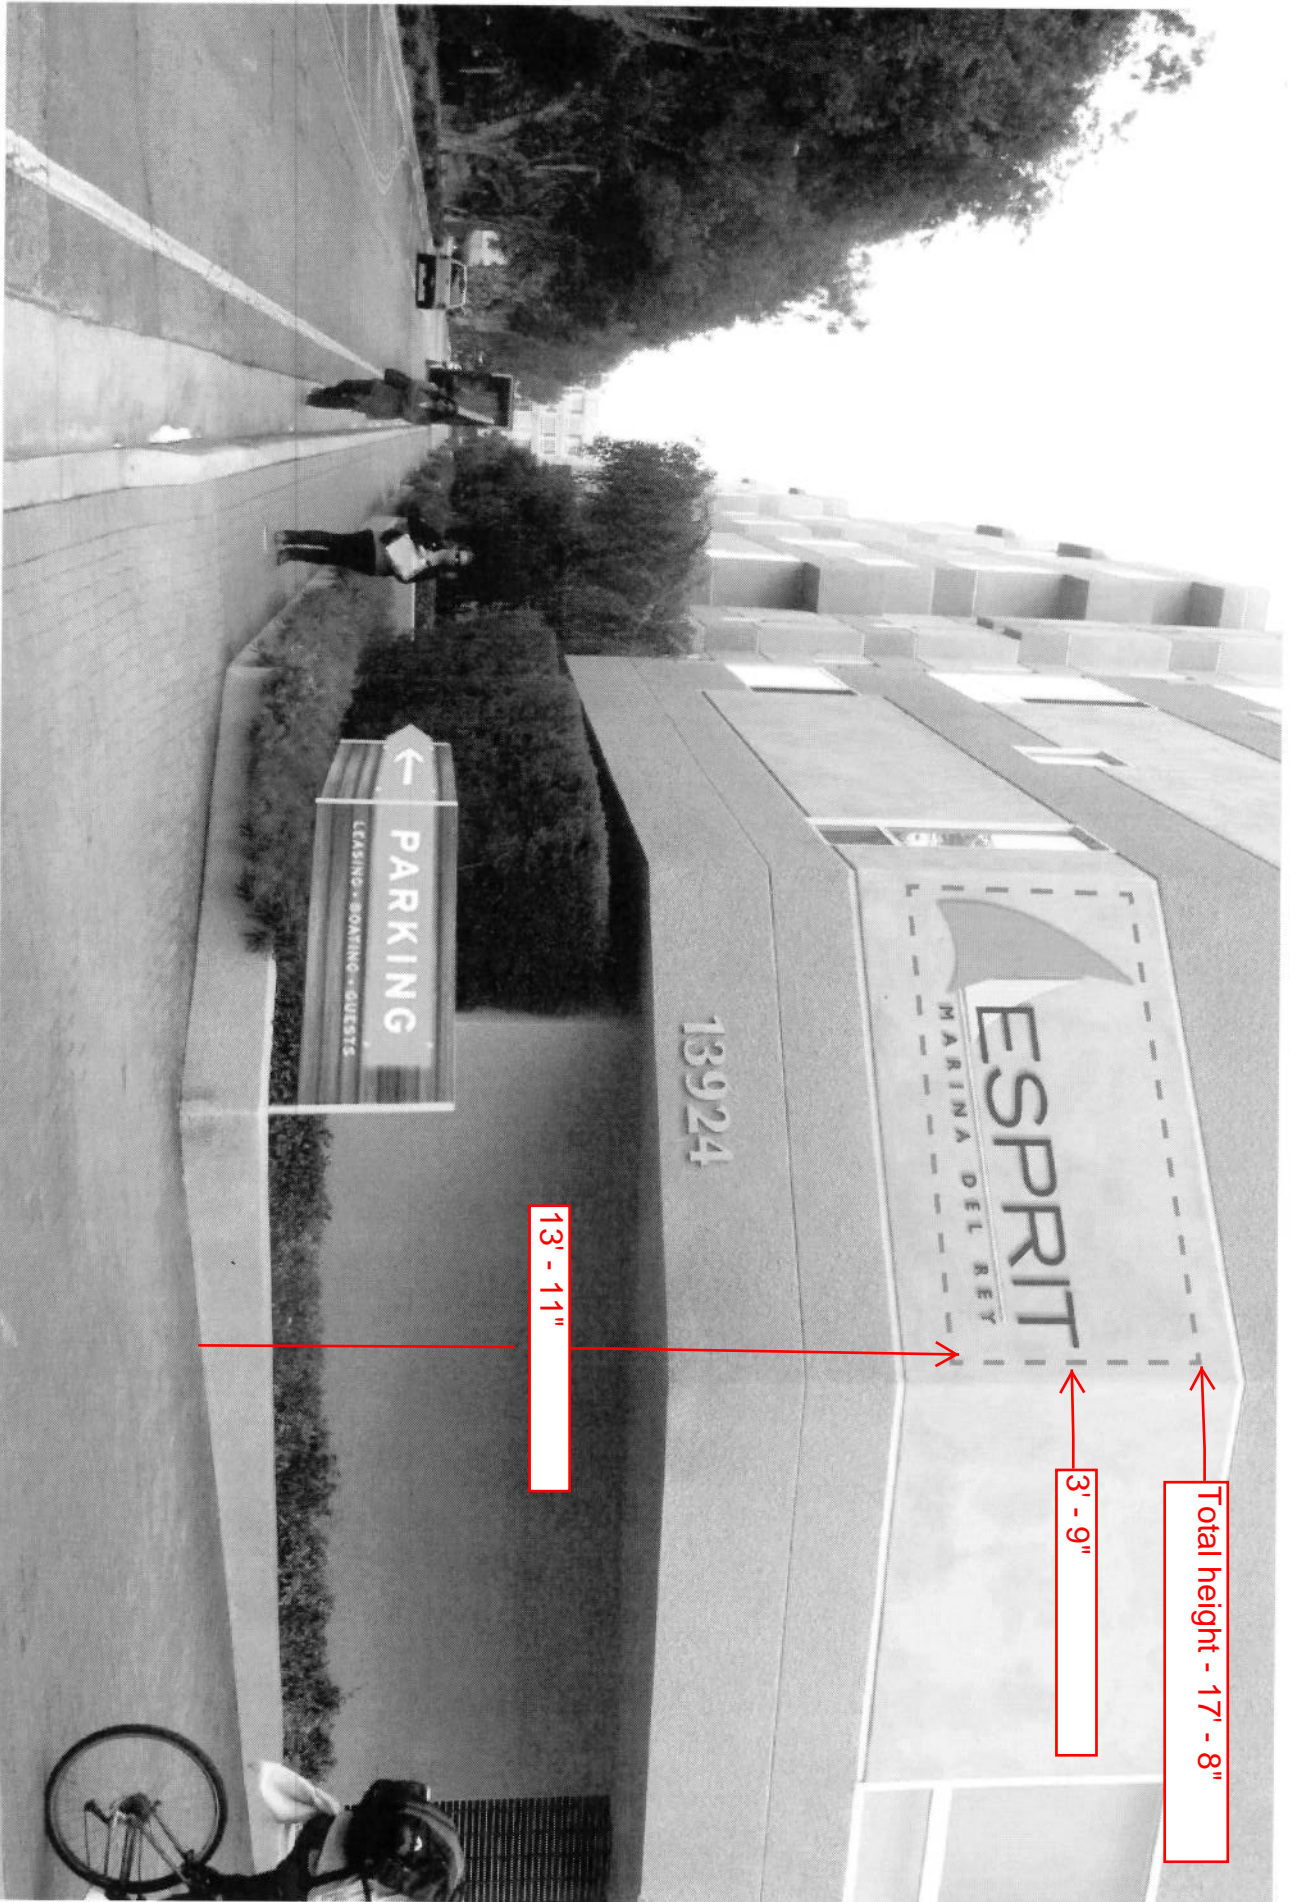

Esprit Signage

02.18.14

Posted into concrete footings in soil

2" Height x 1/2" Depth
 ACRYLIC LETTER
 - White Acrylic
 - Surface mount to Trex

MONUMENT CONSTRUCTION

- Trex (Lava Rock-Color) 2"x4"
- 1" End frame, SILVER MATTE 49/90500 POWDER COAT FINISH
- Acrylic sign floats 1"
- Stainless steel fasteners
- Aluminum standoffs

DIMENSION

LETTER DETAIL

PIN MOUNTING DETAIL

Total height - 4' - .5"

28"

4"

16.5"

Total height - 6' - 8"