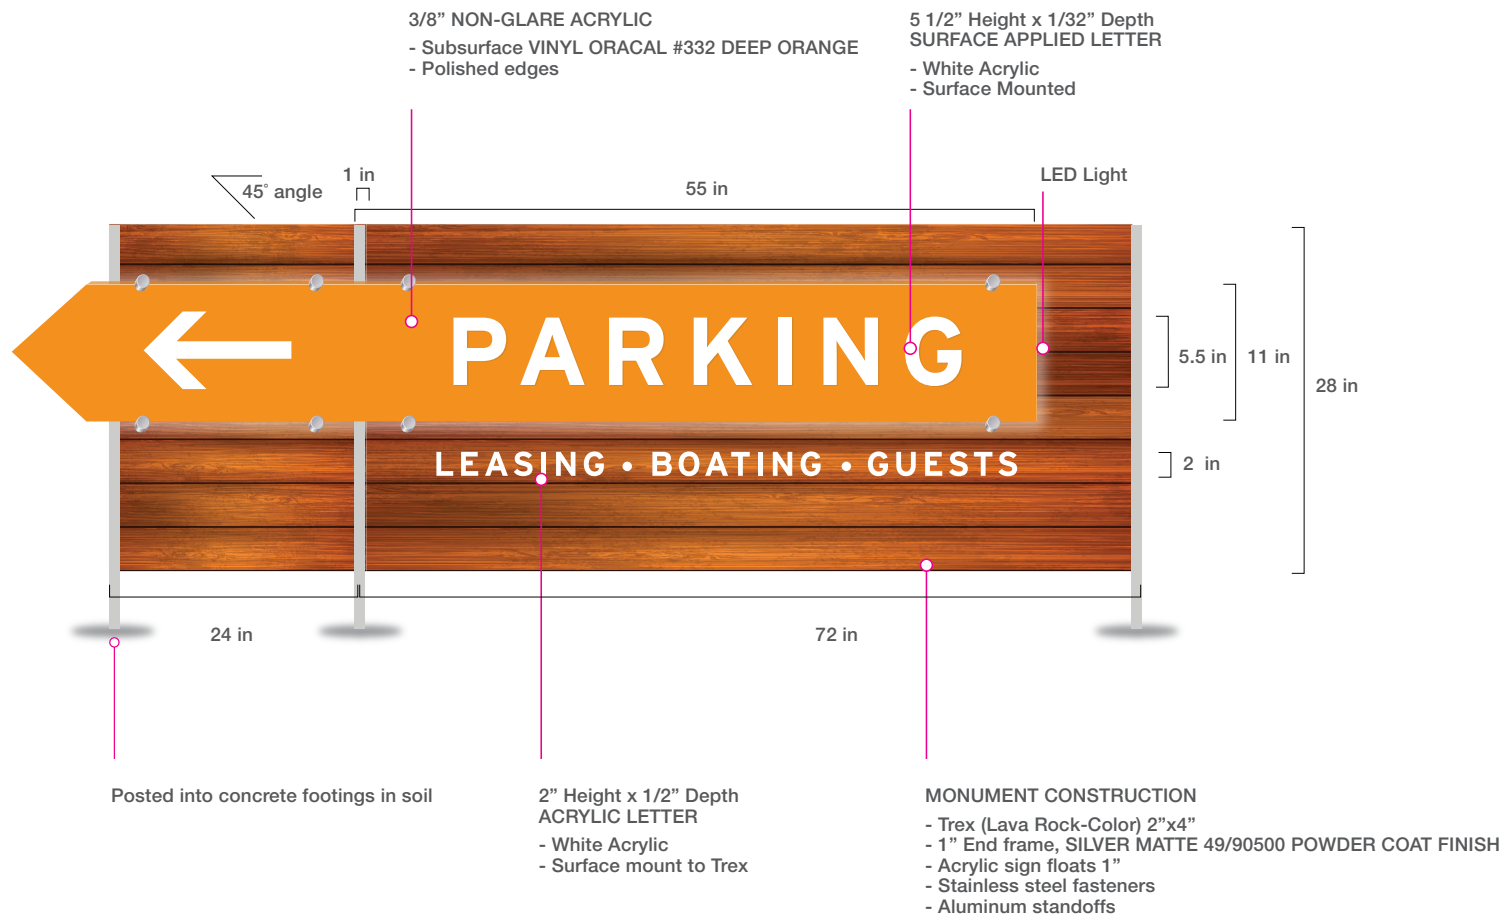

Esprit Signage

02.18.14

Posted into concrete footings in soil

2" Height x 1/2" Depth
 ACRYLIC LETTER
 - White Acrylic
 - Surface mount to Trex

MONUMENT CONSTRUCTION

- Trex (Lava Rock-Color) 2"x4"
- 1" End frame, SILVER MATTE 49/90500 POWDER COAT FINISH
- Acrylic sign floats 1"
- Stainless steel fasteners
- Aluminum standoffs

DIMENSION

LETTER DETAIL

PIN MOUNTING DETAIL

Total height - 4' - .5"

28"

4"

16.5"

Total height - 6' - 8"

40"

4"

36"

Total height - 6' - 8"

40"

4"

36"