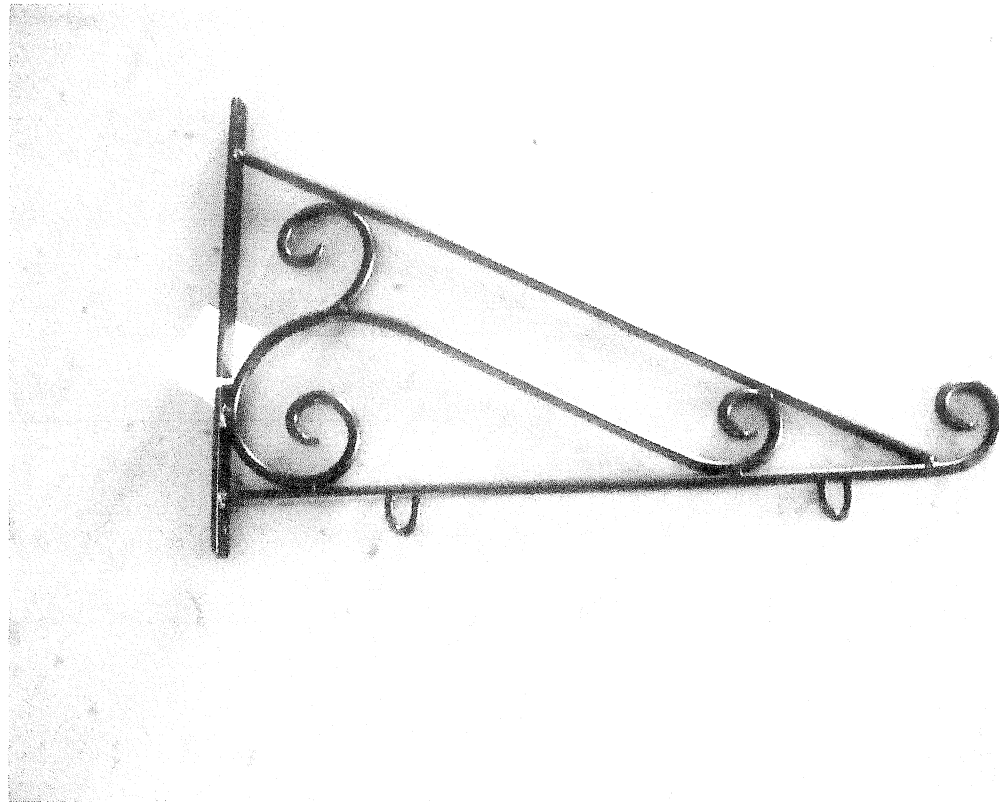

Background colors are yellow and green with suggestion of waves in blue

EXHIBIT 2 – Position of The large façade mounted WOOD sign, 28" X 38", to be hung on the blue wall, facing the water, to the right of the gallery steps which lead to the entrance of the gallery door. In the photo the sign is being held in place for positioning illustration purposes.

EXHIBIT 3 - A two sided stationery projecting METAL blade sign hanging from a bracket (consistent with many sign brackets at Fisherman's Village) – size 17" X 23" to be mounted at the building corner West side of building. The sign bracket is 24" wide by 15" high. Proposal is for the sign to hang 10 feet from deck walkway to bottom of sign allowing more than adequate head clearance for pedestrians and 2 way visibility from the promenade along the water.

# ART GALLERY

EXHIBIT 2

WOOD NEXT WAVE SIGN  
PLACEMENT AS SEEN  
IN PHOTO

# EXHIBIT 3

NEXT WAVE  
2 SIDED METAL SIGN  
PLACEMENT AT  
CORNER  
RAISED UP MIN. 10 FT.  
FROM DECK TO BOTTOM  
OF SIGN.

Item specifics

Condition: New: A brand-new, unused, unopened, undamaged item in its original packaging (where packaging is applicable)