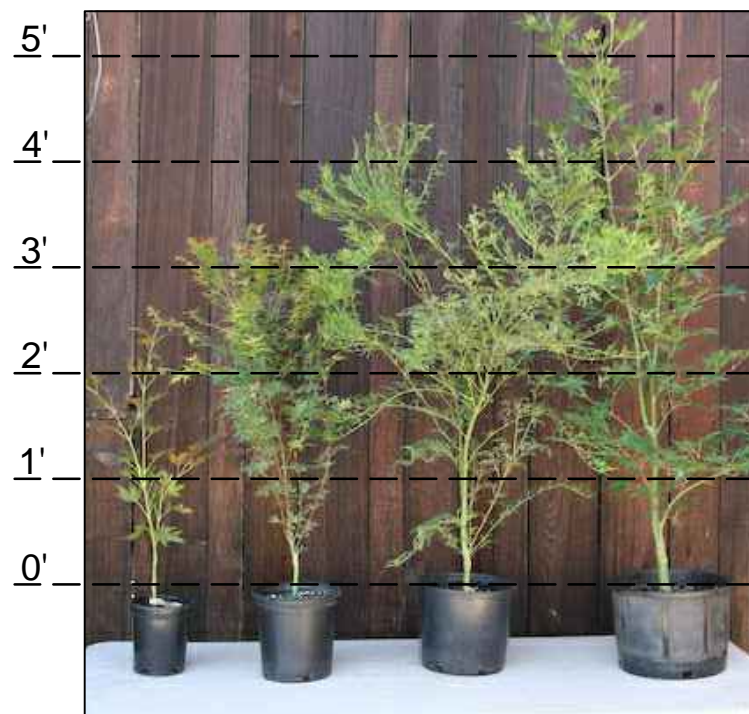

1 GALLON TREE

5 GALLON TREE

15 GALLON TREE

24" BOX TREE

YEAR 1 YEAR 2 YEAR 3 YEAR 4
 GROWTH RATE OF JAPANESE MAPLE:
 SLOW TO MODERATE, WHICH HAS A
 SIMILAR GROWTH RATE TO MANY
 CALIFORNIA NATIVE TREES

NATIVE TREE CONTAINER SIZES

1 GALLON TREE

5 GALLON TREE

15 GALLON TREE

		PLANT AVAILABILITY (AS OF 11/19/2012)								
		SALT TOLERANT	EVERGREEN	DESIGN STANDARD	DROUGHT TOLERANT	STANDARD TREE LIST	1 GALLON (12'-20" MATURE HEIGHT)	5 GALLON (30'-50" MATURE HEIGHT)	15 GALLON (10'H X 6"W)	24" BOX (2'-3'H X 1'W)
NATIVE TREES	ARCTOSTAPHYLOS INSULARIS	ISLAND MANZANITA	●	●	●	●	0	0	0	0
	LYONOTHAMNUS F. SPP. ASPLENIFOLIUS	CATALINA IRONWOOD	●	●	●	●	61	100+	100+	29
	QUERCUS TOMENTELLA	ISLAND OAK	●	●	●	●	21	0	0	0
	MALOSMA LAURINA	LAUREL SUMAC	●	●	●	●	40	80	0	0
	COMAROSTAPHYLIS DIVERSIFOLIA	SUMMER HOLLY	●	●	●	●				
	UMBELLULARIA CALIFORNICA	CALIFORNIA BAY LAUREL	●	●	●	●		23		
	CEANOTHUS ARBOREUS	CATALINA CEANOTHUS	●	●	●	●	36	0	0	