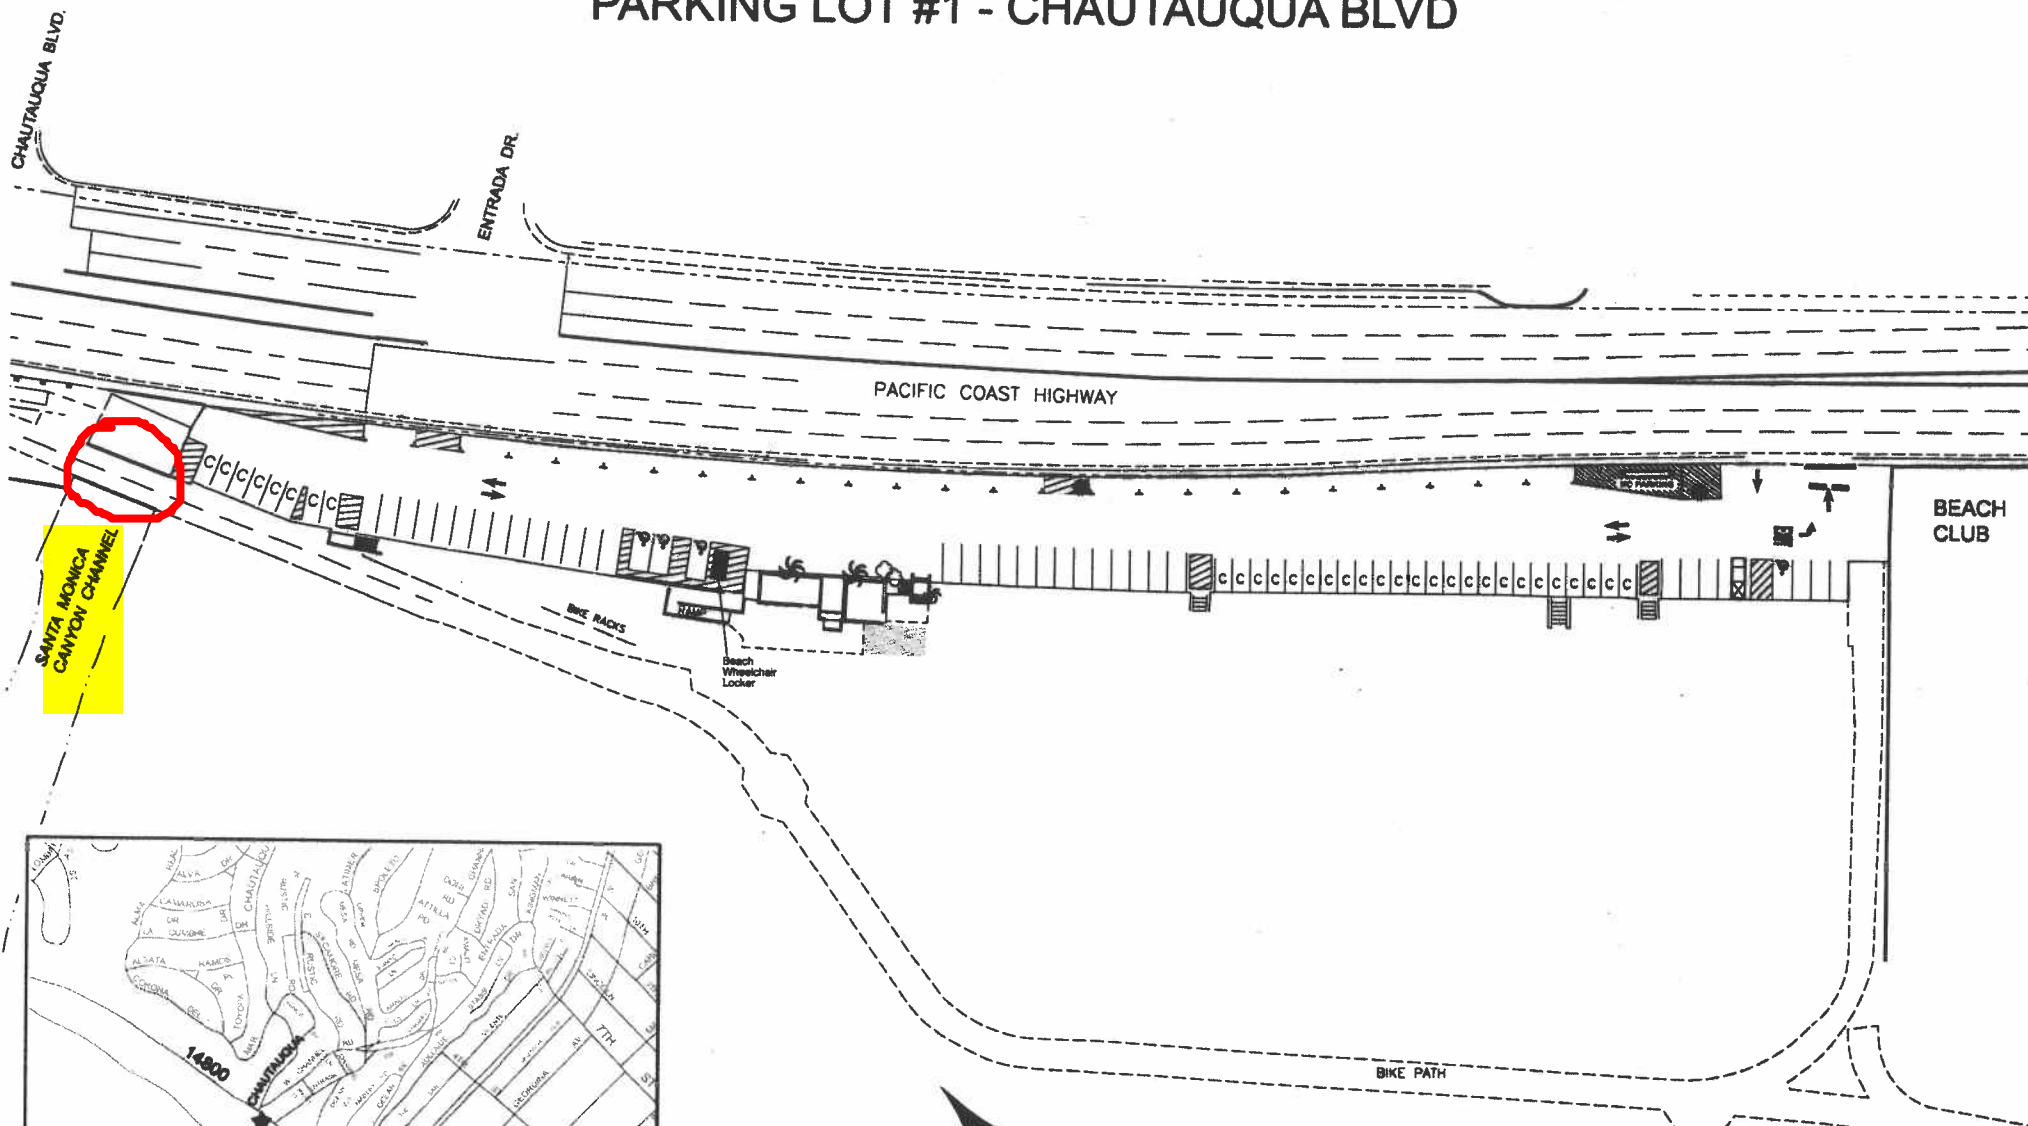

WILL ROGERS STATE BEACH PARKING LOT #1 - CHAUTAUQUA BLVD

SMYTA, MONICA
CANYON CHANNEL

Pay and Display Machine

REGULAR SPACES	91
DISABLED	4
TOTAL	95

This map was produced in whole or in part from THOMAS BROS MAPS(r) digital database files and reproduced with permission granted by THOMAS BROS MAPS(r). All rights reserved.
L.A. COUNTY DEPARTMENT OF BEACHES AND HARBORS Revised 8 / 2008 by CLS