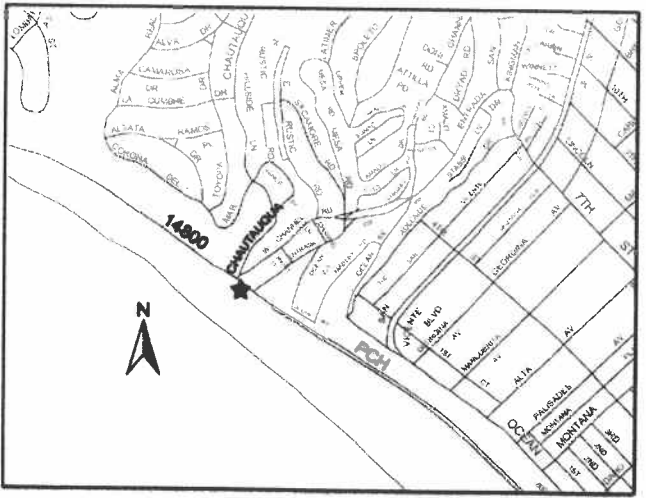

WILL ROGERS STATE BEACH PARKING LOT #1 - CHAUTAUQUA BLVD

SMYTA, MONICA
CANYON CHANNEL

Pay and Display Machine

REGULAR SPACES	91
DISABLED	4
TOTAL	95

This map was produced in whole or in part from THOMAS BROS MAPS(r) digital database files and reproduced with permission granted by THOMAS BROS MAPS(r). All rights reserved.
L.A. COUNTY DEPARTMENT OF BEACHES AND HARBORS Revised 8 / 2008 by CLS