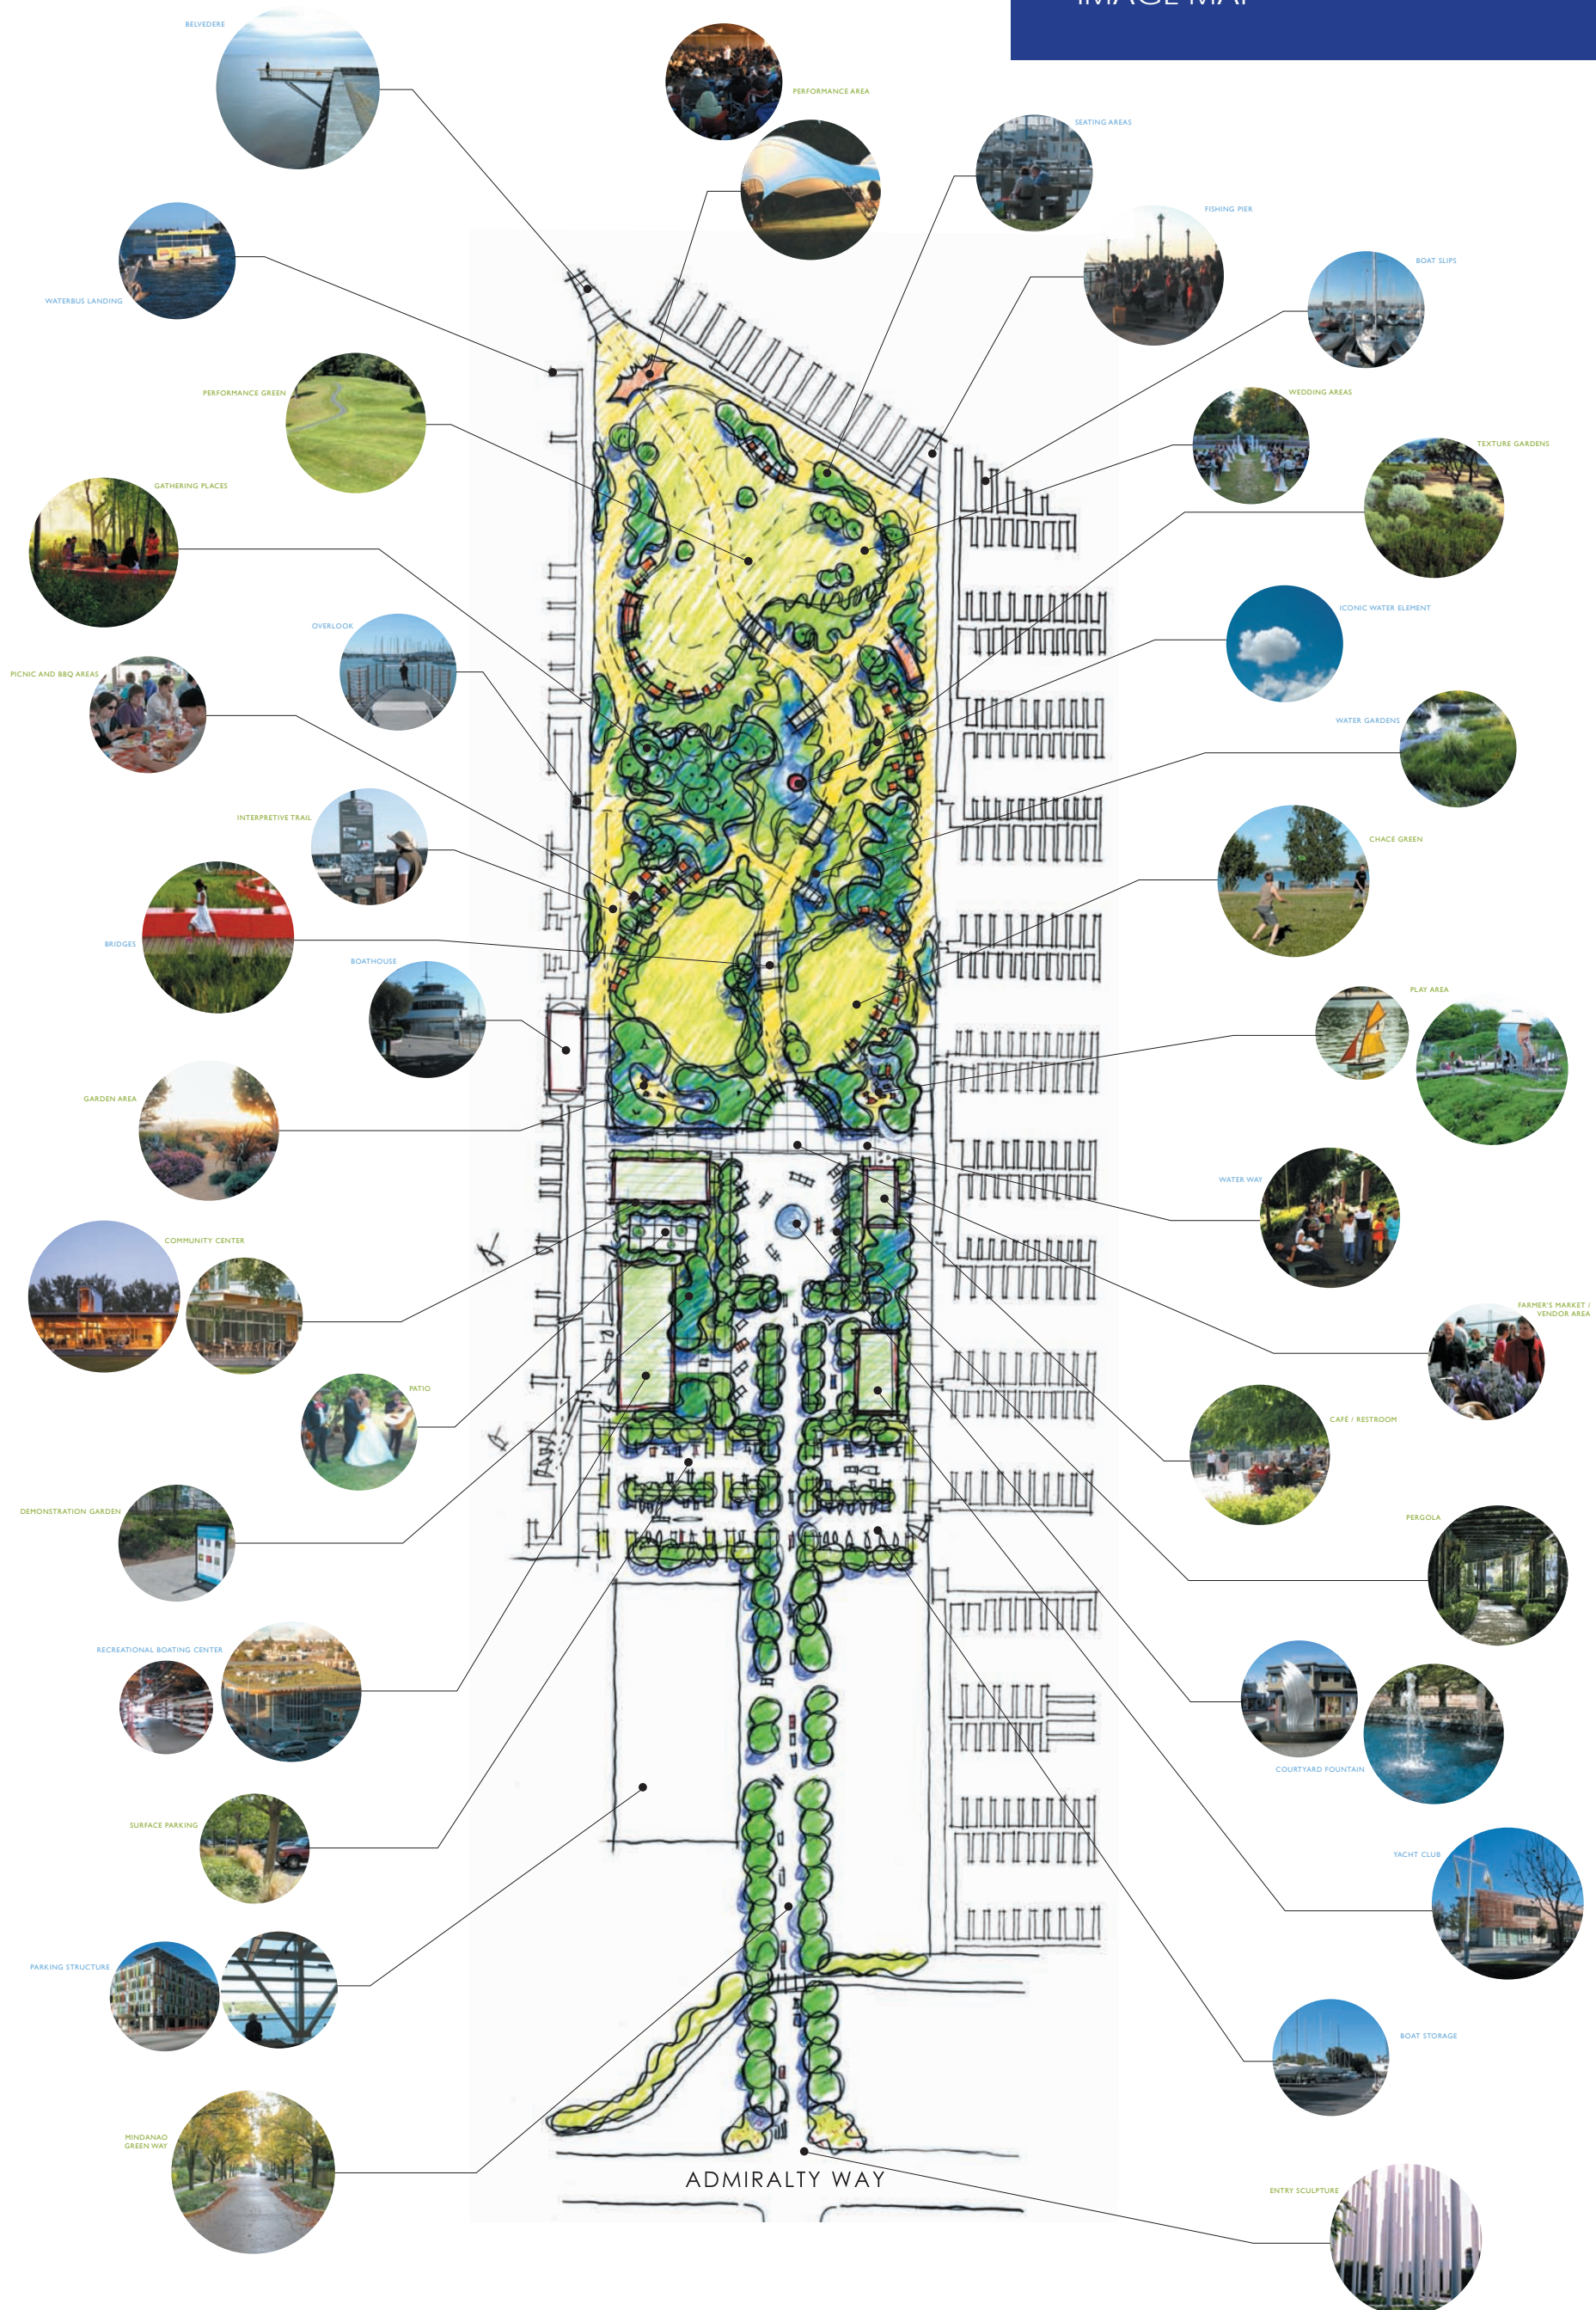

# BURTON CHACE PARK IMAGE MAP

PREFERRED CONCEPT SKETCH PLAN  
JUNE 12, 2008