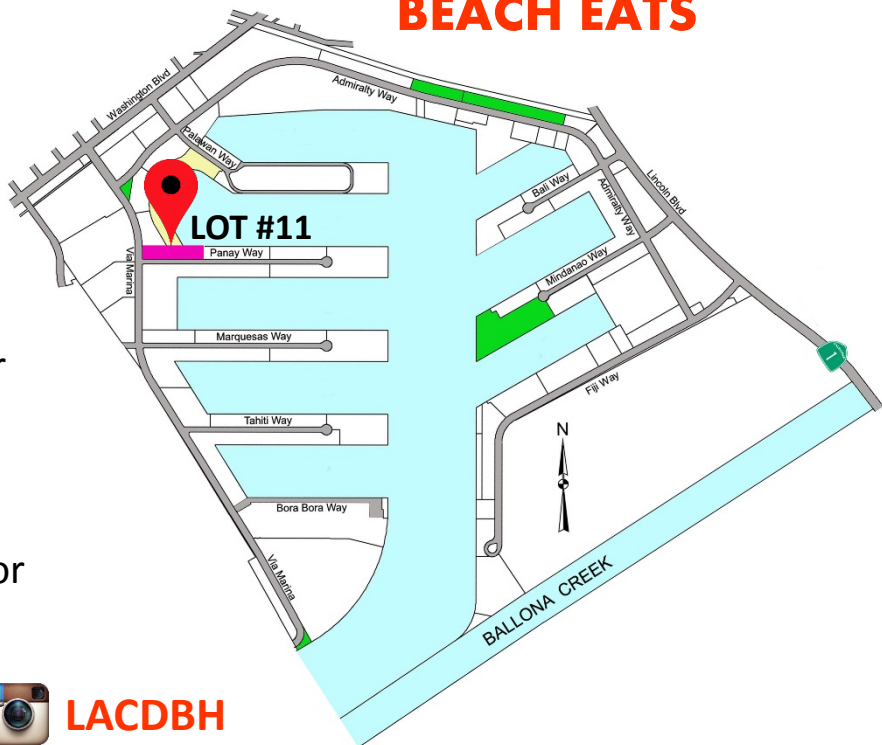

DATE/TIME

THURSDAYS 5pm – 9pm
Through September 28th

TEMPORARY LOCATION

LOT #11 (off Via Marina)
14101 Panay Way
Marina del Rey, CA 90292
Parking available at \$.25 for
each 10-minute period.

FOR MORE INFO:

marinadelrey.lacounty.gov or
call (424) 526-7900.

BEACH EATS

CONNECT WITH US!

LACDBH