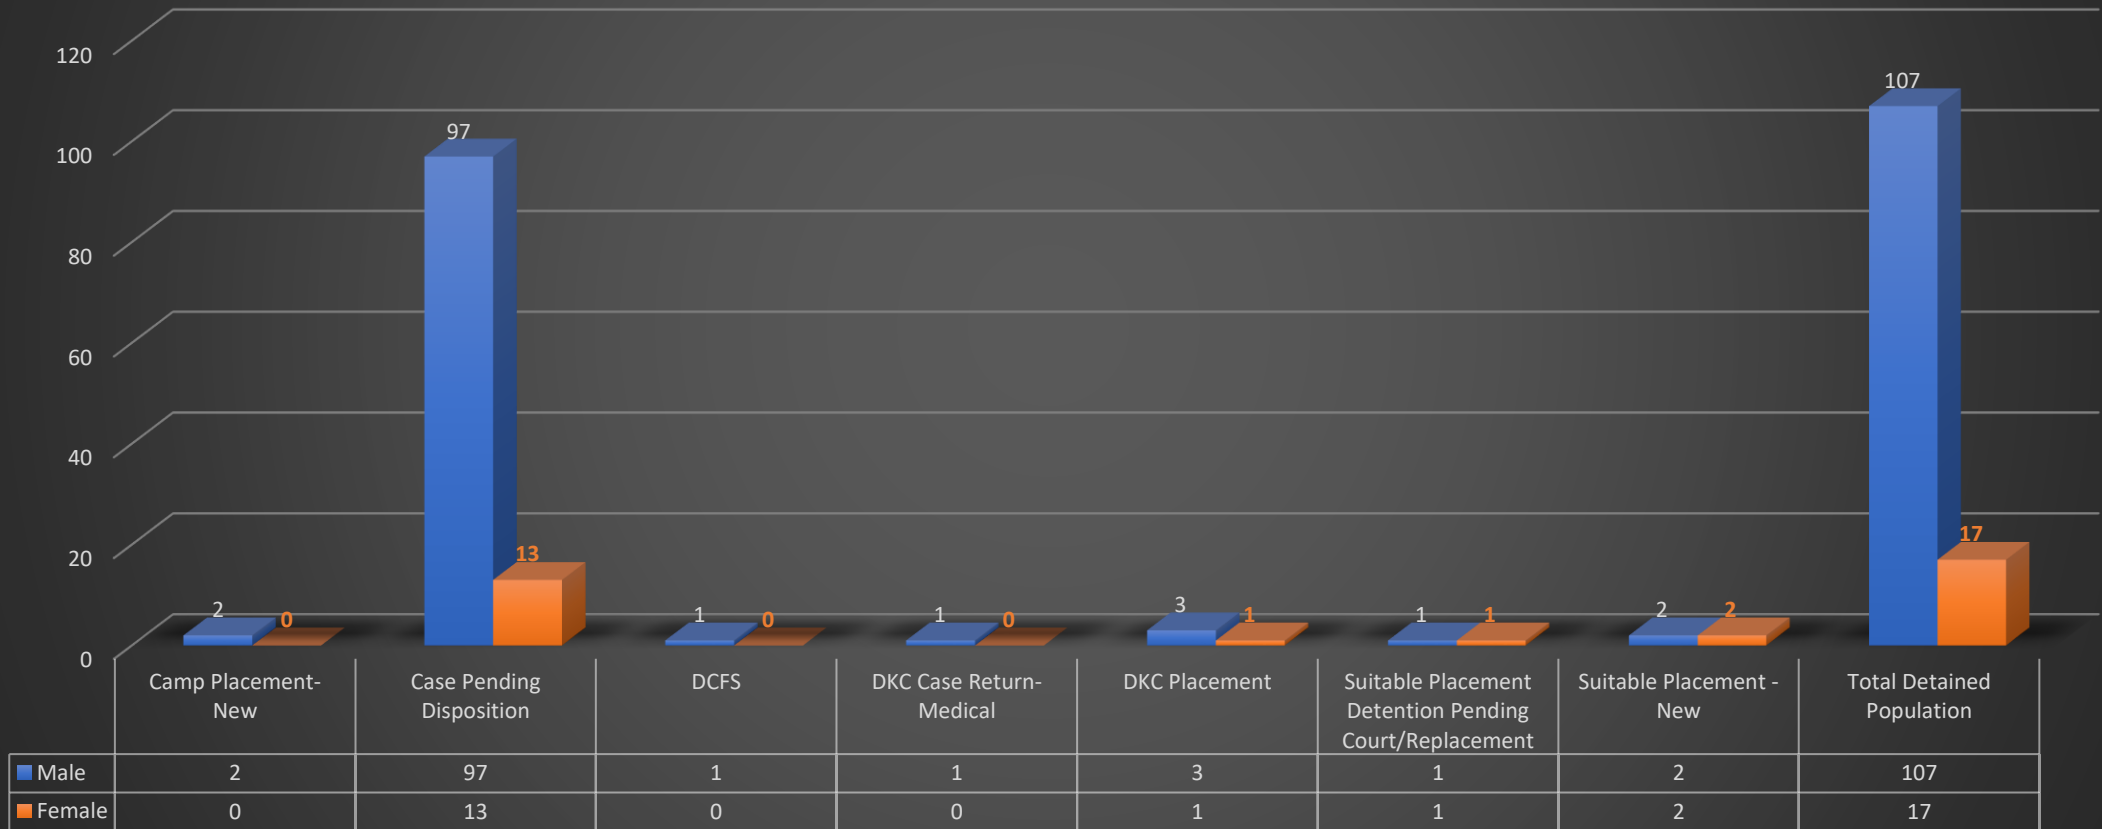

**County of Los Angeles Probation Department
Detention and Residential Treatment Services Bureaus
Population Statistics At-A-Glance
February 23, 2022
Total Population: 398**

Female Male

**County of Los Angeles Probation Department
Detention and Residential Treatment Services Bureaus
Population Statistics
February 23, 2022
Total Population: 398**

■ Male ■ Female

**County of Los Angeles Probation Department
Residential Treatment Services Bureau
Population Statistics at Barry J. Nidorf Juvenile Hall
February 23, 2022
Total Population: 157**

■ Male ■ Female

County of Los Angeles Probation Department
 Population Statistics at Central Juvenile Hall
 February 23, 2022
 Total Population: 124

Male Female

County of Los Angeles Probation Department
Residential Treatment Services Bureau
Population Statistics at All Camps
February 23, 2022
Total Population: 117