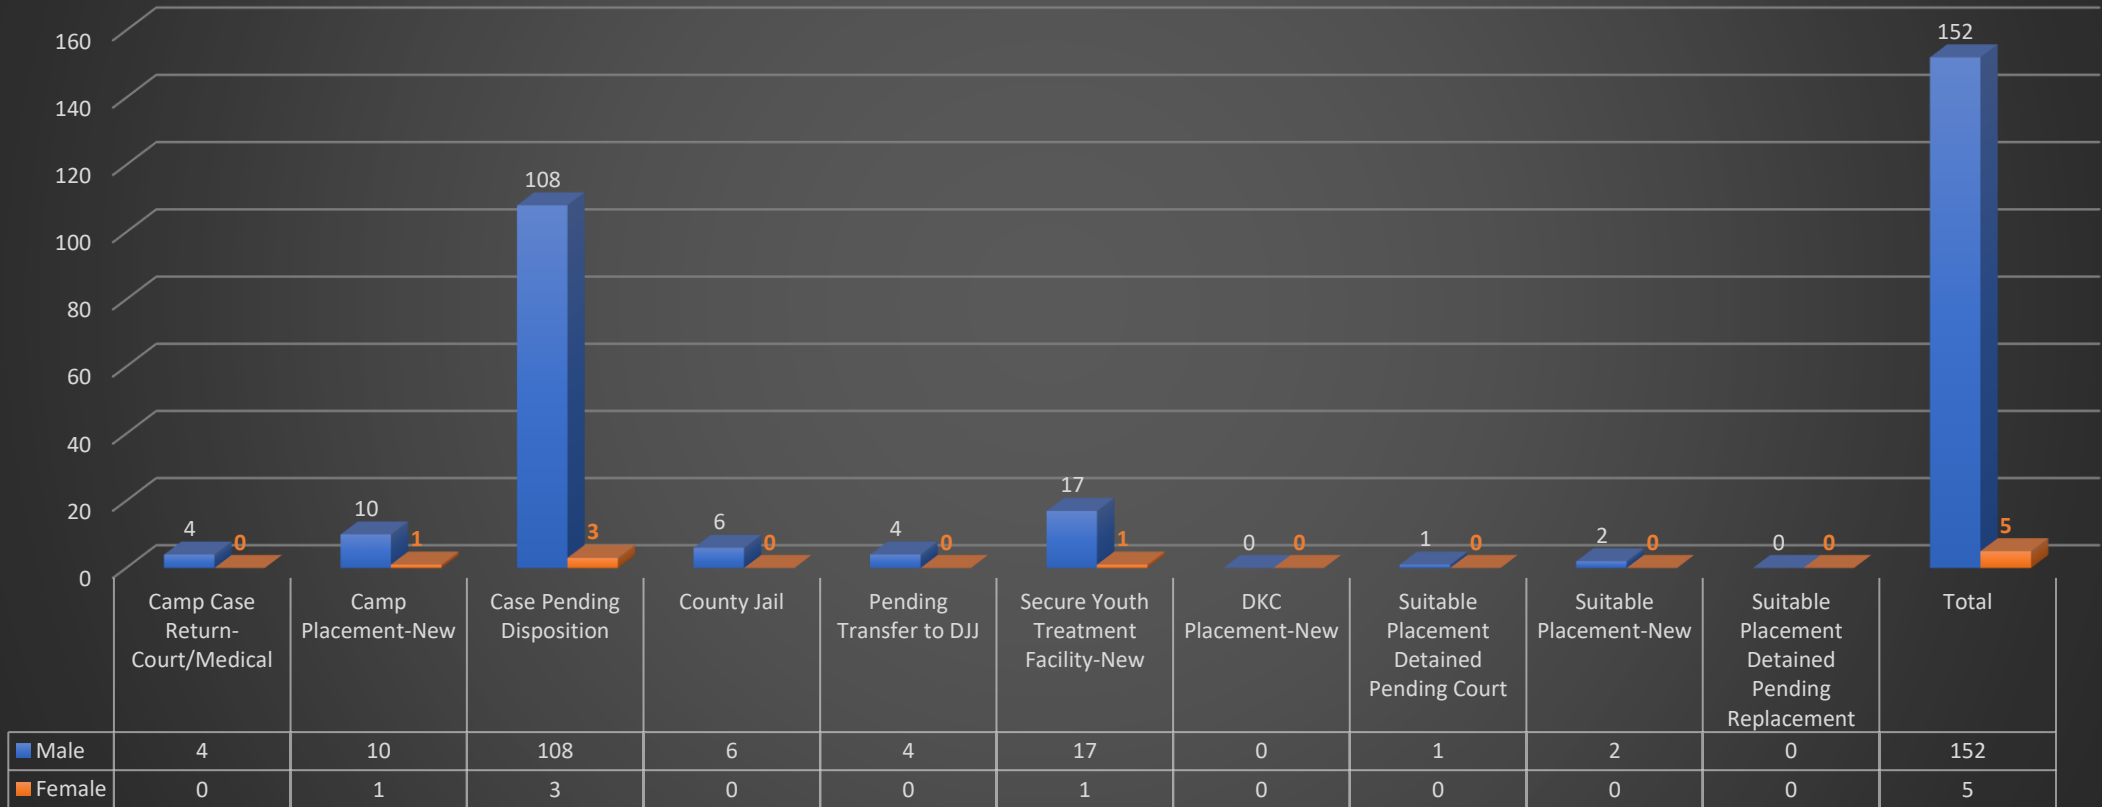

**County of Los Angeles Probation Department
Detention and Residential Treatment Services Bureaus
Population Statistics At-A-Glance
February 23, 2022
Total Population: 398**

Female Male

**County of Los Angeles Probation Department
Detention and Residential Treatment Services Bureaus
Population Statistics
February 23, 2022
Total Population: 398**

■ Male ■ Female

**County of Los Angeles Probation Department
Residential Treatment Services Bureau
Population Statistics at Barry J. Nidorf Juvenile Hall
February 23, 2022
Total Population: 157**

■ Male ■ Female

County of Los Angeles Probation Department
 Population Statistics at Central Juvenile Hall
 February 23, 2022
 Total Population: 124

Male Female

County of Los Angeles Probation Department
Residential Treatment Services Bureau
Population Statistics at All Camps
February 23, 2022
Total Population: 117