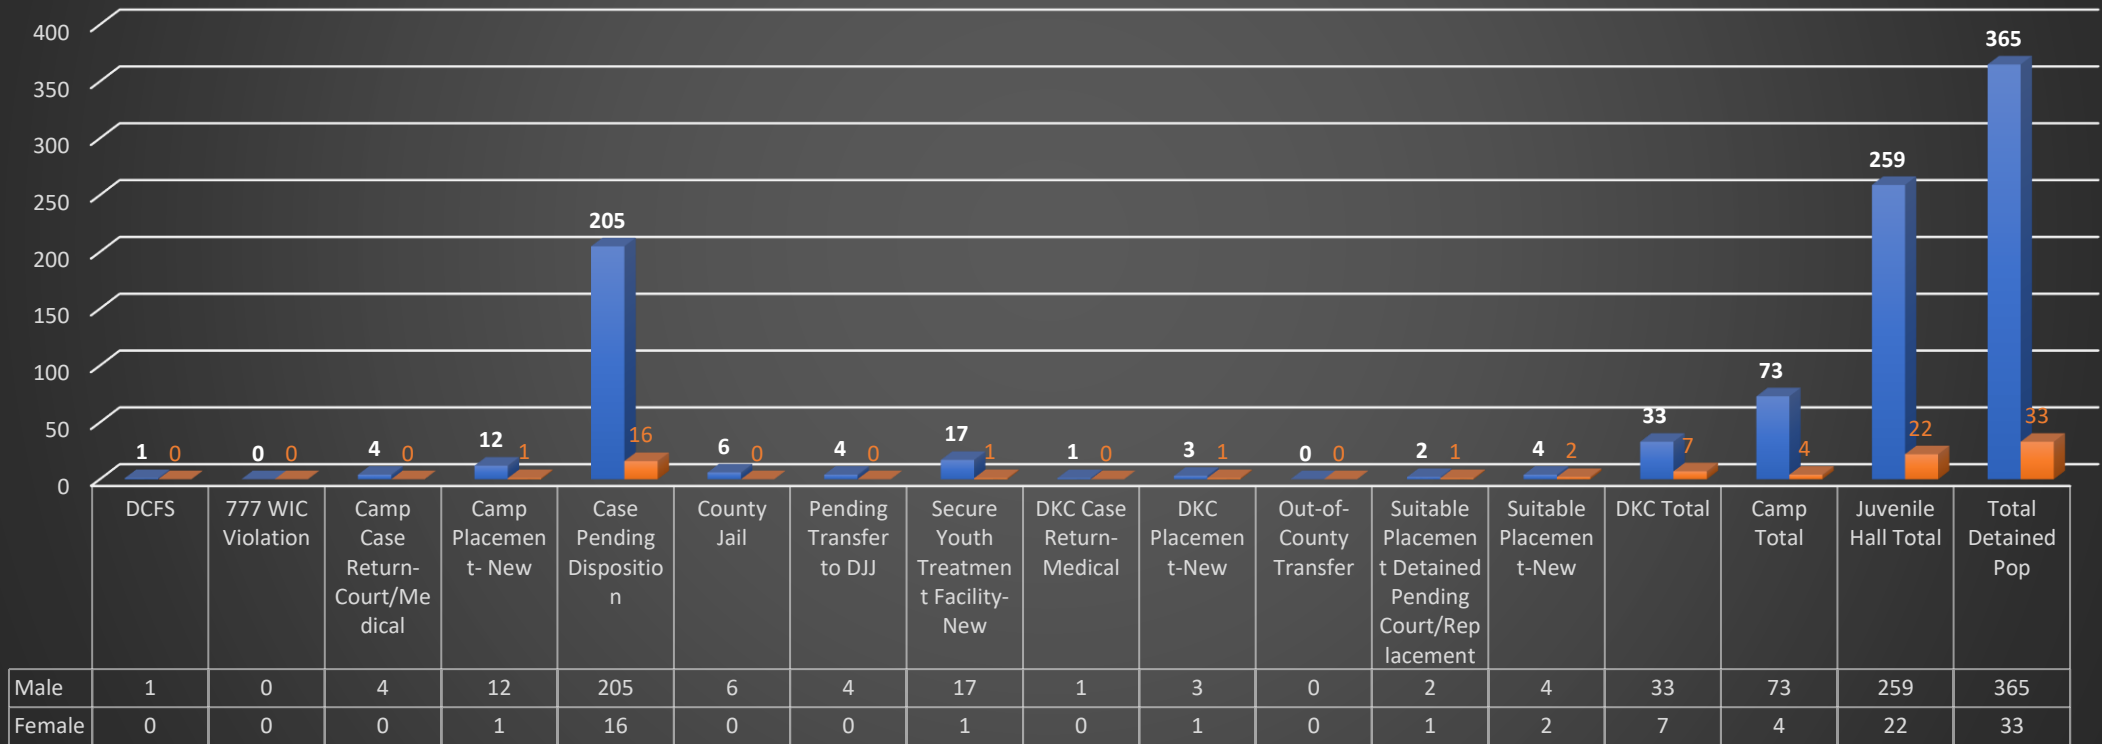

**County of Los Angeles Probation Department
Detention and Residential Treatment Services Bureaus
Population Statistics At-A-Glance
February 23, 2022
Total Population: 398**

Female Male

**County of Los Angeles Probation Department
Detention and Residential Treatment Services Bureaus
Population Statistics
February 23, 2022
Total Population: 398**

■ Male ■ Female

**County of Los Angeles Probation Department
Residential Treatment Services Bureau
Population Statistics at Barry J. Nidorf Juvenile Hall
February 23, 2022
Total Population: 157**

■ Male ■ Female

County of Los Angeles Probation Department
 Population Statistics at Central Juvenile Hall
 February 23, 2022
 Total Population: 124

Male Female

County of Los Angeles Probation Department
Residential Treatment Services Bureau
Population Statistics at All Camps
February 23, 2022
Total Population: 117