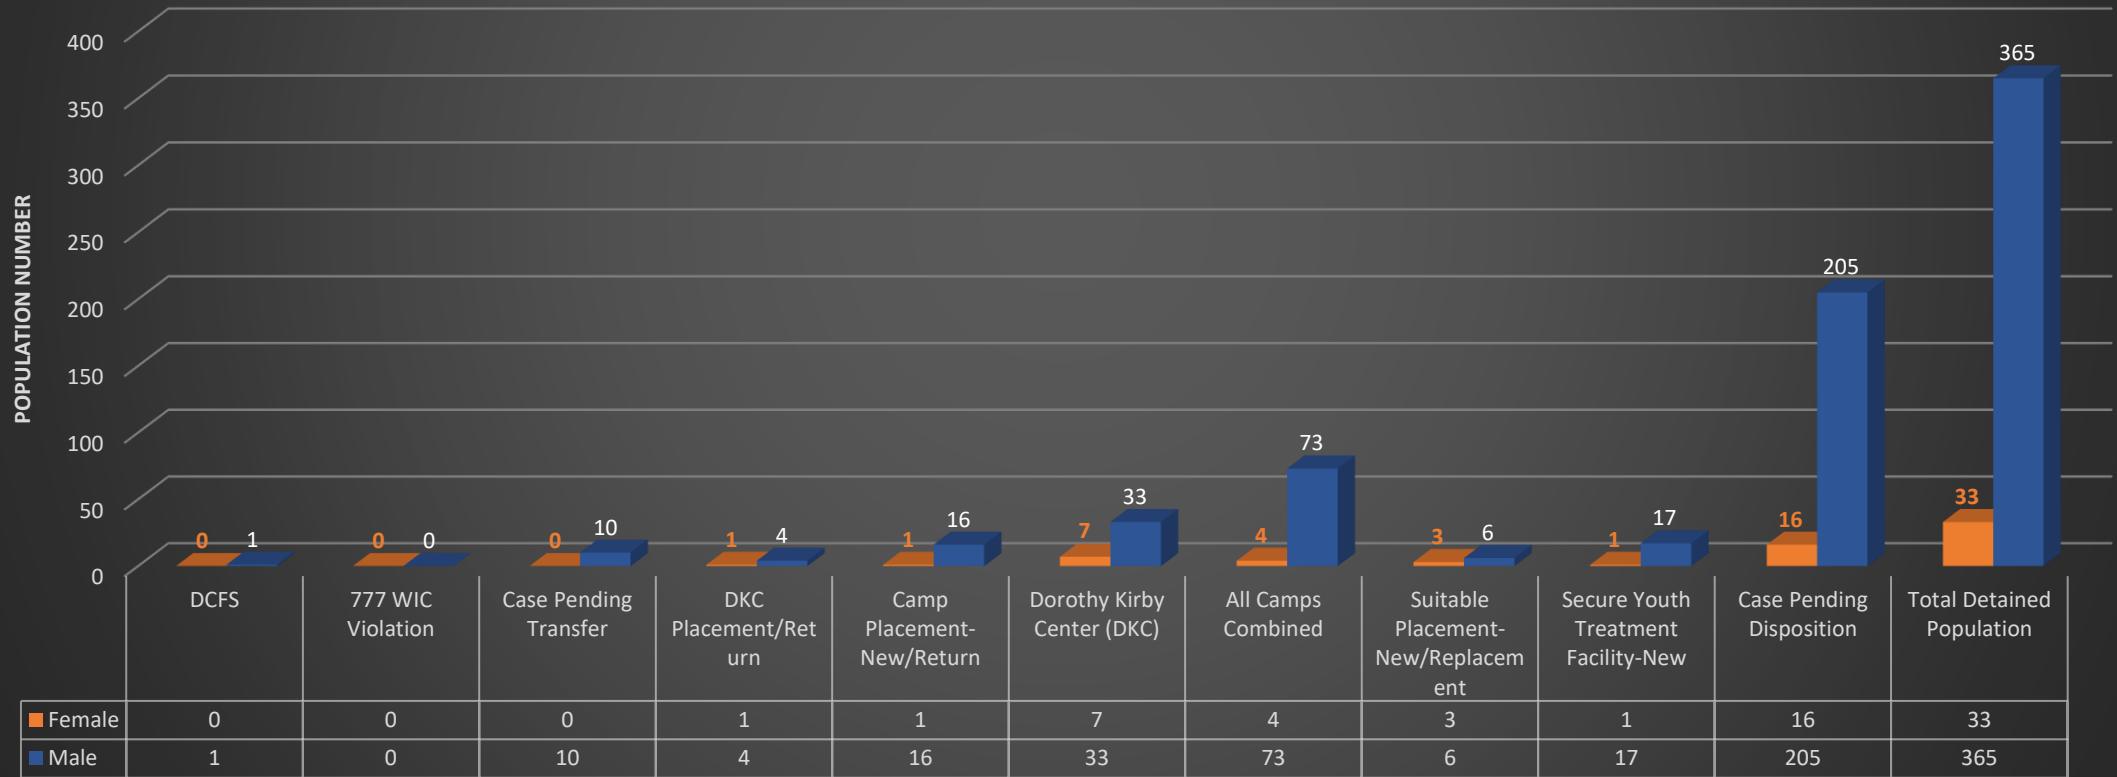

**County of Los Angeles Probation Department
Detention and Residential Treatment Services Bureaus
Population Statistics At-A-Glance
February 23, 2022
Total Population: 398**

Female Male

**County of Los Angeles Probation Department
Detention and Residential Treatment Services Bureaus
Population Statistics
February 23, 2022
Total Population: 398**

■ Male ■ Female

**County of Los Angeles Probation Department
Residential Treatment Services Bureau
Population Statistics at Barry J. Nidorf Juvenile Hall
February 23, 2022
Total Population: 157**

■ Male ■ Female

County of Los Angeles Probation Department
 Population Statistics at Central Juvenile Hall
 February 23, 2022
 Total Population: 124

Male Female

County of Los Angeles Probation Department
Residential Treatment Services Bureau
Population Statistics at All Camps
February 23, 2022
Total Population: 117