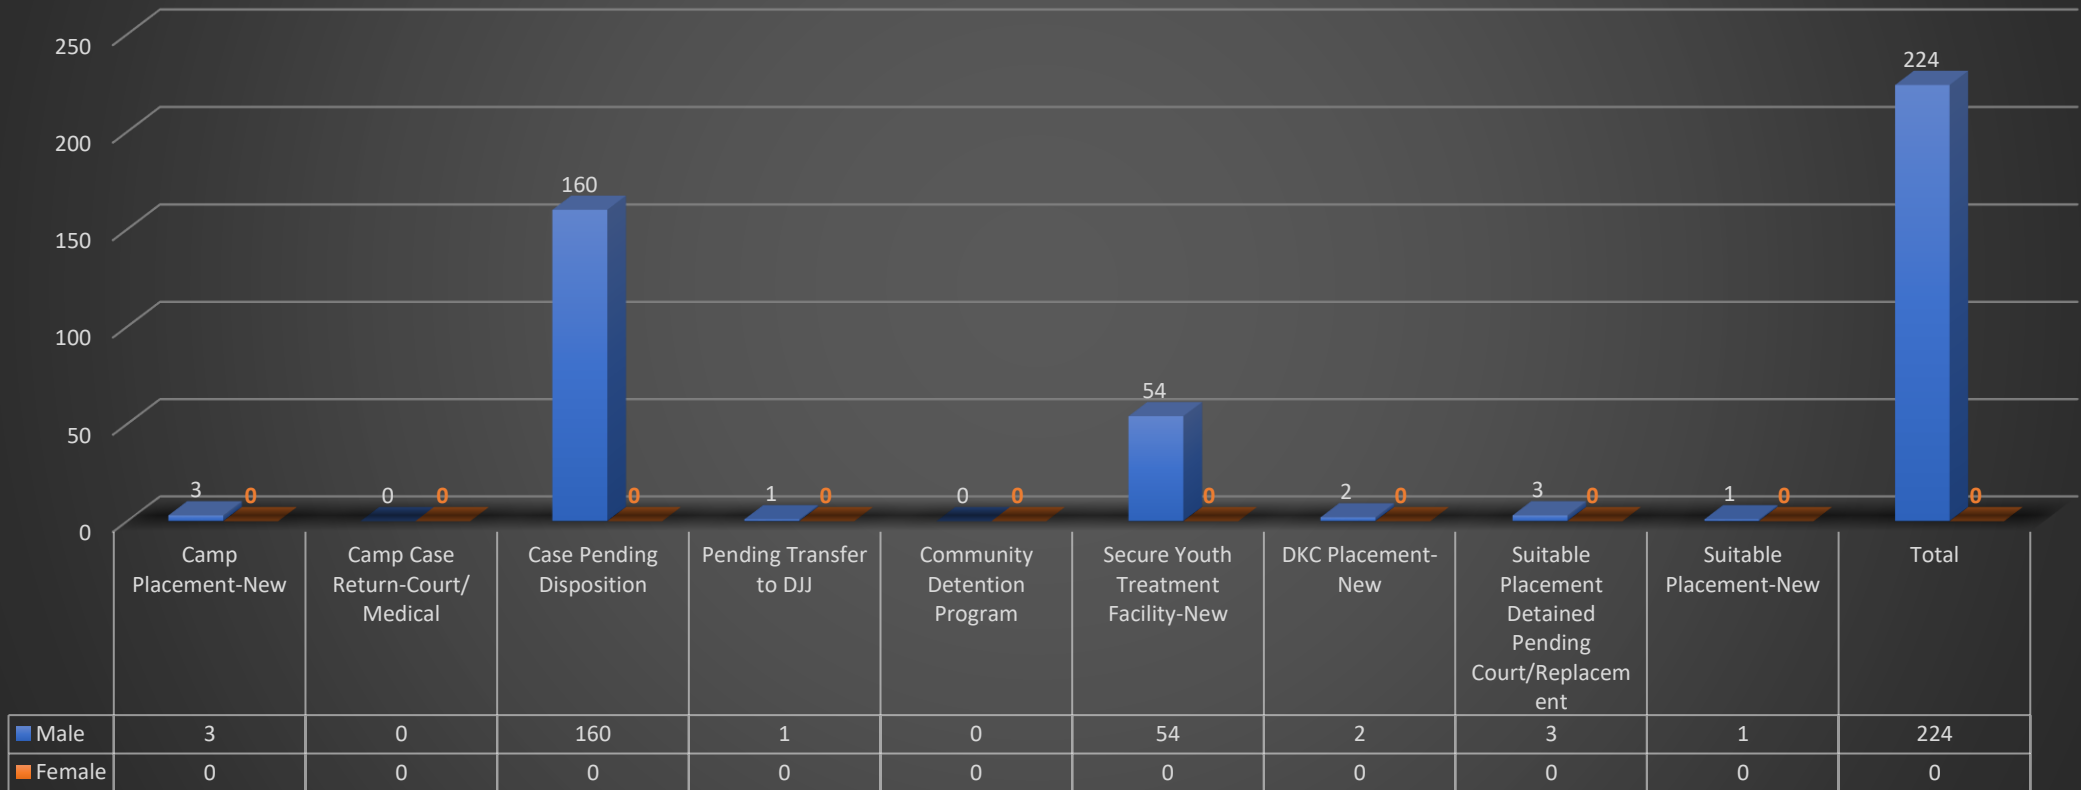

**County of Los Angeles Probation Department  
Detention and Residential Treatment Services Bureaus  
Population Statistics At-A-Glance  
August 31, 2022  
Total Population: 464**

■ Male ■ Female

# County of Los Angeles Probation Department Detention and Residential Treatment Services Bureaus Population Statistics August 31, 2022 Total Population: 464

**County of Los Angeles Probation Department**  
**Barry J. Nidorf Juvenile Hall Population Statistics**  
**August 31, 2022**  
**Total Population: 224**  
**Facility Rated Capacity: 584**

■ Male ■ Female

**County of Los Angeles Probation Department  
Central Juvenile Hall Population Statistics  
August 31, 2022  
Total Population: 148  
Facility Rated Capacity: 800**

County of Los Angeles Probation Department  
Residential Treatment Services Bureau  
Population Statistics  
August 31, 2022  
Total Population: 92