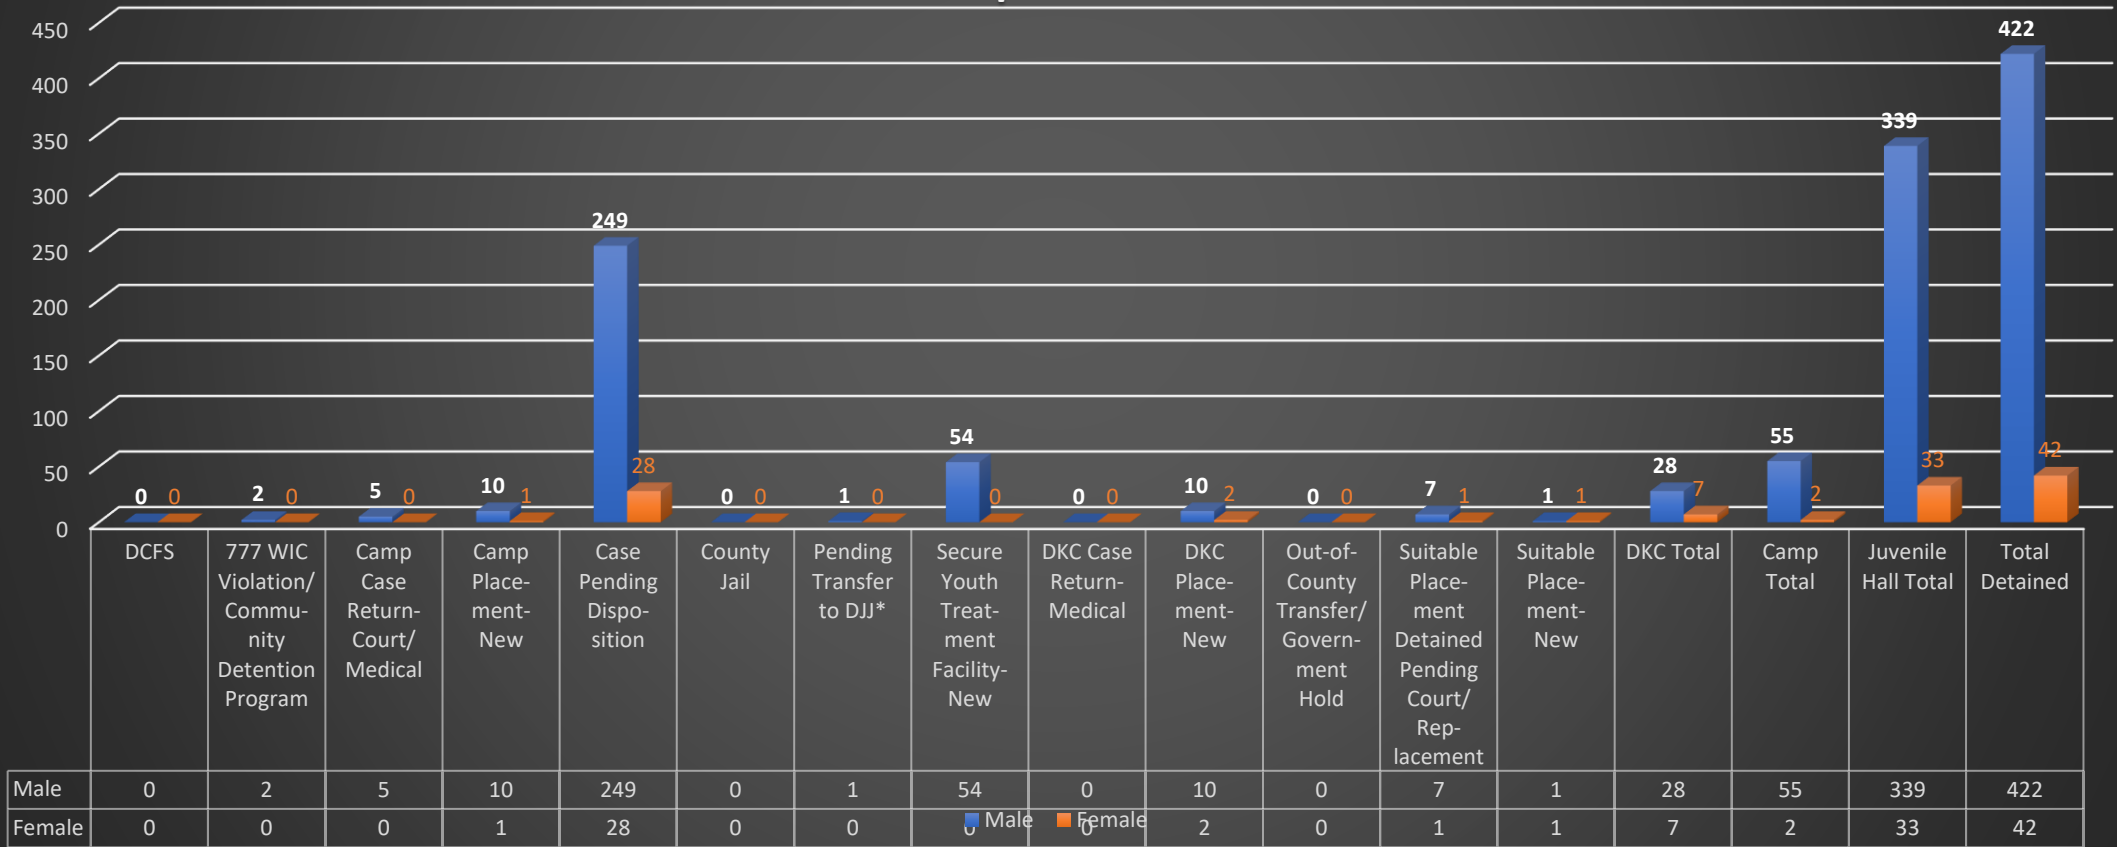

**County of Los Angeles Probation Department  
Detention and Residential Treatment Services Bureaus  
Population Statistics At-A-Glance  
August 31, 2022  
Total Population: 464**

■ Male ■ Female

# County of Los Angeles Probation Department Detention and Residential Treatment Services Bureaus Population Statistics August 31, 2022 Total Population: 464

**County of Los Angeles Probation Department**  
**Barry J. Nidorf Juvenile Hall Population Statistics**  
**August 31, 2022**  
**Total Population: 224**  
**Facility Rated Capacity: 584**

■ Male ■ Female

**County of Los Angeles Probation Department  
Central Juvenile Hall Population Statistics  
August 31, 2022  
Total Population: 148  
Facility Rated Capacity: 800**

County of Los Angeles Probation Department  
Residential Treatment Services Bureau  
Population Statistics  
August 31, 2022  
Total Population: 92