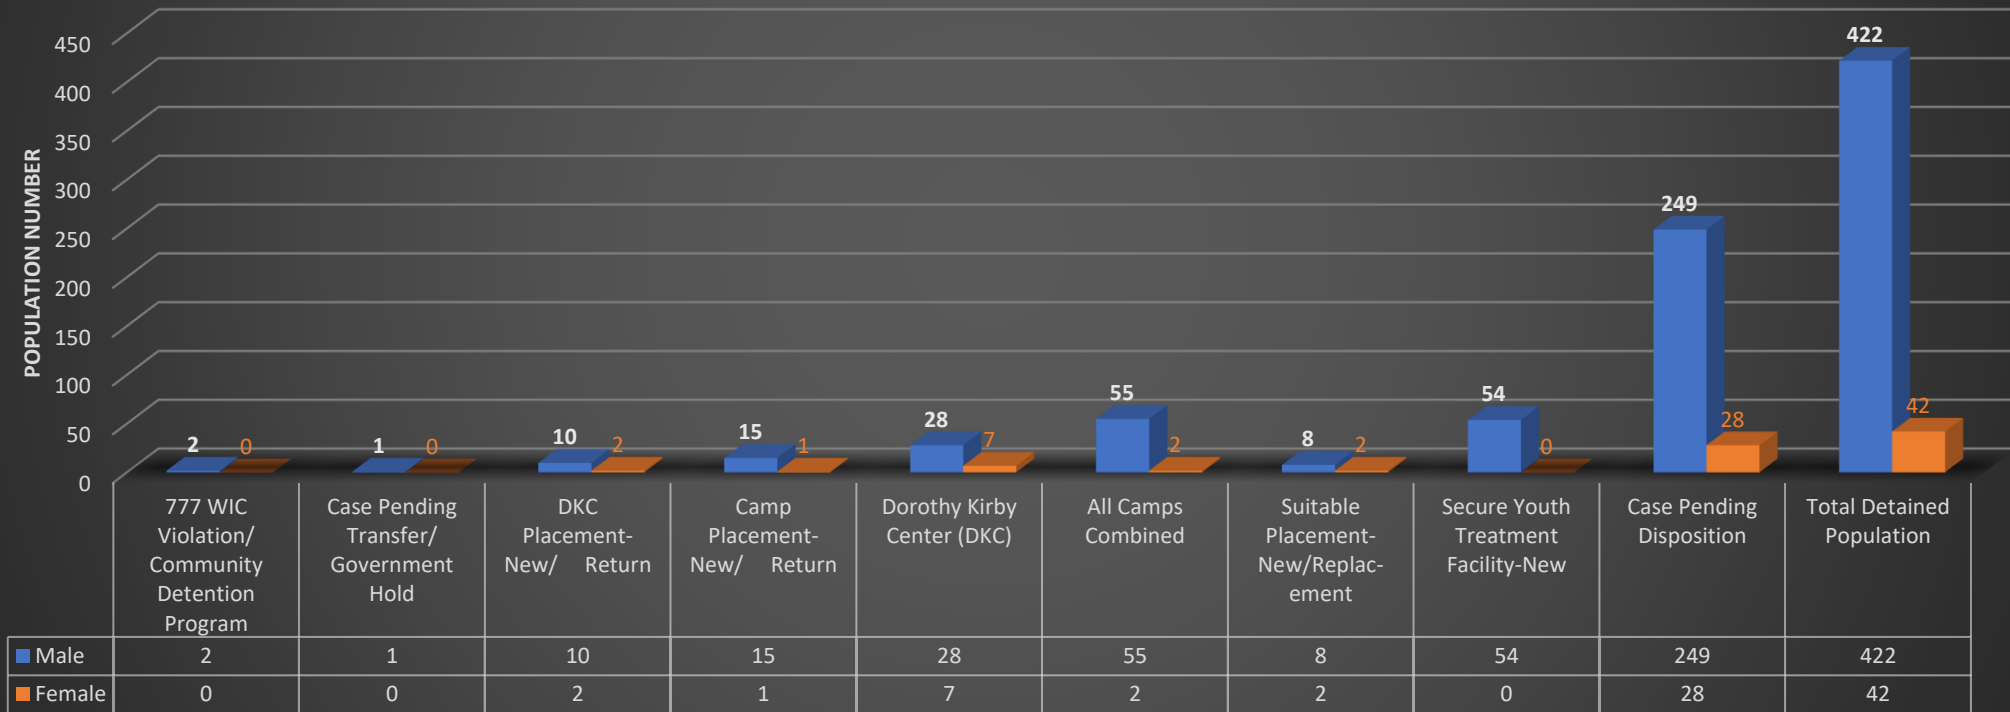

**County of Los Angeles Probation Department  
Detention and Residential Treatment Services Bureaus  
Population Statistics At-A-Glance  
August 31, 2022  
Total Population: 464**

■ Male ■ Female

# County of Los Angeles Probation Department Detention and Residential Treatment Services Bureaus Population Statistics August 31, 2022 Total Population: 464

**County of Los Angeles Probation Department**  
**Barry J. Nidorf Juvenile Hall Population Statistics**  
**August 31, 2022**  
**Total Population: 224**  
**Facility Rated Capacity: 584**

■ Male ■ Female

**County of Los Angeles Probation Department  
Central Juvenile Hall Population Statistics  
August 31, 2022  
Total Population: 148  
Facility Rated Capacity: 800**

County of Los Angeles Probation Department  
Residential Treatment Services Bureau  
Population Statistics  
August 31, 2022  
Total Population: 92