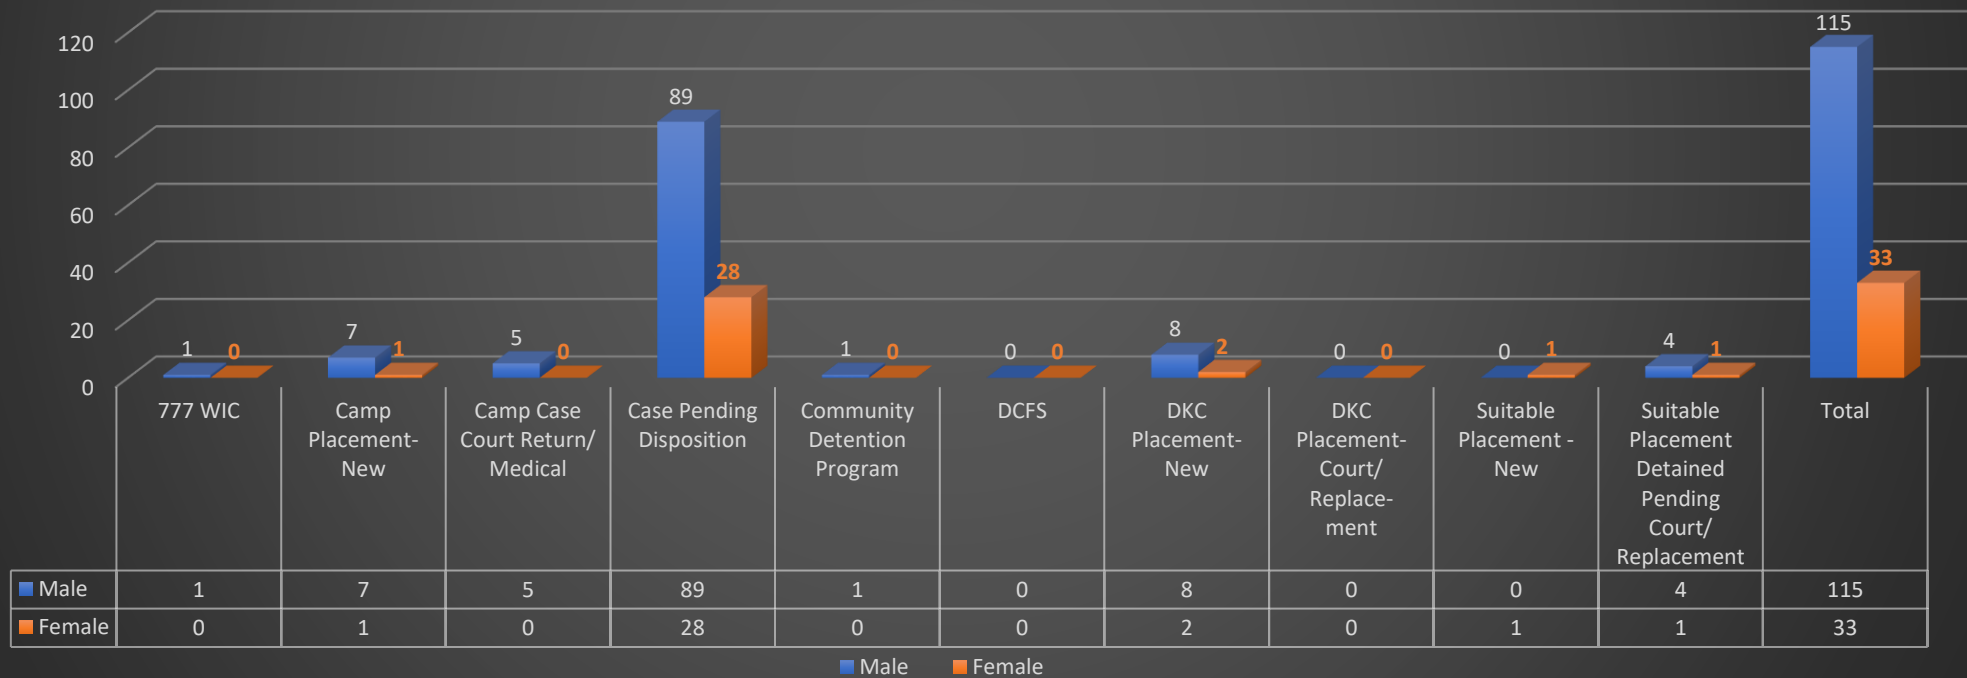

**County of Los Angeles Probation Department  
Detention and Residential Treatment Services Bureaus  
Population Statistics At-A-Glance  
August 31, 2022  
Total Population: 464**

■ Male ■ Female

# County of Los Angeles Probation Department Detention and Residential Treatment Services Bureaus Population Statistics August 31, 2022 Total Population: 464

**County of Los Angeles Probation Department**  
**Barry J. Nidorf Juvenile Hall Population Statistics**  
**August 31, 2022**  
**Total Population: 224**  
**Facility Rated Capacity: 584**

■ Male ■ Female

**County of Los Angeles Probation Department  
Central Juvenile Hall Population Statistics  
August 31, 2022  
Total Population: 148  
Facility Rated Capacity: 800**

County of Los Angeles Probation Department  
Residential Treatment Services Bureau  
Population Statistics  
August 31, 2022  
Total Population: 92