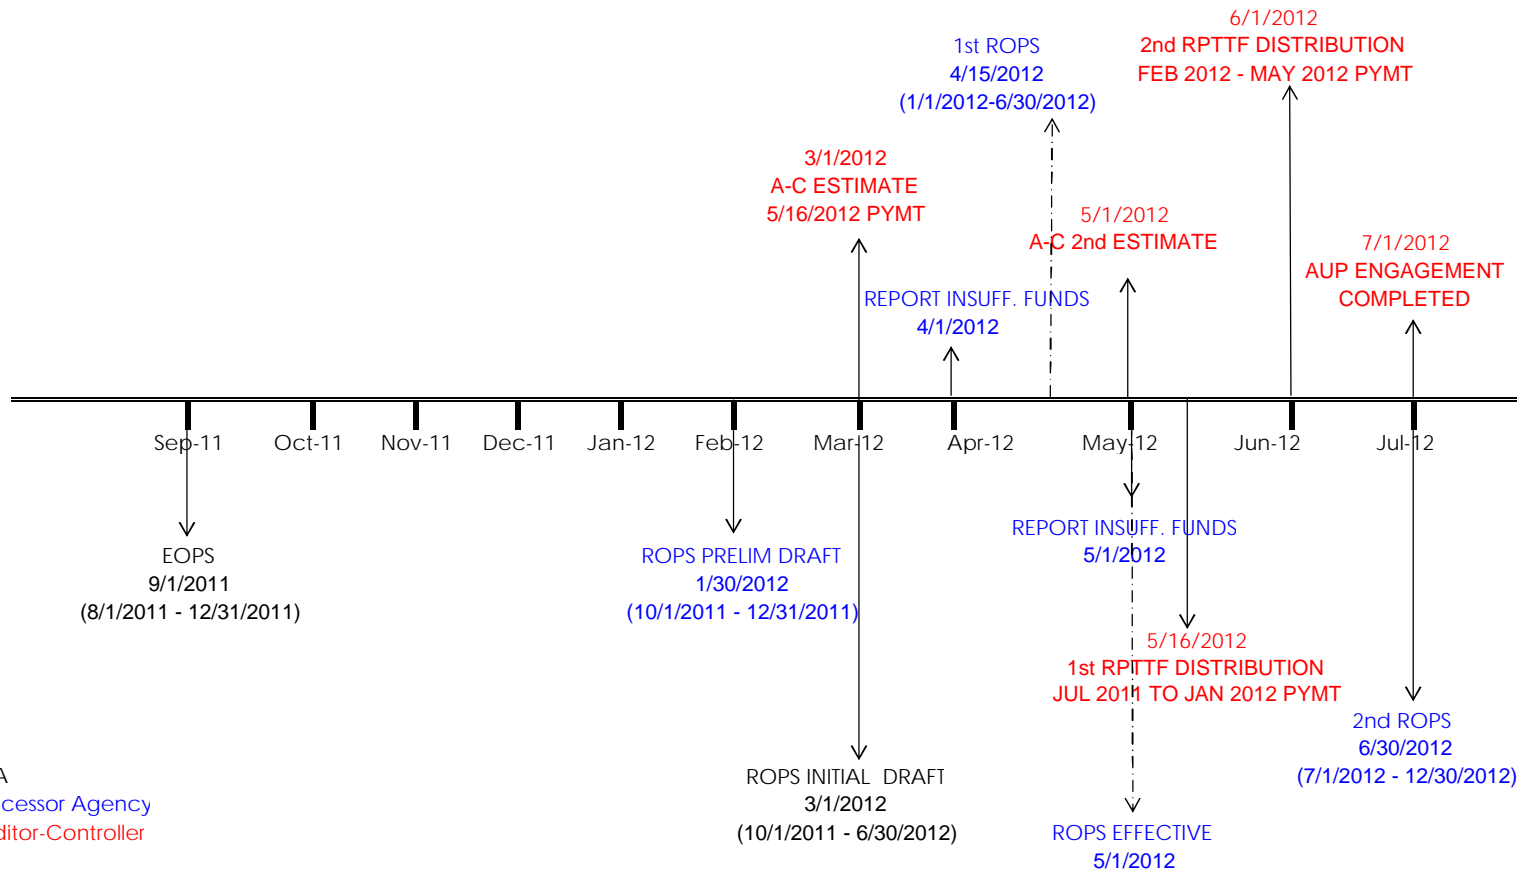

ABx1 26 Timeline Revised Dates

RDA
 Successor Agency
 Auditor-Controller