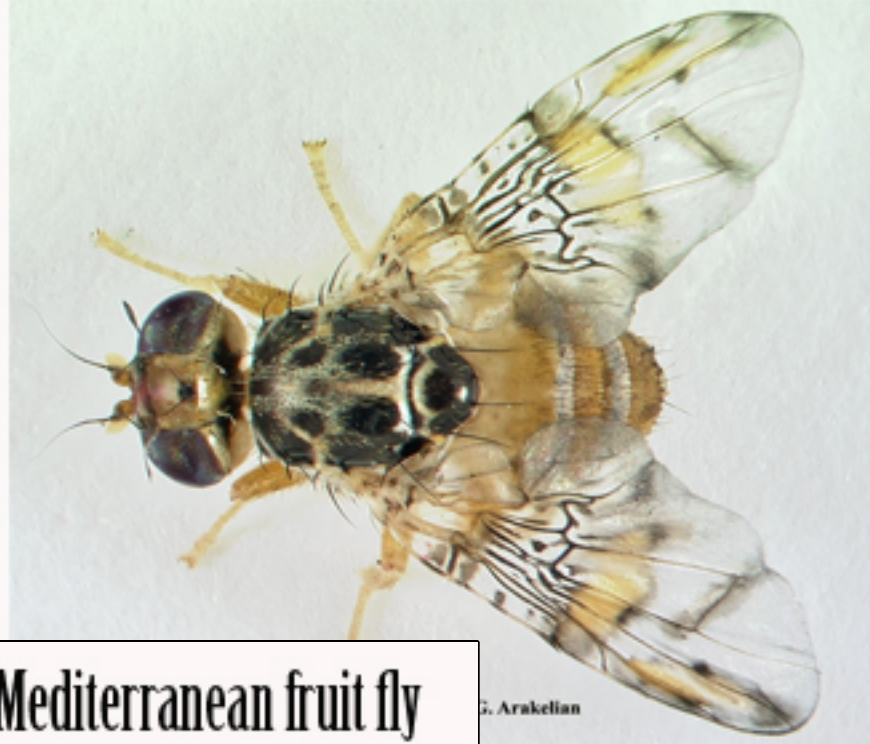

CALIFORNIA'S MOST WANTED INSECT PESTS*

Mediterranean fruit fly

Oriental fruit fly

Japanese beetle

Guava fruit fly

Gypsy moth

Melon fruit fly

Emerald ash borer

European corn borer

Asian longhorned beetle

Mexican fruit fly

Khapra beetle

European pine shoot moth

- LOS ANGELES COUNTY -
DEPARTMENT OF AGRICULTURAL COMMISSIONER/
WEIGHTS AND MEASURES

Prepared by G. Arakelian, Ph.D.