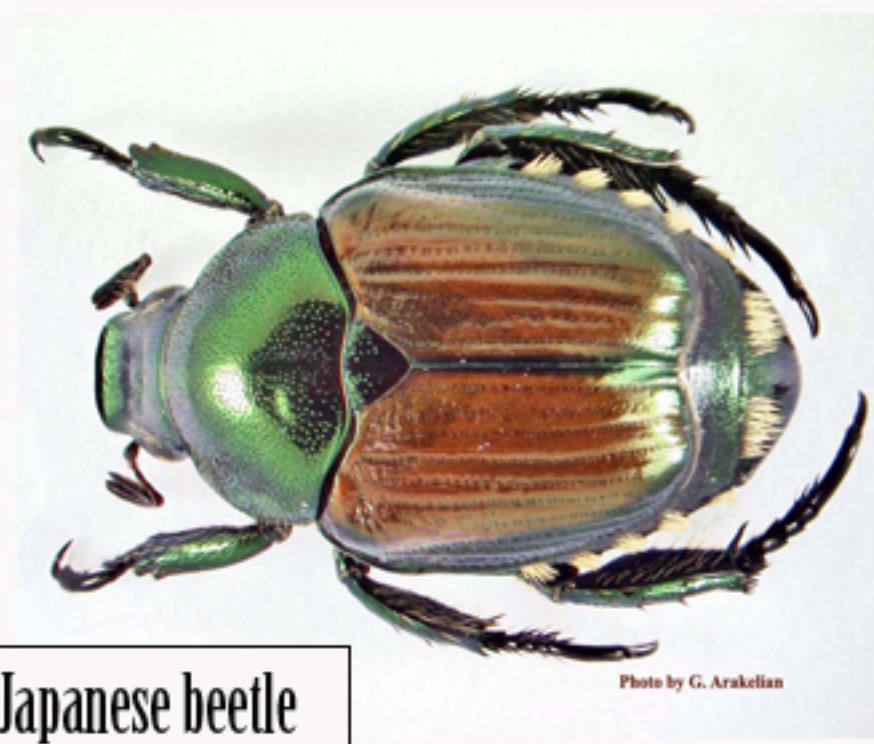

CALIFORNIA'S MOST WANTED INSECT PESTS*

Mediterranean fruit fly

Oriental fruit fly

Japanese beetle

Guava fruit fly

Gypsy moth

Melon fruit fly

Emerald ash borer

European corn borer

Asian longhorned beetle

Mexican fruit fly

Khapra beetle

European pine shoot moth

- LOS ANGELES COUNTY -
DEPARTMENT OF AGRICULTURAL COMMISSIONER/
WEIGHTS AND MEASURES

Prepared by G. Arakelian, Ph.D.